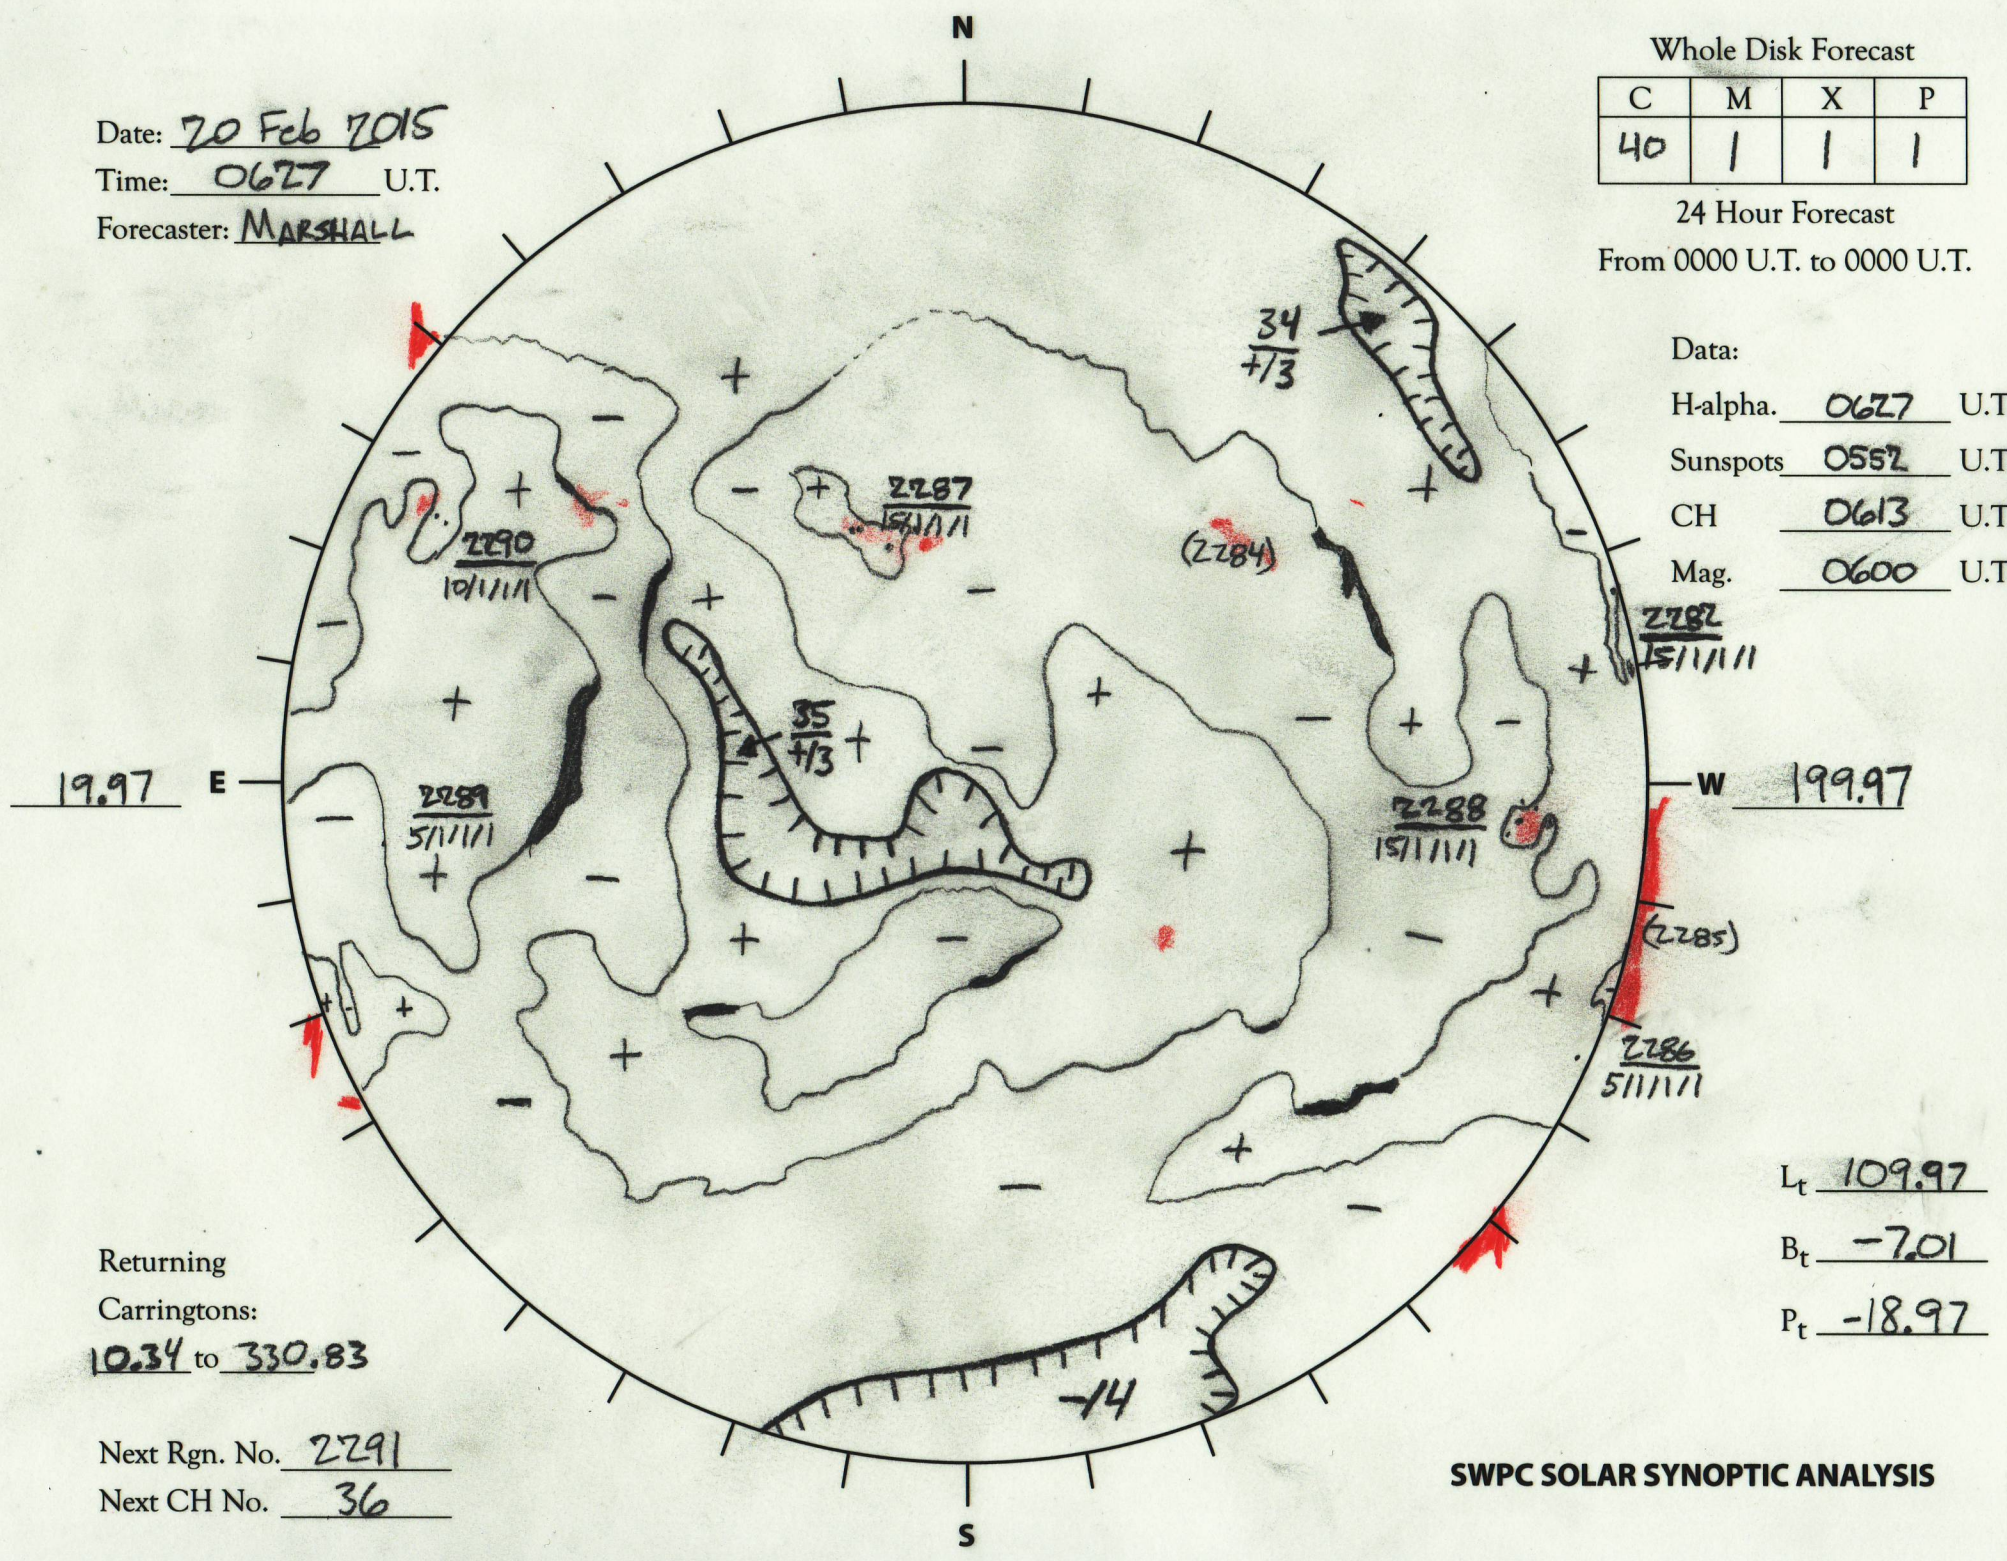

Date: 20 Feb 2015
 Time: 0627 U.T.
 Forecaster: MARSHALL

Whole Disk Forecast

C	M	X	P
40	1	1	1

24 Hour Forecast
 From 0000 U.T. to 0000 U.T.

Data:
 H-alpha. 0627 U.T.
 Sunspots 0552 U.T.
 CH 0613 U.T.
 Mag. 0600 U.T.

2282
15/1/1/1

19.97 E

W 199.97

Returning Carringtons:
10.34 to 330.83

L_t 109.97
 B_t -7.01
 P_t -18.97

Next Rgn. No. 2291
 Next CH No. 36