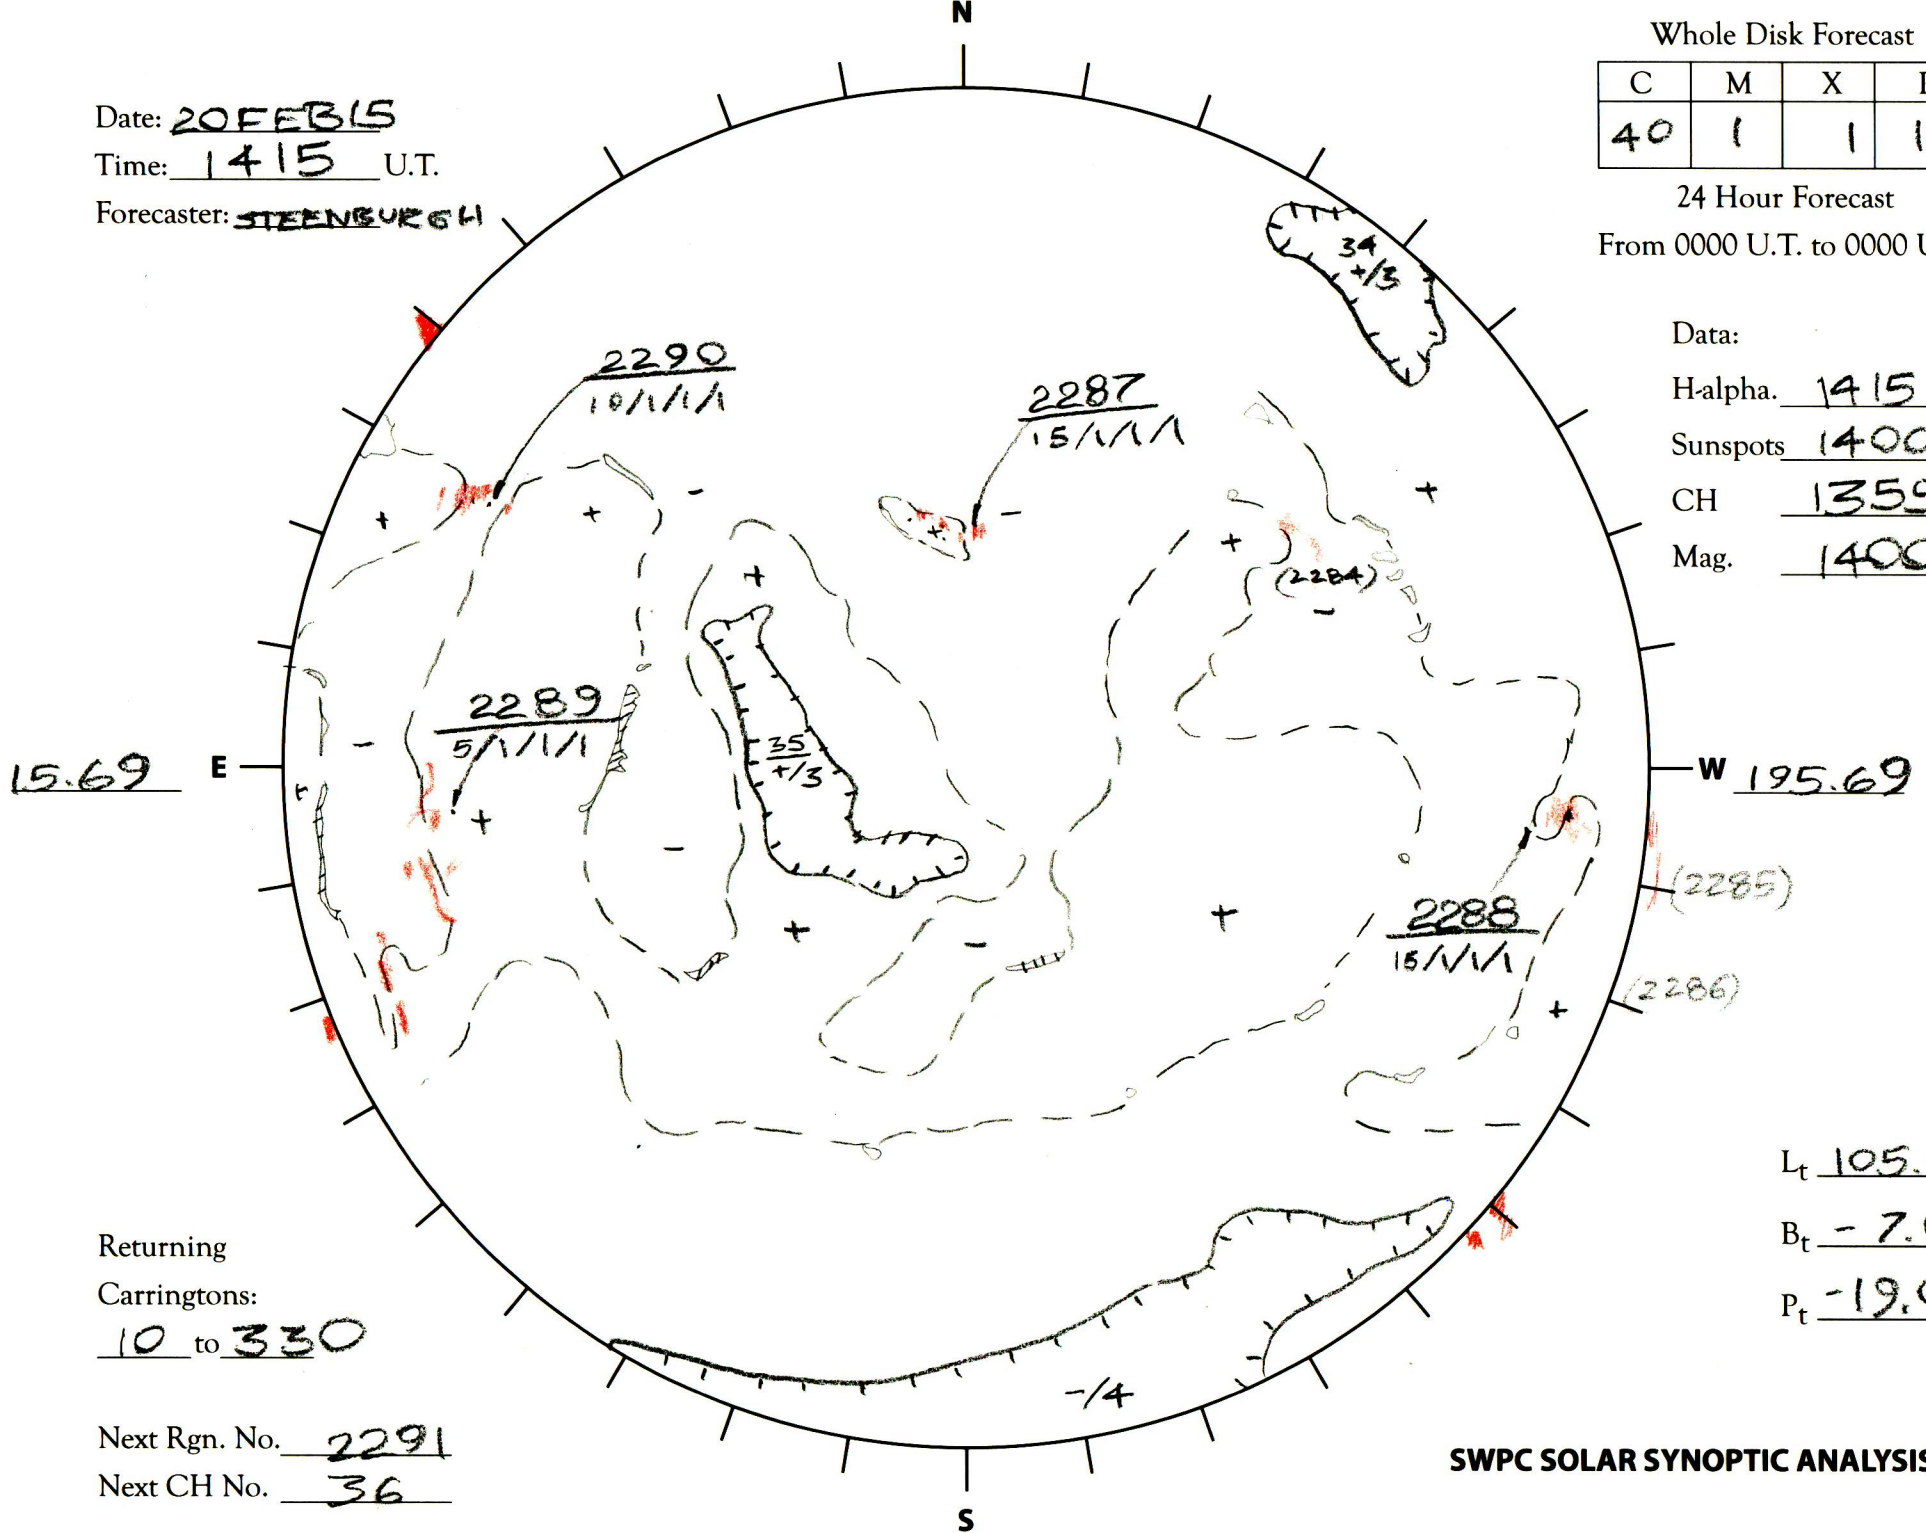

Date: 20 FEB 15  
 Time: 1415 U.T.  
 Forecaster: STEENBURGH

Whole Disk Forecast

C	M	X	P
40	1	1	1

24 Hour Forecast  
 From 0000 U.T. to 0000 U.T.

Data:

H-alpha. 1415 U.T.

Sunspots 1400 U.T.

CH 1355 U.T.

Mag. 1400 U.T.

Returning  
 Carringtons:  
10 to 330

Next Rgn. No. 2291  
 Next CH No. 36

$L_t$  105.69

$B_t$  -7.02

$P_t$  -19.07