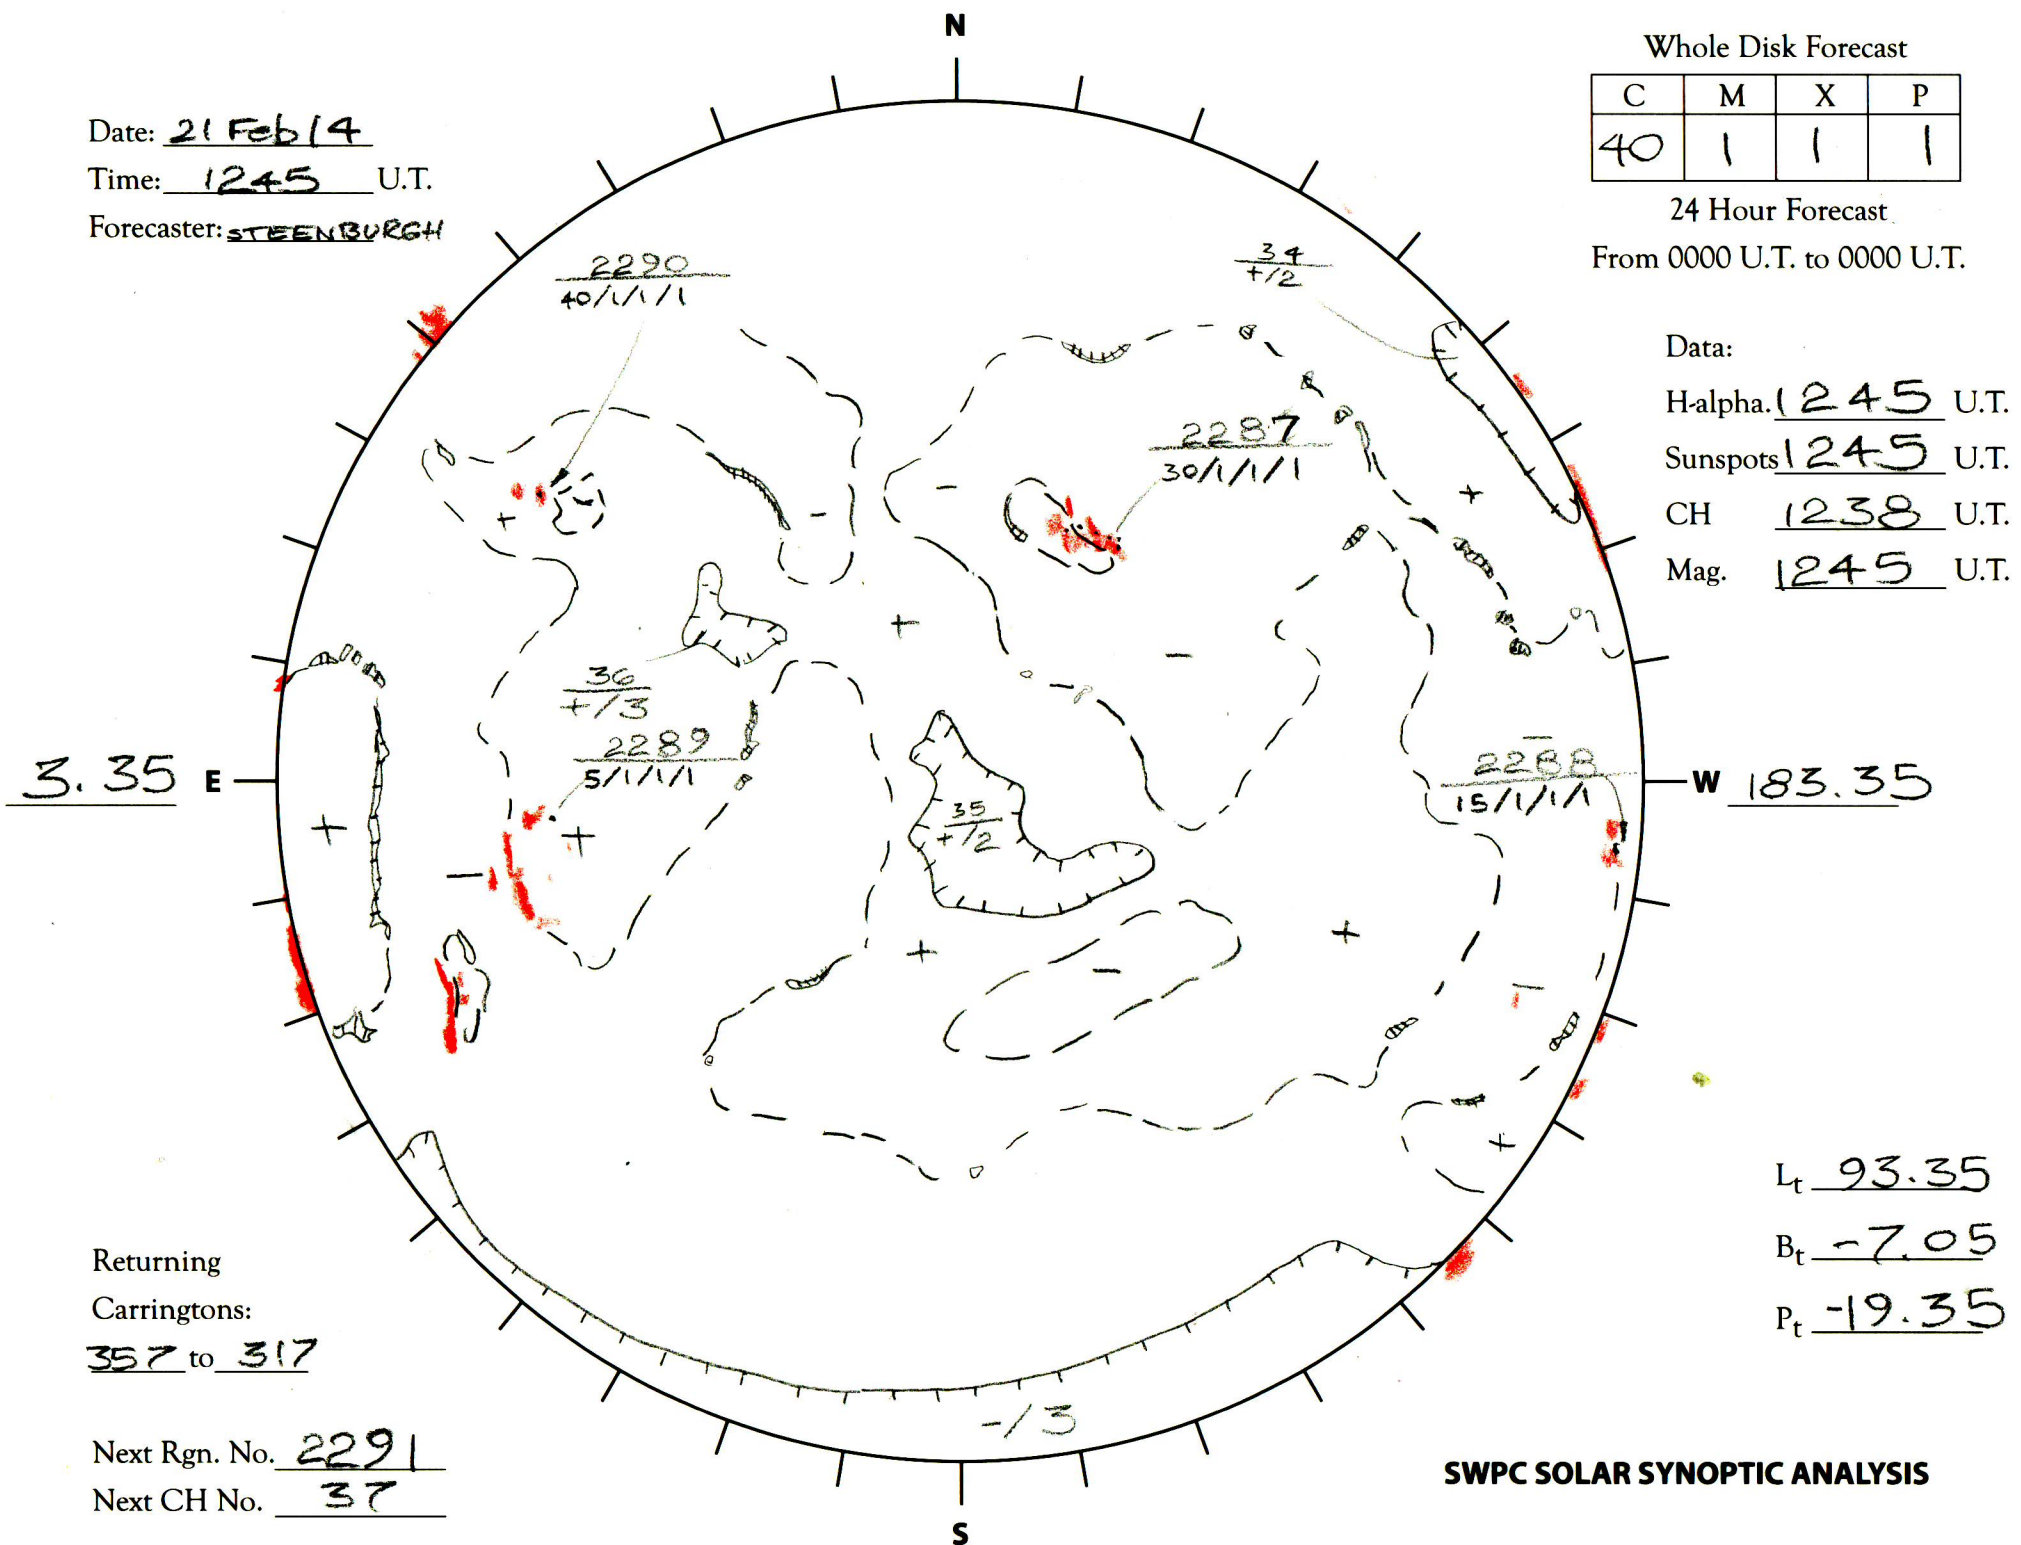

Date: 21 Feb 14
 Time: 1245 U.T.
 Forecaster: STEENBURGH

Whole Disk Forecast

C	M	X	P
40	1	1	1

24 Hour Forecast
 From 0000 U.T. to 0000 U.T.

Data:

H-alpha. 1245 U.T.

Sunspots 1245 U.T.

CH 1238 U.T.

Mag. 1245 U.T.

Returning
 Carringtons:
357 to 317

Next Rgn. No. 2291
 Next CH No. 37

L_t 93.35

B_t -7.05

P_t -19.35