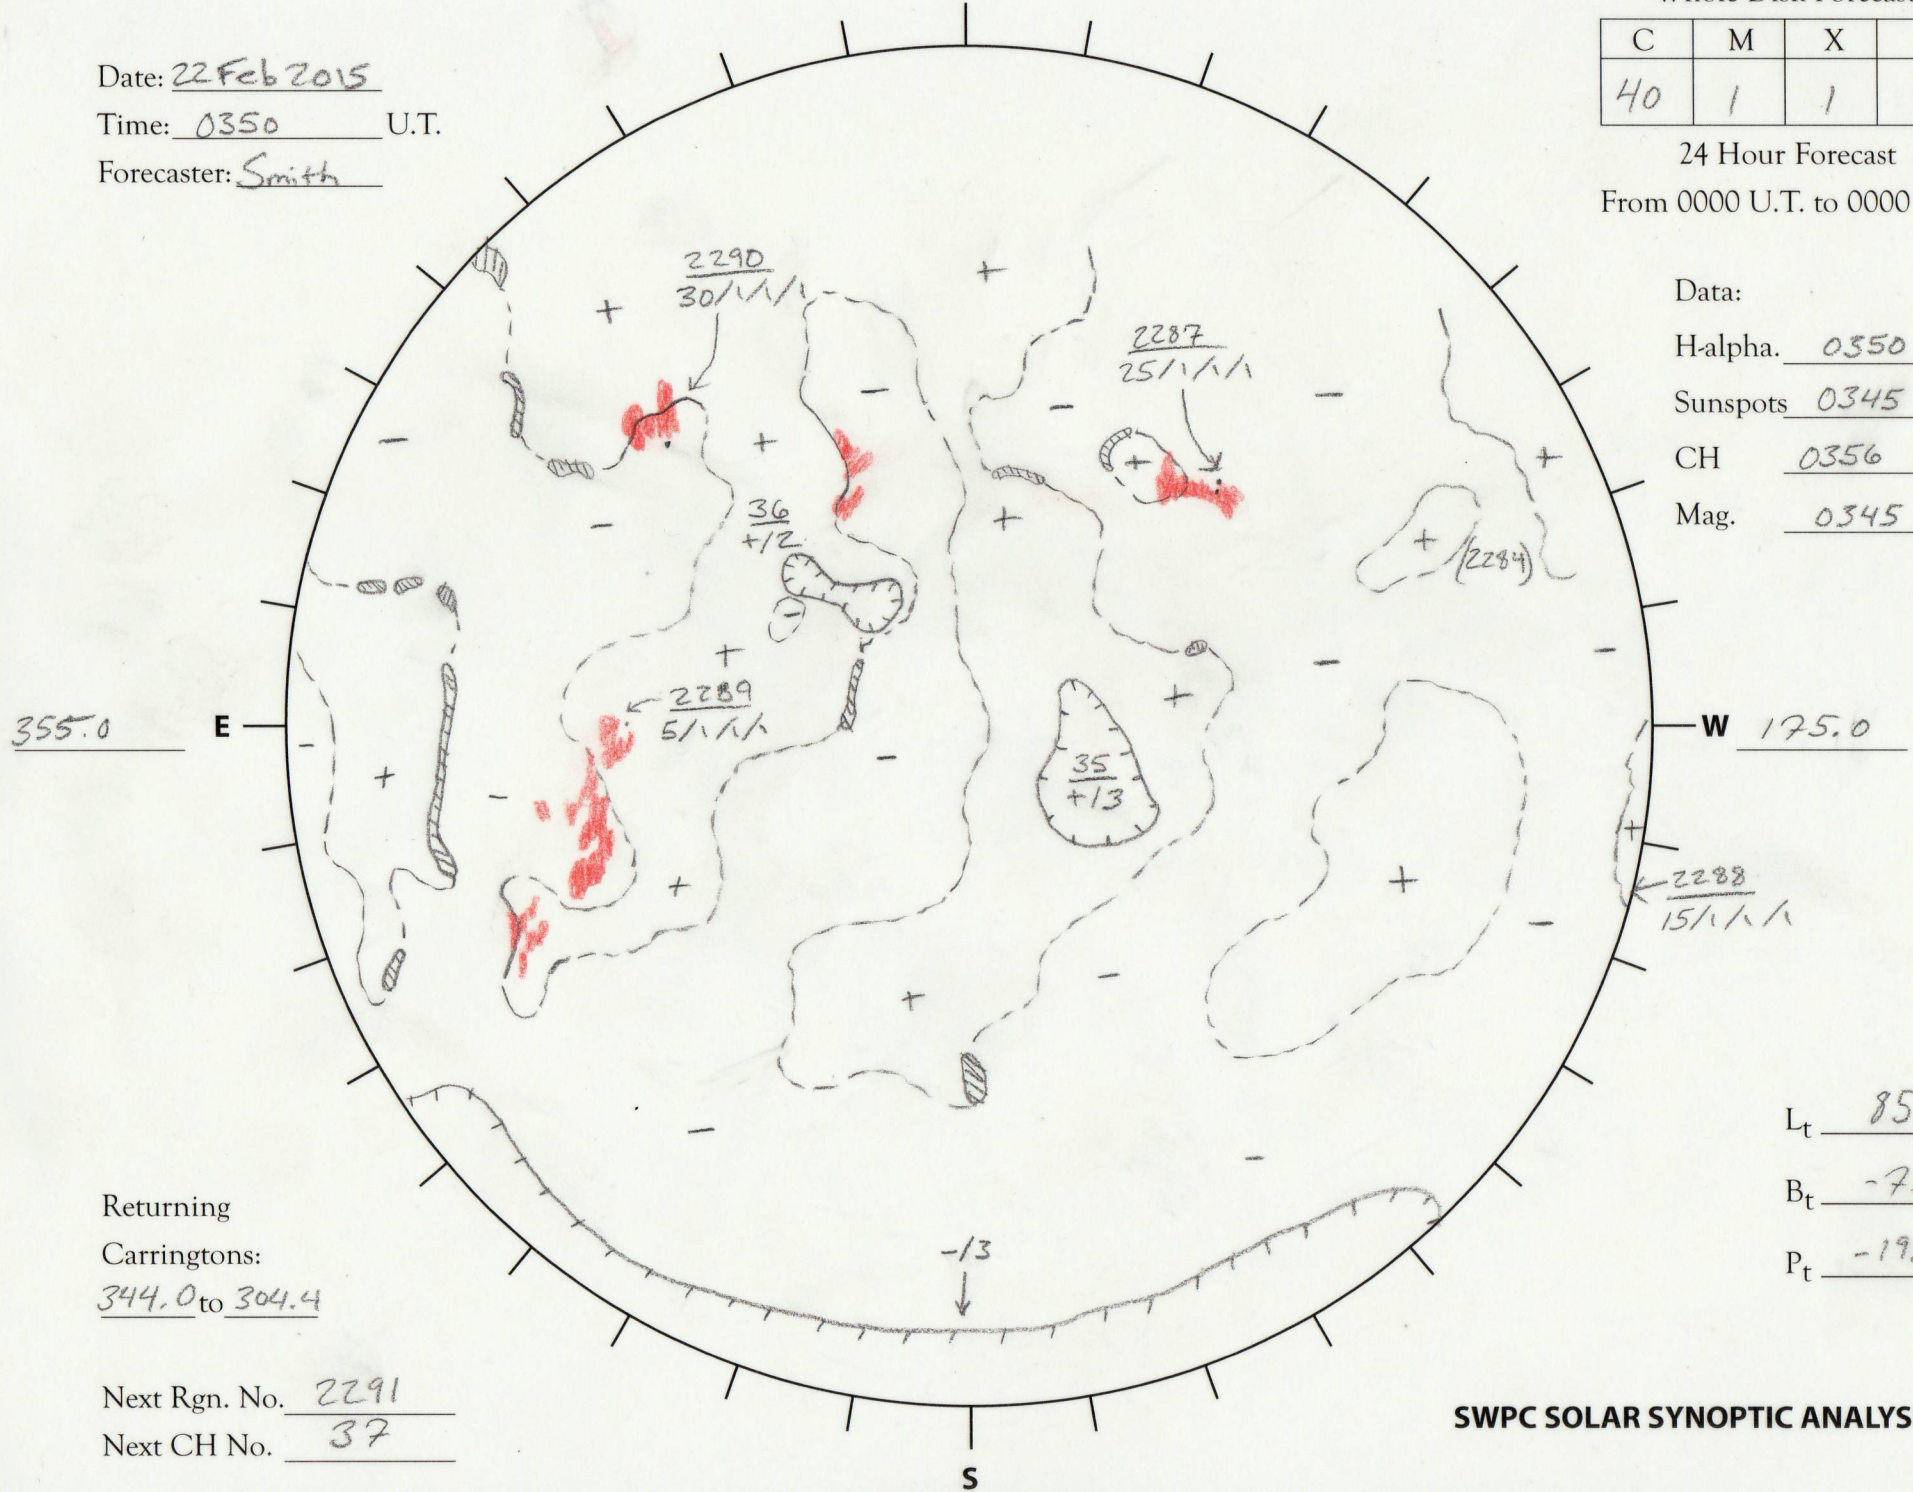

Date: 22 Feb 2015
 Time: 0350 U.T.
 Forecaster: Smith

Whole Disk Forecast

C	M	X	P
40	1	1	1

24 Hour Forecast
 From 0000 U.T. to 0000 U.T.

Data:
 H-alpha. 0350 U.T.
 Sunspots 0345 U.T.
 CH 0356 U.T.
 Mag. 0345 U.T.

Returning
 Carringtons:
344.0 to 304.4

Next Rgn. No. 2291
 Next CH No. 37

L_t 85.0
 B_t -7.0
 P_t -19.5