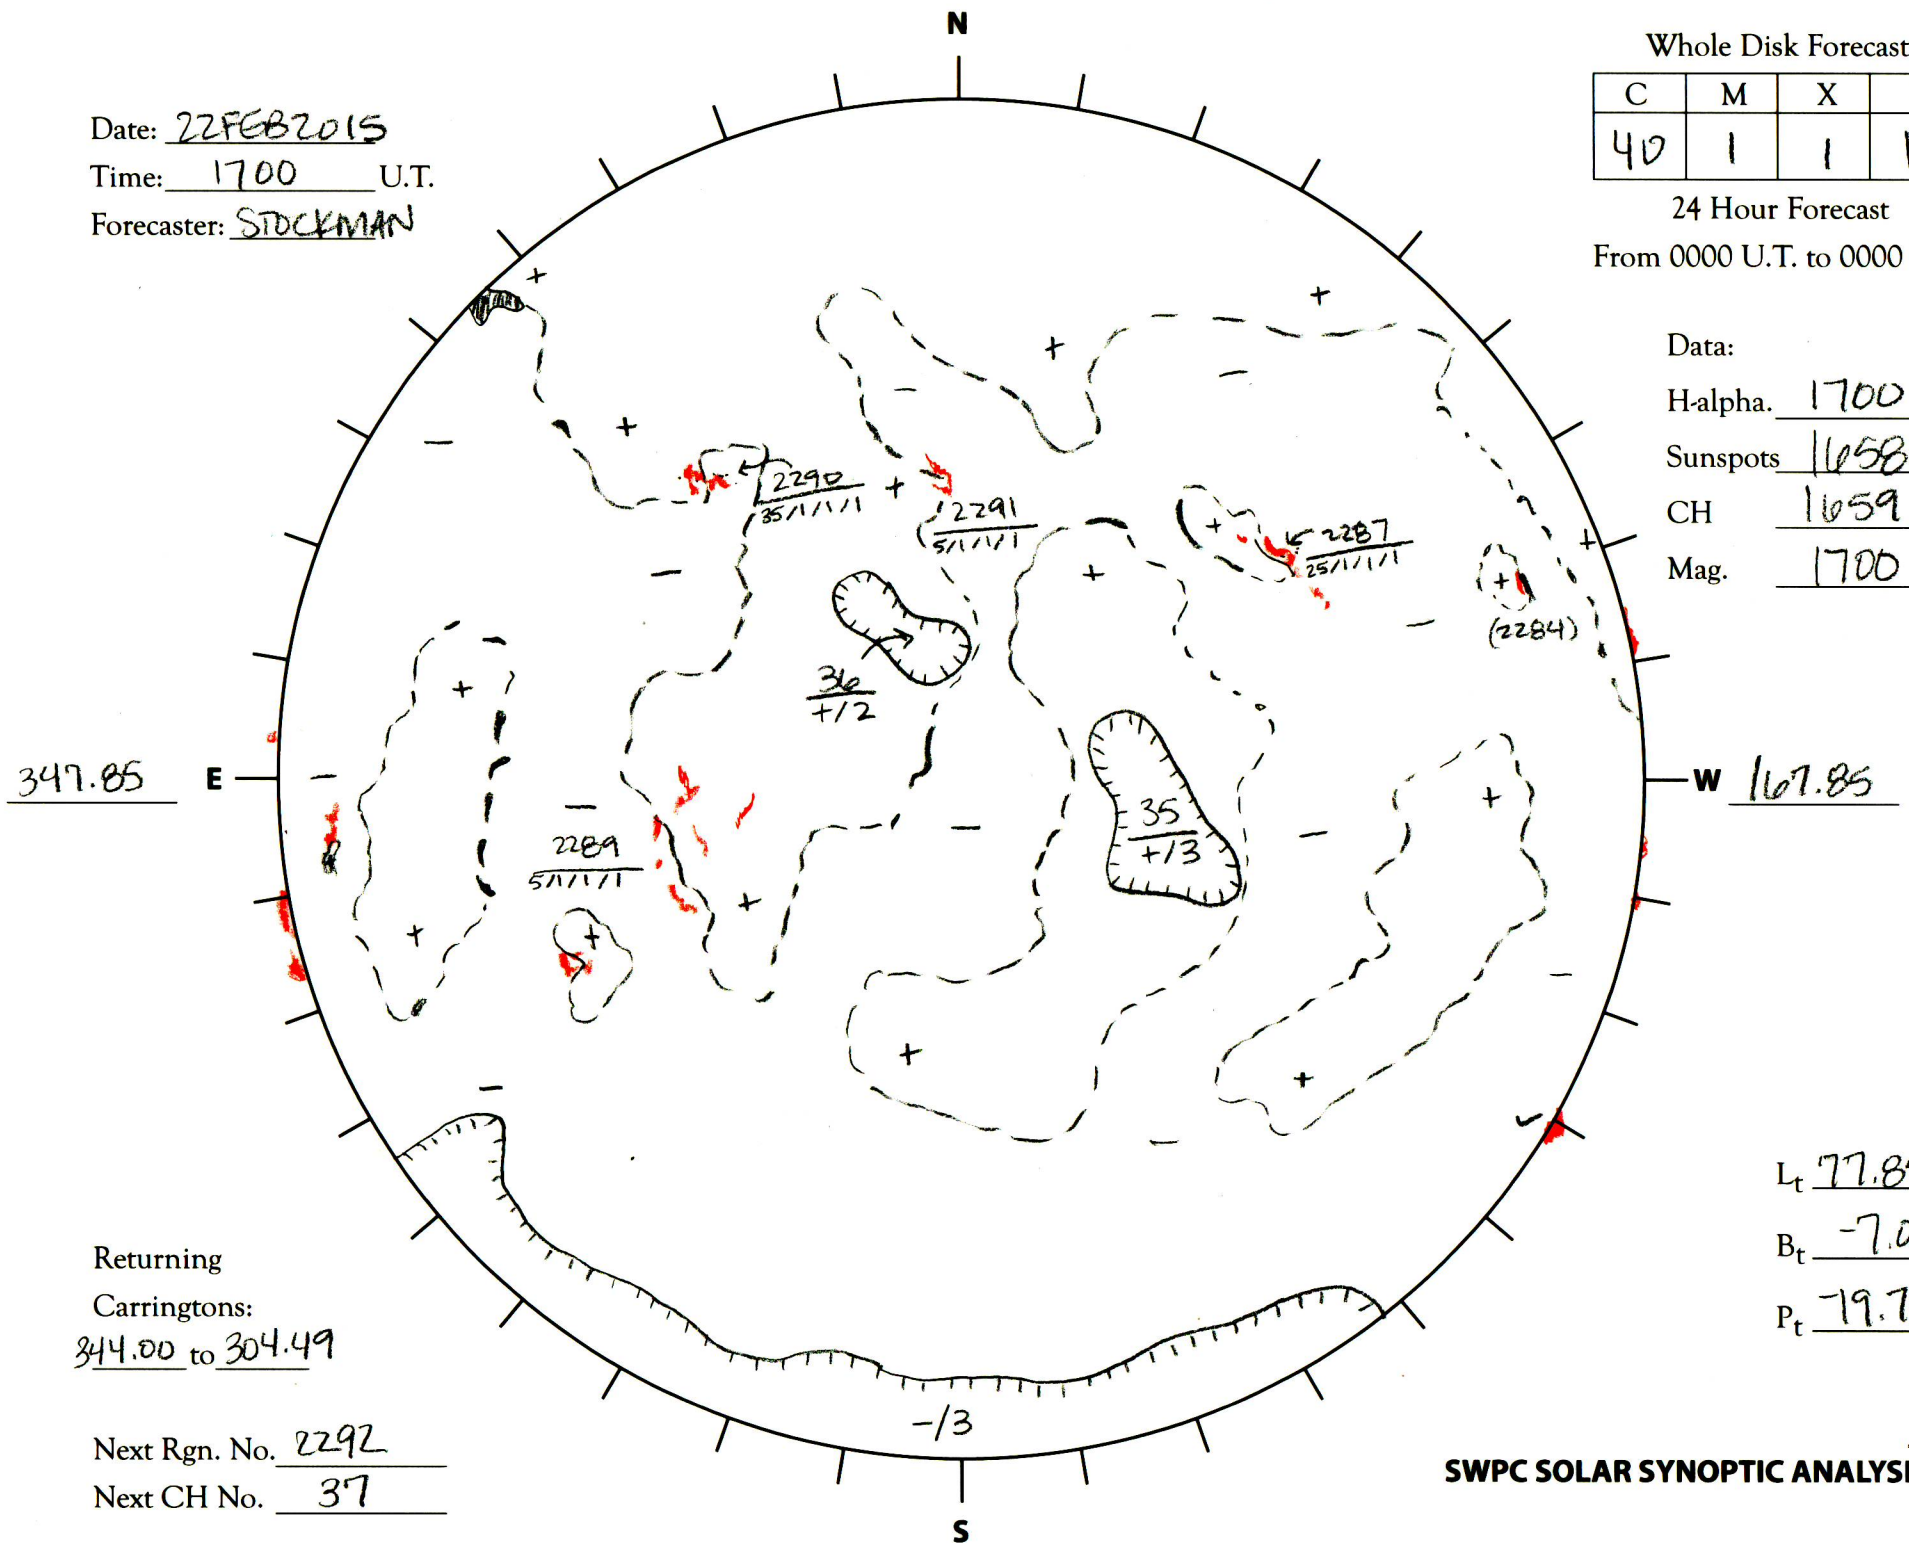

Date: 22 FEB 2015
 Time: 1700 U.T.
 Forecaster: STOCKMAN

Whole Disk Forecast

C	M	X	P
40	1	1	1

24 Hour Forecast
 From 0000 U.T. to 0000 U.T.

Data:

H-alpha. 1700 U.T.

Sunspots 1658 U.T.

CH 1659 U.T.

Mag. 1700 U.T.

Returning
 Carringtons:
344.00 to 304.49

Next Rgn. No. 2292
 Next CH No. 37

L_t 77.85

B_t -7.08

P_t 19.70