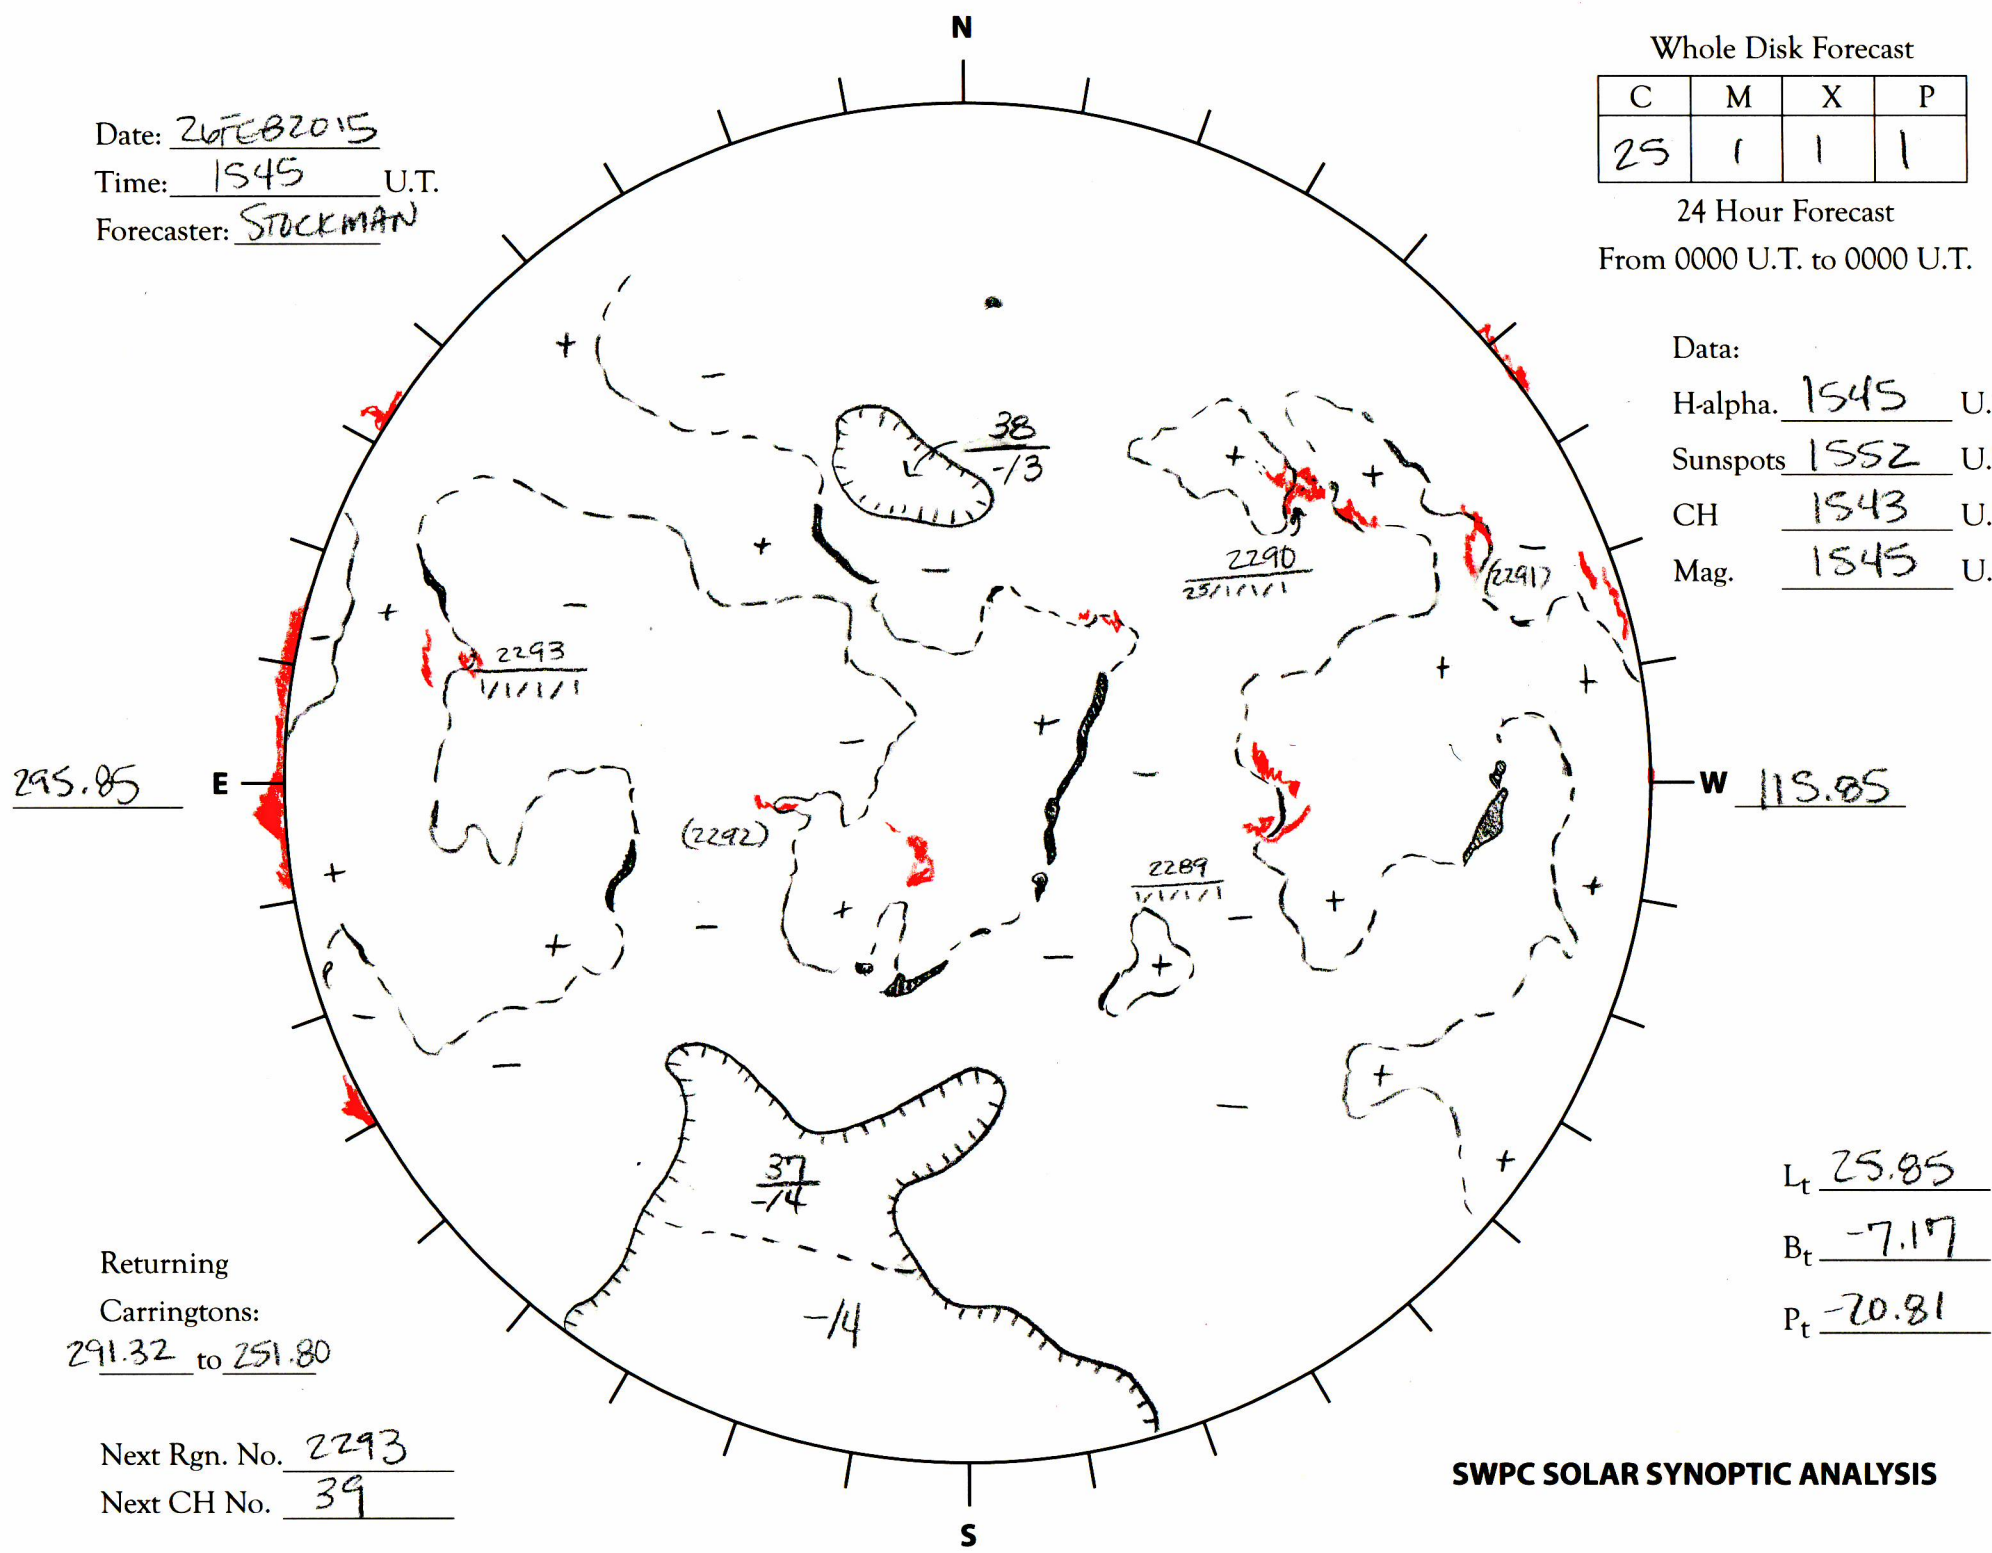

Date: 26 FEB 2015  
 Time: 1545 U.T.  
 Forecaster: STOCKMAN

Whole Disk Forecast

C	M	X	P
25	1	1	1

24 Hour Forecast  
 From 0000 U.T. to 0000 U.T.

Data:  
 H-alpha. 1545 U.T.  
 Sunspots 1552 U.T.  
 CH 1543 U.T.  
 Mag. 1545 U.T.

Returning  
 Carringtons:  
291.32 to 251.80

Next Rgn. No. 2293  
 Next CH No. 39

$L_t$  25.85  
 $B_t$  -7.17  
 $P_t$  -20.81