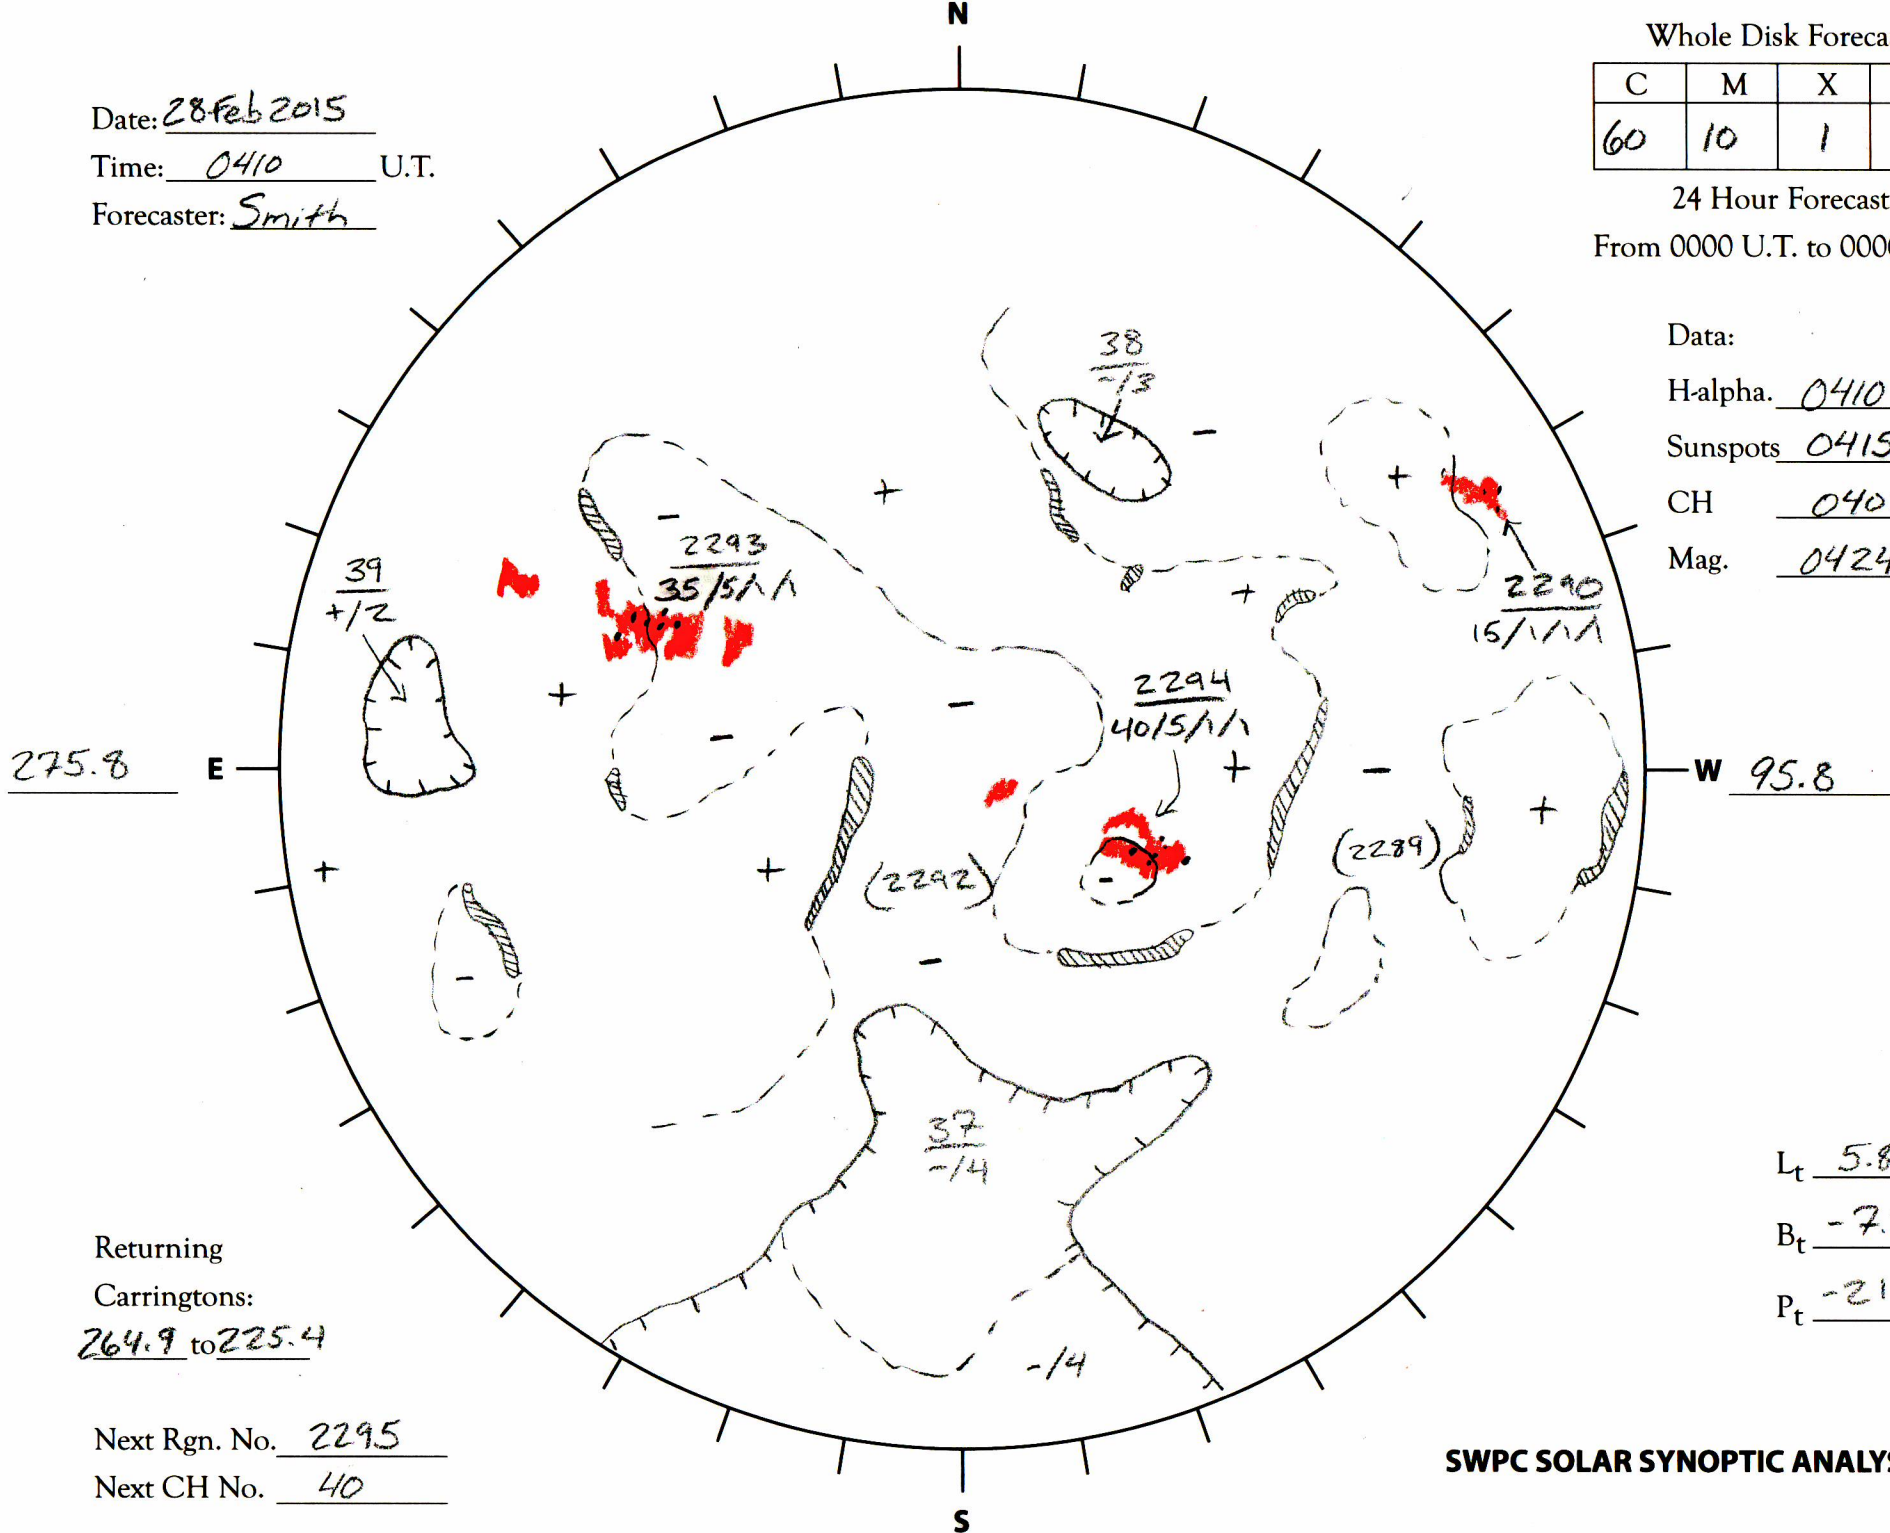

Date: 28 Feb 2015
 Time: 0410 U.T.
 Forecaster: Smith

Whole Disk Forecast

C	M	X	P
60	10	1	1

24 Hour Forecast
 From 0000 U.T. to 0000 U.T.

Data:
 H-alpha. 0410 U.T.
 Sunspots 0415 U.T.
 CH 0408 U.T.
 Mag. 0424 U.T.

Returning
 Carringtons:
264.9 to 225.4

Next Rgn. No. 2295
 Next CH No. 40

L_t 5.8
 B_t -7.2
 P_t -21.2