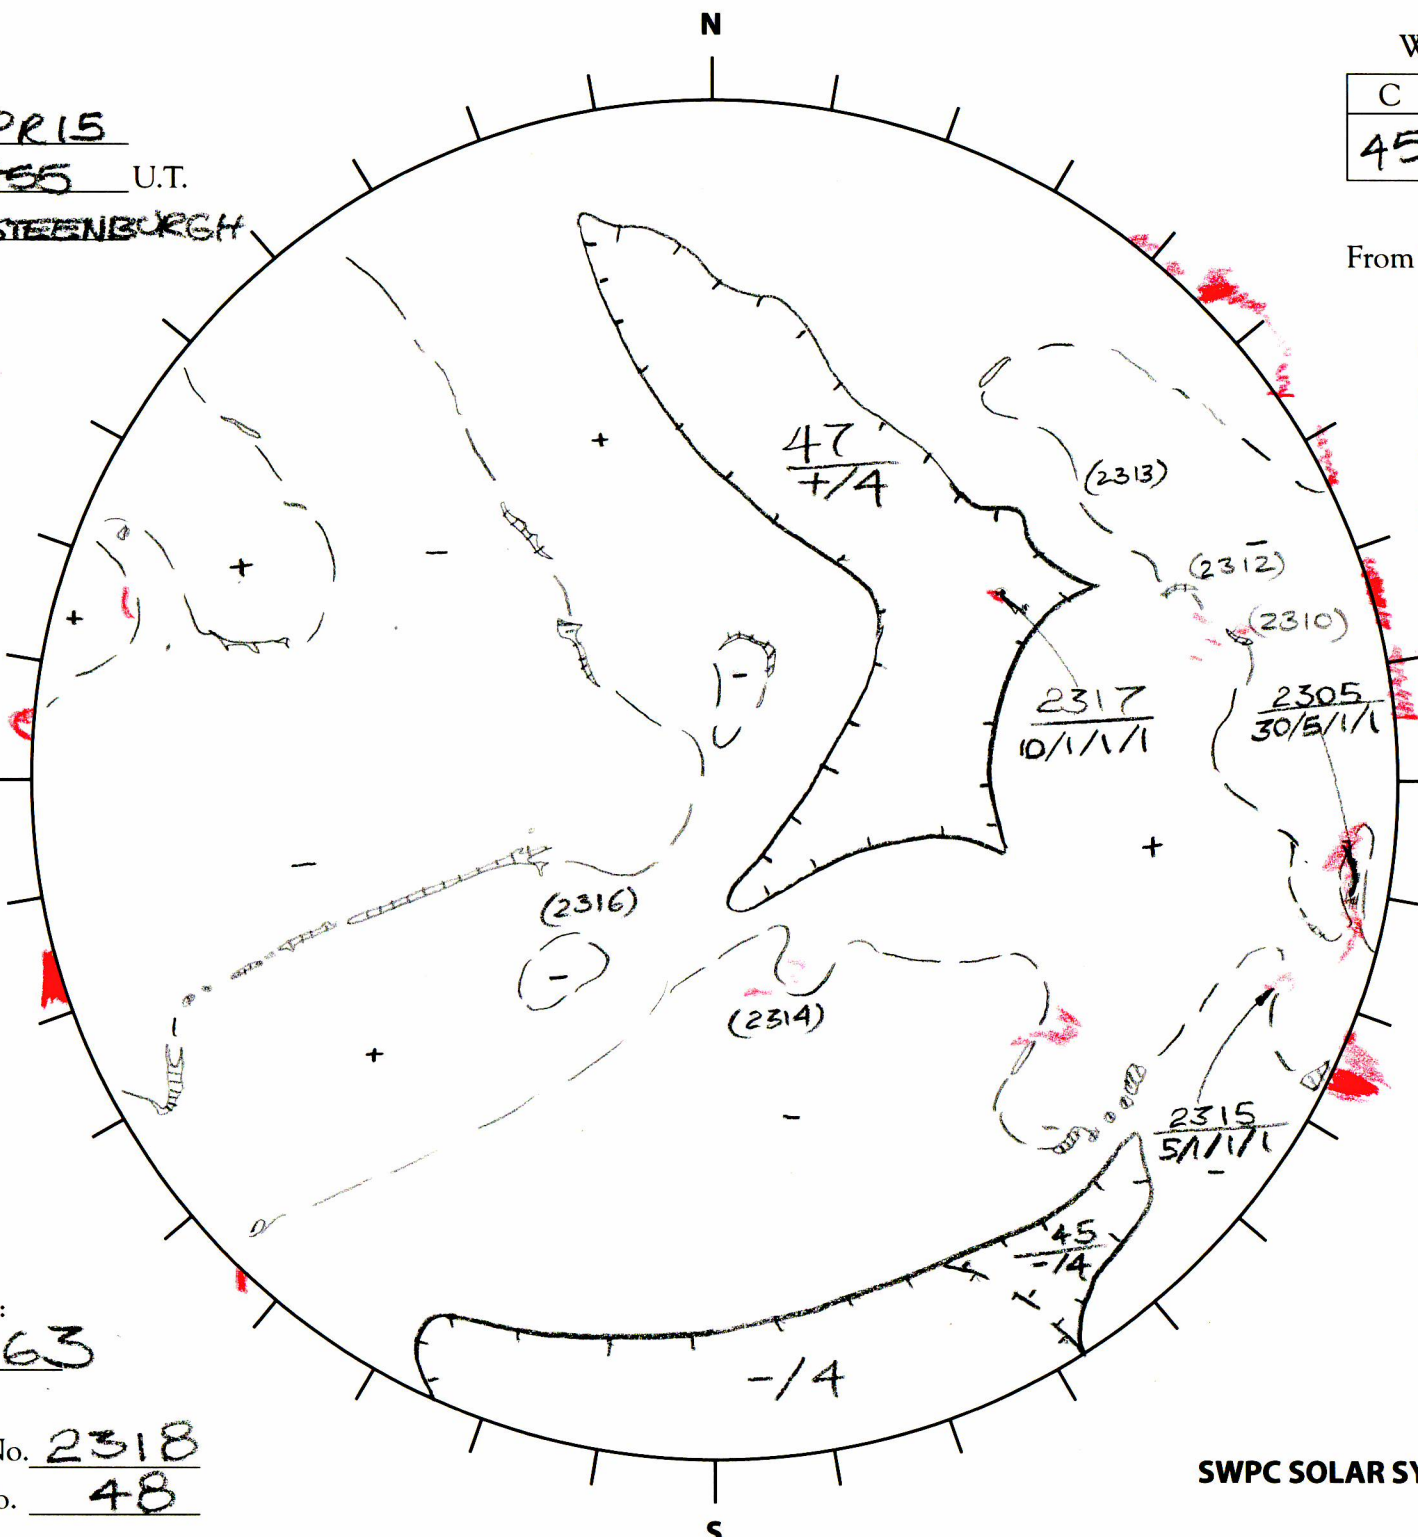

Date: 1 APR 15  
 Time: 1455 U.T.  
 Forecaster: STEENBURGH

Whole Disk Forecast

C	M	X	P
45	5	1	1

24 Hour Forecast  
 From 0000 U.T. to 0000 U.T.

Data:

H-alpha. 1455 U.T.

Sunspots 1524 U.T.

CH 1455 U.T.

Mag. 1514 U.T.

208.16E

28.16W

Returning  
 Carringtons:  
203 to 163

Next Rgn. No. 2318  
 Next CH No. 48

$L_t$  298.16

$B_t$  -6.54

$P_t$  -26.16