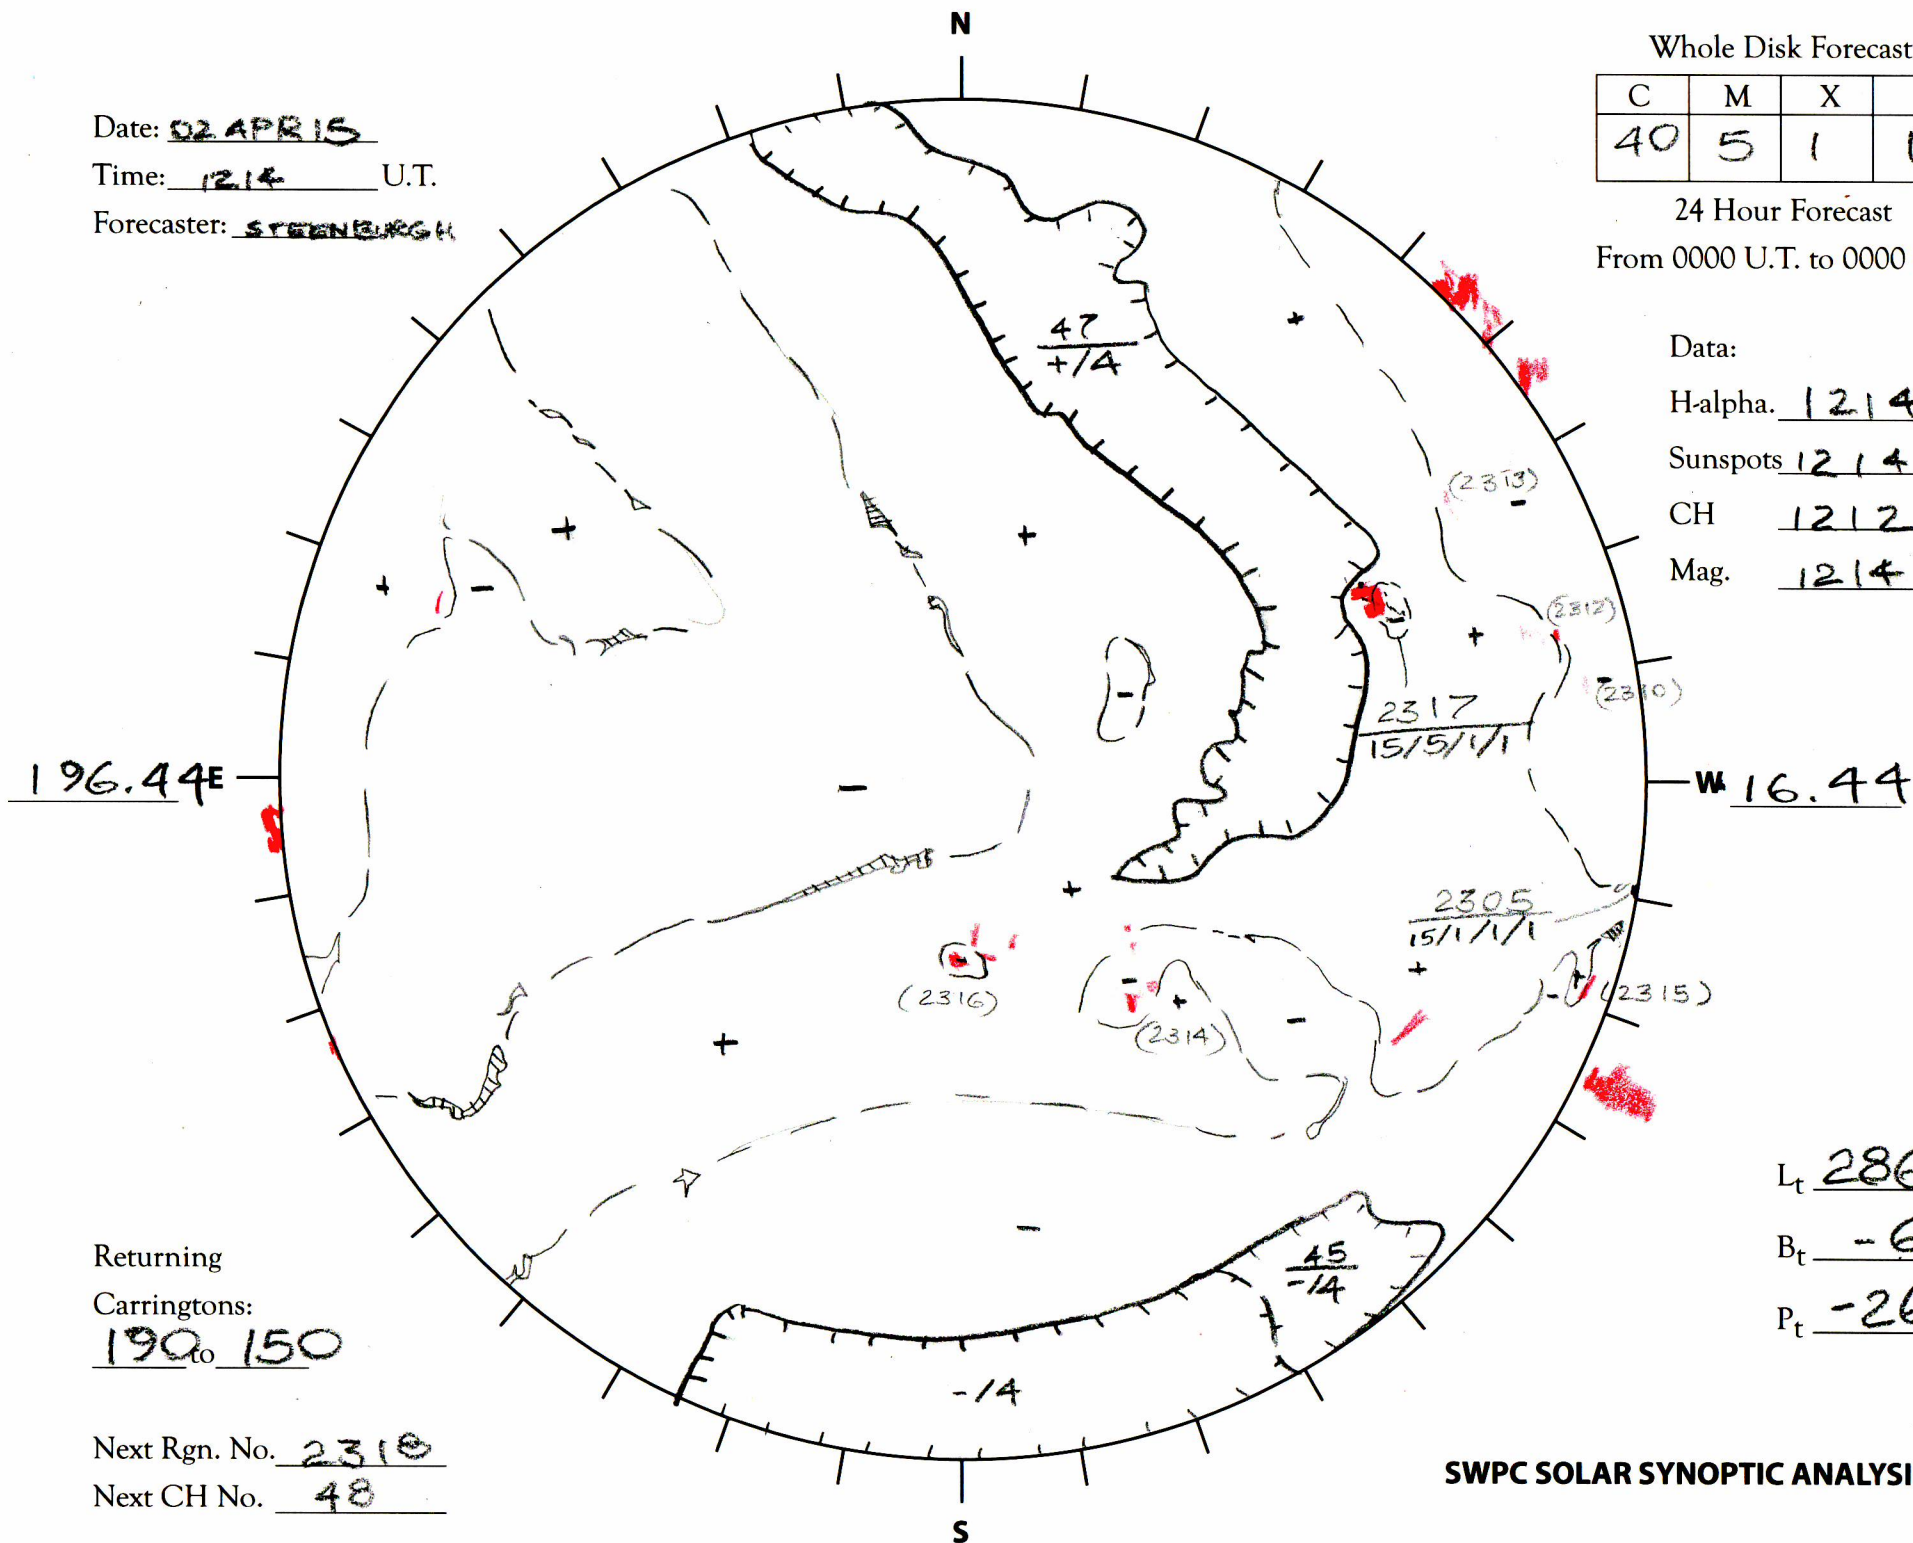

Date: 02 APR 15
 Time: 1214 U.T.
 Forecaster: STEENBURGH

Whole Disk Forecast

C	M	X	P
40	5	1	1

24 Hour Forecast
 From 0000 U.T. to 0000 U.T.

Data:

H-alpha. 1214 U.T.

Sunspots 1214 U.T.

CH 1212 U.T.

Mag. 1214 U.T.

Returning
 Carringtons:
190 to 150

Next Rgn. No. 2310
 Next CH No. 48

L_t 286.44
 B_t -6.49
 P_t -26.19

SWPC SOLAR SYNOPTIC ANALYSIS