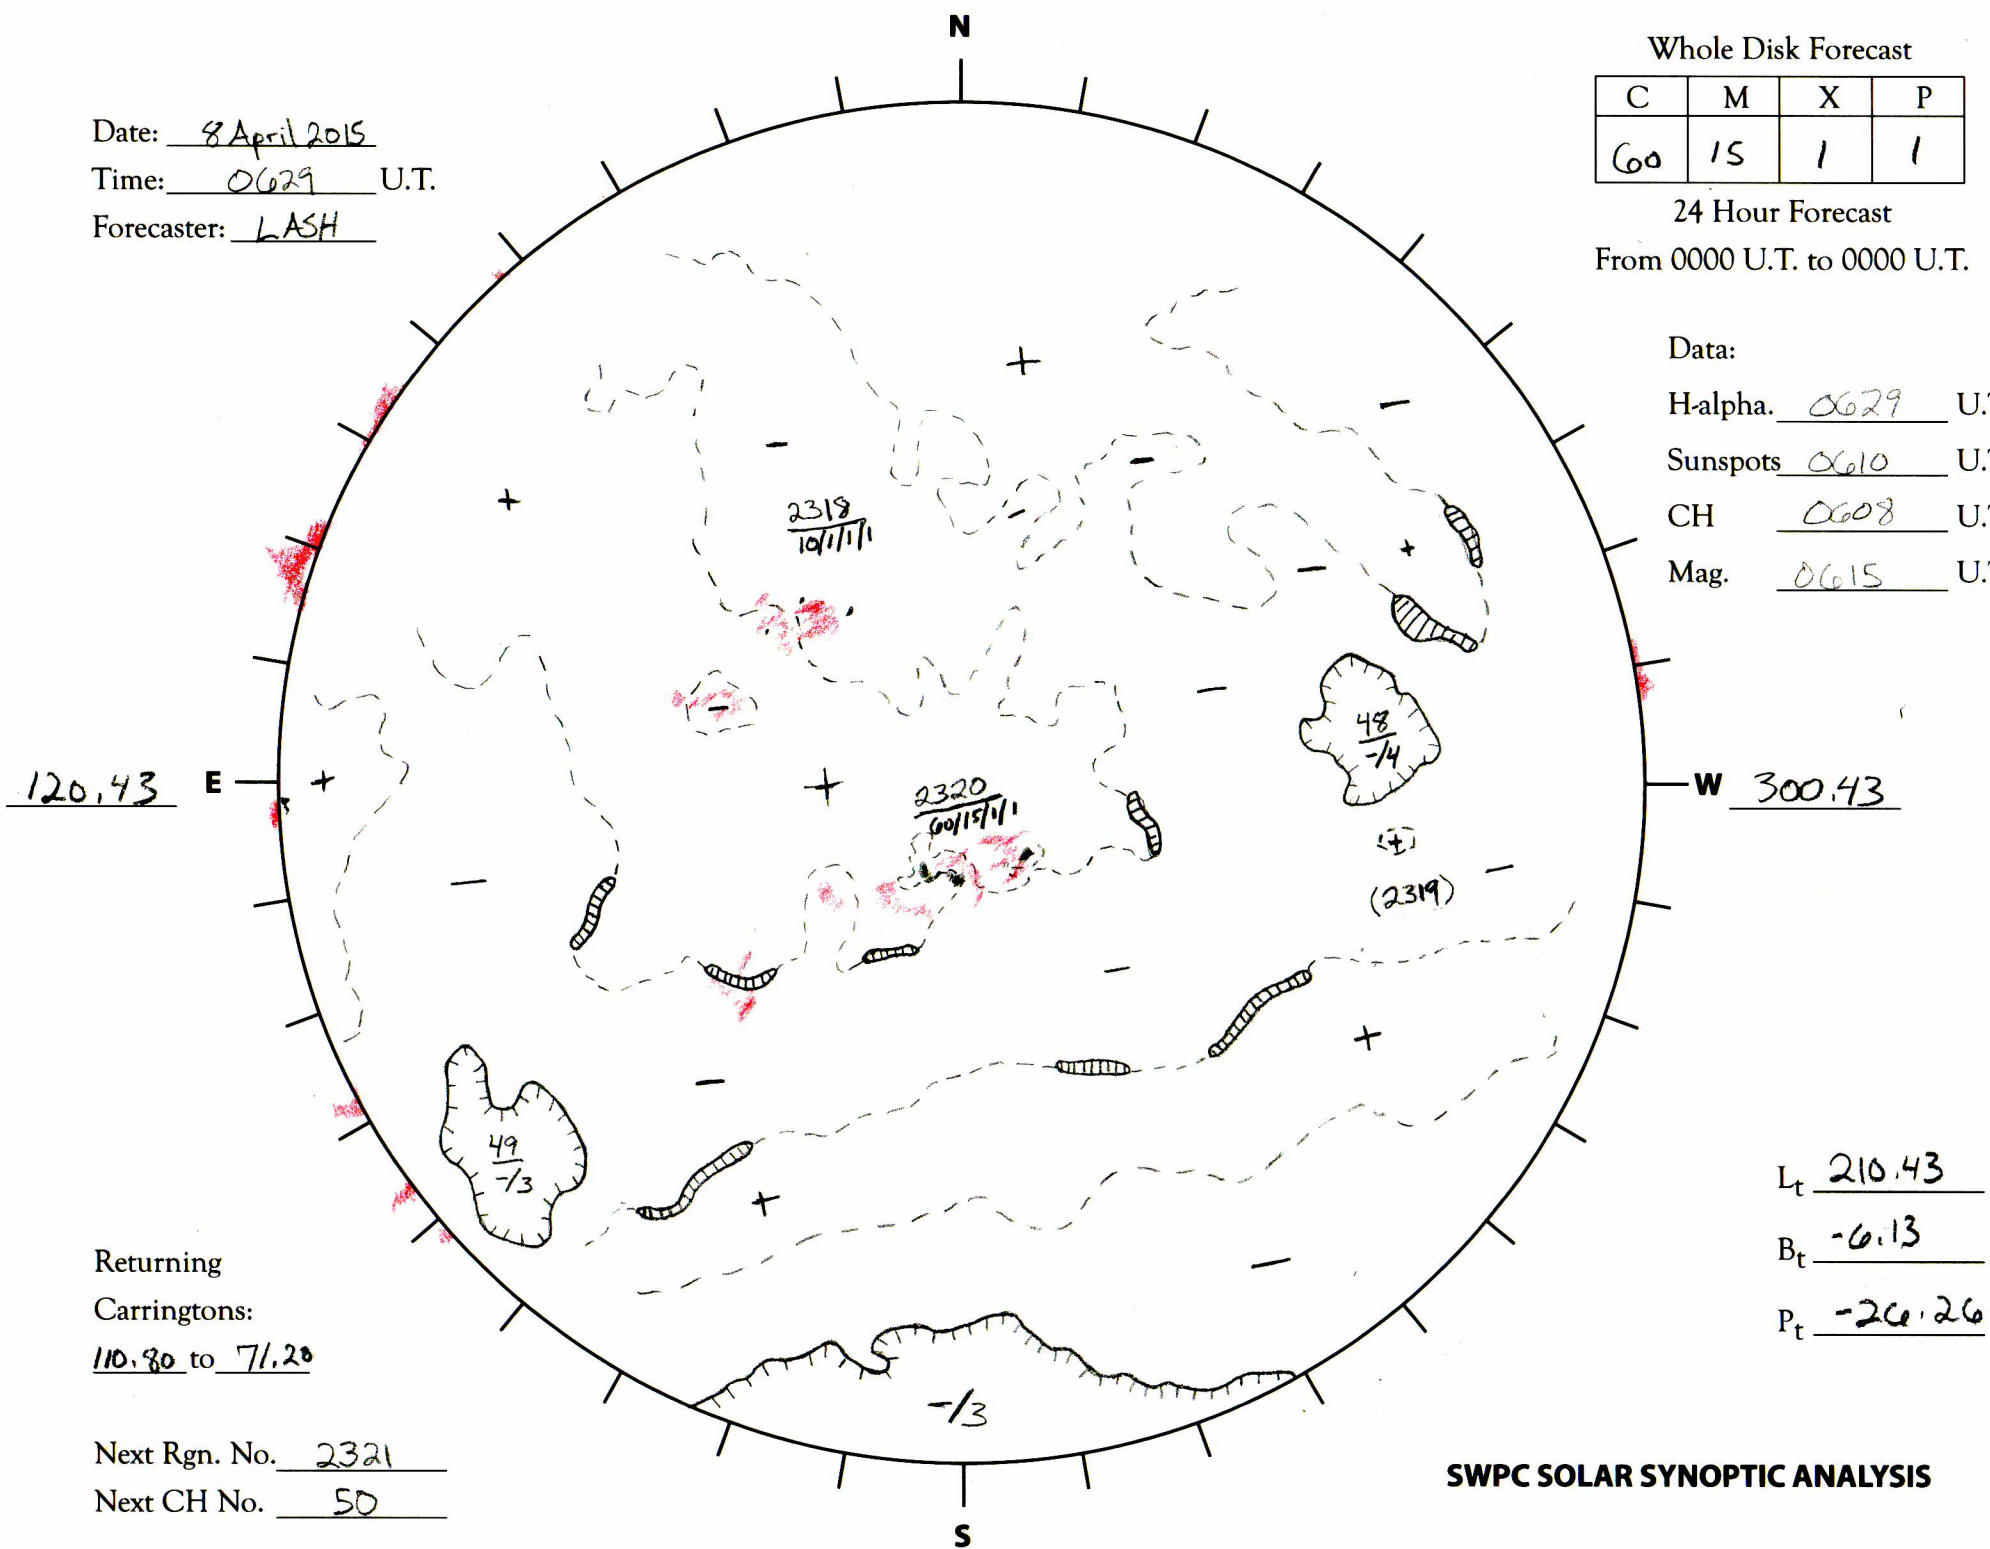

Date: 8 April 2015
 Time: 0629 U.T.
 Forecaster: LASH

Whole Disk Forecast

C	M	X	P
60	15	1	1

24 Hour Forecast
 From 0000 U.T. to 0000 U.T.

Data:
 H-alpha. 0629 U.T.
 Sunspots 0610 U.T.
 CH 0608 U.T.
 Mag. 0615 U.T.

Returning
 Carringtons:
110.80 to 71.20

Next Rgn. No. 2321
 Next CH No. 50

SWPC SOLAR SYNOPTIC ANALYSIS