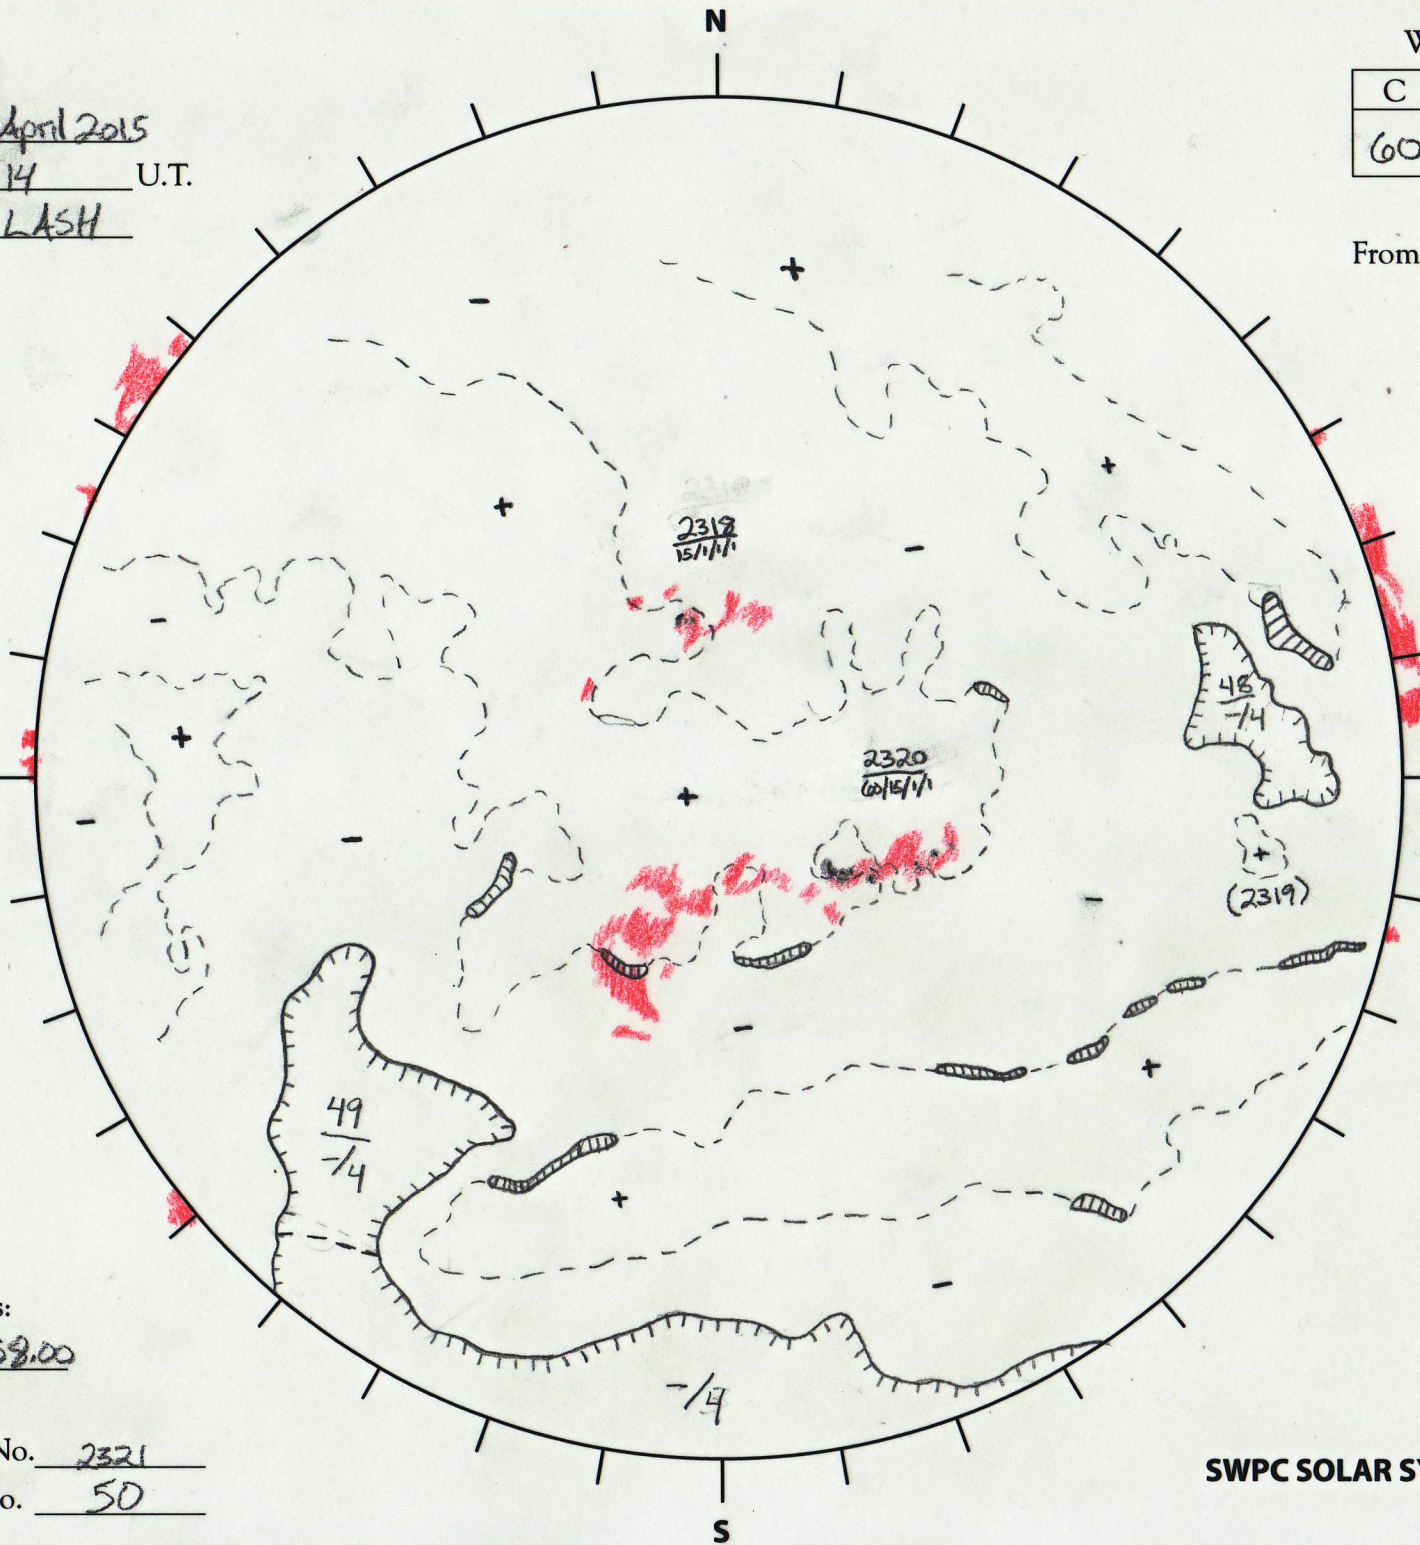

Date: 09 April 2015
 Time: 0614 U.T.
 Forecaster: LASH

Whole Disk Forecast

C	M	X	P
60	15	1	1

24 Hour Forecast
 From 0000 U.T. to 0000 U.T.

Data:
 H-alpha. 0614 U.T.
 Sunspots 0545 U.T.
 CH 0543 U.T.
 Mag. 0545 U.T.

107.37 E

W 287.37

Returning
 Carringtons:
97.60 to 58.00

L_t 197.37
 B_t -6.07
 P_t -26.25

Next Rgn. No. 2321
 Next CH No. 50