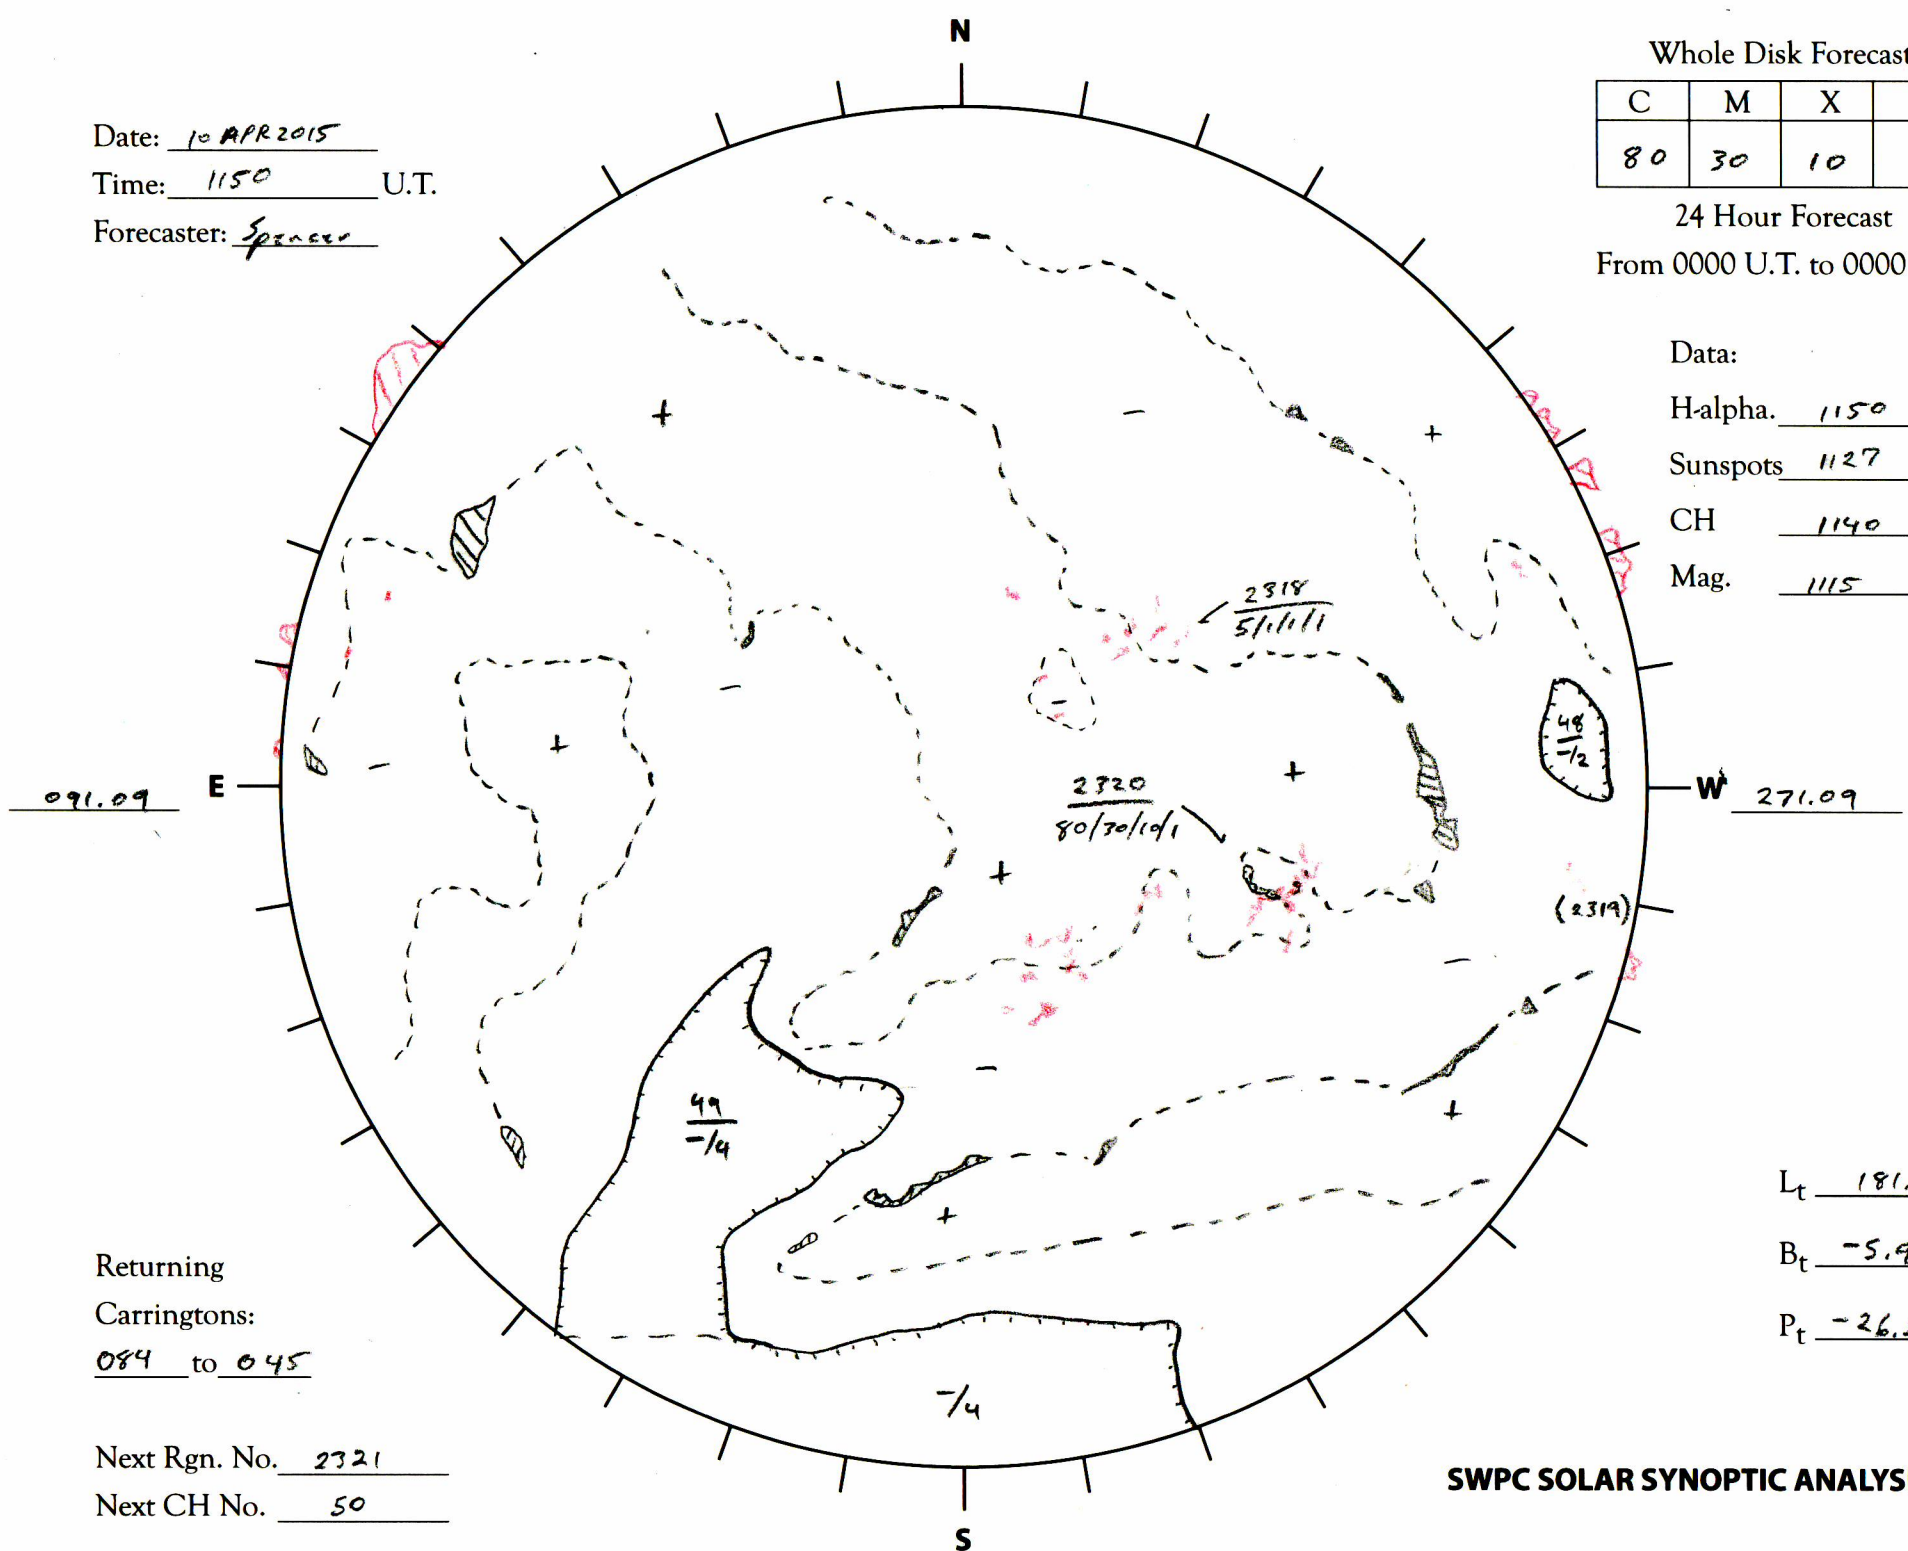

Date: 10 APR 2015
 Time: 1150 U.T.
 Forecaster: Spencer

Whole Disk Forecast

C	M	X	P
80	30	10	1

24 Hour Forecast
 From 0000 U.T. to 0000 U.T.

Data:
 H-alpha. 1150 U.T.
 Sunspots 1127 U.T.
 CH 1140 U.T.
 Mag. 1115 U.T.

Returning
 Carringtons:
084 to 045

Next Rgn. No. 2321
 Next CH No. 50

L_t 181.09
 B_t -5.98
 P_t -26.23