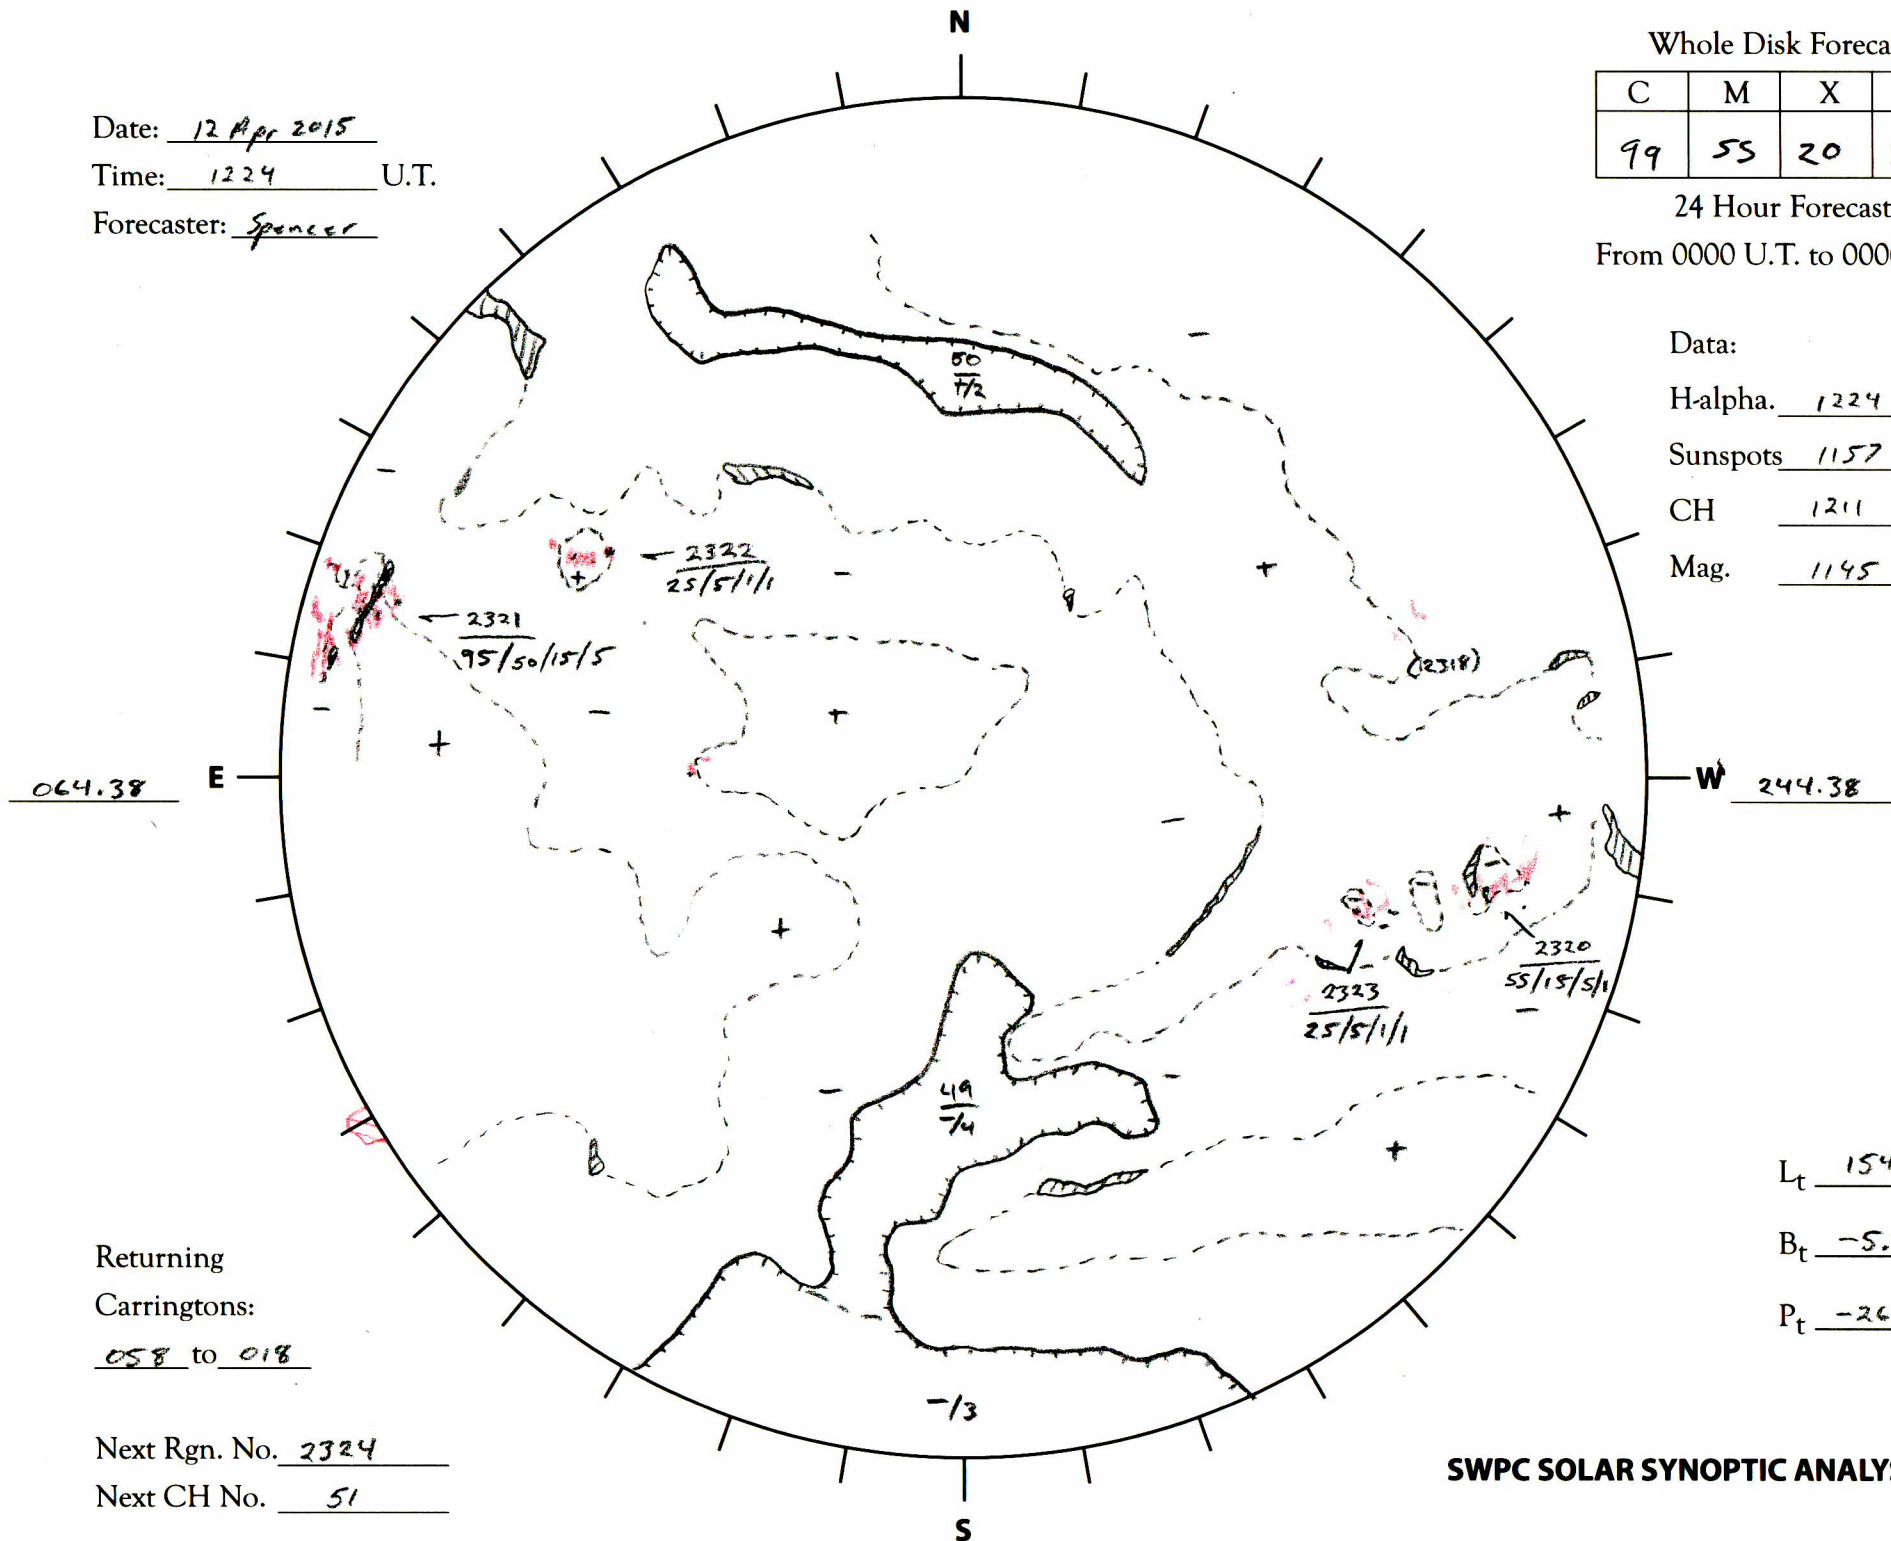

Date: 12 Apr 2015
 Time: 1224 U.T.
 Forecaster: Spencer

Whole Disk Forecast

C	M	X	P
99	55	20	5

24 Hour Forecast
 From 0000 U.T. to 0000 U.T.

Data:
 H-alpha. 1224 U.T.
 Sunspots 1157 U.T.
 CH 1211 U.T.
 Mag. 1145 U.T.

064.38

244.38

Returning
 Carringtons:
058 to 018

L_t 154.38
B_t -5.84
P_t -26.17

Next Rgn. No. 2324
 Next CH No. 51