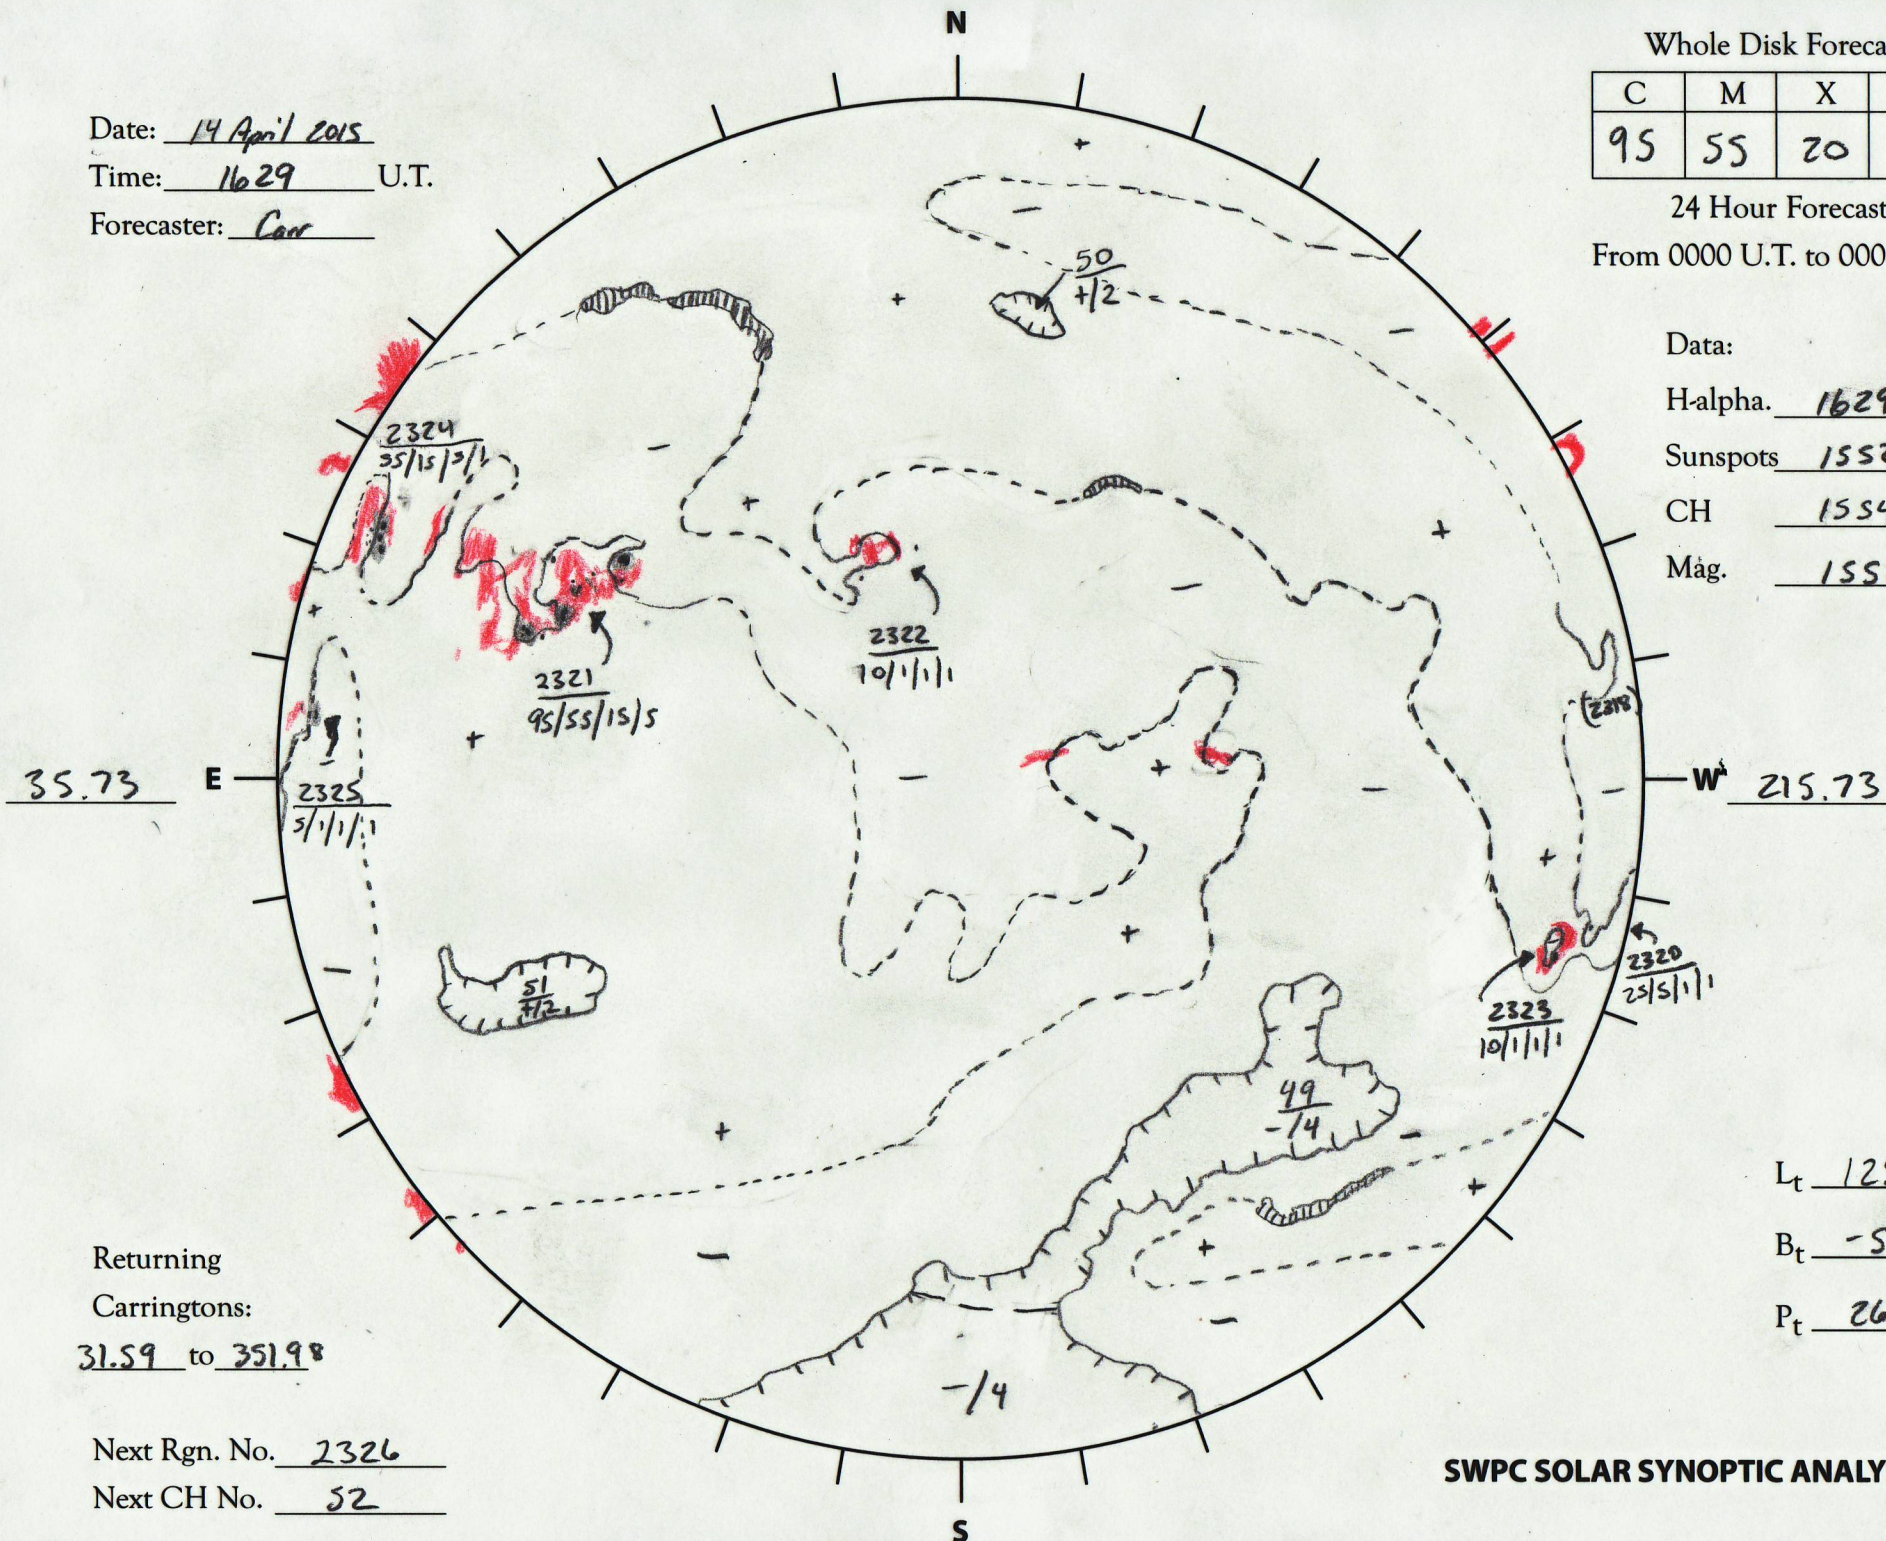

Date: 14 April 2015  
 Time: 1629 U.T.  
 Forecaster: Car

Whole Disk Forecast

C	M	X	P
95	55	20	5

24 Hour Forecast  
 From 0000 U.T. to 0000 U.T.

Data:

H-alpha. 1629 U.T.

Sunspots 1552 U.T.

CH 1554 U.T.

Mag. 1552 U.T.

Returning  
 Carringtons:  
31.59 to 351.98

Next Rgn. No. 2326  
 Next CH No. 52

$L_t$  125.73

$B_t$  -5.67

$P_t$  26.06