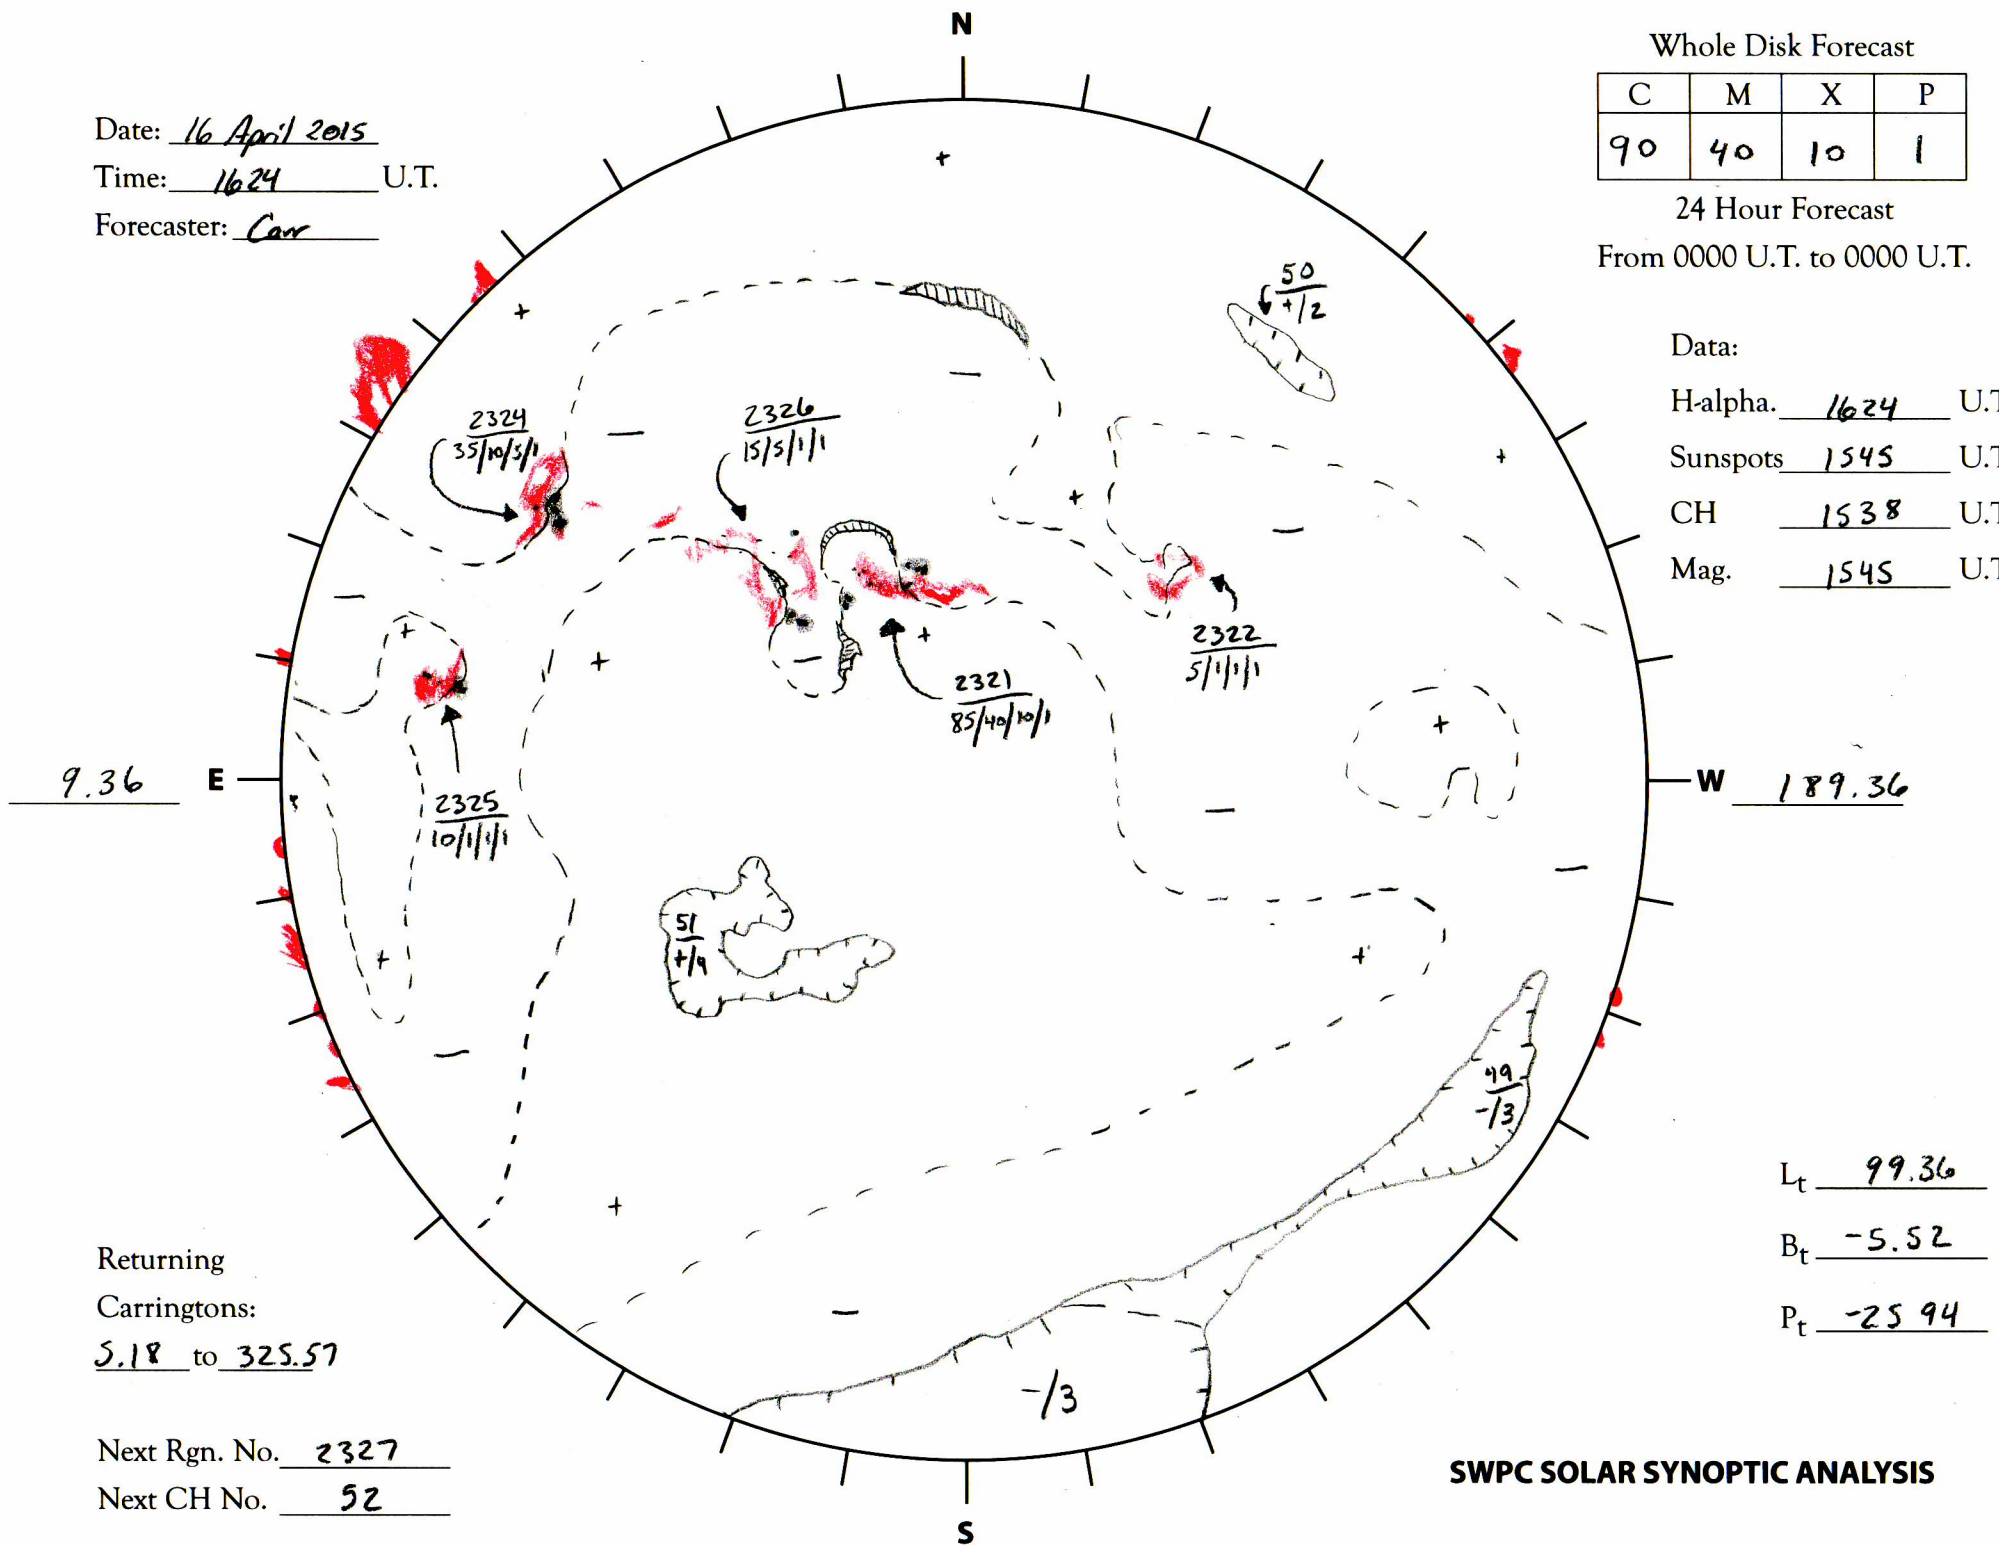

Date: 16 April 2015
 Time: 1624 U.T.
 Forecaster: Car

Whole Disk Forecast

C	M	X	P
90	40	10	1

24 Hour Forecast
 From 0000 U.T. to 0000 U.T.

Data:
 H-alpha. 1624 U.T.
 Sunspots 1545 U.T.
 CH 1538 U.T.
 Mag. 1545 U.T.

9.36 E

W 189.36

Returning
 Carringtons:
5.18 to 325.57

Next Rgn. No. 2327
 Next CH No. 52

L_t 99.36

B_t -5.52

P_t -25 94