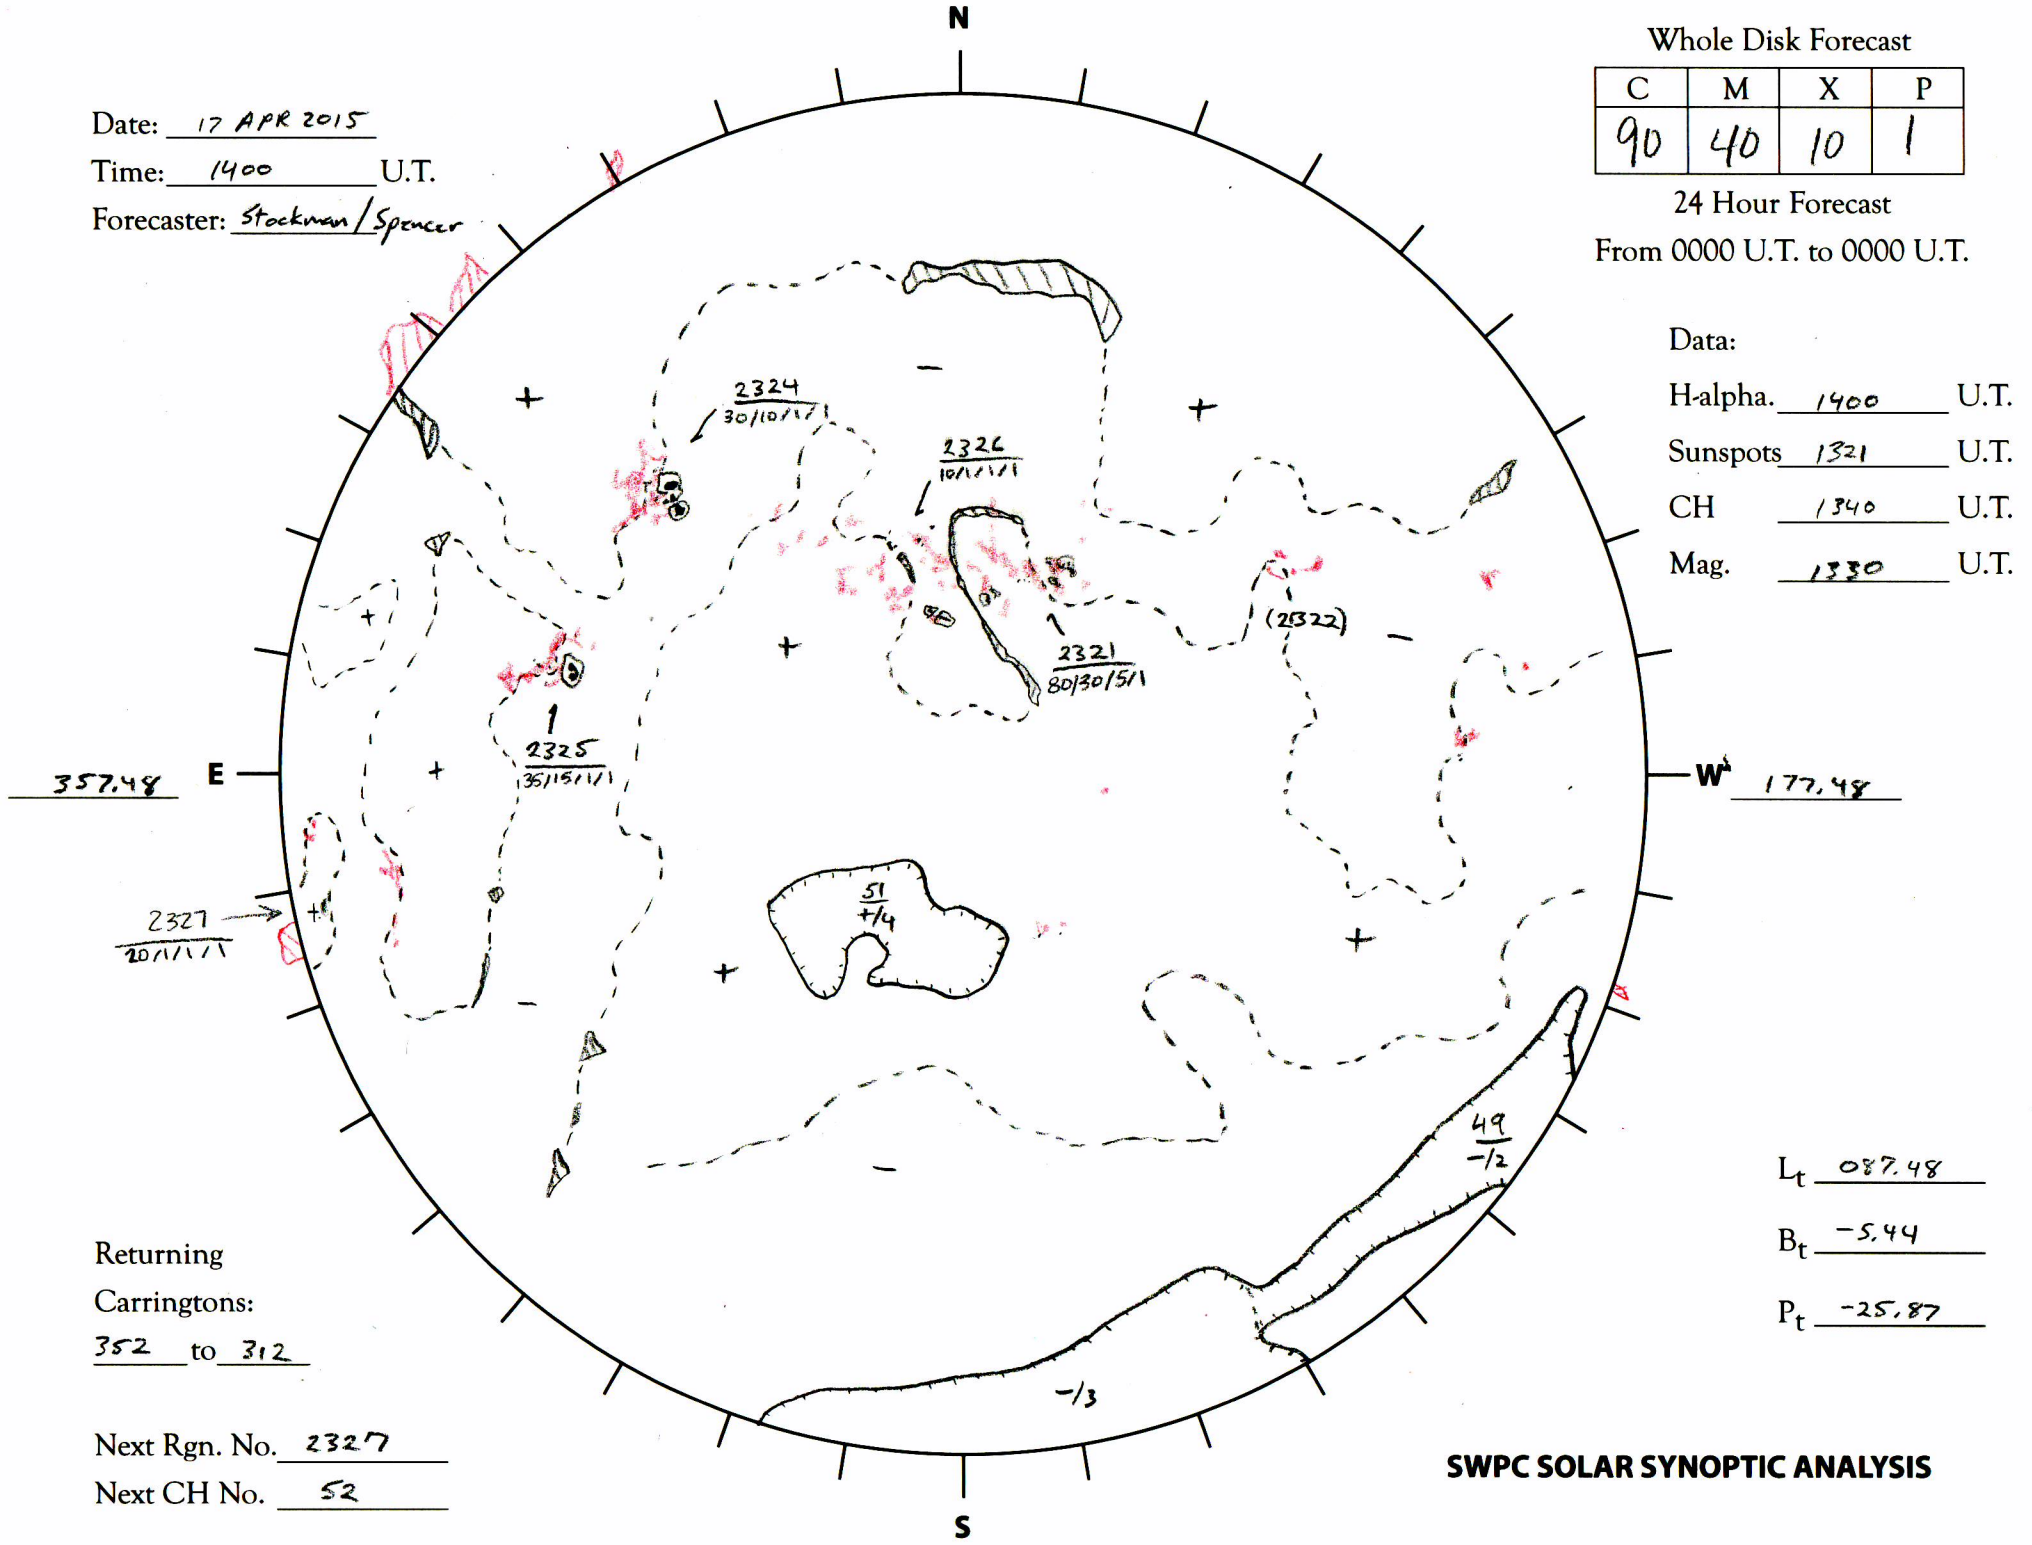

Date: 17 APR 2015
 Time: 1400 U.T.
 Forecaster: Stockman/Spencer

Whole Disk Forecast

C	M	X	P
90	40	10	1

24 Hour Forecast
 From 0000 U.T. to 0000 U.T.

Data:
 H-alpha. 1400 U.T.
 Sunspots 1321 U.T.
 CH 1340 U.T.
 Mag. 1330 U.T.

Returning
 Carringtons:
352 to 312

Next Rgn. No. 2327
 Next CH No. 52

L_t 087.48
 B_t -5.44
 P_t -25.87