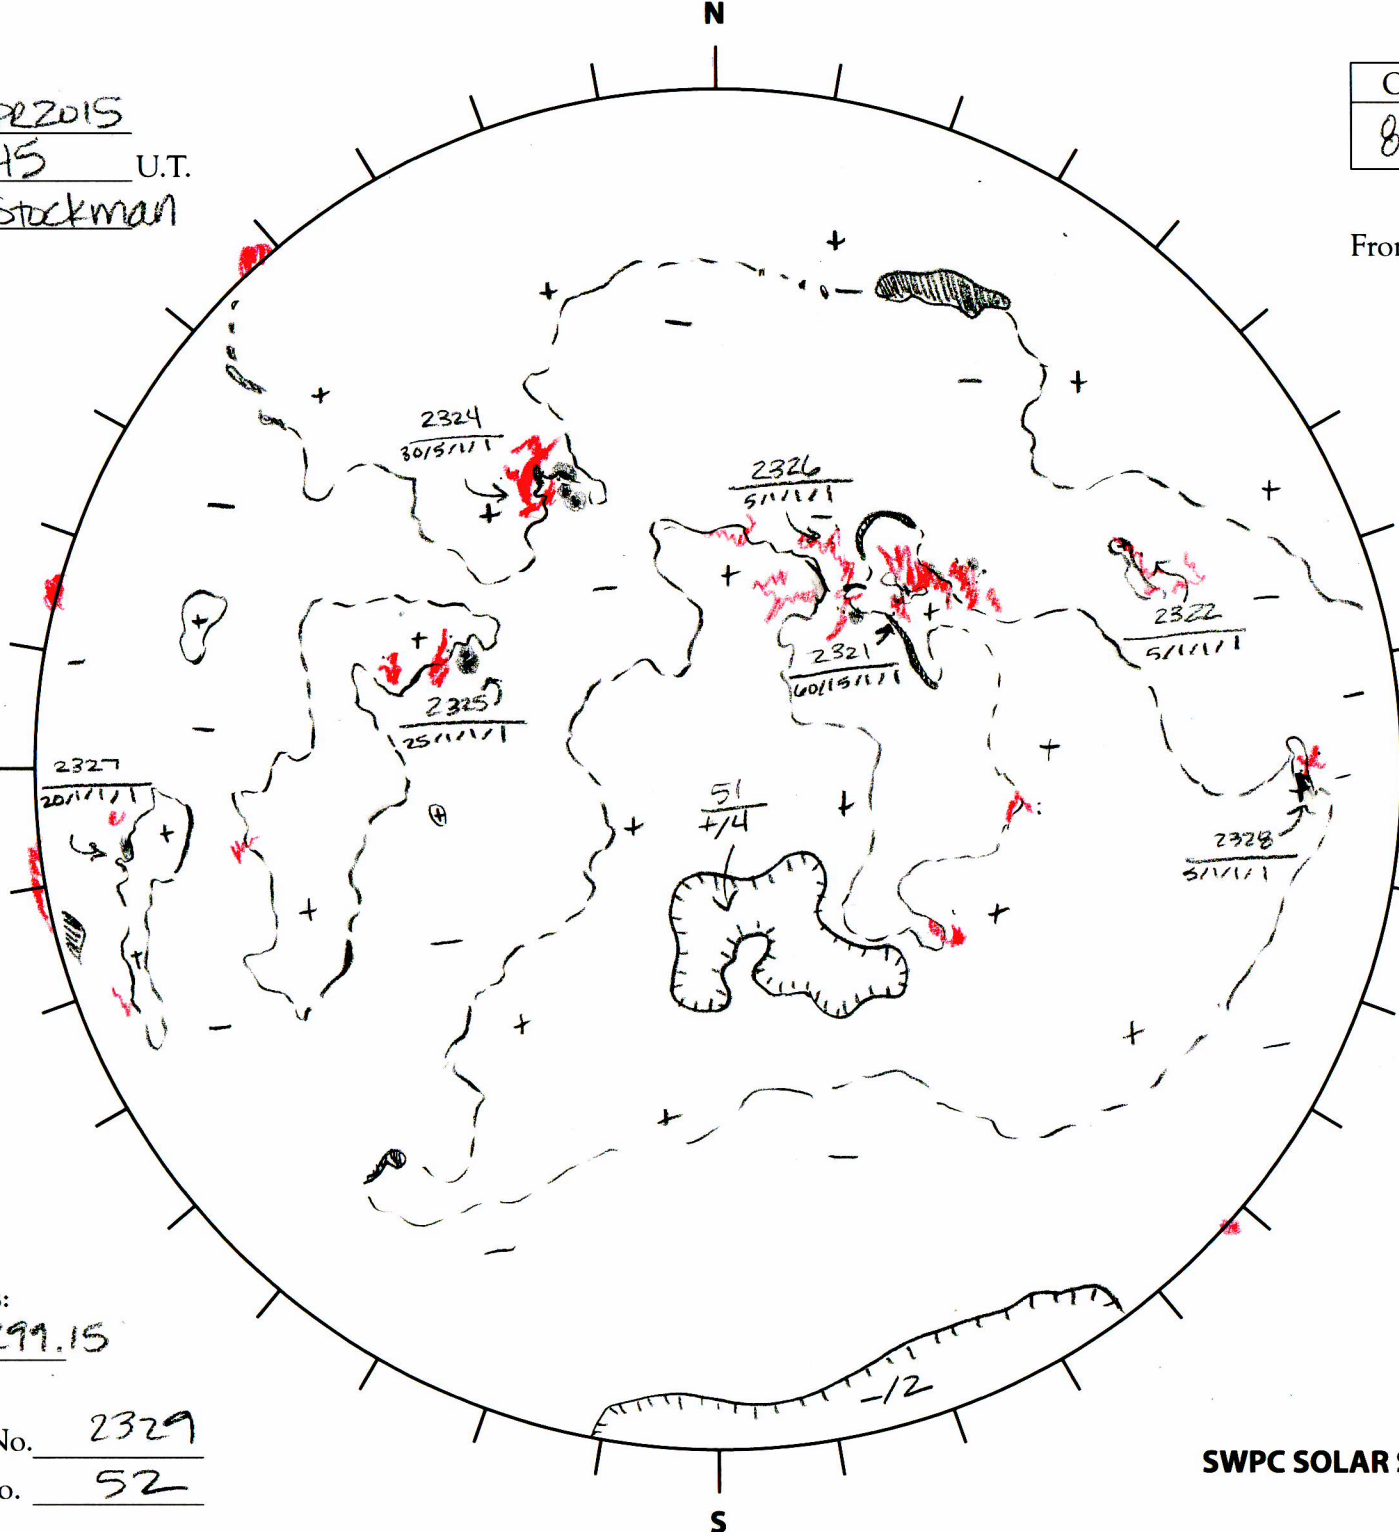

Date: 18 APR 2015
 Time: 1345 U.T.
 Forecaster: Stockman

Whole Disk Forecast

C	M	X	P
80	20	1	1

24 Hour Forecast
 From 0000 U.T. to 0000 U.T.

Data:
 H-alpha. 1345 U.T.
 Sunspots 1352 U.T.
 CH 1344 U.T.
 Mag. 1345 U.T.

344.41

E

W

164.41

Returning
 Carringtons:
338.77 to 299.15

Next Rgn. No. 2329
 Next CH No. 52

L_t 74.41
 B_t -5.36
 P_t -25.80