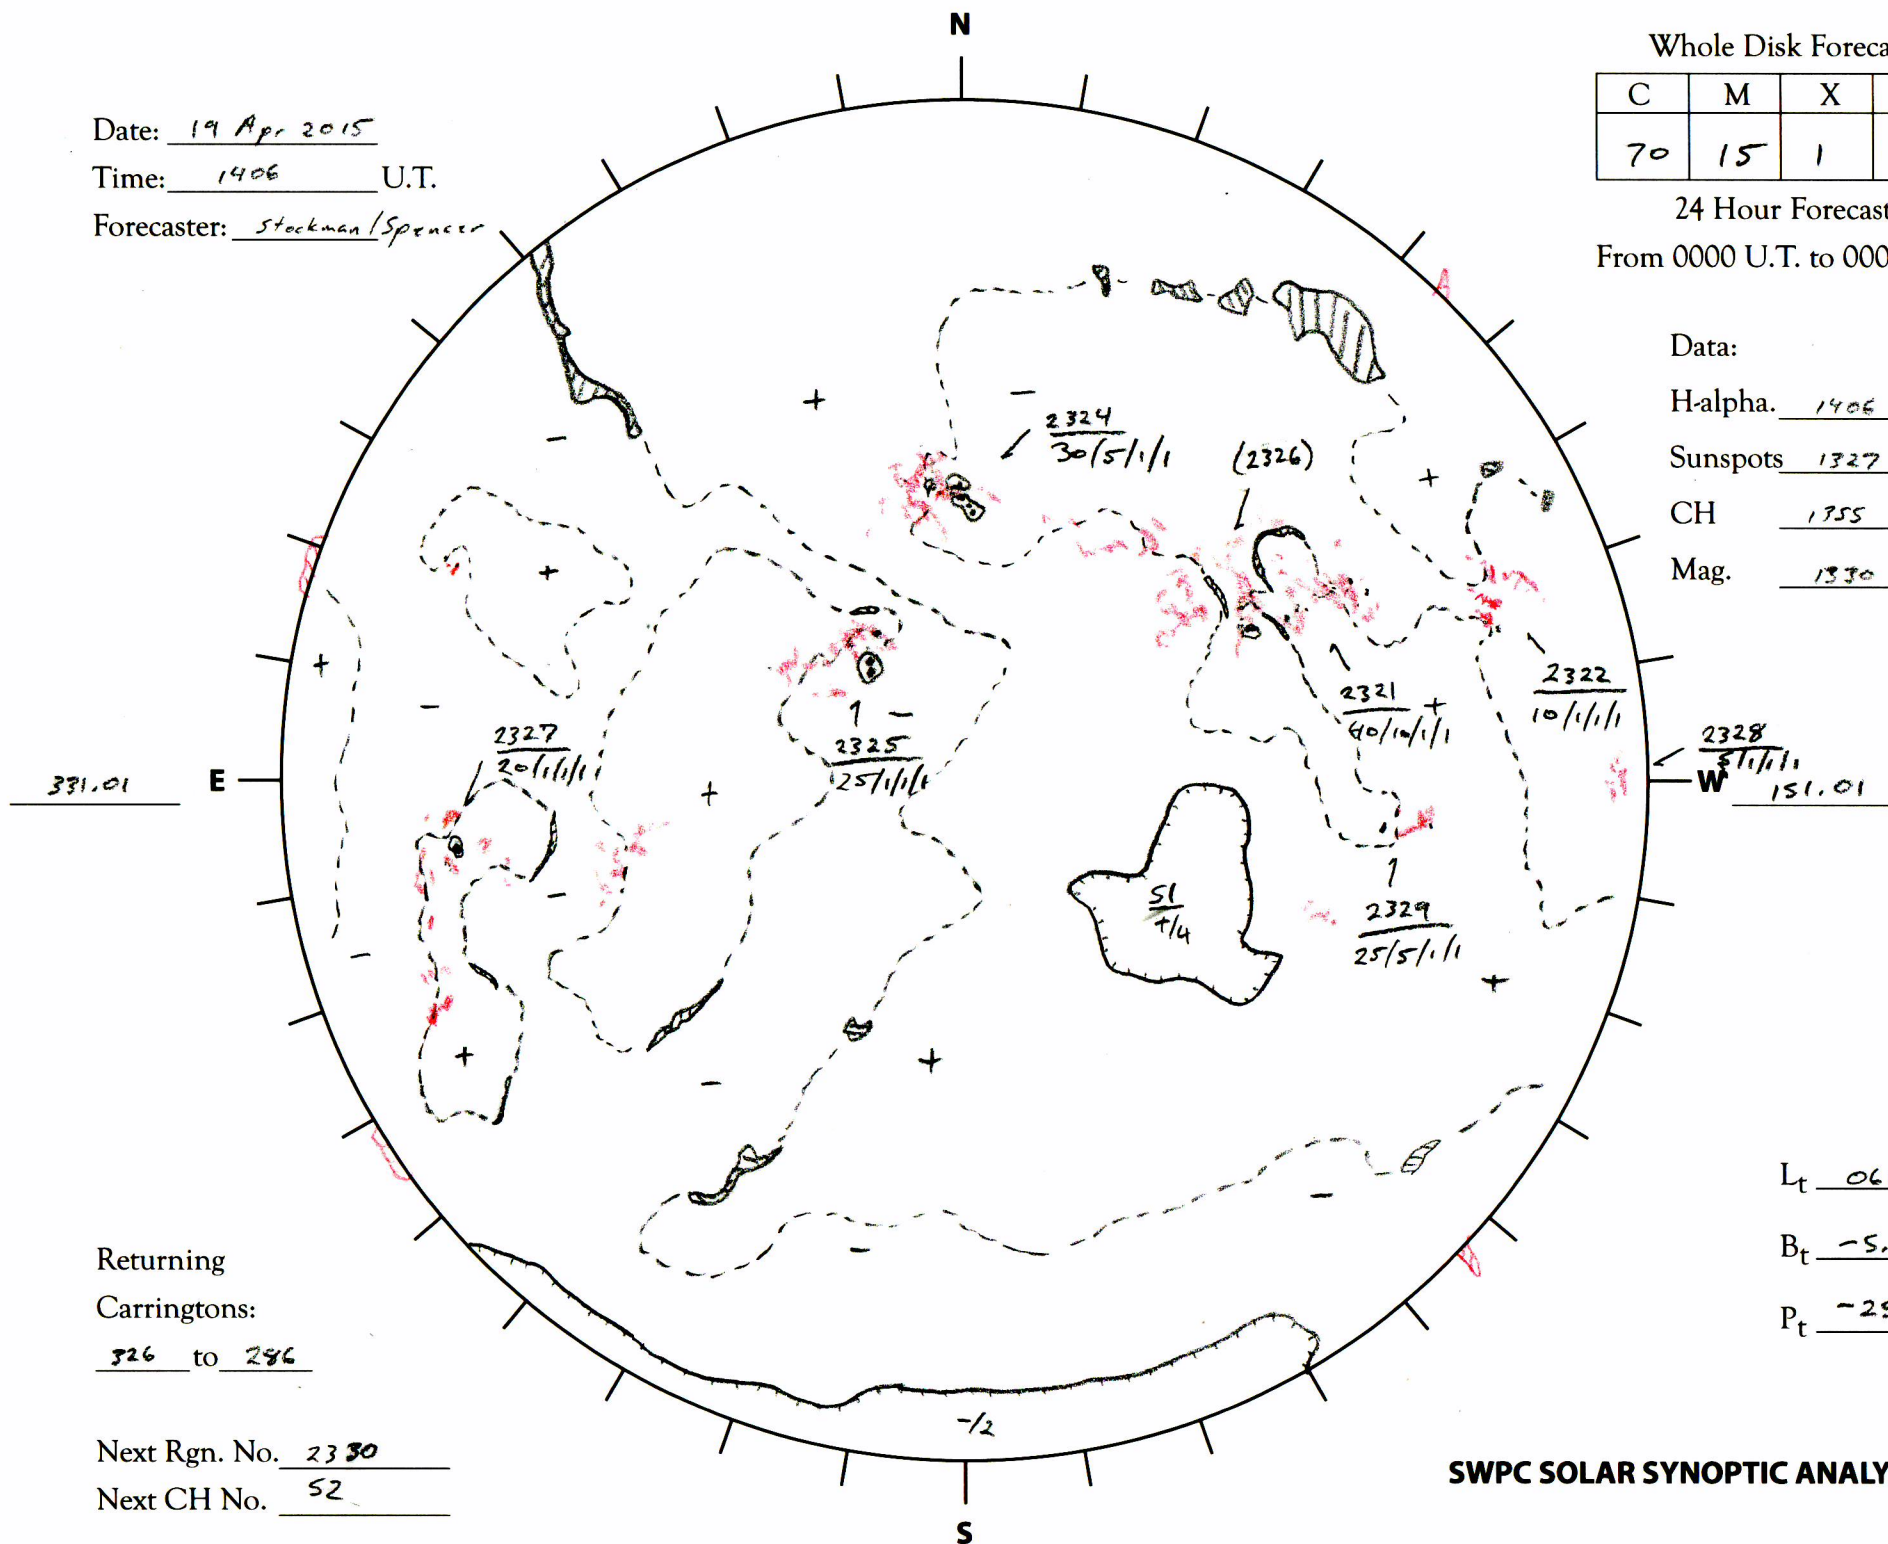

Date: 19 Apr 2015
 Time: 1406 U.T.
 Forecaster: stockman/Spencer

Whole Disk Forecast

C	M	X	P
70	15	1	1

24 Hour Forecast
 From 0000 U.T. to 0000 U.T.

Data:

H-alpha. 1406 U.T.

Sunspots 1327 U.T.

CH 1355 U.T.

Mag. 1330 U.T.

Returning
 Carringtons:
326 to 286

Next Rgn. No. 2330
 Next CH No. 52

L_t 061.01

B_t -5.28

P_t -25.71