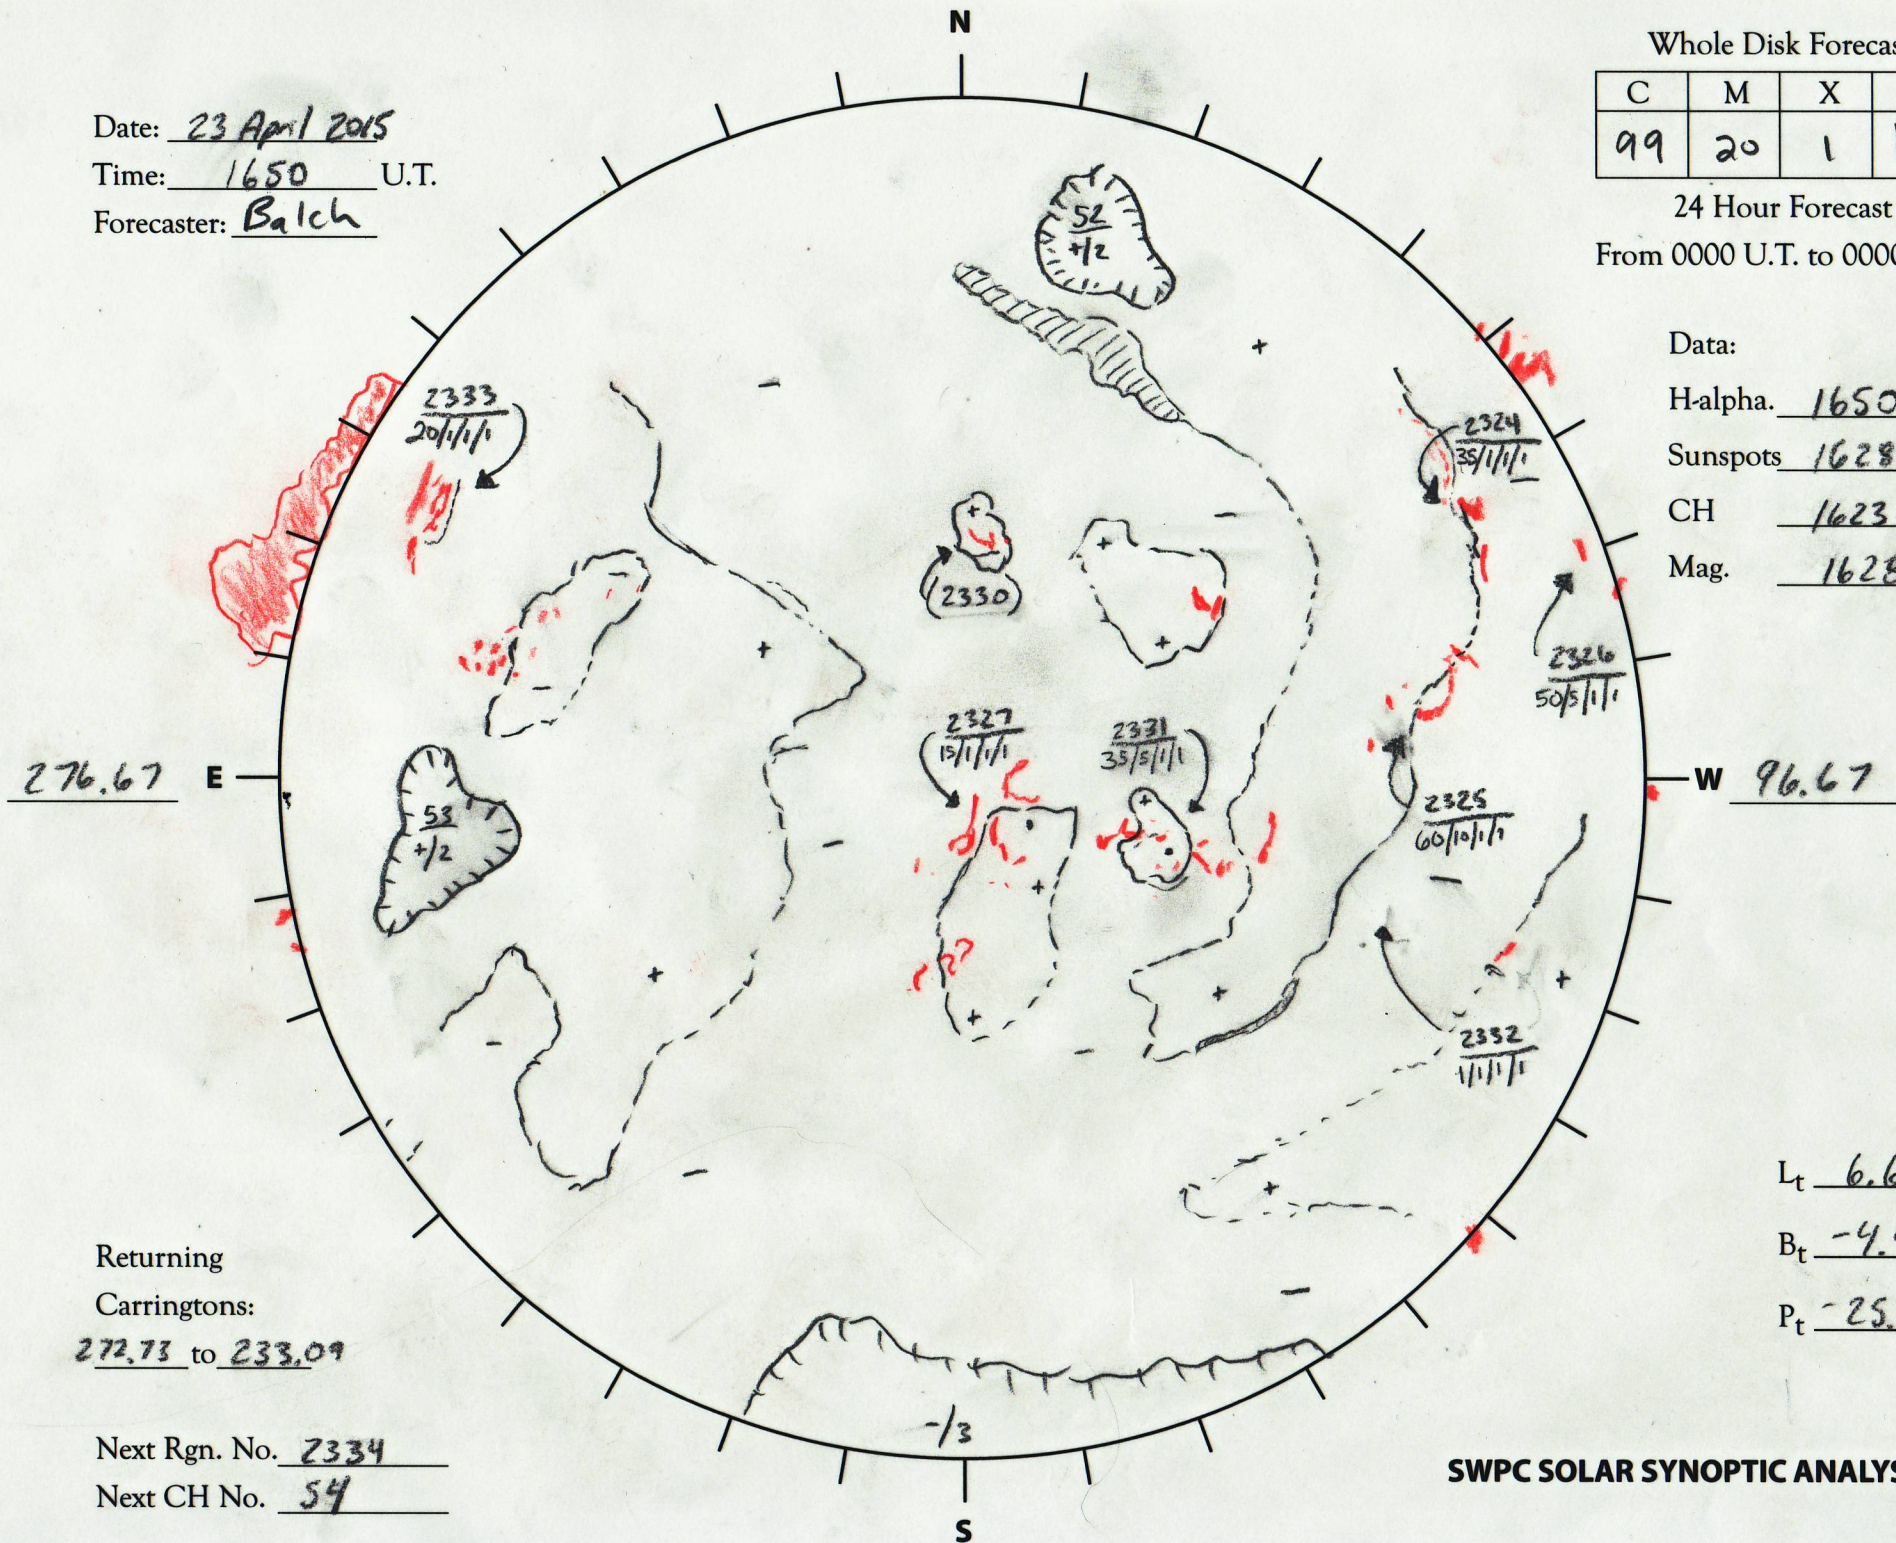

Date: 23 April 2015  
 Time: 1650 U.T.  
 Forecaster: Balch

Whole Disk Forecast

| C  | M  | X | P |
|----|----|---|---|
| 99 | 20 | 1 | 1 |

24 Hour Forecast  
 From 0000 U.T. to 0000 U.T.

Data:

H-alpha. 1650 U.T.

Sunspots 1628 U.T.

CH 1623 U.T.

Mag. 1628 U.T.

276.67 E

W 96.67

Returning Carringtons:  
272.73 to 233.09

Next Rgn. No. 2334  
 Next CH No. 54

$L_t$  6.67

$B_t$  -4.91

$P_t$  -25.27