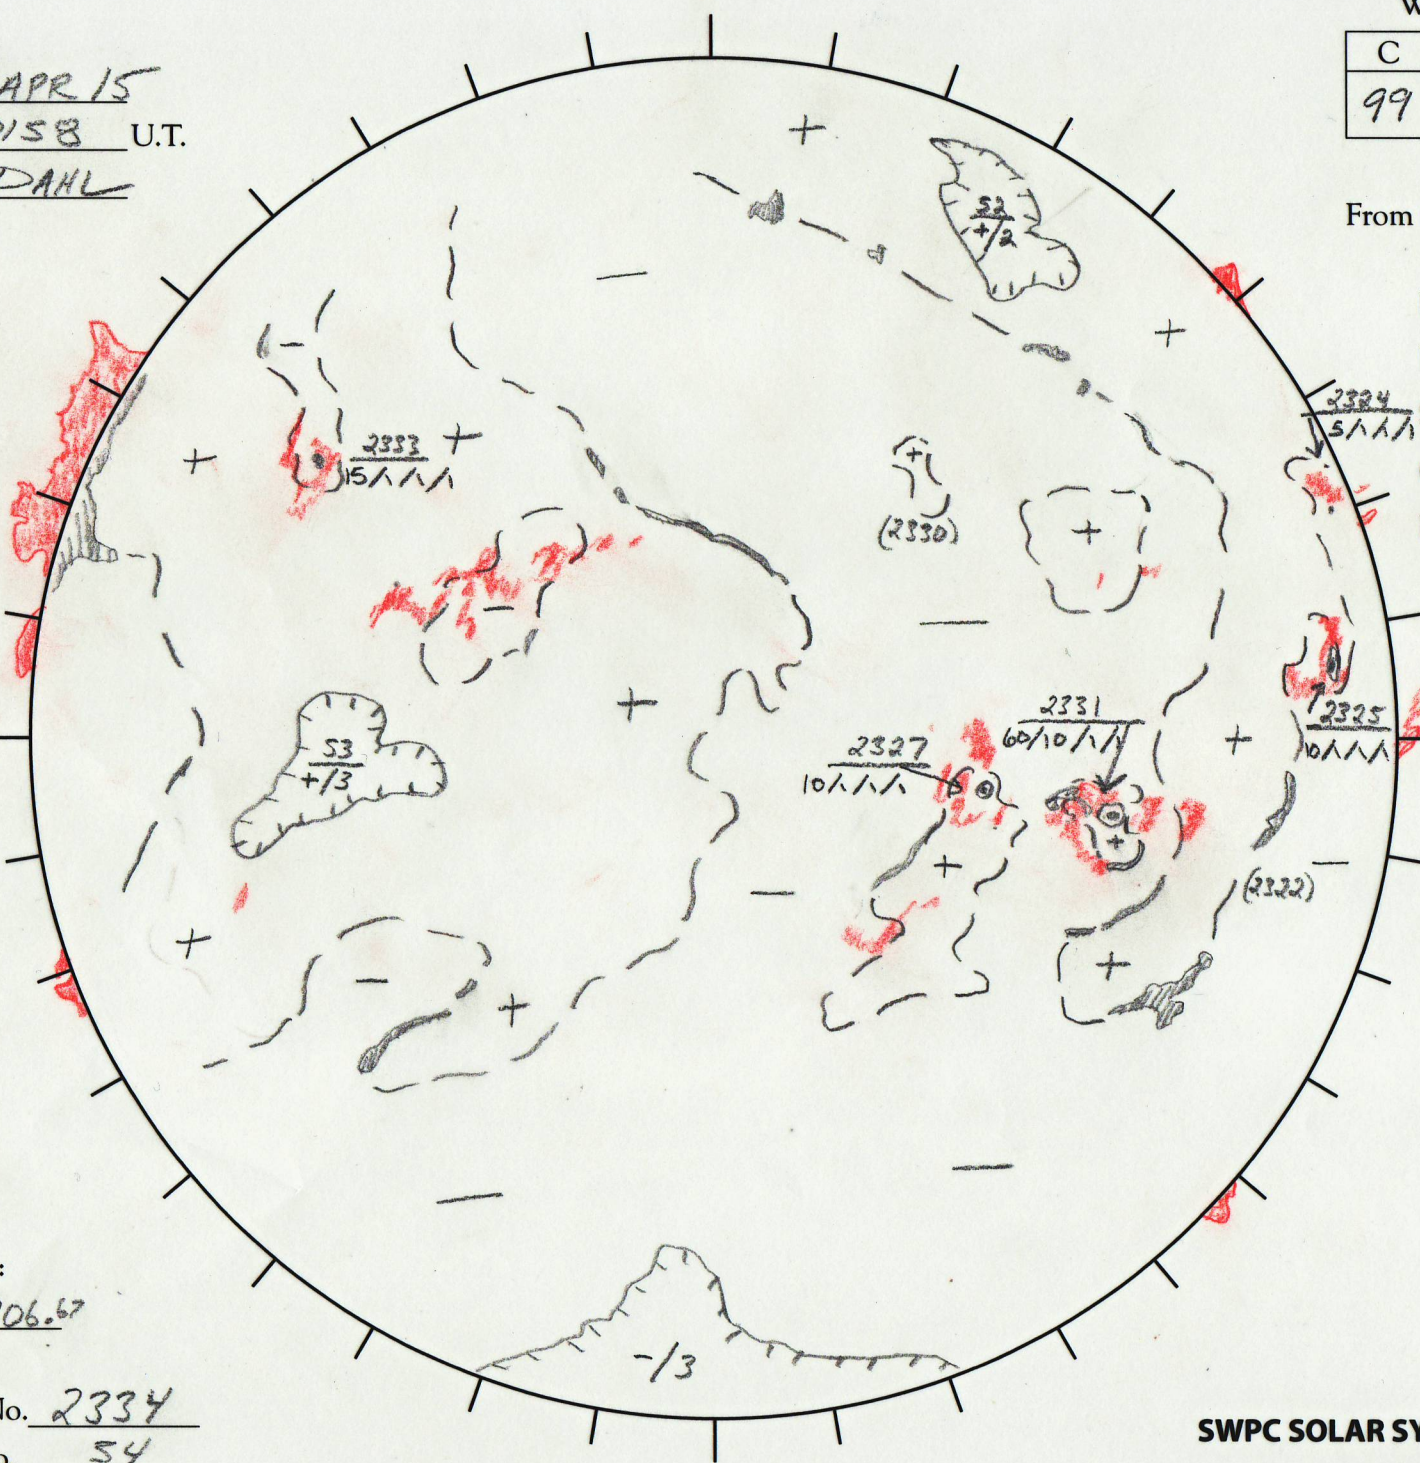

Date: 25 APR 15
 Time: 0158 U.T.
 Forecaster: DAHL

Whole Disk Forecast

C	M	X	P
99	10	1	1

24 Hour Forecast
 From 0000 U.T. to 0000 U.T.

Data:
 H-alpha. 0/58 U.T.
 Sunspots 0/30 U.T.
 CH 0/40 U.T.
 Mag. 0/30 U.T.

258.44 E

78.44 W

Returning
 Carringtons:
246.31 to 206.67

L_t 348.44
 B_t -4.79
 P_t -25.10

Next Rgn. No. 2334
 Next CH No. 54