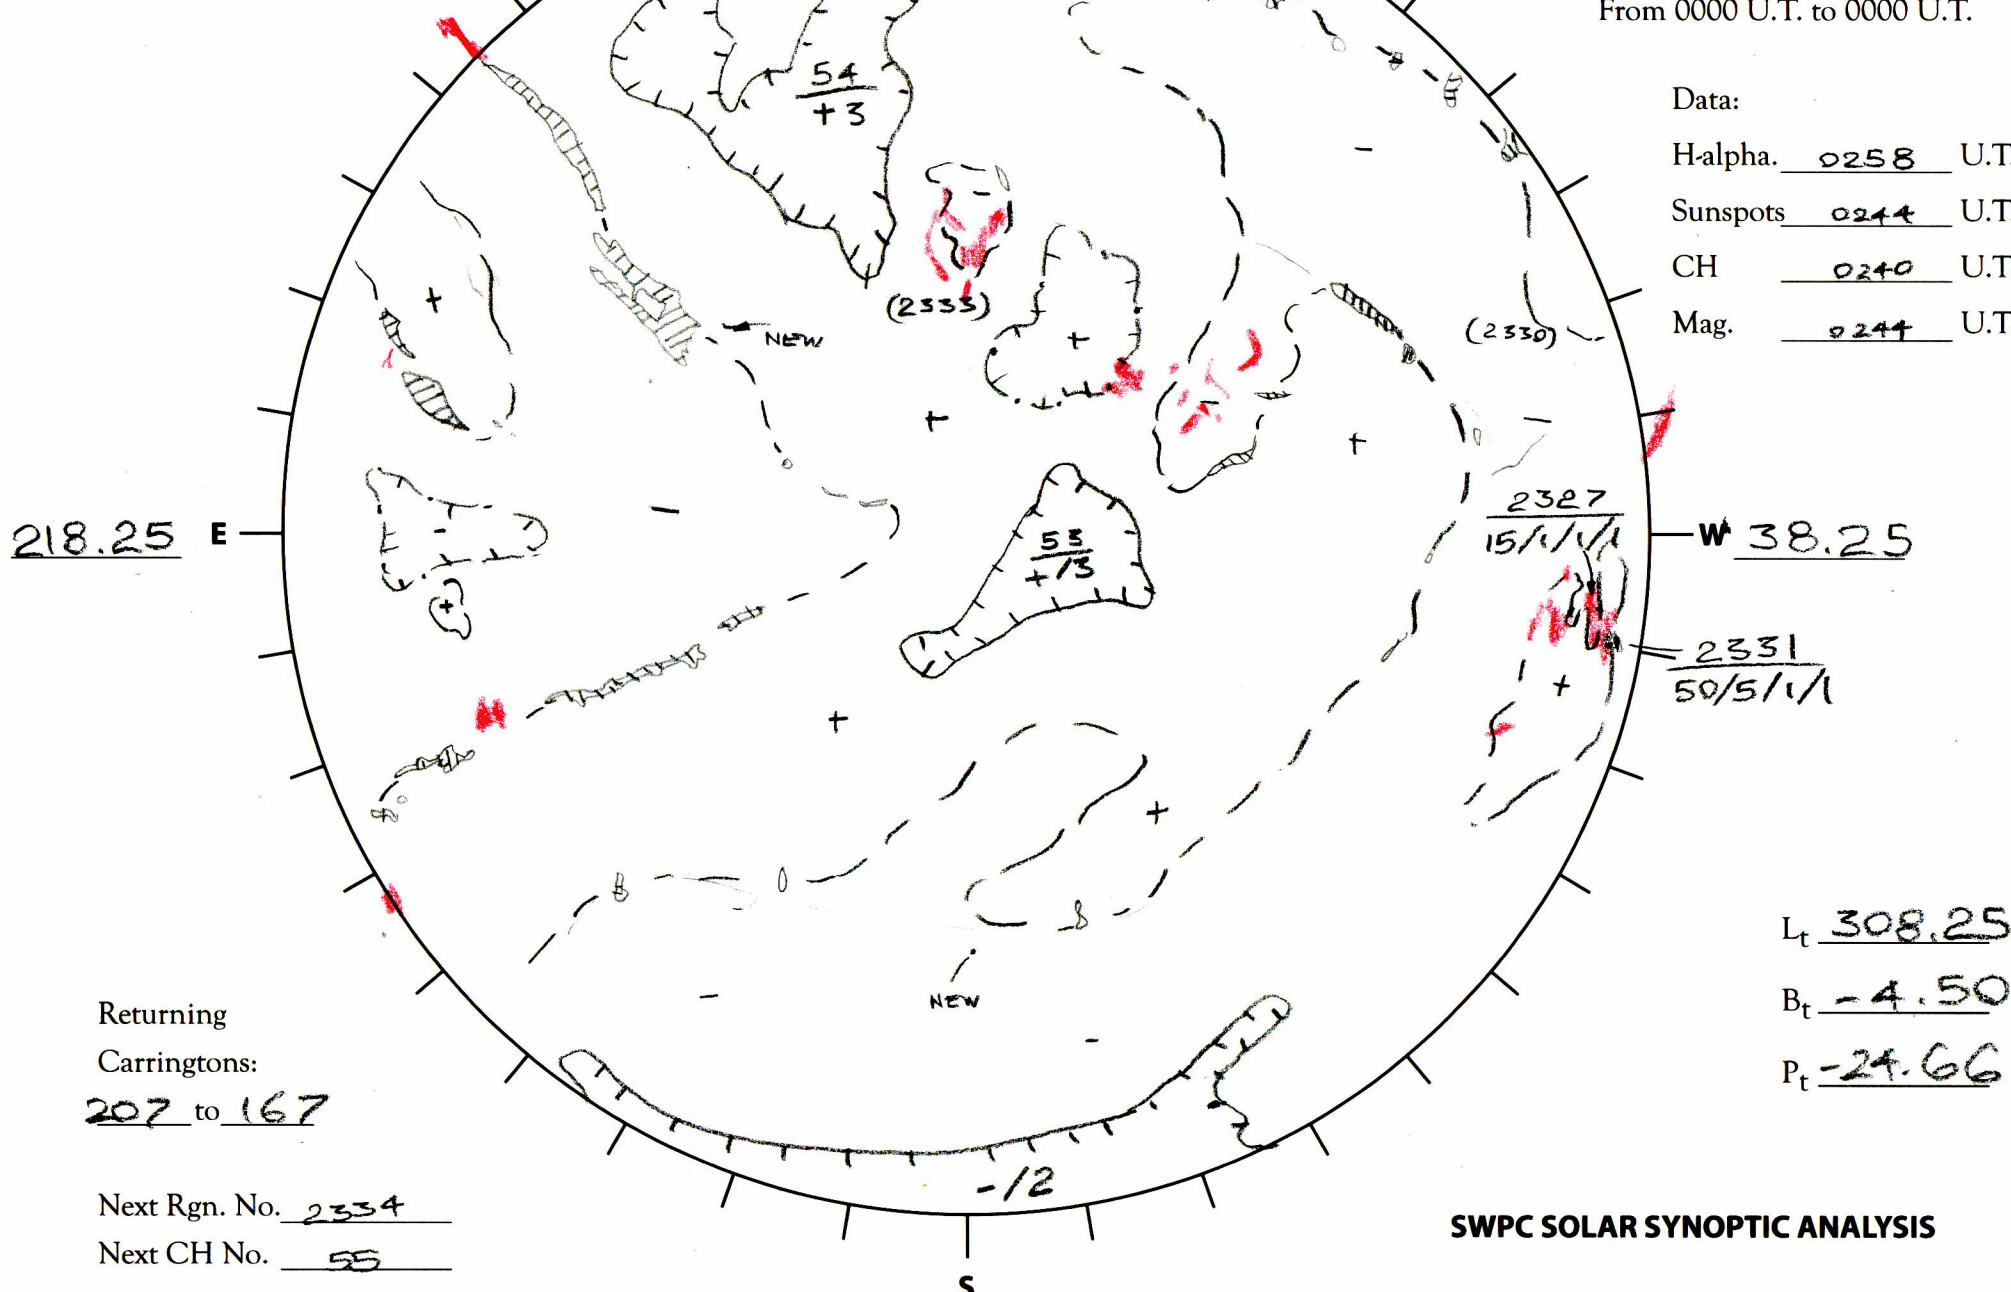

Whole Disk Forecast

C	M	X	P
60	5	1	1

24 Hour Forecast
From 0000 U.T. to 0000 U.T.

Data:

H-alpha. 0258 U.T.

Sunspots 0244 U.T.

CH 0240 U.T.

Mag. 0244 U.T.

Date: 28 APR 15
Time: 0258 U.T.
Forecaster: STEENBURGH

Returning Carringtons: 207 to 167

Next Rgn. No. 2334
Next CH No. 55

SWPC SOLAR SYNOPTIC ANALYSIS