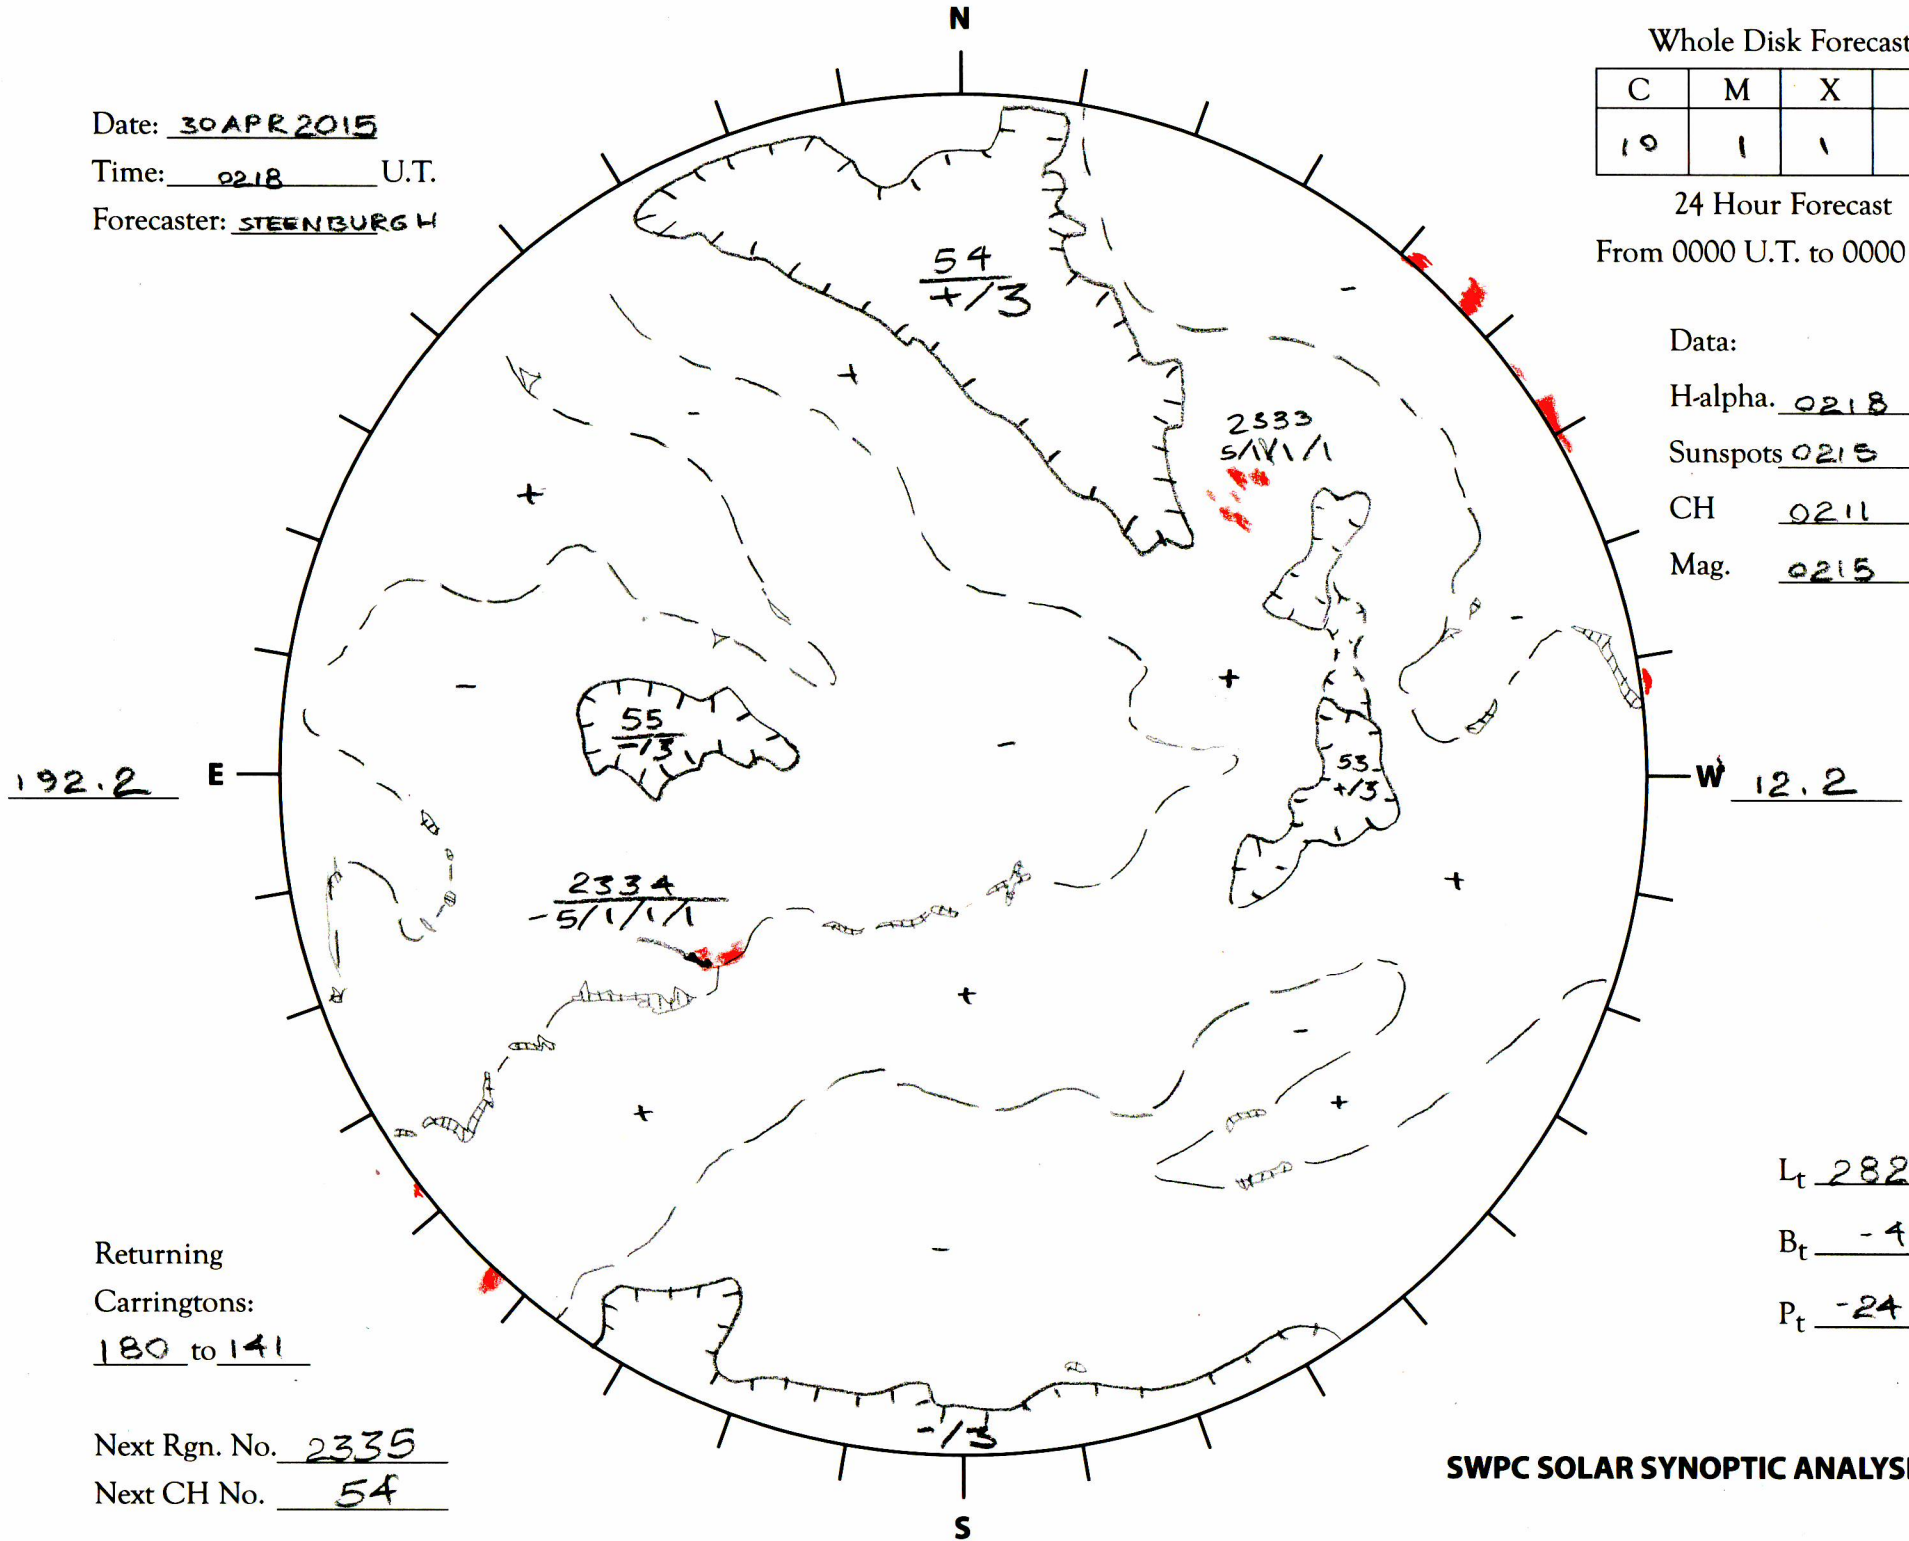

Date: 30 APR 2015
 Time: 0218 U.T.
 Forecaster: STEENBURGH

Whole Disk Forecast

C	M	X	P
10	1	1	1

24 Hour Forecast
 From 0000 U.T. to 0000 U.T.

Data:
 H-alpha. 0218 U.T.
 Sunspots 0215 U.T.
 CH 0211 U.T.
 Mag. 0215 U.T.

Returning
 Carringtons:
180 to 141

Next Rgn. No. 2335
 Next CH No. 54

L_t 282.2
 B_t -4.3
 P_t -24.3