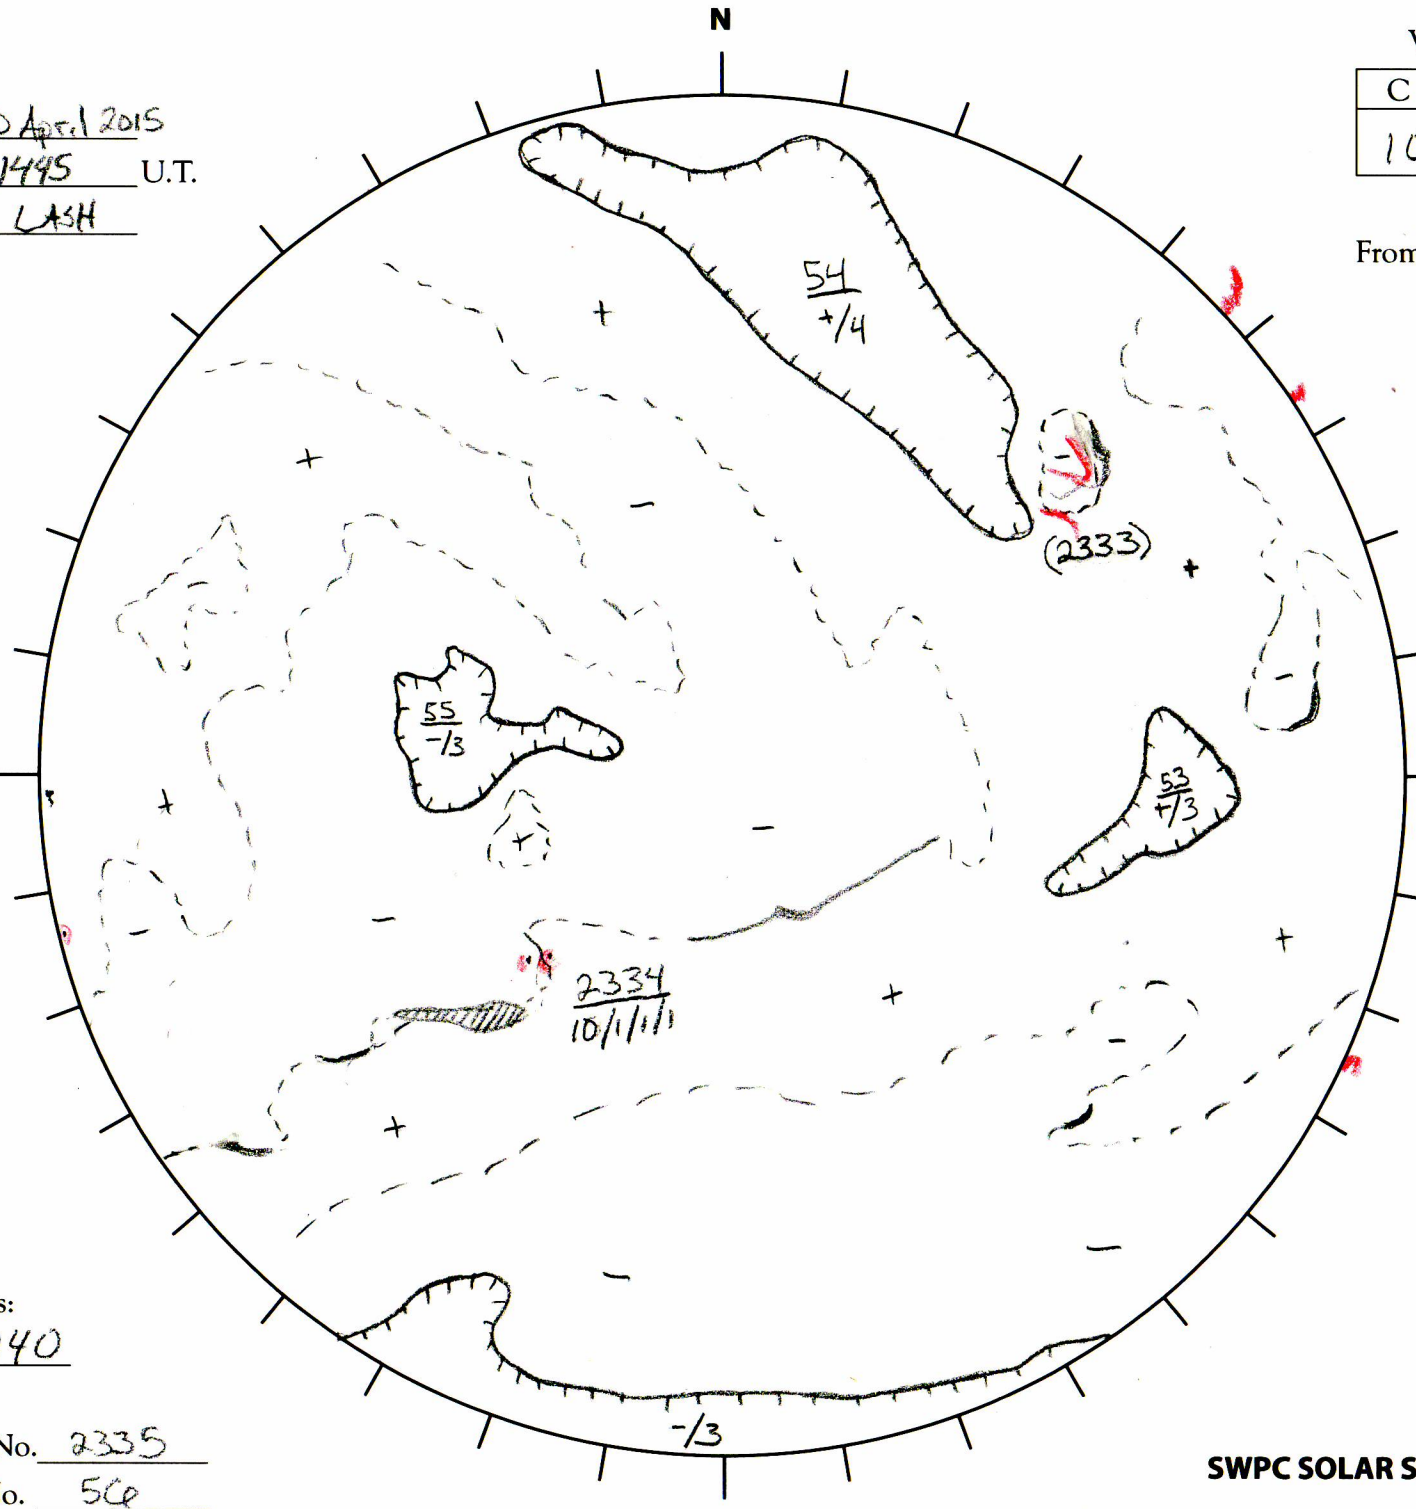

Date: 30 April 2015
 Time: 1445 U.T.
 Forecaster: LASH

Whole Disk Forecast

C	M	X	P
10	1	1	1

24 Hour Forecast
 From 0000 U.T. to 0000 U.T.

Data:

H-alpha. 1445 U.T.

Sunspots 1445 U.T.

CH 1439 U.T.

Mag. 1445 U.T.

185.33

E

W

5.33

Returning
 Carringtons:
140 to 140

Next Rgn. No. 2335
 Next CH No. 500

L_t 275.33

B_t -4.26

P_t -24.26