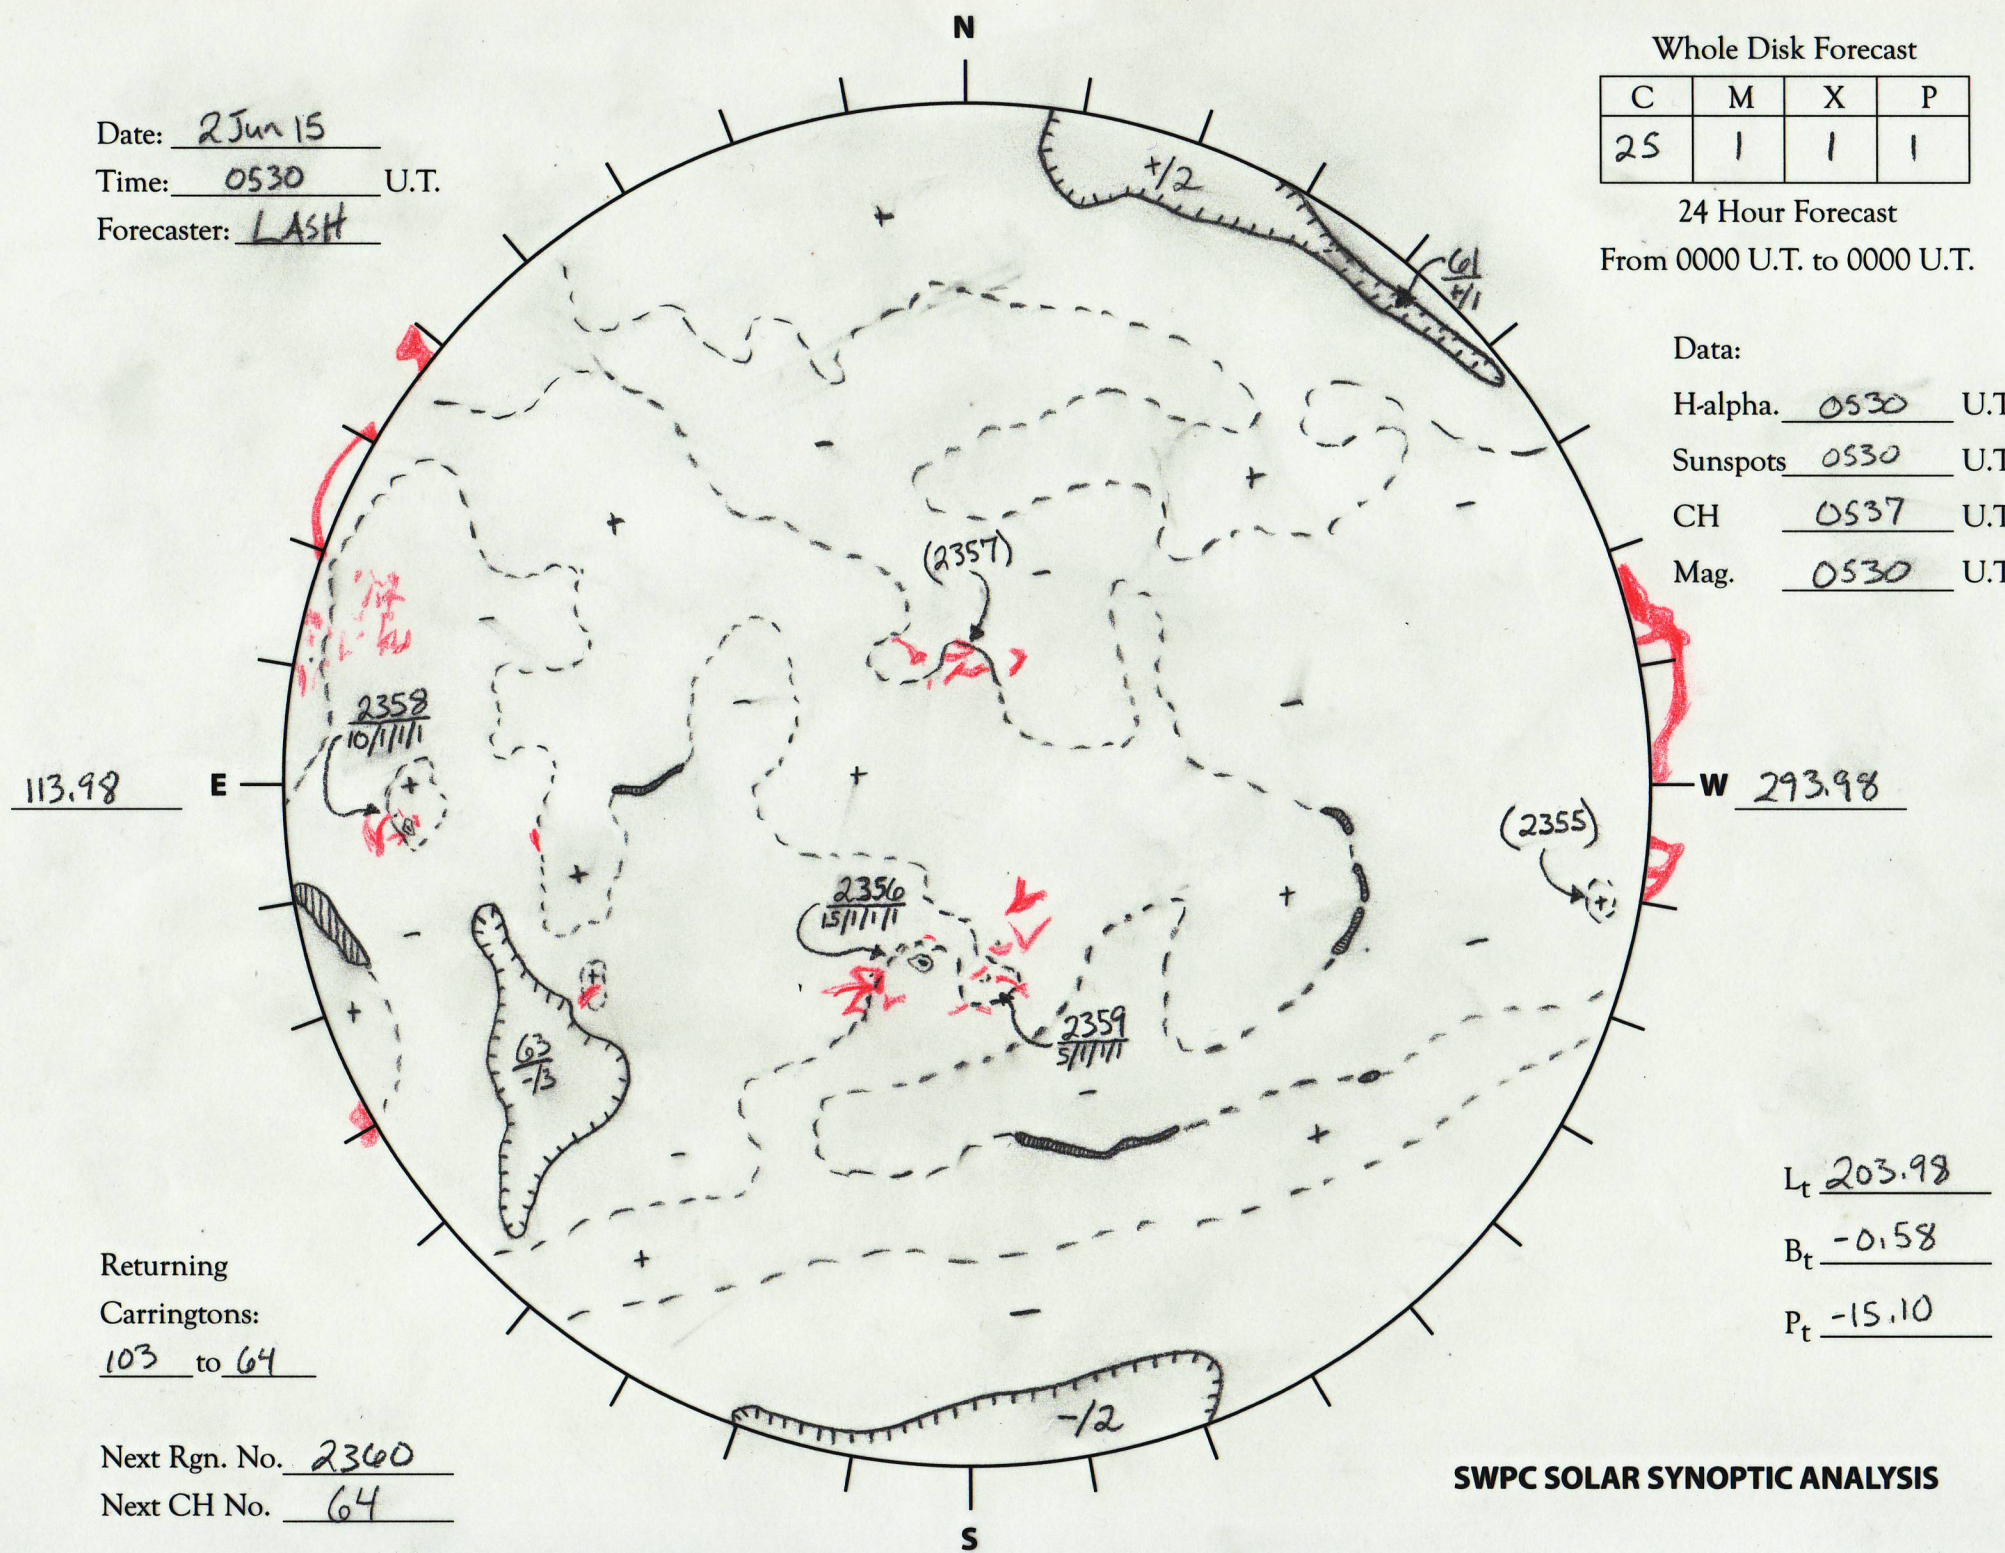

Date: 2 Jun 15  
 Time: 0530 U.T.  
 Forecaster: LASH

Whole Disk Forecast

C	M	X	P
25	1	1	1

24 Hour Forecast  
 From 0000 U.T. to 0000 U.T.

Data:  
 H-alpha. 0530 U.T.  
 Sunspots 0530 U.T.  
 CH 0537 U.T.  
 Mag. 0530 U.T.

113.98 E

W 293.98

Returning  
 Carringtons:  
103 to 64

Next Rgn. No. 2360  
 Next CH No. 64

$L_t$  203.98  
 $B_t$  -0.58  
 $P_t$  -15.10