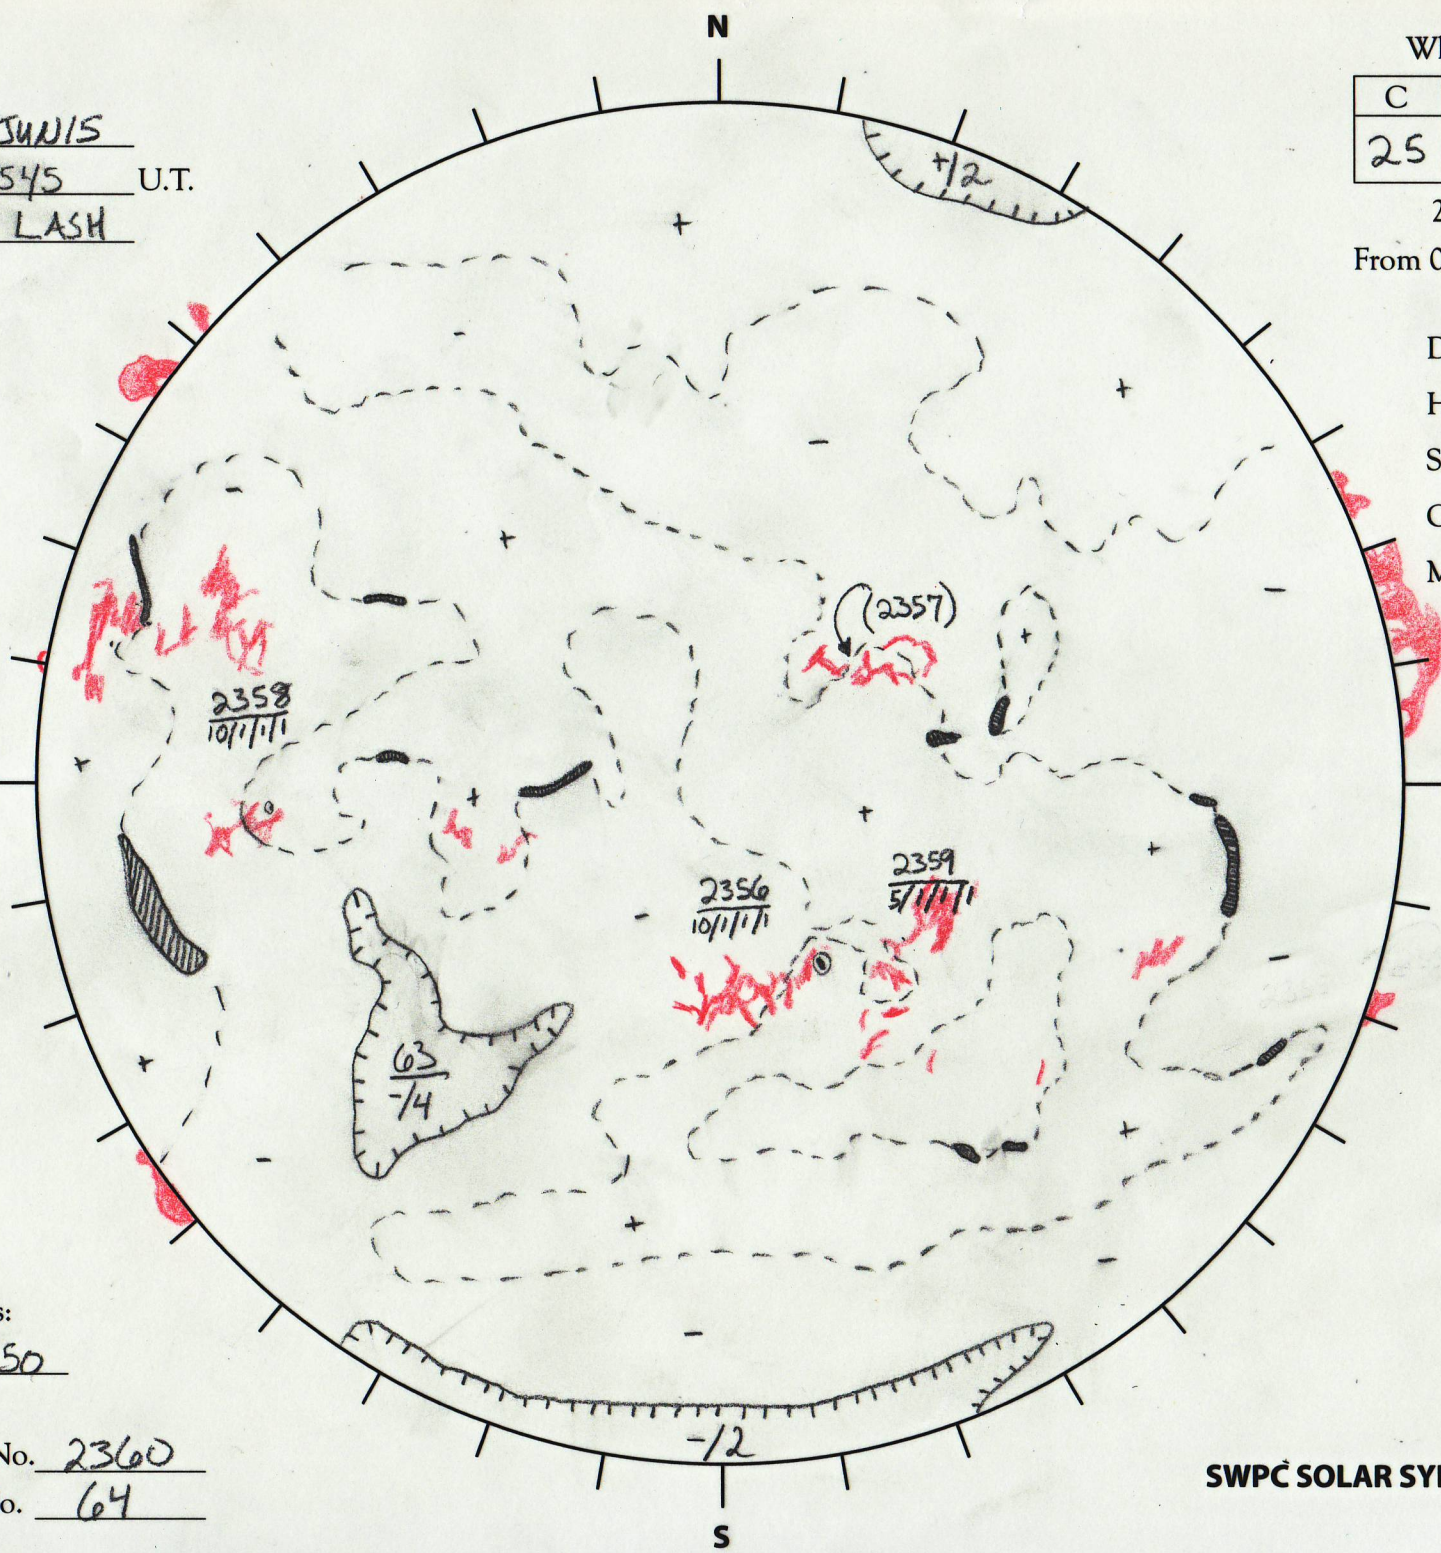

Date: 03 JUN 15
 Time: 0545 U.T.
 Forecaster: LASH

Whole Disk Forecast

C	M	X	P
25	1	1	1

24 Hour Forecast
 From 0000 U.T. to 0000 U.T.

Data:

H-alpha. 0545 U.T.

Sunspots 0545 U.T.

CH 0551 U.T.

Mag. 0545 U.T.

100.60

E

W 280.60

L_t 190.60

B_t -0.46

P_t -14.72

Returning
 Carringtons:

90 to 50

Next Rgn. No. 2360

Next CH No. 64

SWPC SOLAR SYNOPTIC ANALYSIS

S