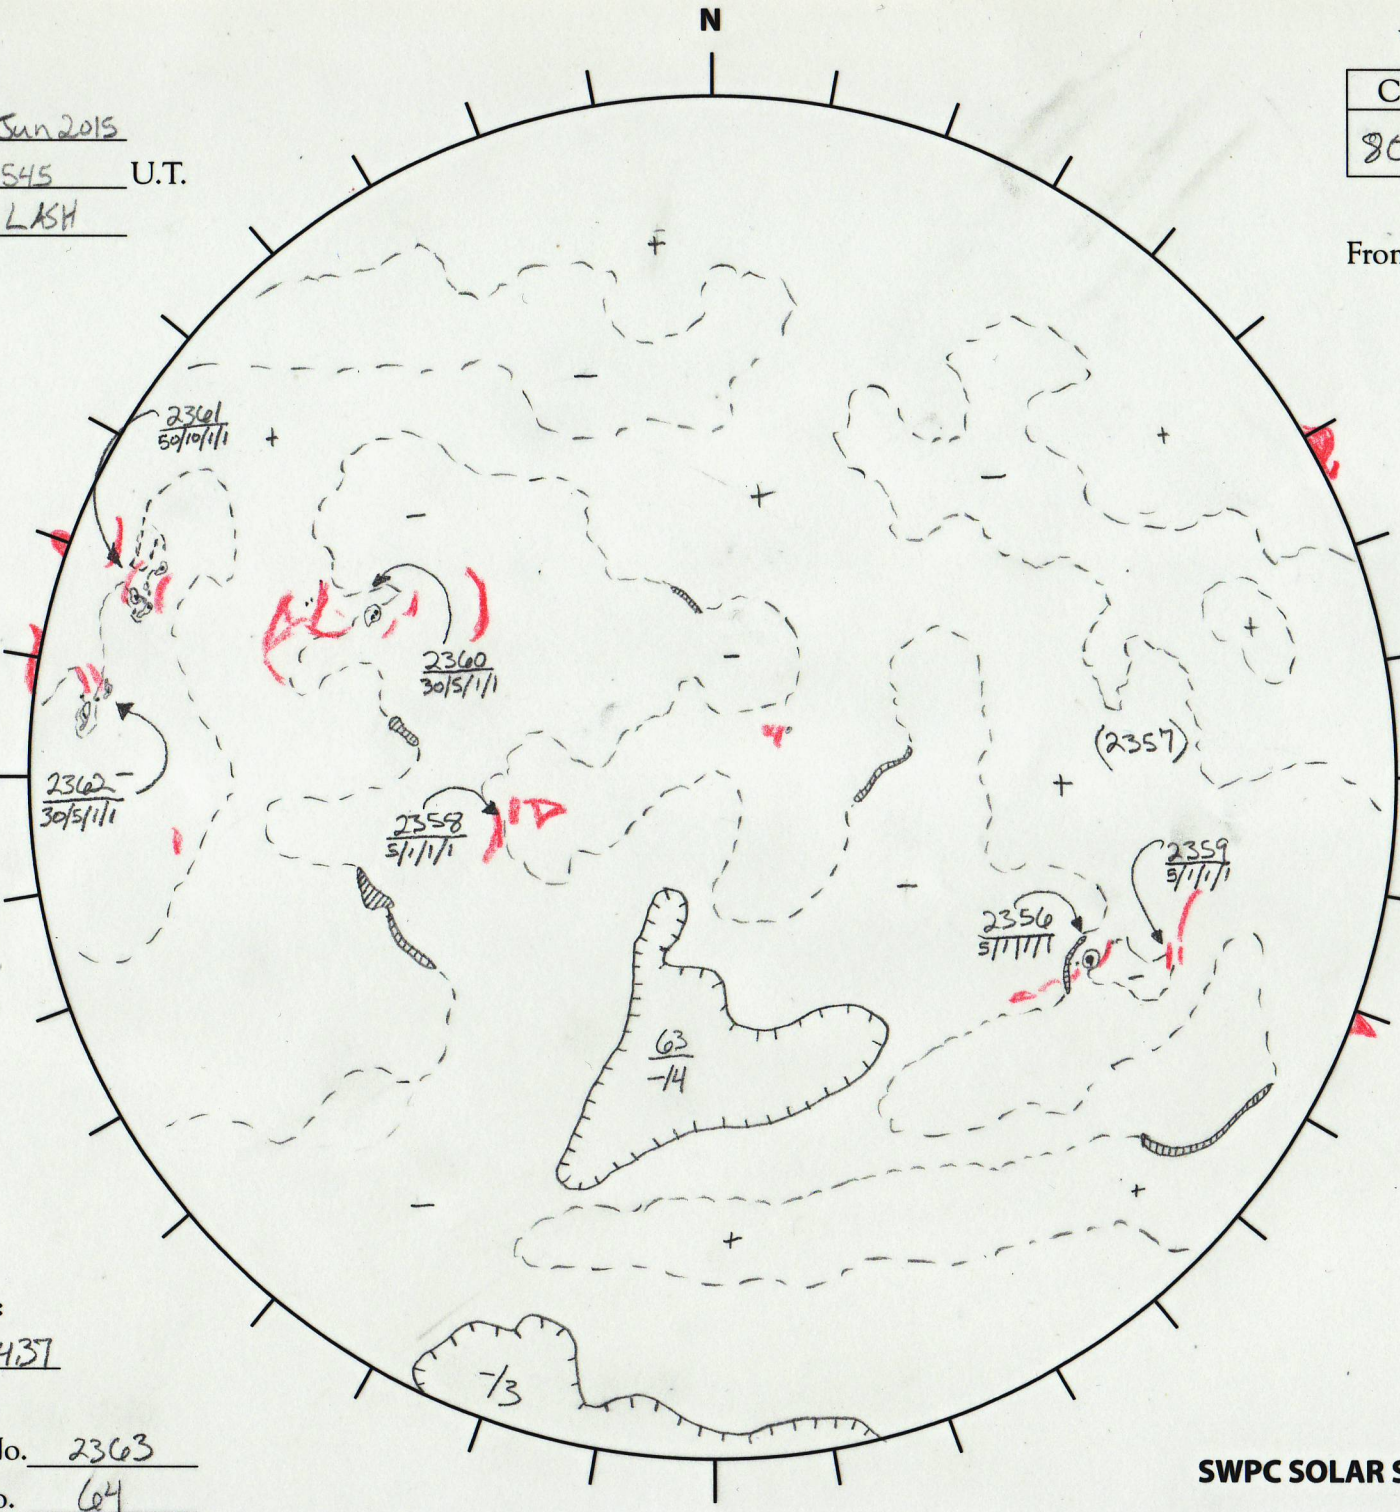

Date: 05 Jun 2015
 Time: 0545 U.T.
 Forecaster: LASH

Whole Disk Forecast

C	M	X	P
80	15	1	1

24 Hour Forecast
 From 0000 U.T. to 0000 U.T.

Data:
 H-alpha. 0545 U.T.
 Sunspots 0545 U.T.
 CH 0537 U.T.
 Mag. 0545 U.T.

74.14

E

W 254.14

Returning
 Carringtons:
64.07 to 24.37

Next Rgn. No. 2363
 Next CH No. 64

L_t 164.14
 B_t -0.21
 P_t -13.95