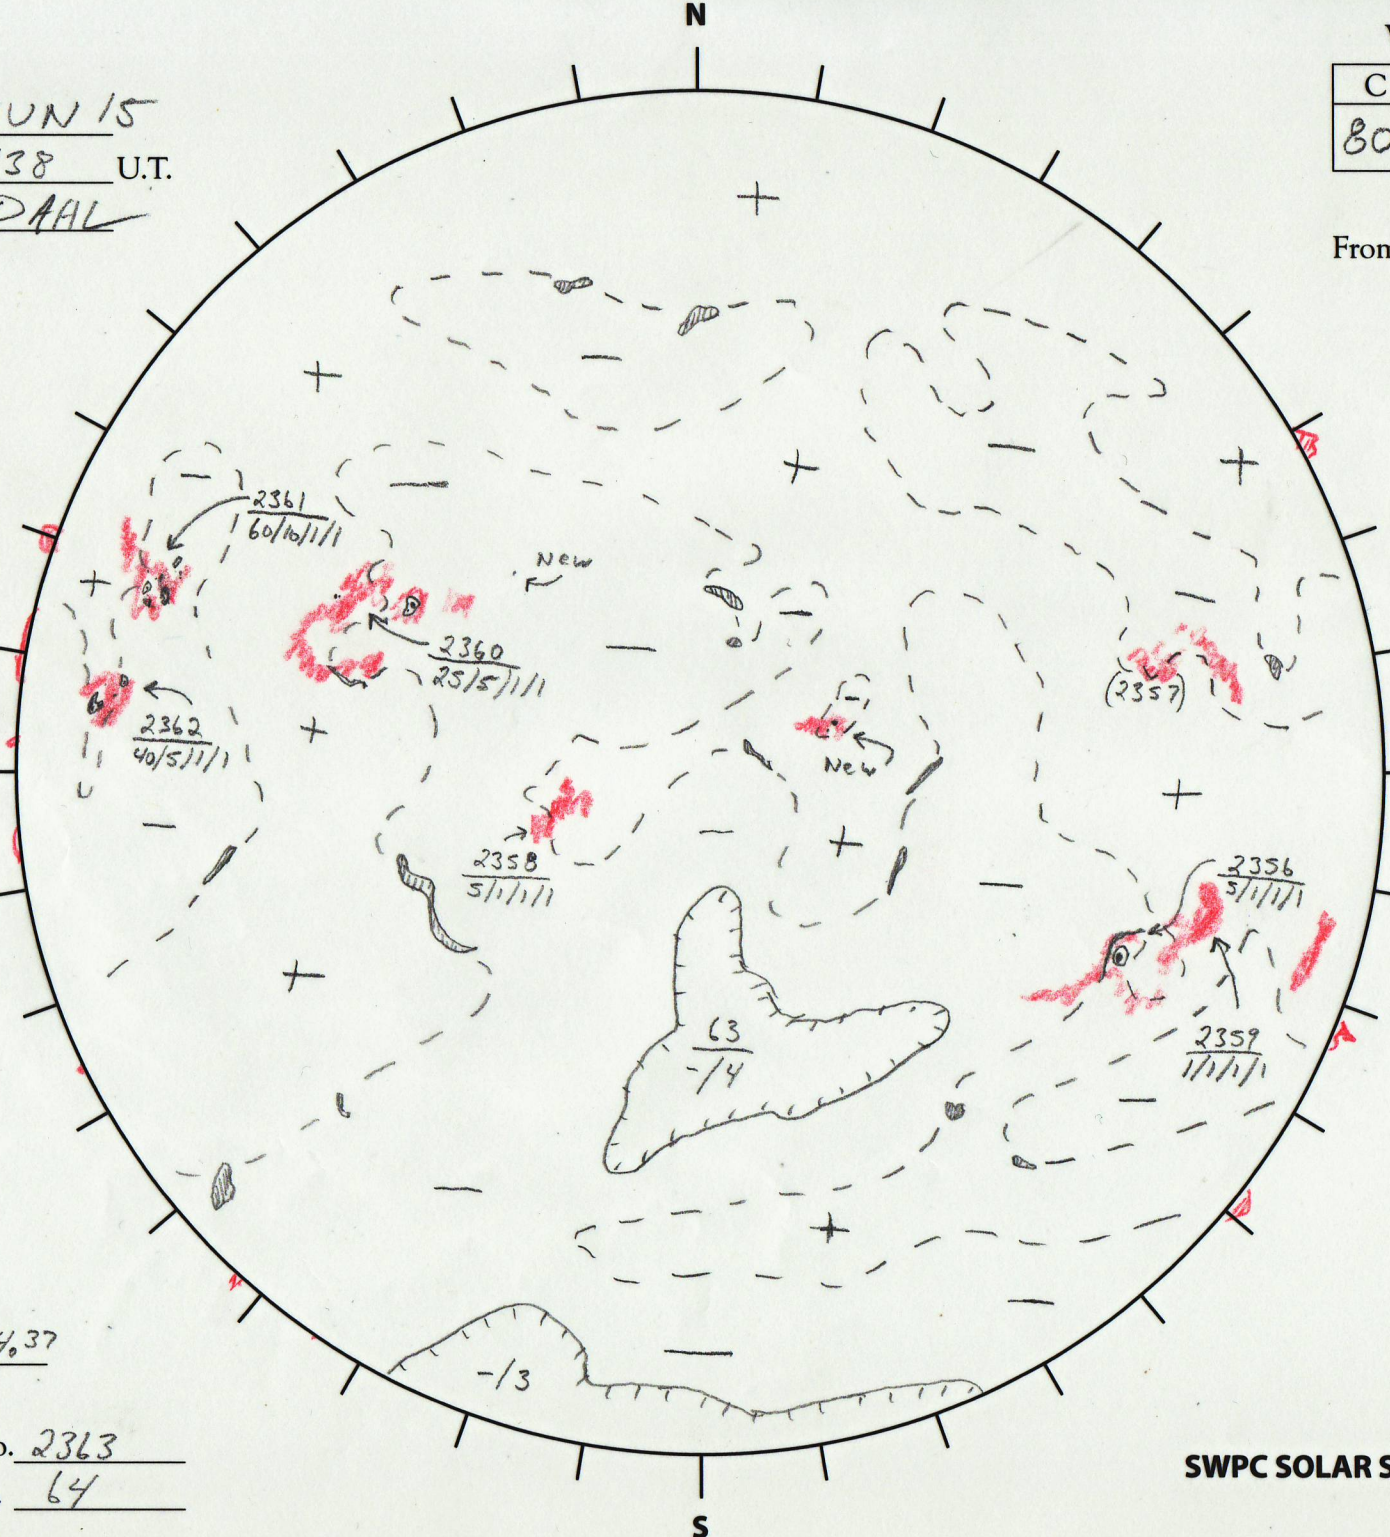

Date: 5 JUN 15
 Time: 1438 U.T.
 Forecaster: DAAL

Whole Disk Forecast

C	M	X	P
80	20	1	1

24 Hour Forecast
 From 0000 U.T. to 0000 U.T.

Data:
 H-alpha. 1438 U.T.
 Sunspots 1415 U.T.
 CH 1425 U.T.
 Mag. 1415 U.T.

69.24 E

W 249.24

Returning
 Carringtons:
64.07 to 24.37

Next Rgn. No. 2363
 Next CH No. 64

L_t 159.24
 B_t -0.17
 P_t -13.80