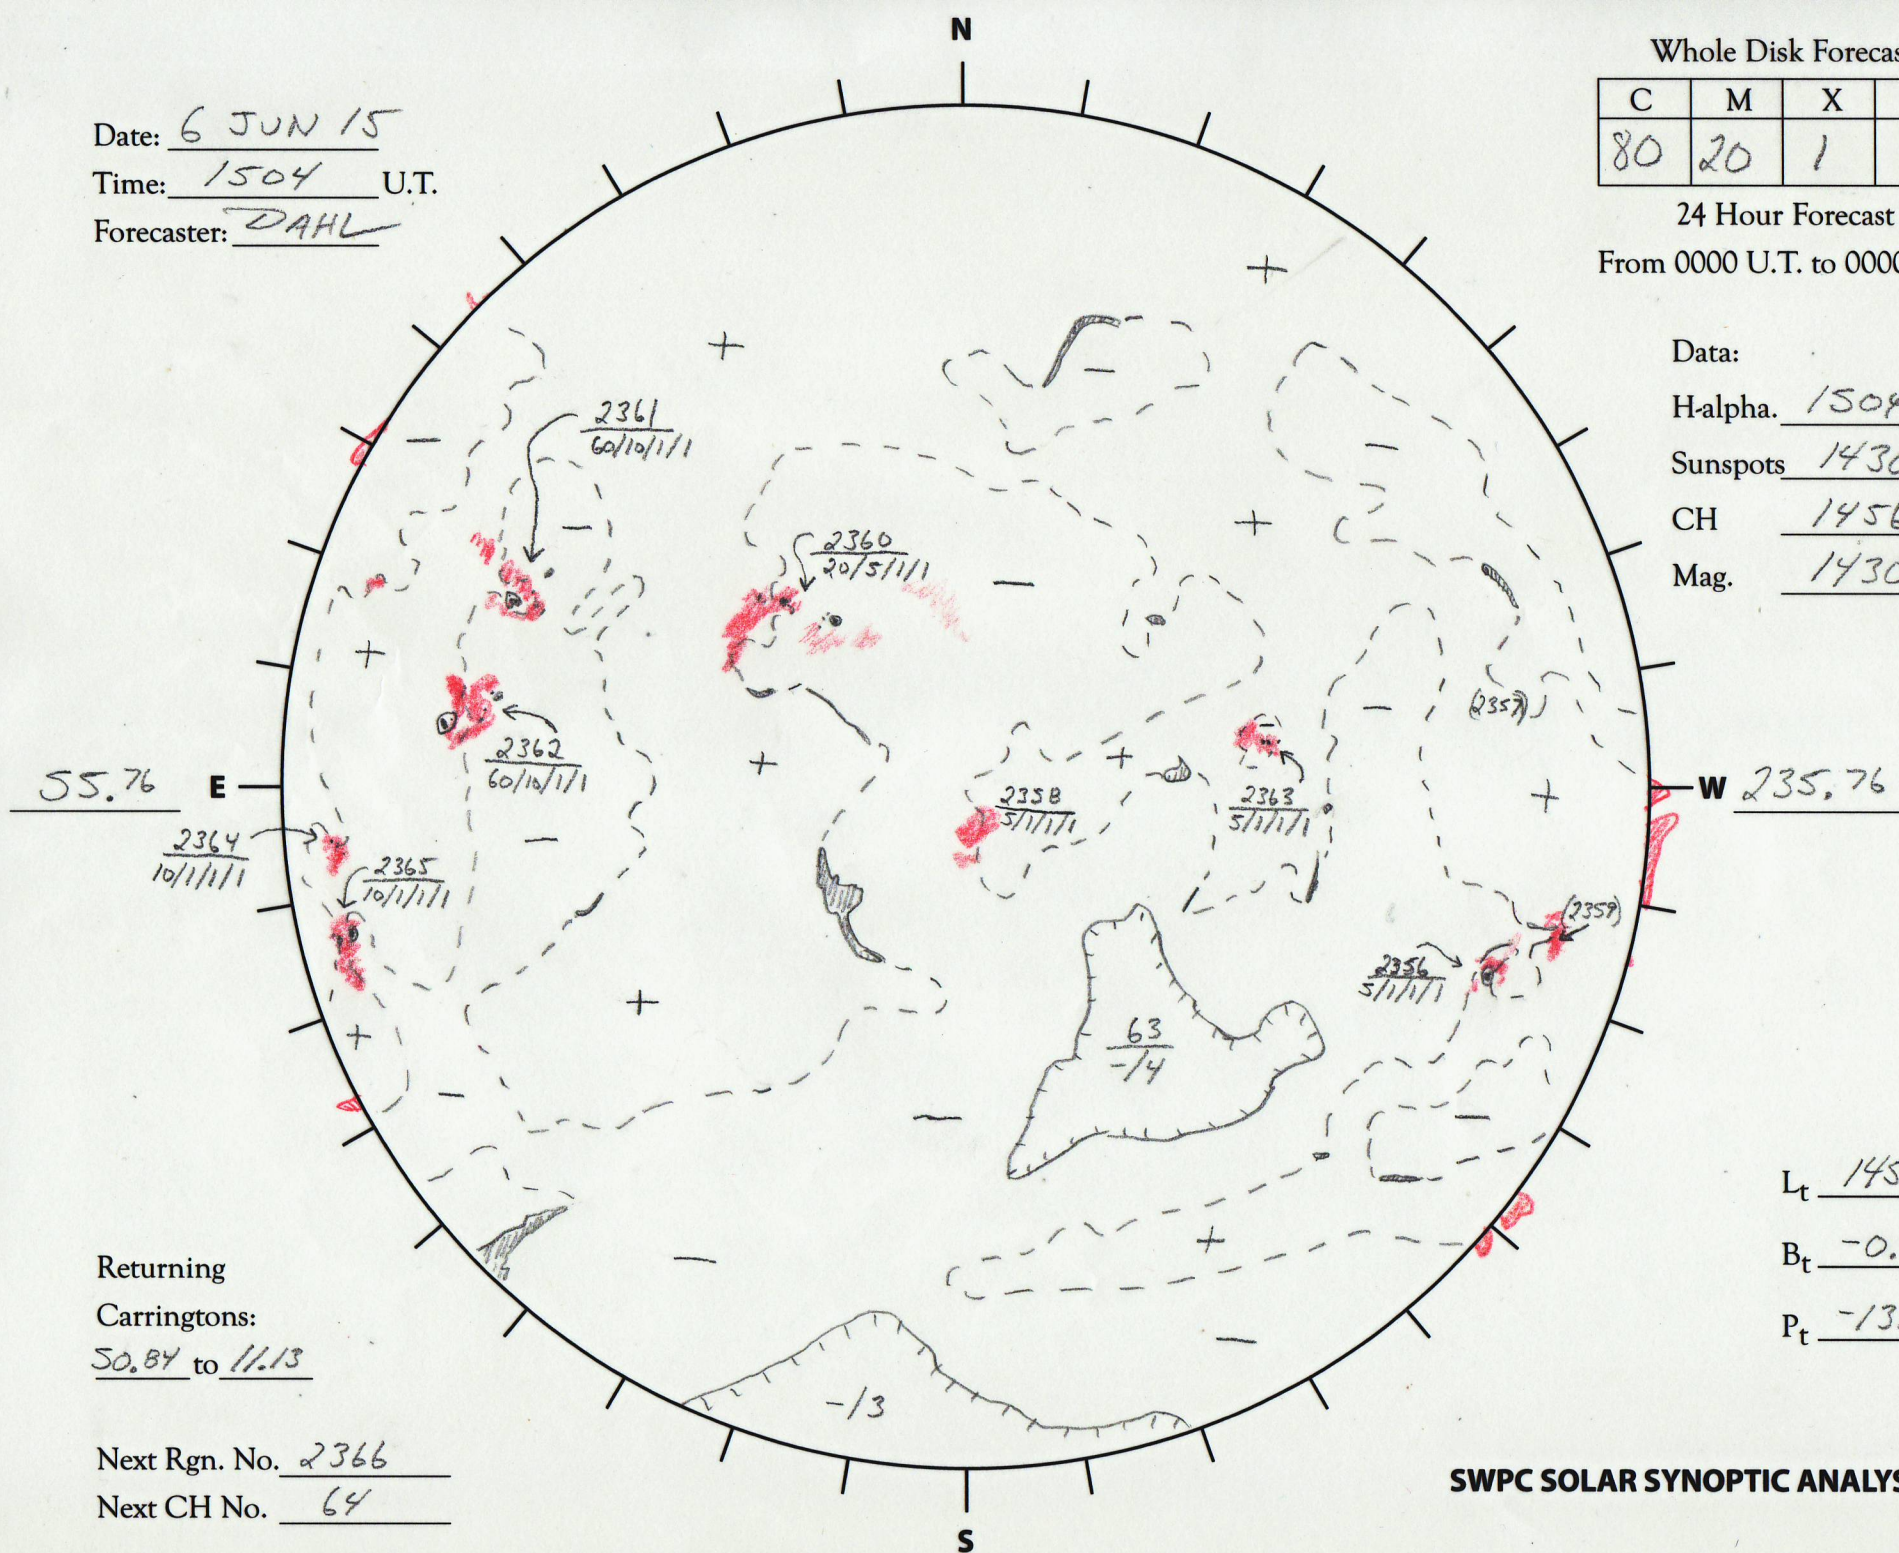

Date: 6 JUN 15
 Time: 1504 U.T.
 Forecaster: DAHL

Whole Disk Forecast

C	M	X	P
80	20	1	1

24 Hour Forecast
 From 0000 U.T. to 0000 U.T.

Data:

H-alpha. 1504 U.T.

Sunspots 1430 U.T.

CH 1456 U.T.

Mag. 1430 U.T.

Returning
 Carringtons:
50.84 to 11.13

Next Rgn. No. 2366
 Next CH No. 64

L_t 145.76

B_t -0.05

P_t -13.40