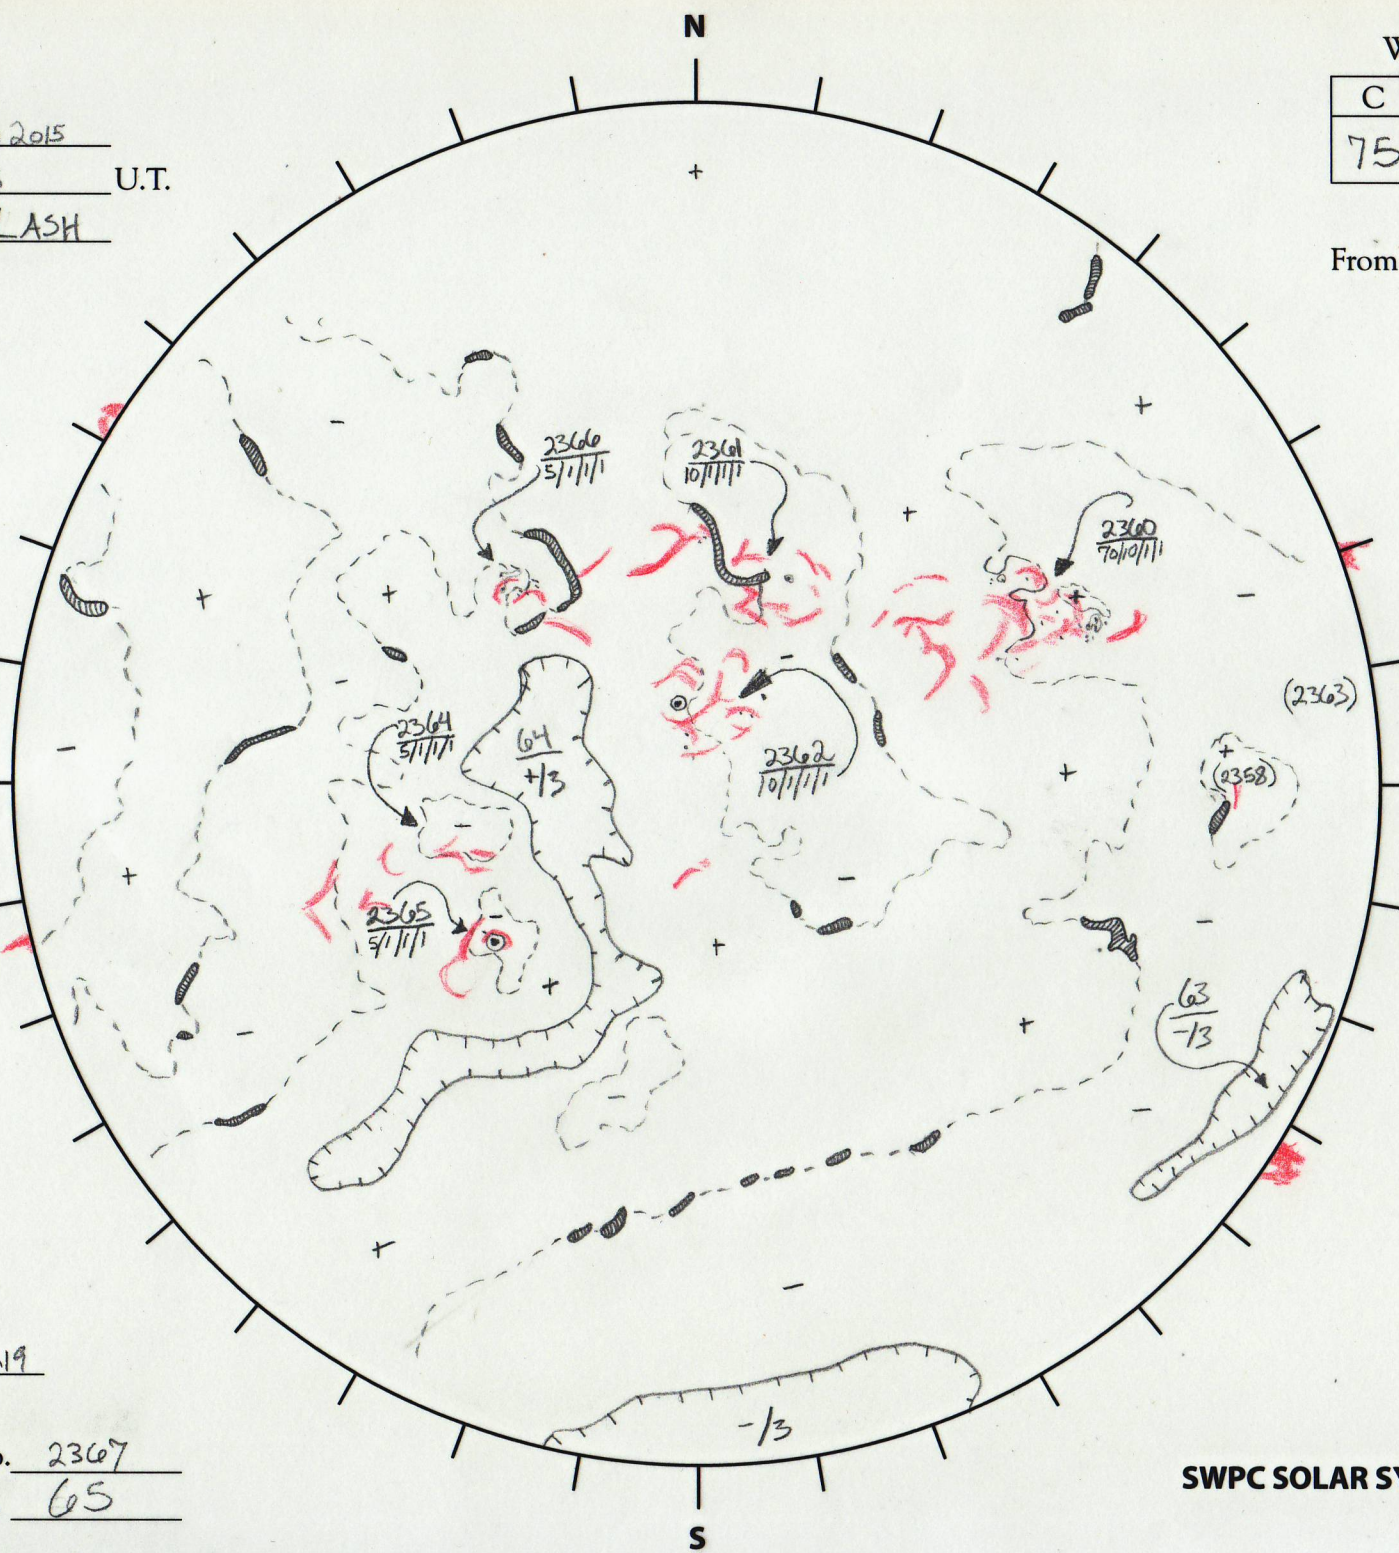

Date: 10 Jun 2015  
 Time: 0545 U.T.  
 Forecaster: LASH

Whole Disk Forecast

C	M	X	P
75	15	1	1

24 Hour Forecast  
 From 0000 U.T. to 0000 U.T.

Data:  
 H-alpha. 0545 U.T.  
 Sunspots 0545 U.T.  
 CH 0542 U.T.  
 Mag. 0545 U.T.

7.96

187.96

Returning Carringtons:  
357.89 to 318.19

Next Rgn. No. 2367  
 Next CH No. 65

$L_t$  97.96  
 $B_t$  0.39  
 $P_t$  -11.94