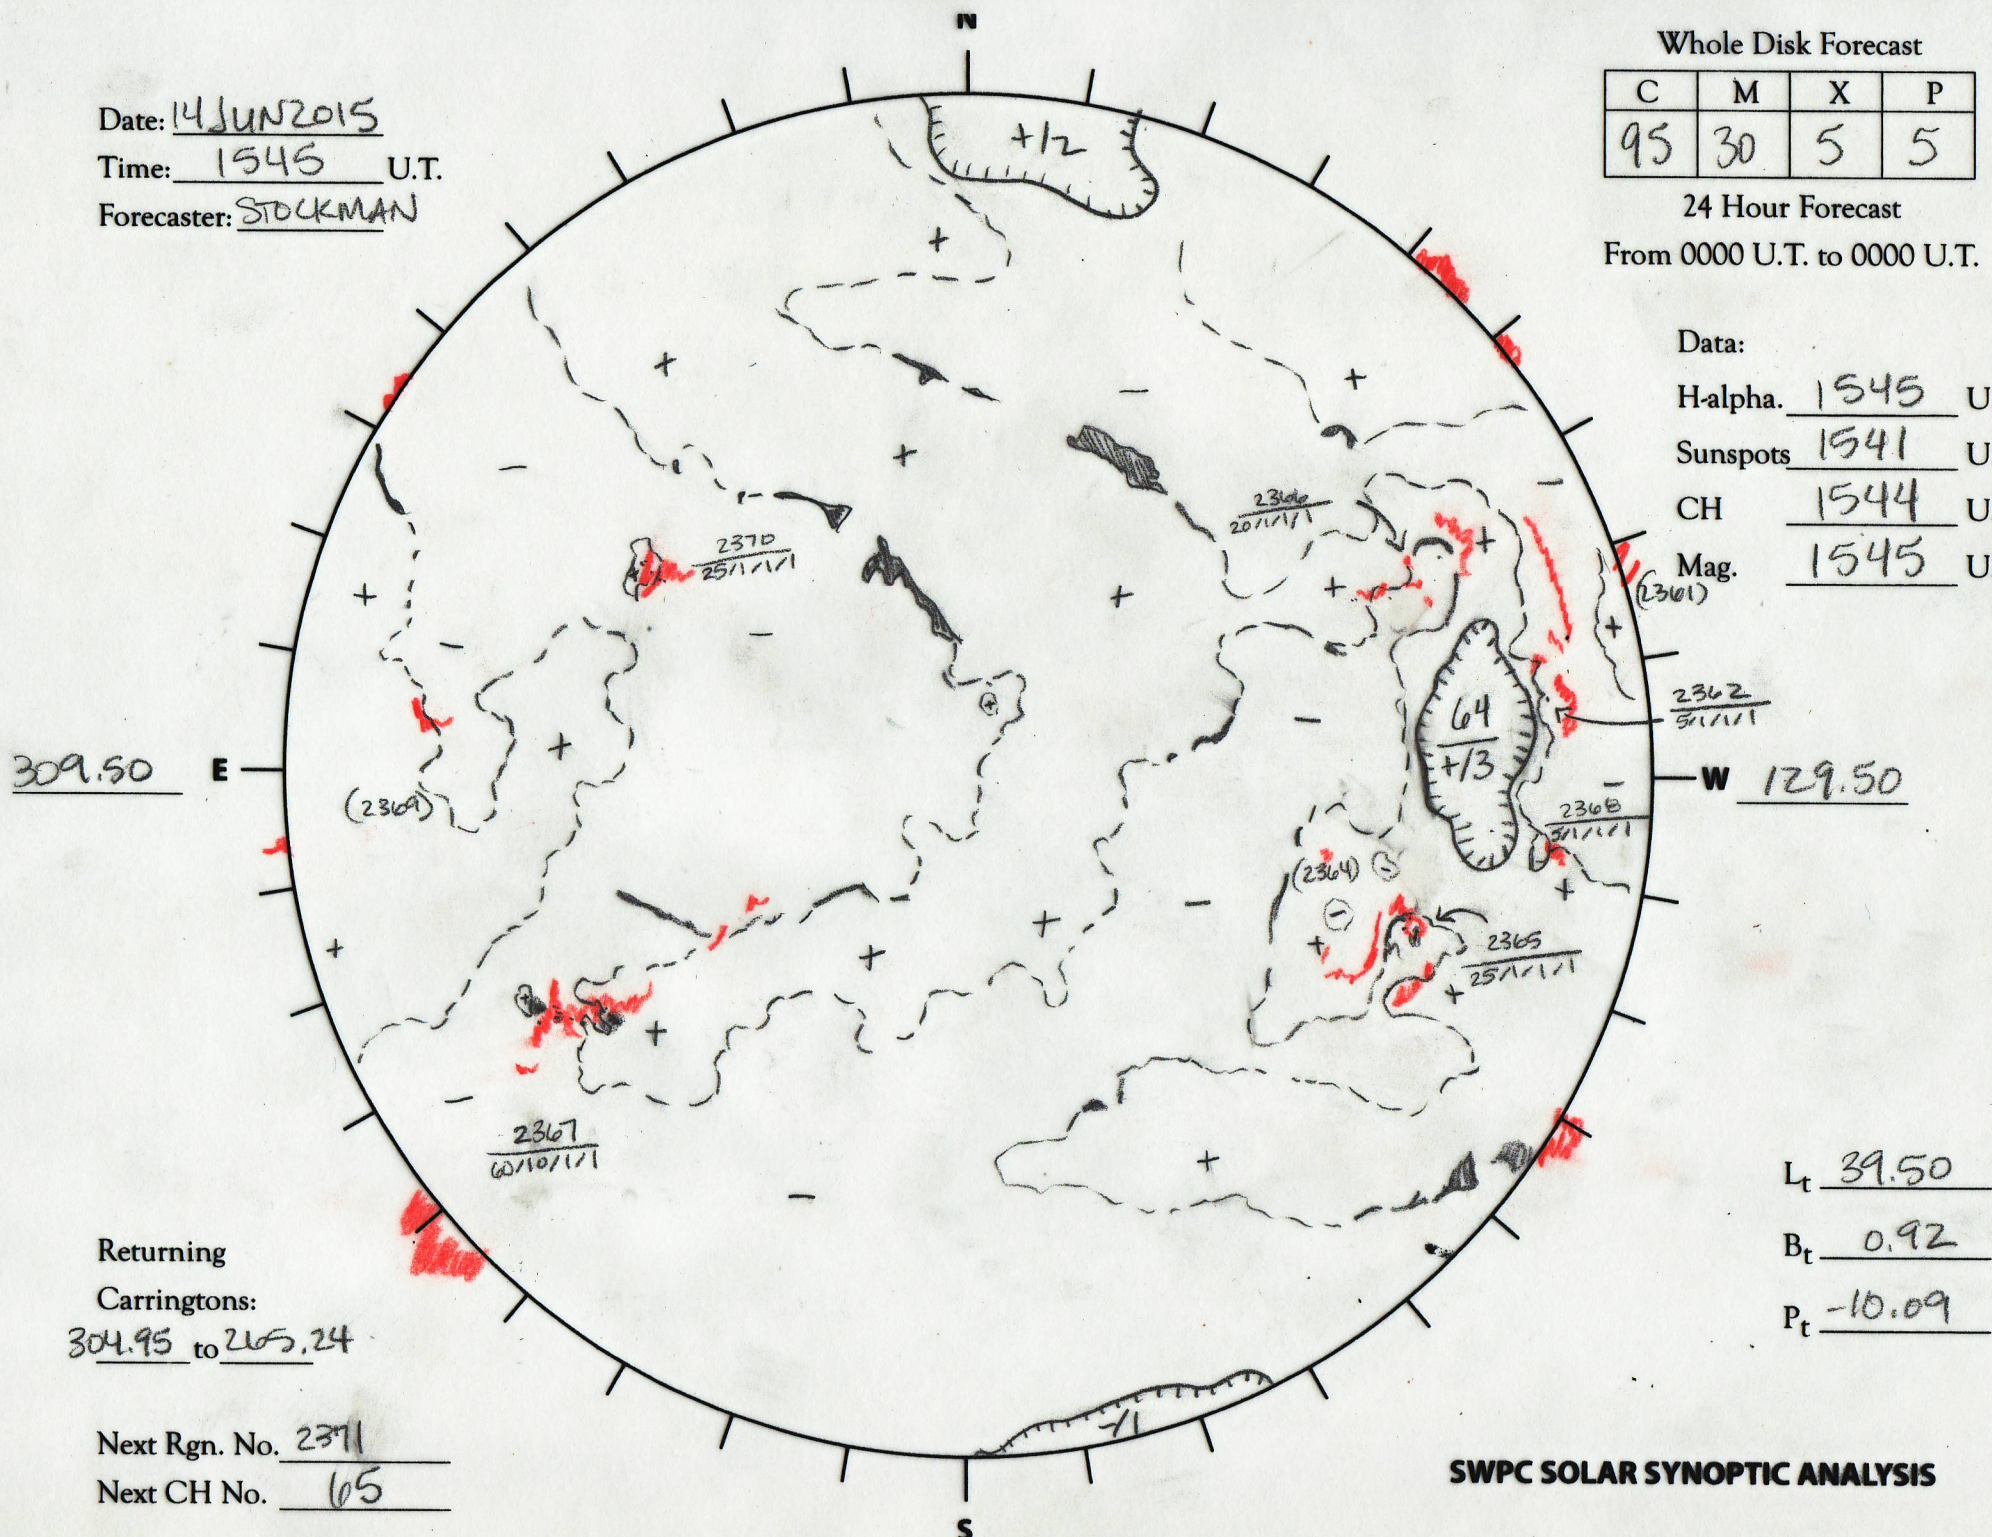

Date: 14 JUN 2015
 Time: 1545 U.T.
 Forecaster: STOCKMAN

Whole Disk Forecast

C	M	X	P
95	30	5	5

24 Hour Forecast
 From 0000 U.T. to 0000 U.T.

Data:

H-alpha. 1545 U.T.

Sunspots 1541 U.T.

CH 1544 U.T.

Mag. 1545 U.T.

309.50

2362
31/11/11

W 129.50

Returning
 Carringtons:
304.95 to 265.24

L_t 39.50

B_t 0.92

P_t -10.09

Next Rgn. No. 2371
 Next CH No. 65