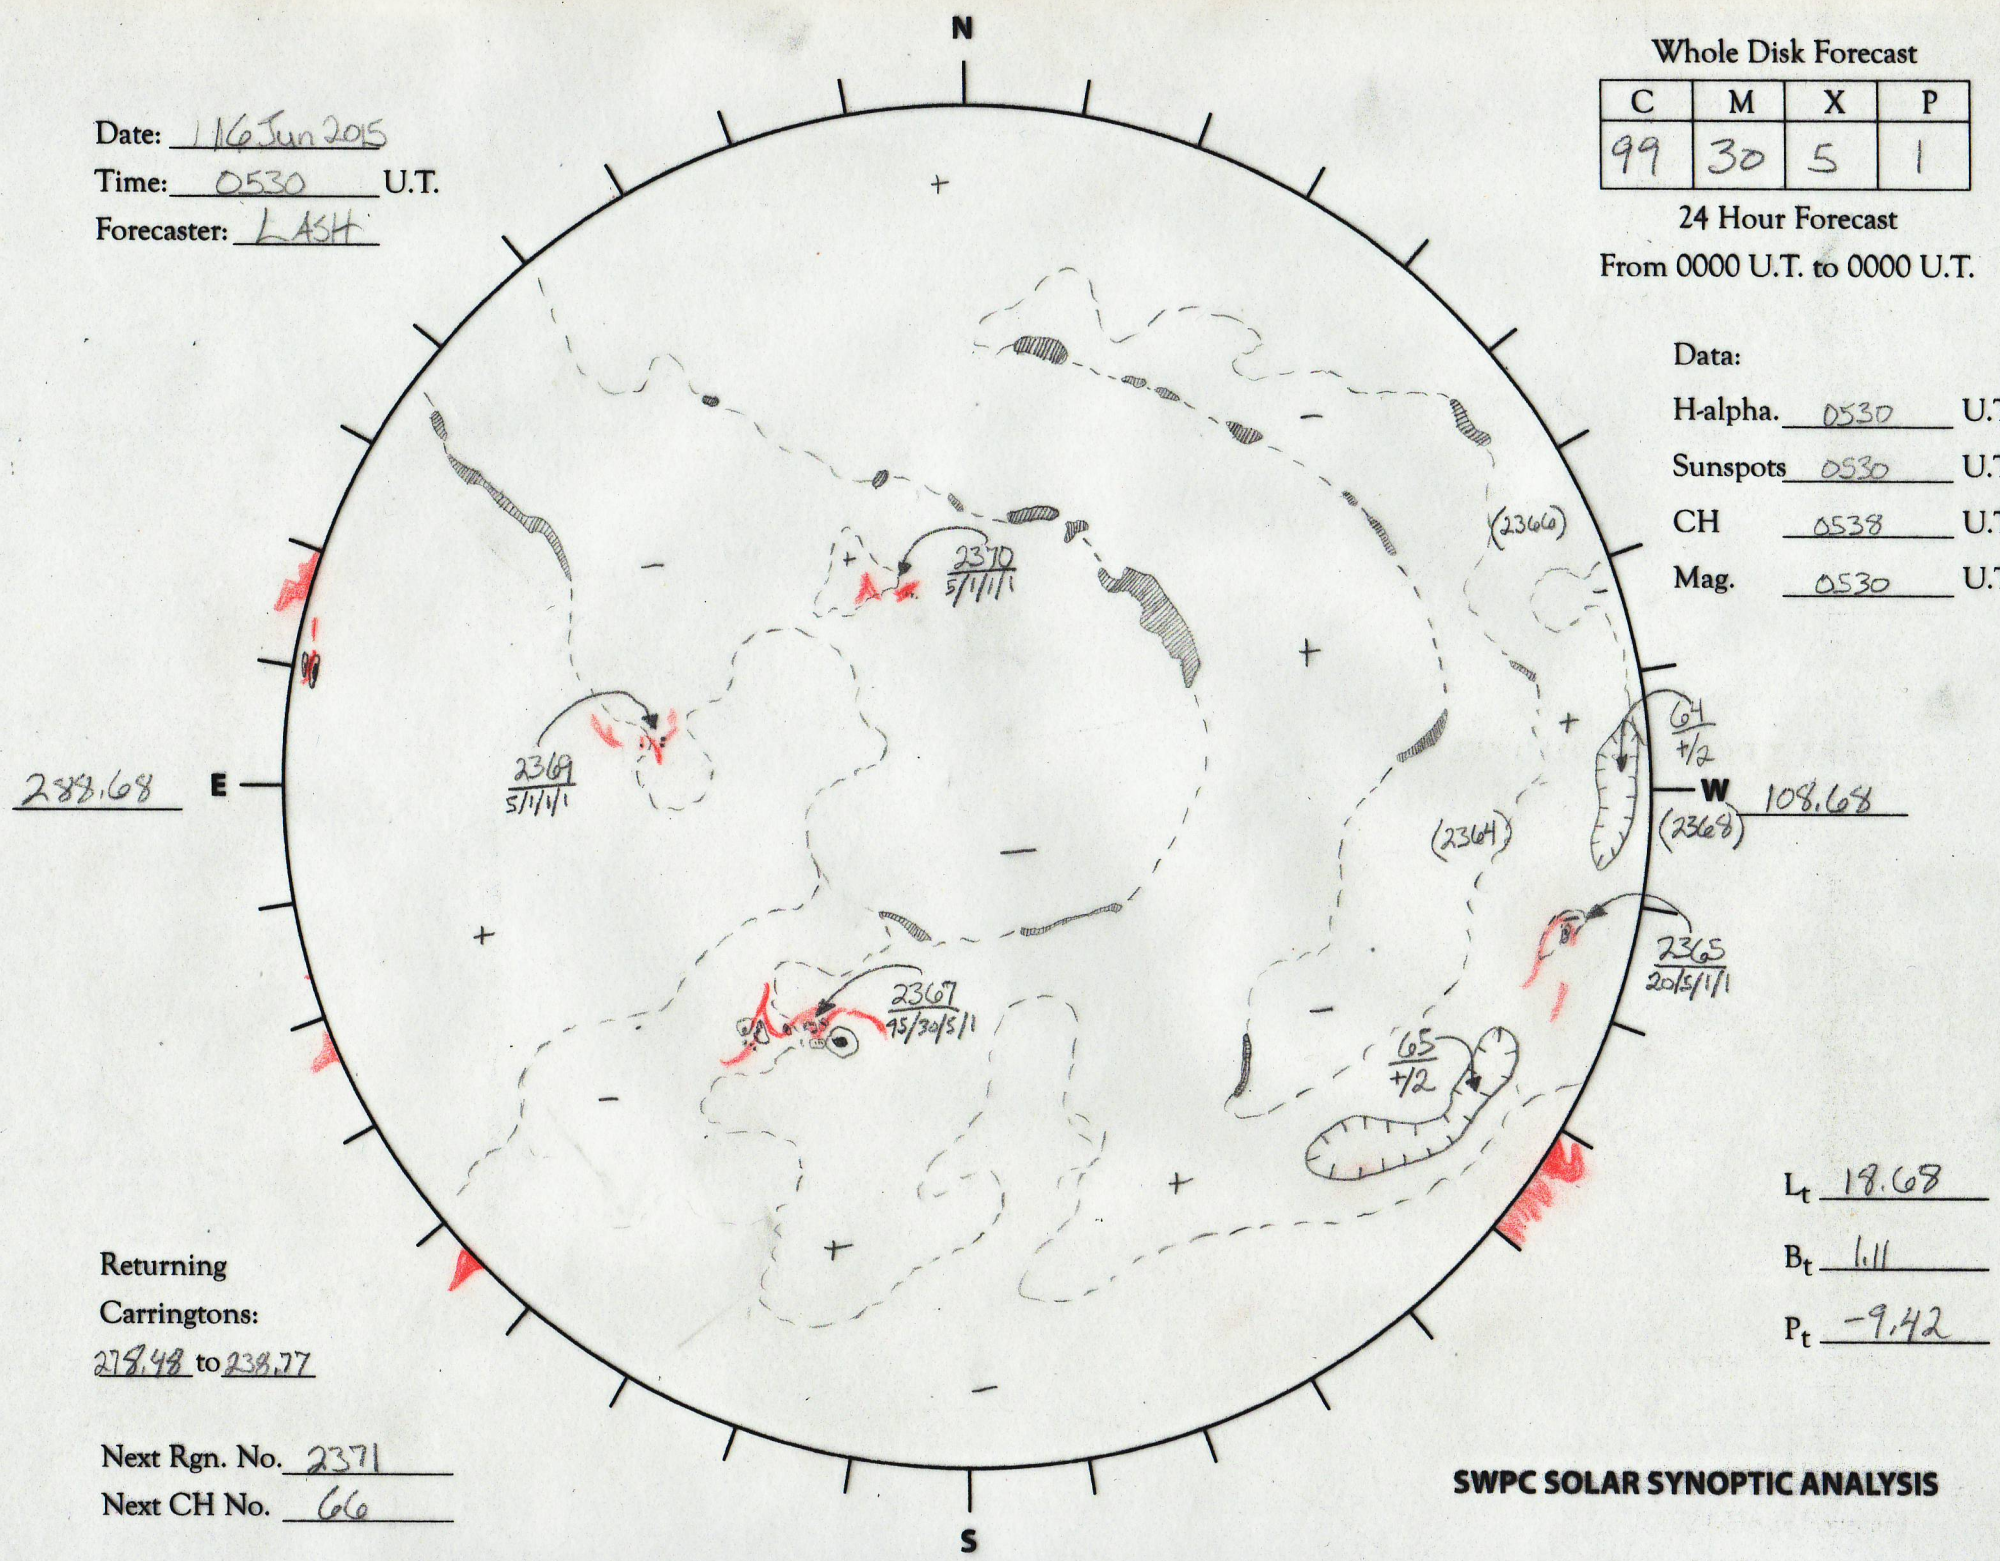

Date: 11 Jun 2015
 Time: 0530 U.T.
 Forecaster: LASH

Whole Disk Forecast

C	M	X	P
99	30	5	1

24 Hour Forecast
 From 0000 U.T. to 0000 U.T.

Data:
 H-alpha. 0530 U.T.
 Sunspots 0530 U.T.
 CH 0538 U.T.
 Mag. 0530 U.T.

288.68 E

64
+1/2
W 108.68
(2368)

Returning
 Carringtons:
278.48 to 238.77

L_t 18.68
B_t 1.11
P_t -9.42

Next Rgn. No. 2371
 Next CH No. 66