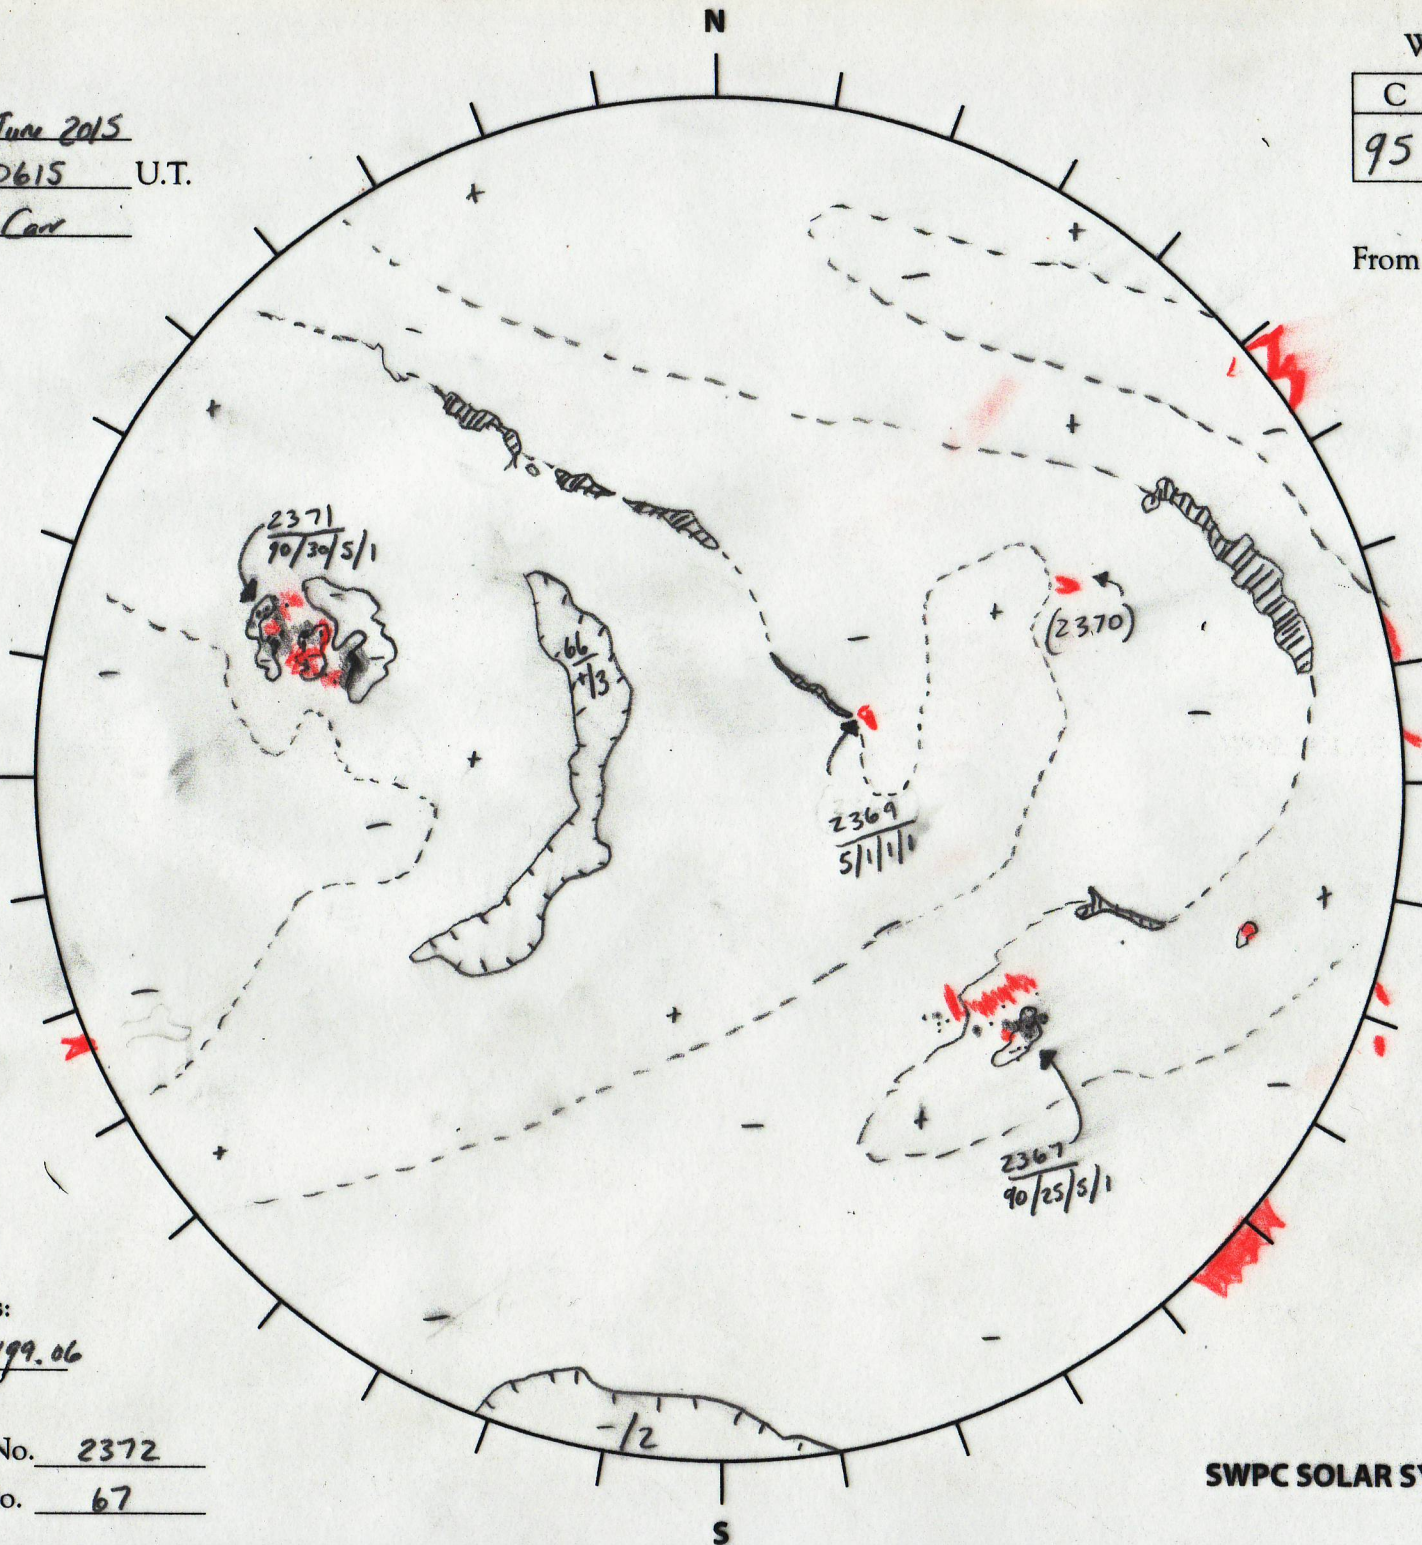

Date: 19 June 2015  
 Time: 0615 U.T.  
 Forecaster: Car

Whole Disk Forecast

C	M	X	P
95	70	15	95

24 Hour Forecast

From 0000 U.T. to 0000 U.T.

Data:

H-alpha. 0615 U.T.

Sunspots 0637 U.T.

CH 0637 U.T.

Mag. 0637 U.T.

248.56

E

W

68.56

Returning  
 Carringtons:  
238.27 to 199.06

Next Rgn. No. 2372  
 Next CH No. 67

$L_t$  338.56  
 $B_t$  1.47  
 $P_t$  -8.11