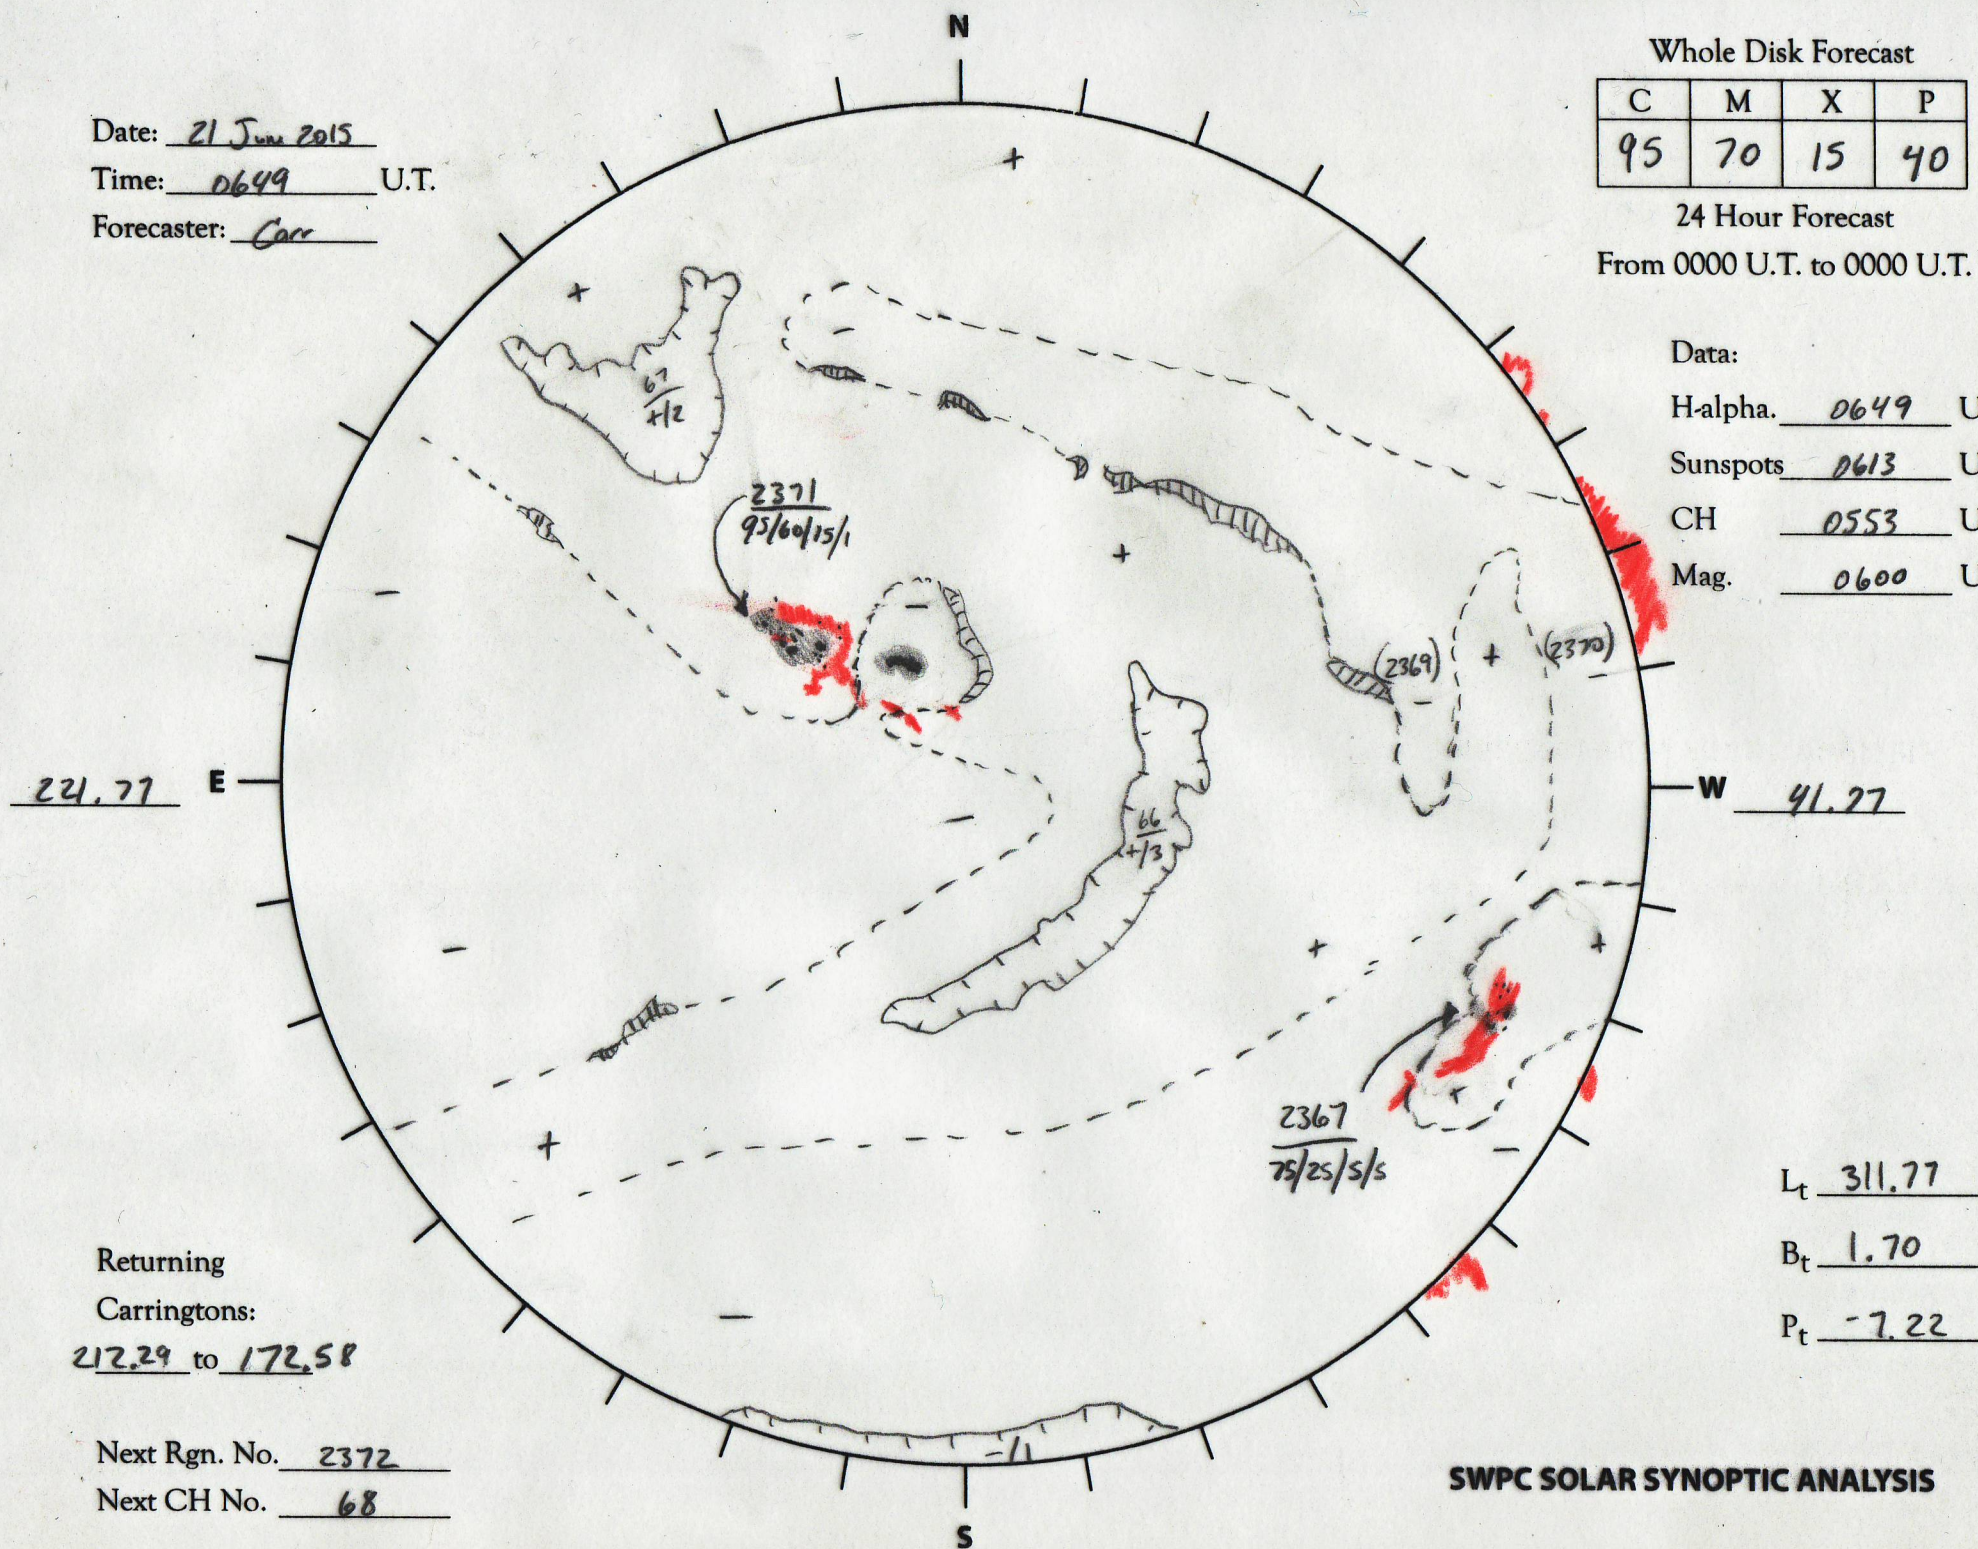

Date: 21 June 2015
 Time: 0649 U.T.
 Forecaster: Car

Whole Disk Forecast

C	M	X	P
95	70	15	40

24 Hour Forecast
 From 0000 U.T. to 0000 U.T.

Data:
 H-alpha. 0649 U.T.
 Sunspots 0613 U.T.
 CH 0553 U.T.
 Mag. 0600 U.T.

Returning
 Carringtons:
212.29 to 172.58

Next Rgn. No. 2372
 Next CH No. 68

L_t 311.77
 B_t 1.70
 P_t -7.22