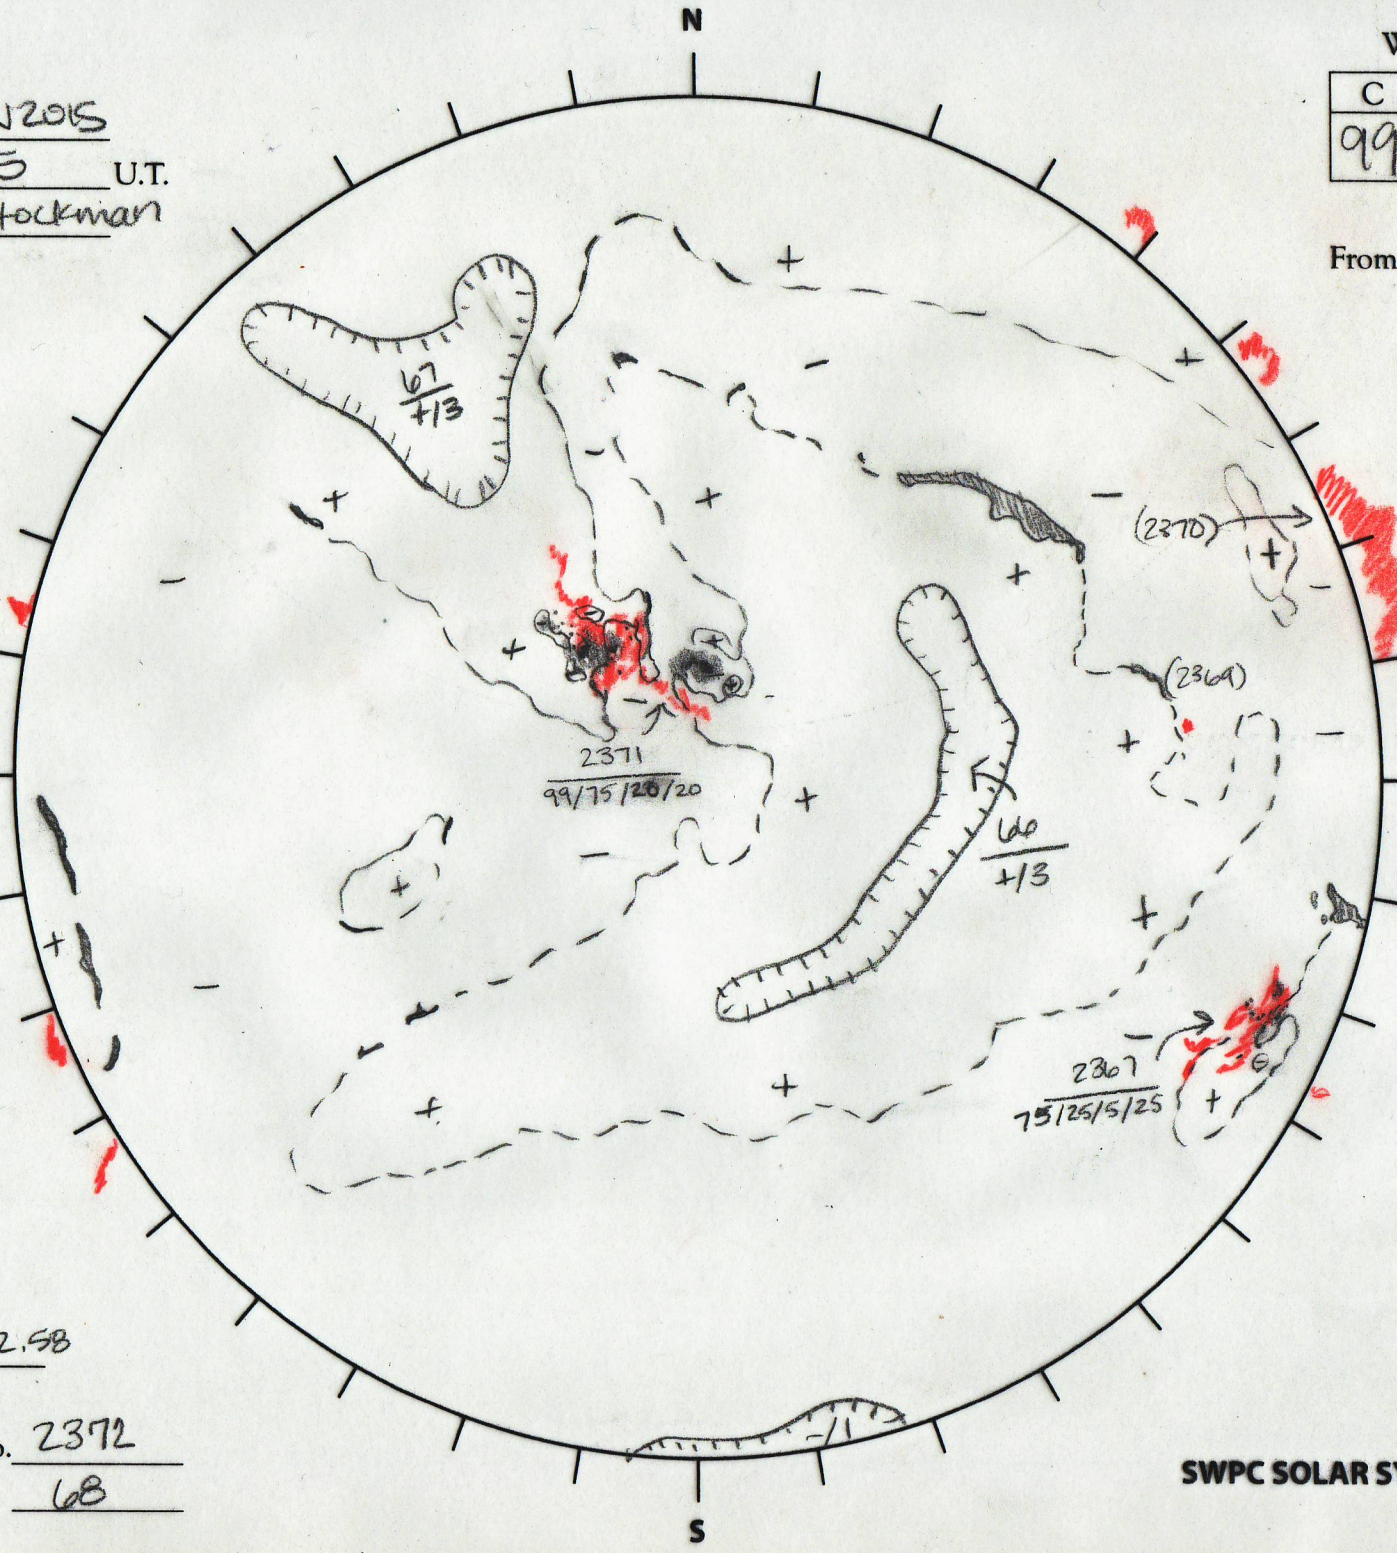

Date: 21 JUN 2015
 Time: 1615 U.T.
 Forecaster: Stockman

Whole Disk Forecast

C	M	X	P
99	75	20	99

24 Hour Forecast
 From 0000 U.T. to 0000 U.T.

Data:
 H-alpha. 1615 U.T.
 Sunspots 1607 U.T.
 CH 1613 U.T.
 Mag. 1618 U.T.

216.57 E

W 36.57

Returning
 Carringtons:
212.29 to 172.58

Next Rgn. No. 2372
 Next CH No. 68

L_t 306.57
 B_t 1.75
 P_t -7.04