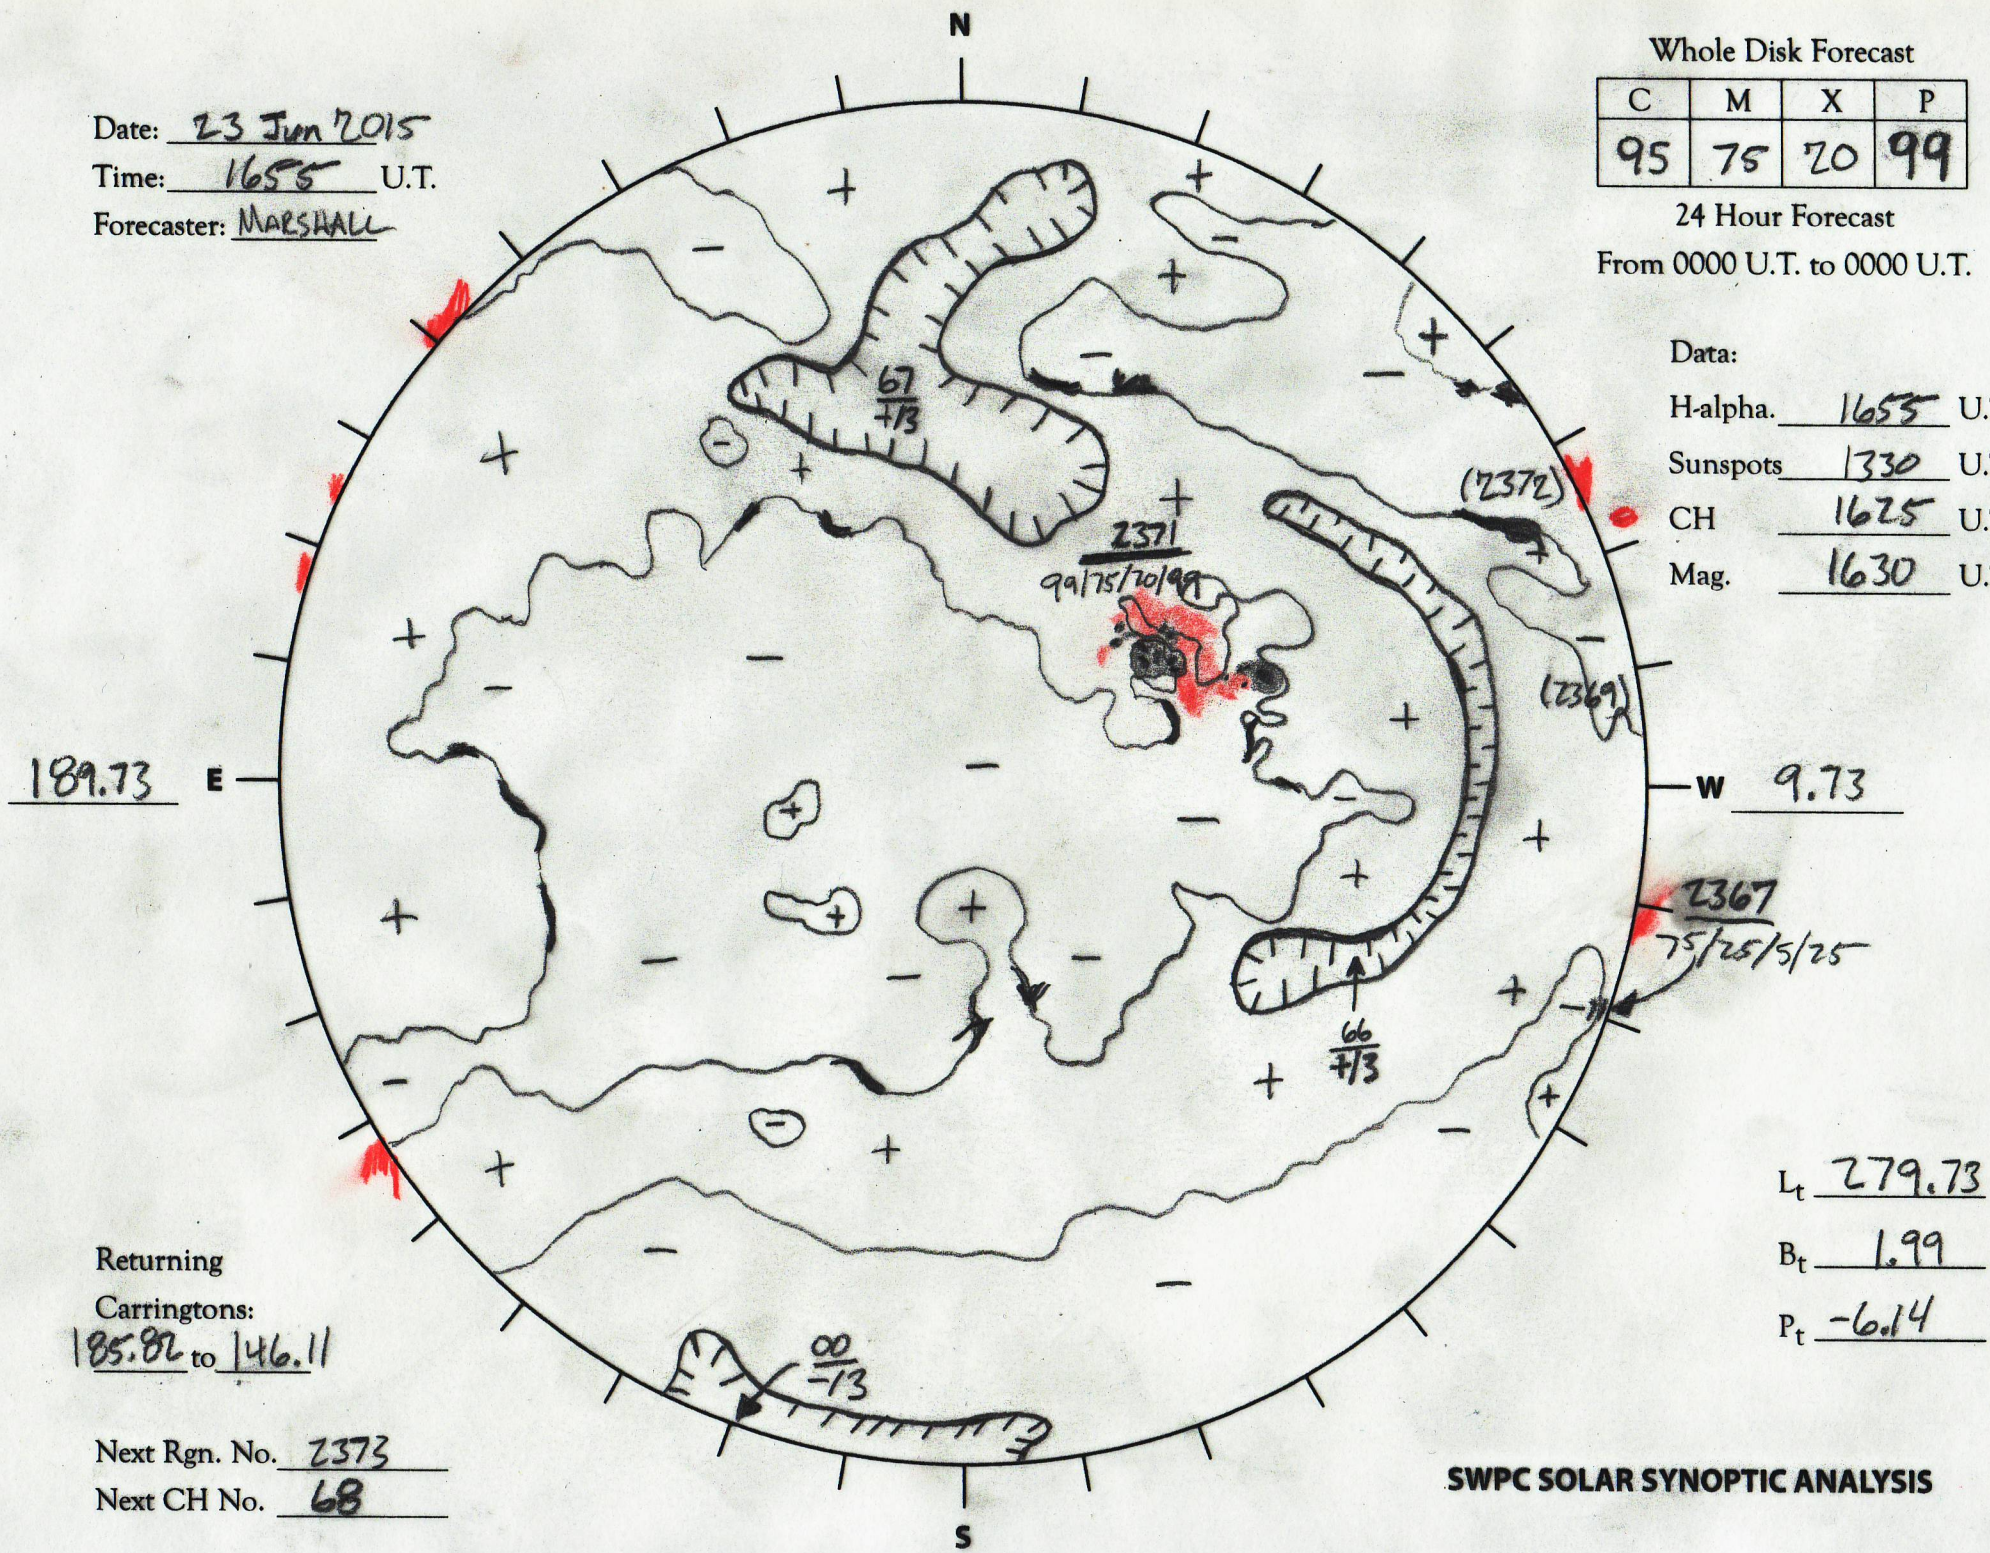

Date: 23 Jun 2015  
 Time: 1655 U.T.  
 Forecaster: MARSHALL

Whole Disk Forecast

C	M	X	P
95	75	20	99

24 Hour Forecast  
 From 0000 U.T. to 0000 U.T.

Data:  
 H-alpha. 1655 U.T.  
 Sunspots 1330 U.T.  
 CH 1625 U.T.  
 Mag. 1630 U.T.

Returning  
 Carringtons:  
185.82 to 146.11

Next Rgn. No. 2373  
 Next CH No. 68

$L_t$  279.73  
 $B_t$  1.99  
 $P_t$  -6.14