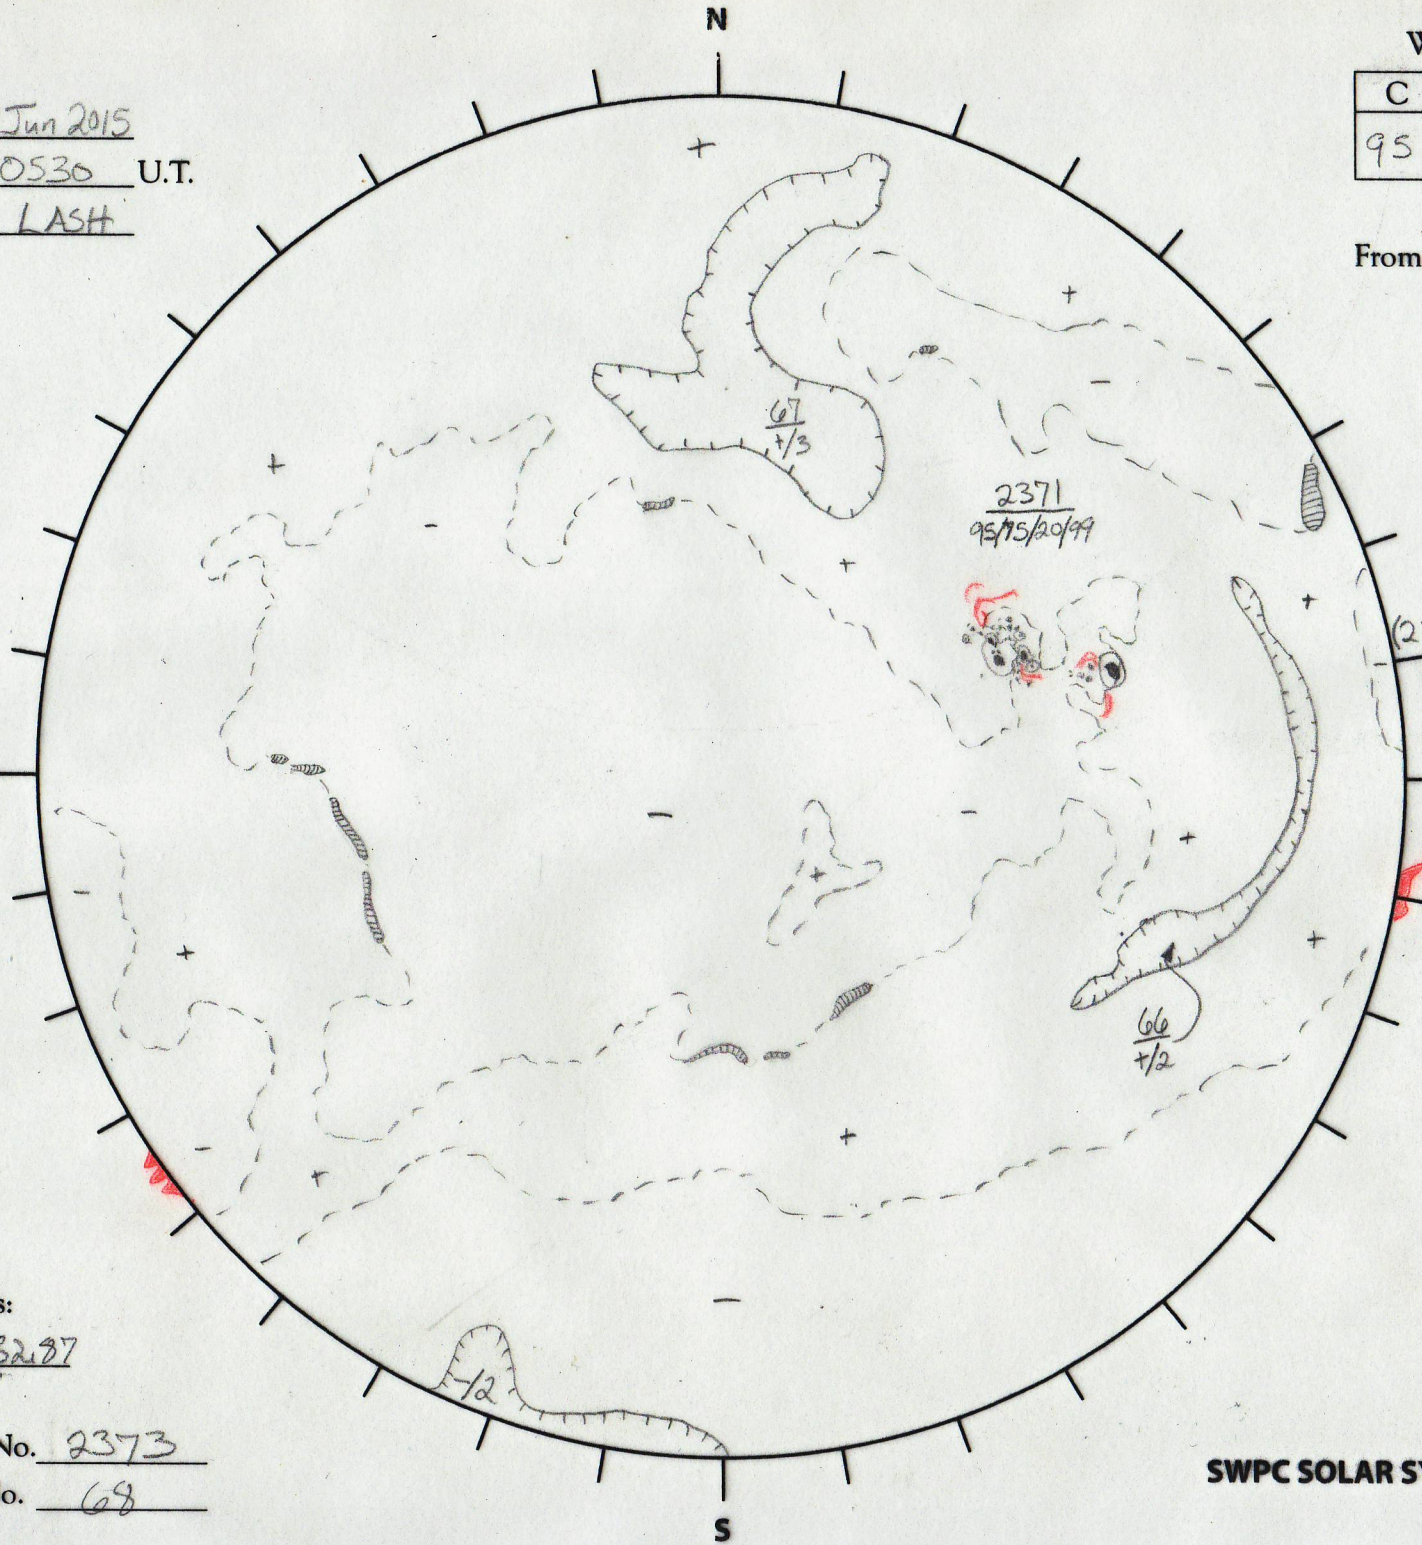

Date: 24 Jun 2015
 Time: 0530 U.T.
 Forecaster: LASH

Whole Disk Forecast

C	M	X	P
95	75	20	99

24 Hour Forecast
 From 0000 U.T. to 0000 U.T.

Data:
 H-alpha. 0530 U.T.
 Sunspots 0530 U.T.
 CH 0525 U.T.
 Mag. 0530 U.T.

182.79

E

W

2.79

Returning
 Carringtons:
172.58 to 132.87

Next Rgn. No. 2373
 Next CH No. 68

L_t 272.79'

B_t 2.05