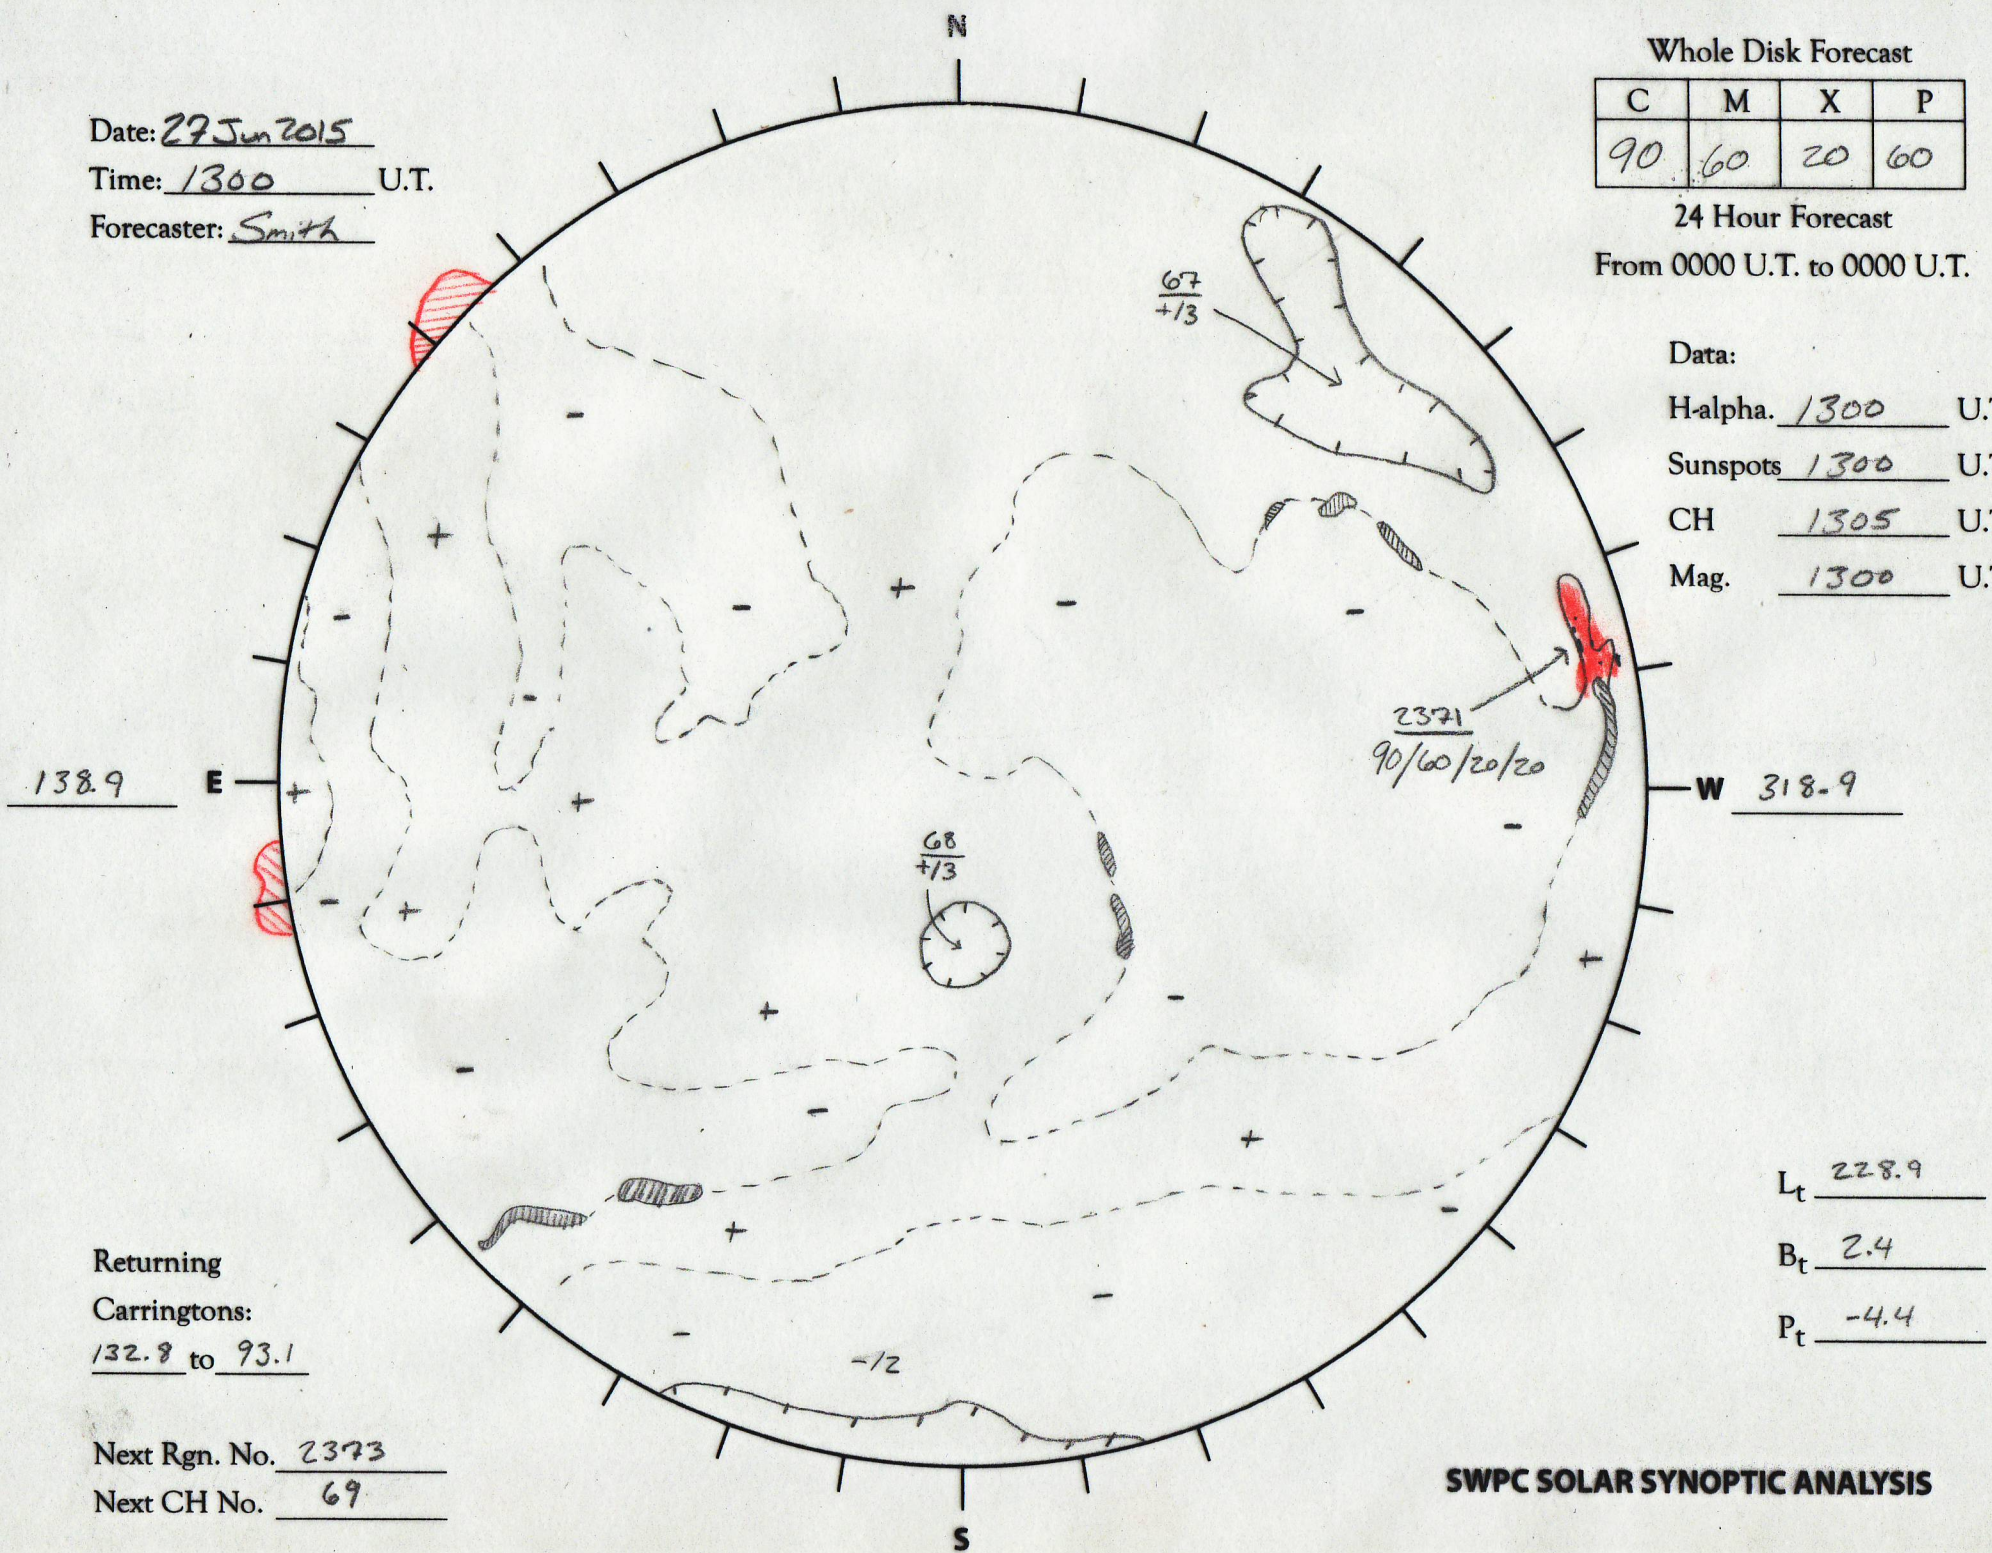

Date: 27 Jun 2015
 Time: 1300 U.T.
 Forecaster: Smith

Whole Disk Forecast

| C | M | X | P |
|----|----|----|----|
| 90 | 60 | 20 | 60 |

24 Hour Forecast
 From 0000 U.T. to 0000 U.T.

Data:

H-alpha. 1300 U.T.

Sunspots 1300 U.T.

CH 1305 U.T.

Mag. 1300 U.T.

Returning
 Carringtons:
132.8 to 93.1

Next Rgn. No. 2373
 Next CH No. 69

L_t 228.9

B_t 2.4

P_t -4.4