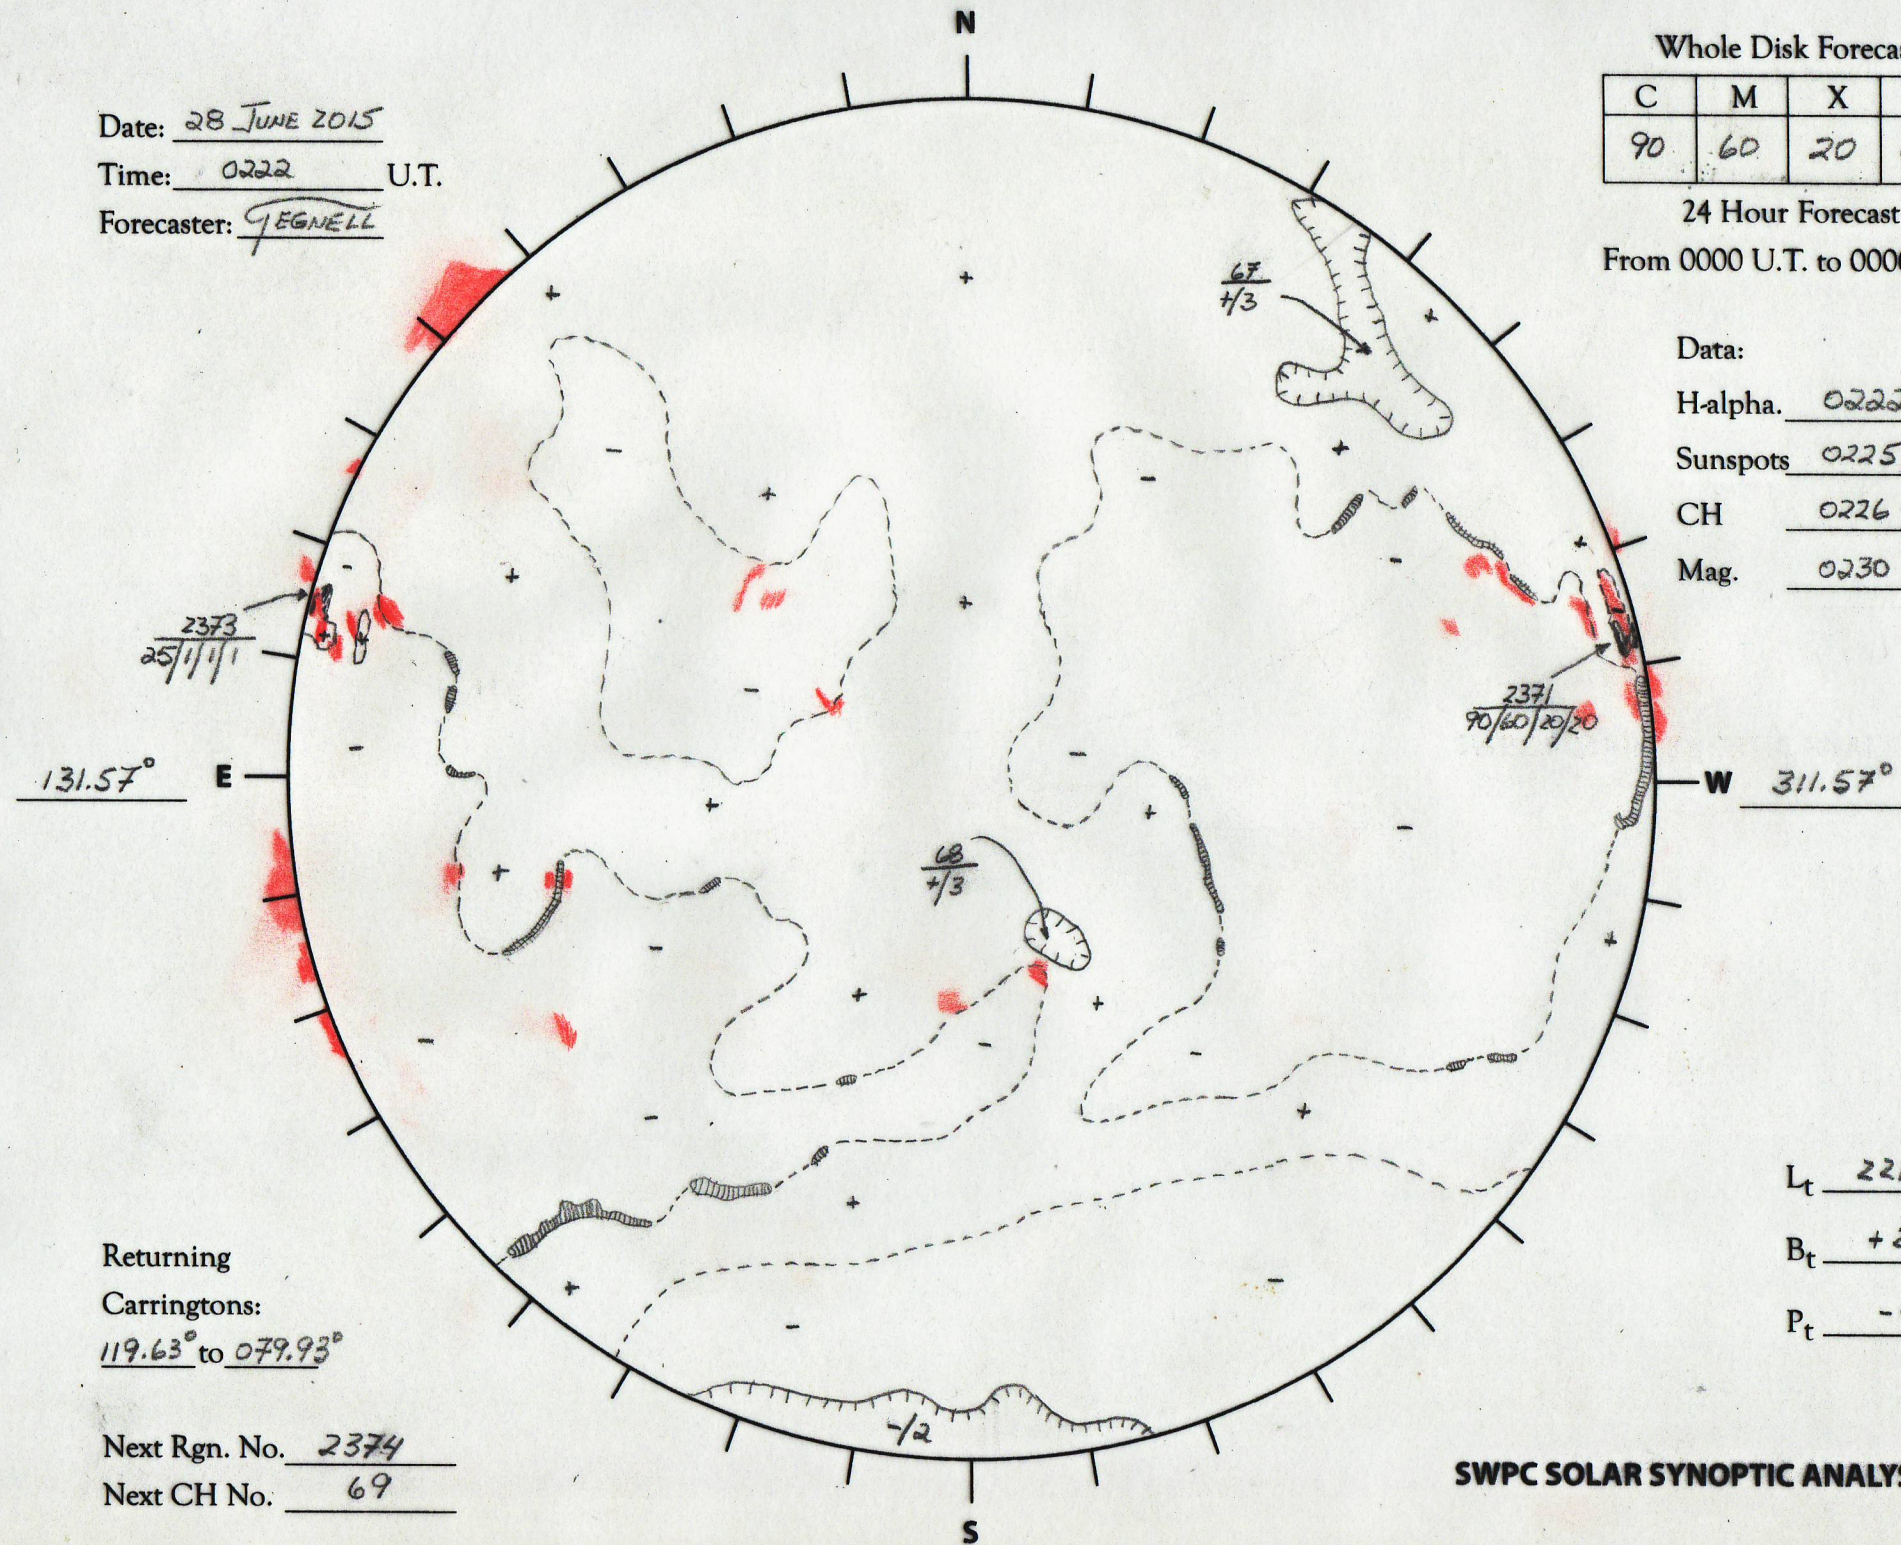

Date: 28 JUNE 2015
 Time: 0222 U.T.
 Forecaster: EGNELL

Whole Disk Forecast

C	M	X	P
90	60	20	25

24 Hour Forecast
 From 0000 U.T. to 0000 U.T.

Data:
 H-alpha. 0222 U.T.
 Sunspots 0225 U.T.
 CH 0226 U.T.
 Mag. 0230 U.T.

Returning
 Carringtons:
119.63° to 079.93°

Next Rgn. No. 2374
 Next CH No. 69

L_t 221.57°
 B_t +2.49°
 P_t -4.17°