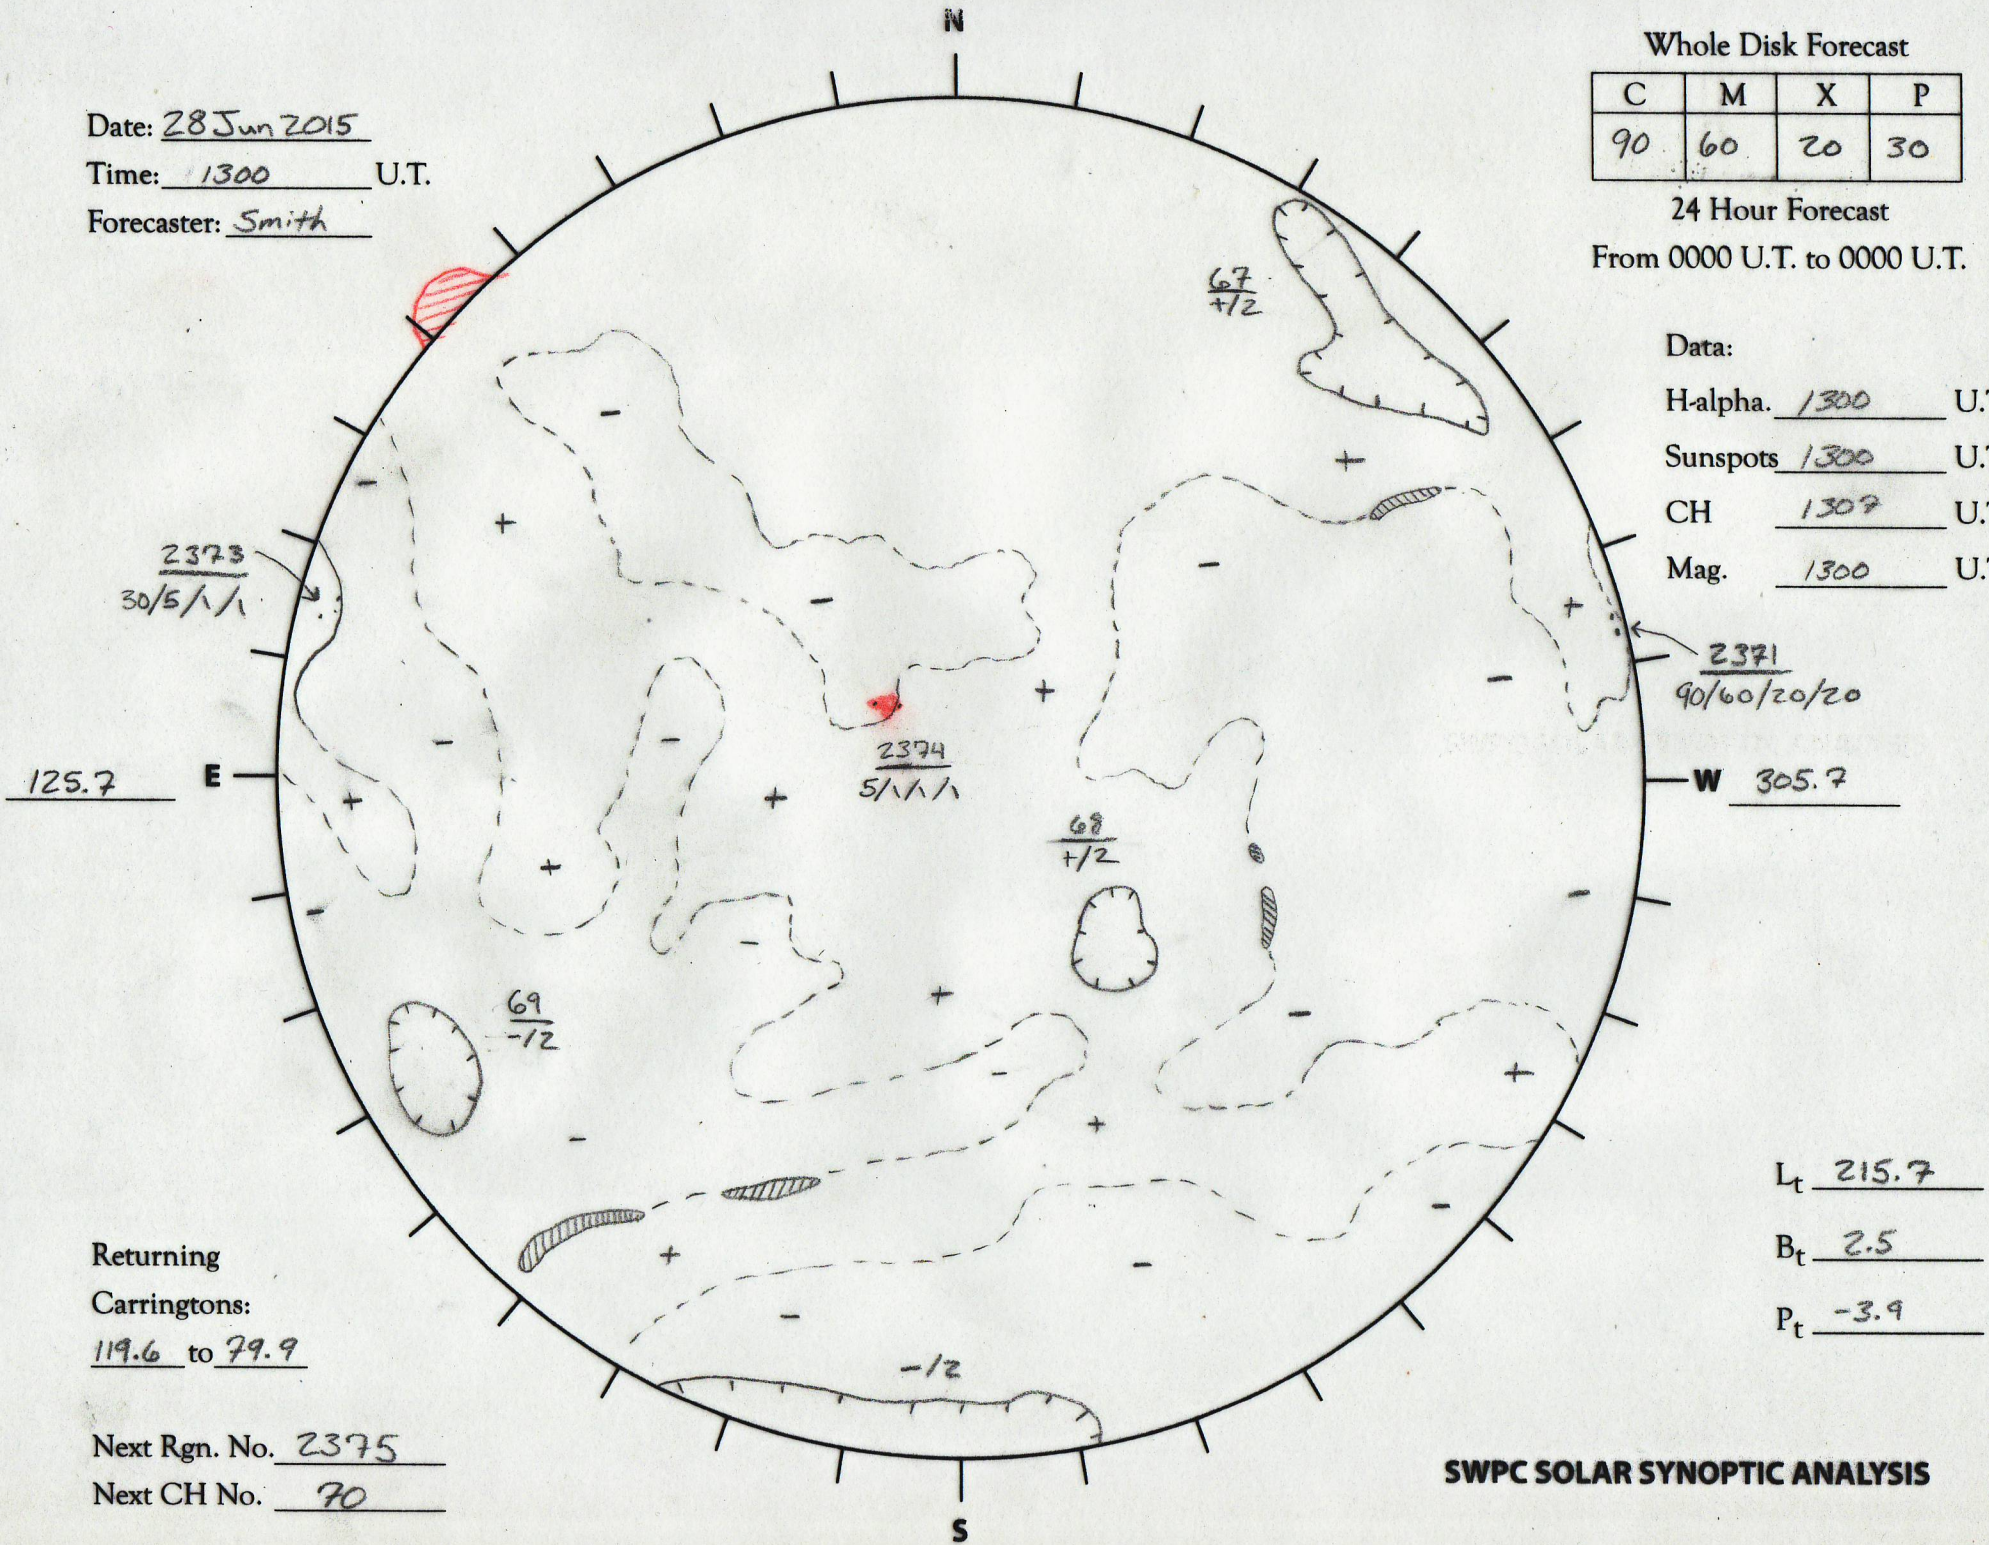

Date: 28 Jun 2015
 Time: 1300 U.T.
 Forecaster: Smith

Whole Disk Forecast

C	M	X	P
90	60	20	30

24 Hour Forecast
 From 0000 U.T. to 0000 U.T.

Data:
 H-alpha. 1300 U.T.
 Sunspots 1300 U.T.
 CH 1307 U.T.
 Mag. 1300 U.T.

Returning
 Carringtons:
119.6 to 79.9

Next Rgn. No. 2375
 Next CH No. 70

L_t 215.7
 B_t 2.5
 P_t -3.9