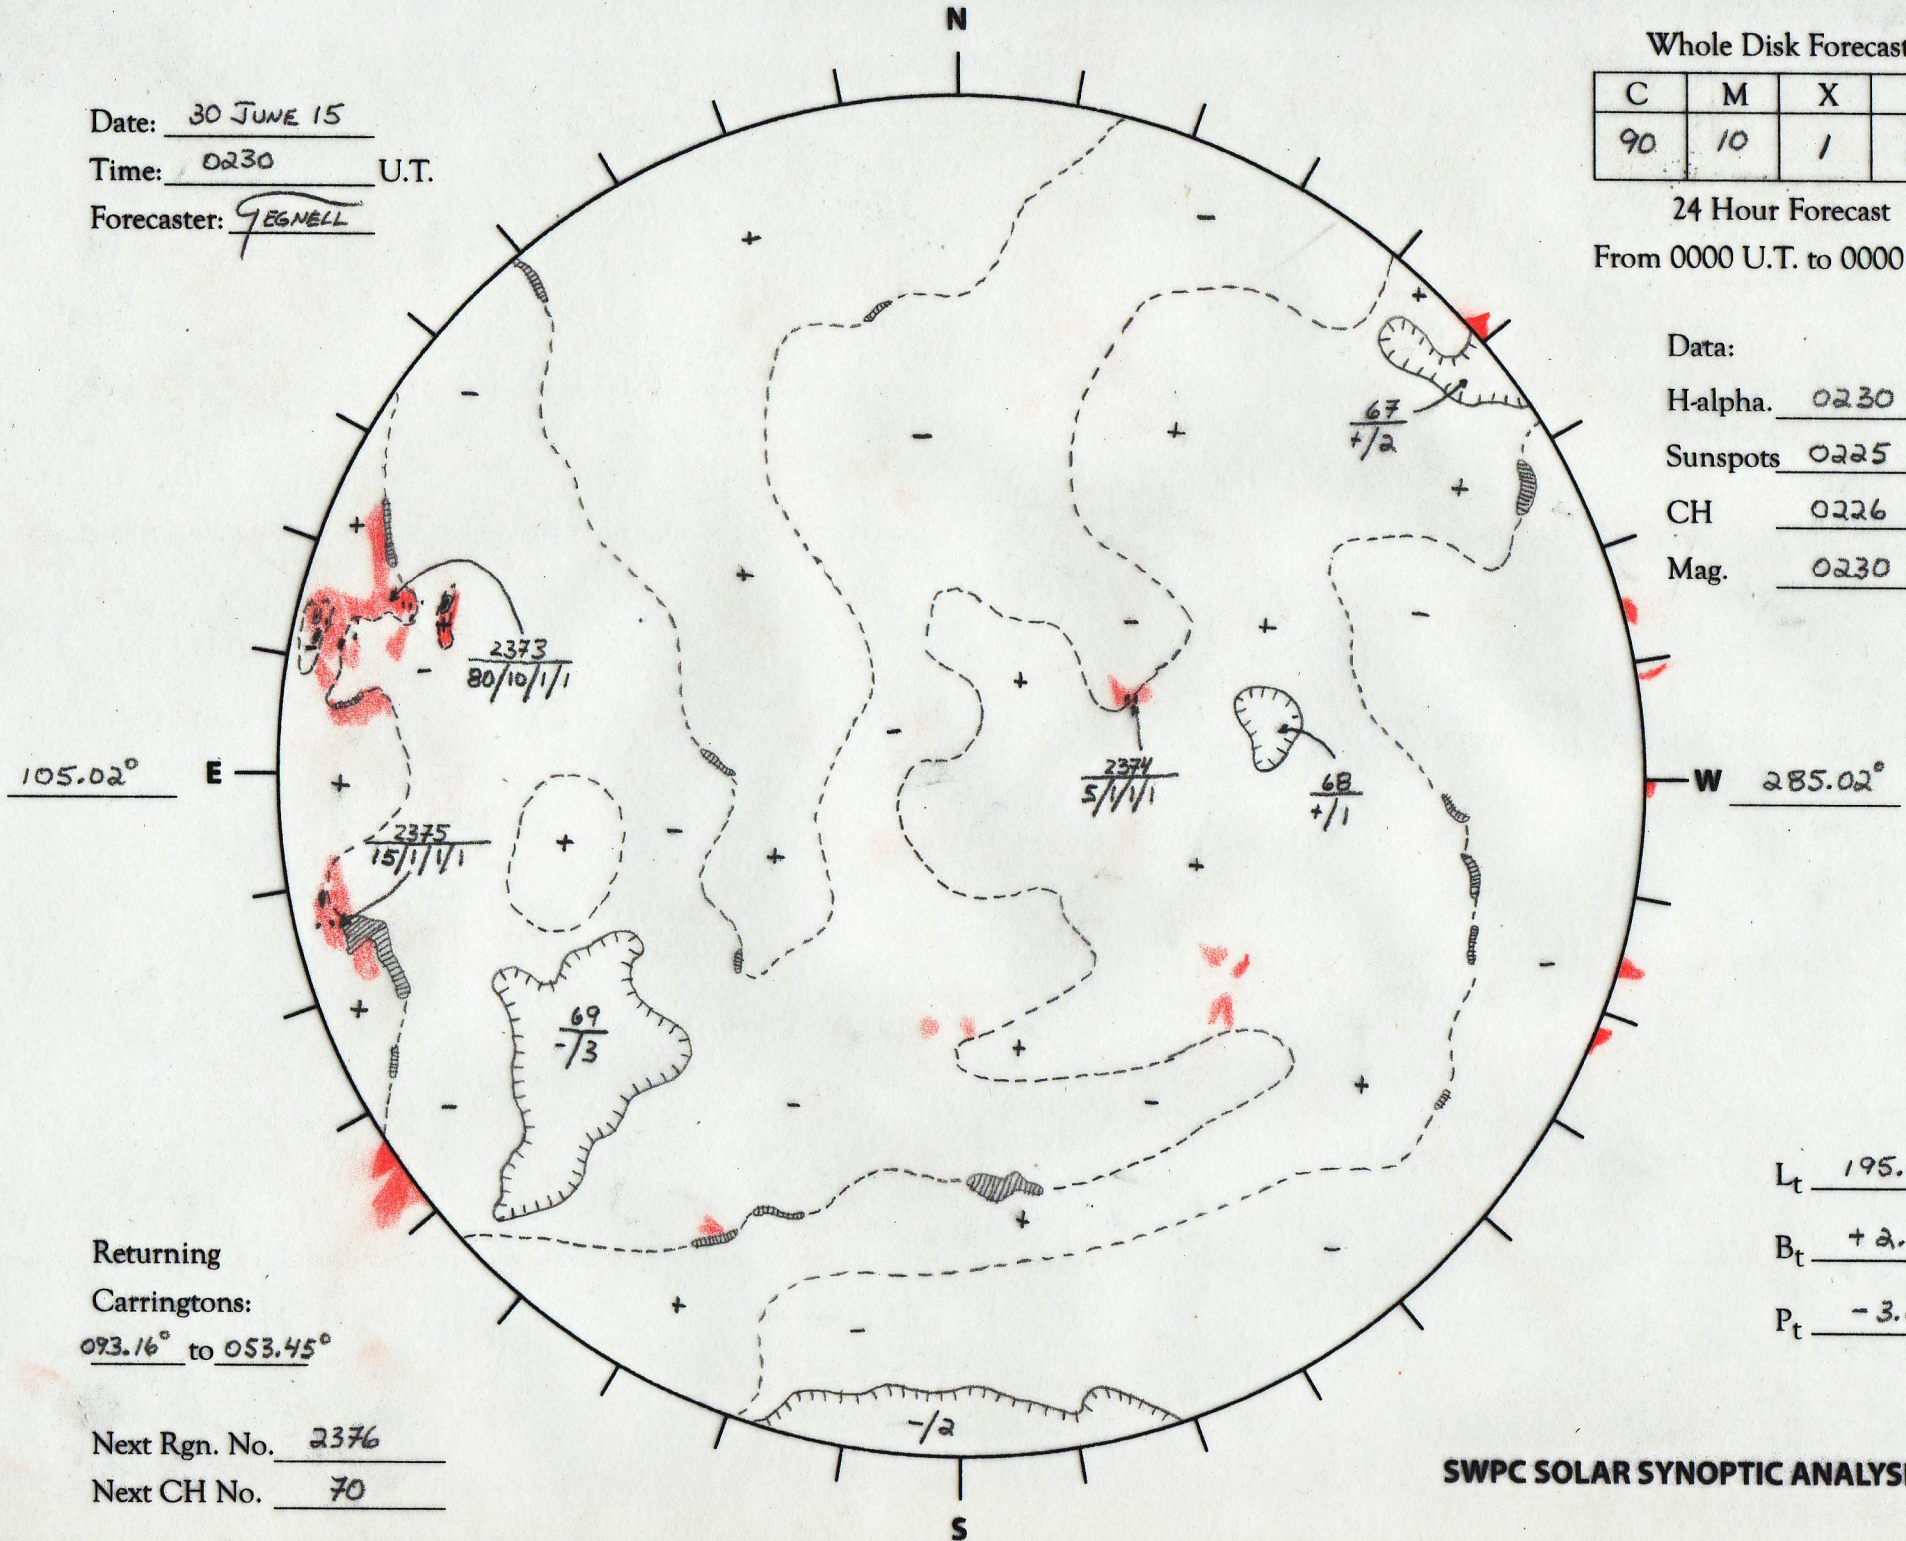

Date: 30 JUNE 15
 Time: 0230 U.T.
 Forecaster: EGMELL

Whole Disk Forecast

C	M	X	P
90	10	1	1

24 Hour Forecast

From 0000 U.T. to 0000 U.T.

Data:

H-alpha. 0230 U.T.

Sunspots 0225 U.T.

CH 0226 U.T.

Mag. 0230 U.T.

Returning
 Carringtons:
 093.16° to 053.45°

Next Rgn. No. 2376
 Next CH No. 70

L_t 195.02°
 B_t $+2.72^\circ$
 P_t -3.26