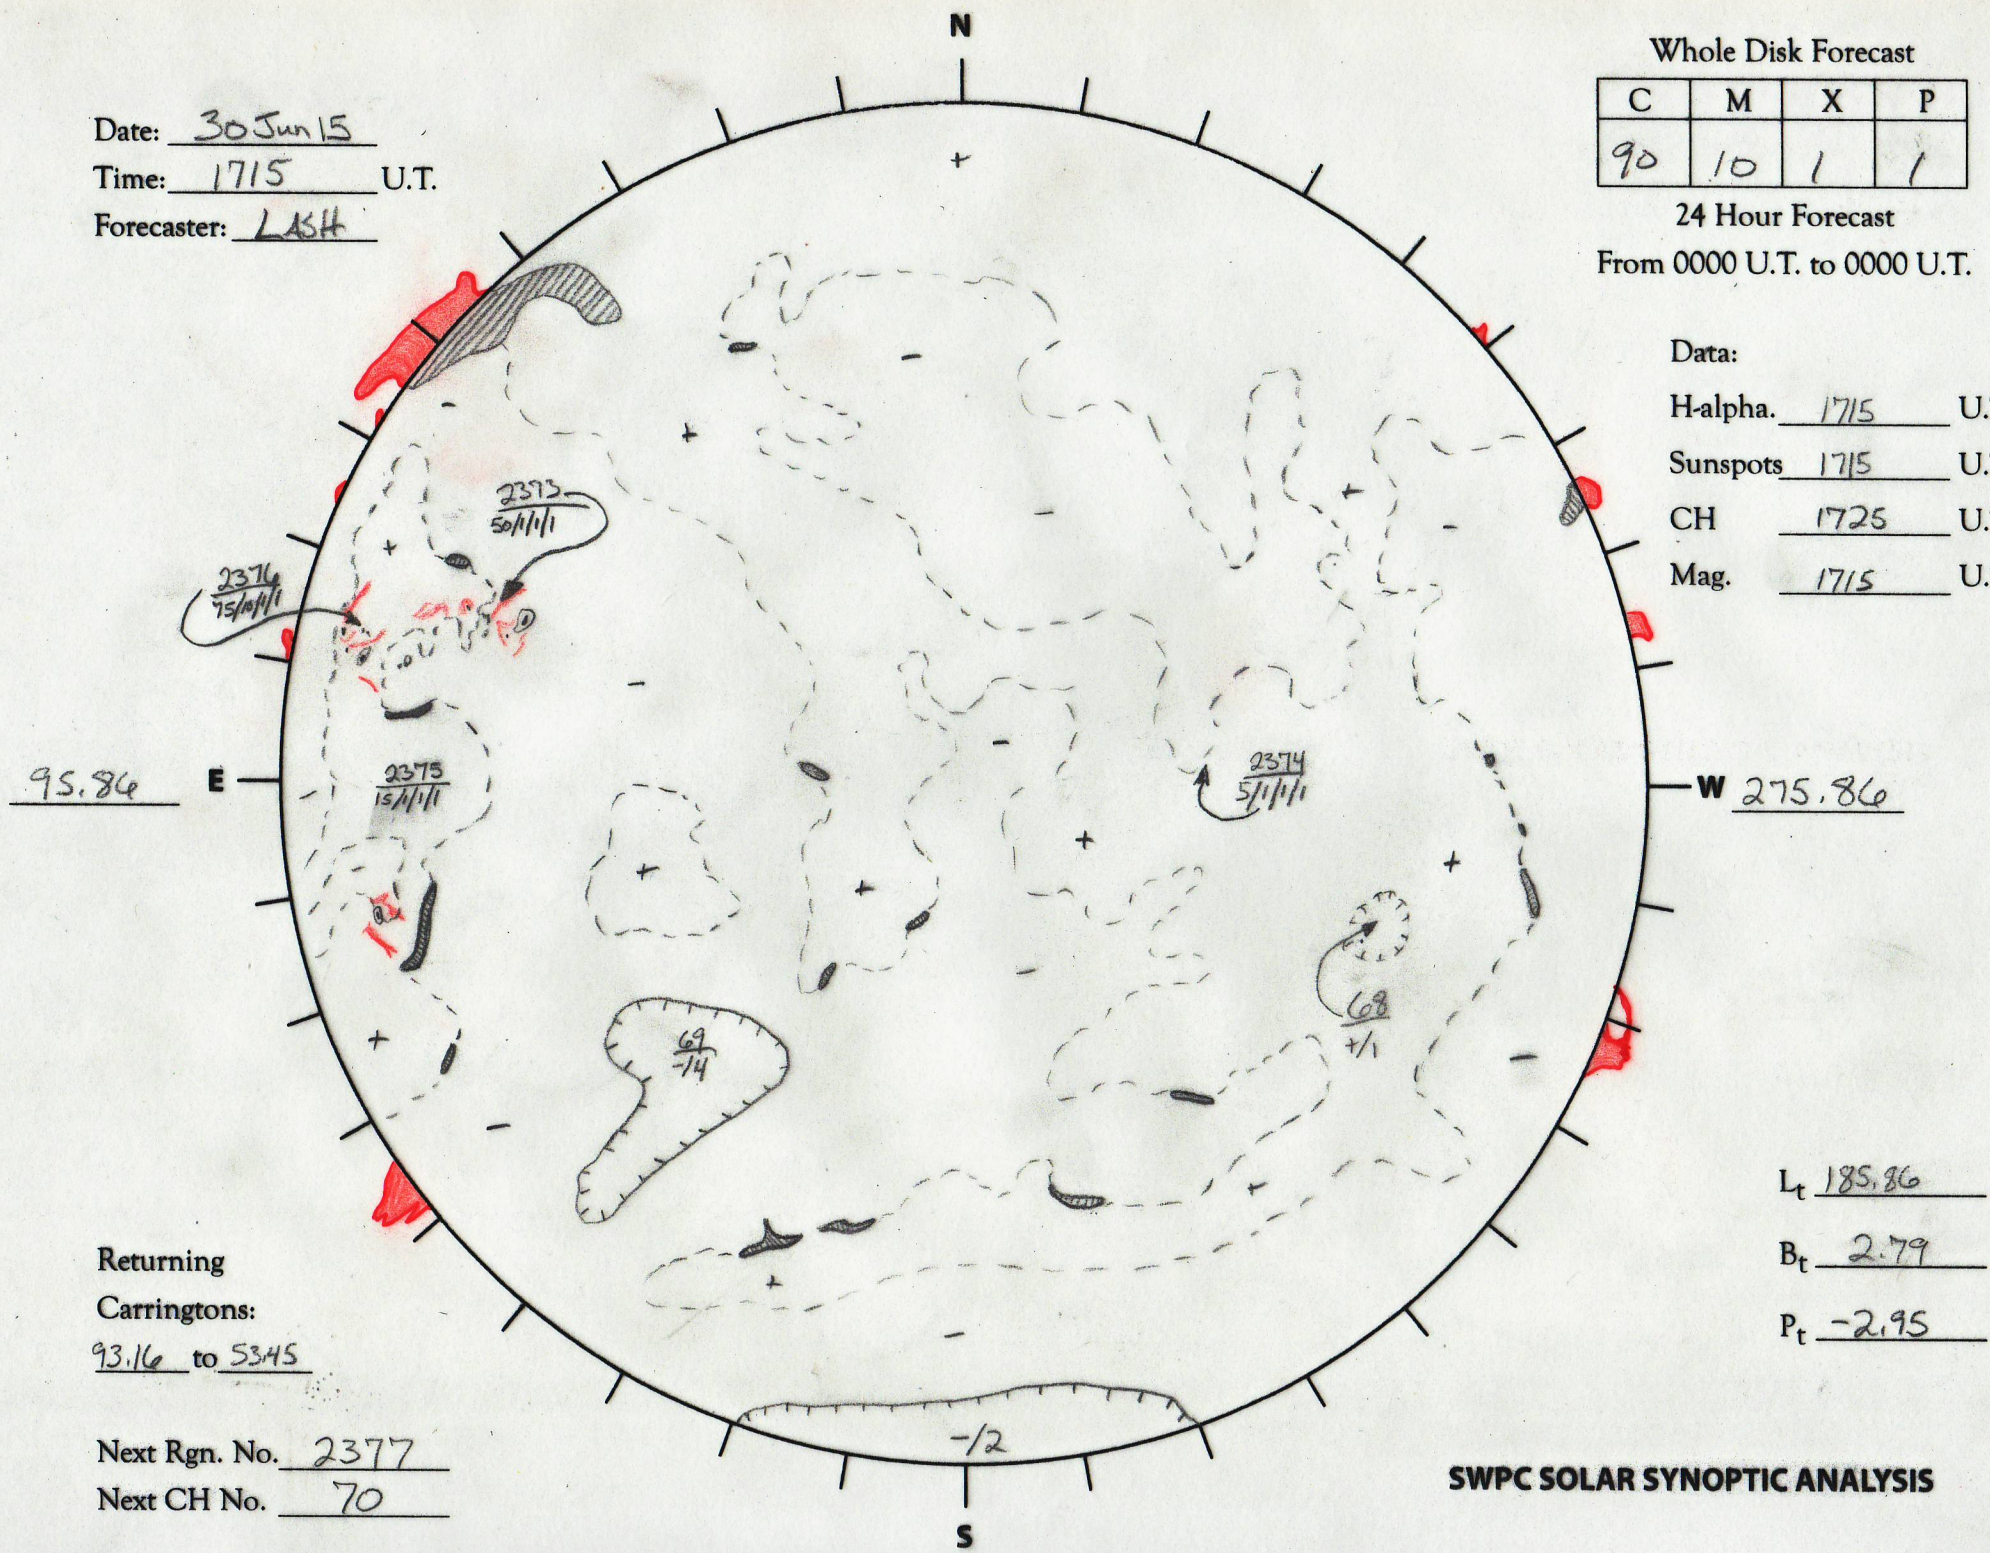

Date: 30 Jun 15
 Time: 1715 U.T.
 Forecaster: LASH

Whole Disk Forecast

C	M	X	P
90	10	1	1

24 Hour Forecast
 From 0000 U.T. to 0000 U.T.

Data:
 H-alpha. 1715 U.T.
 Sunspots 1715 U.T.
 CH 1725 U.T.
 Mag. 1715 U.T.

Returning
 Carringtons:
93.16 to 5345

Next Rgn. No. 2377
 Next CH No. 70

L_t 185.86
 B_t 2.79
 P_t -2.95