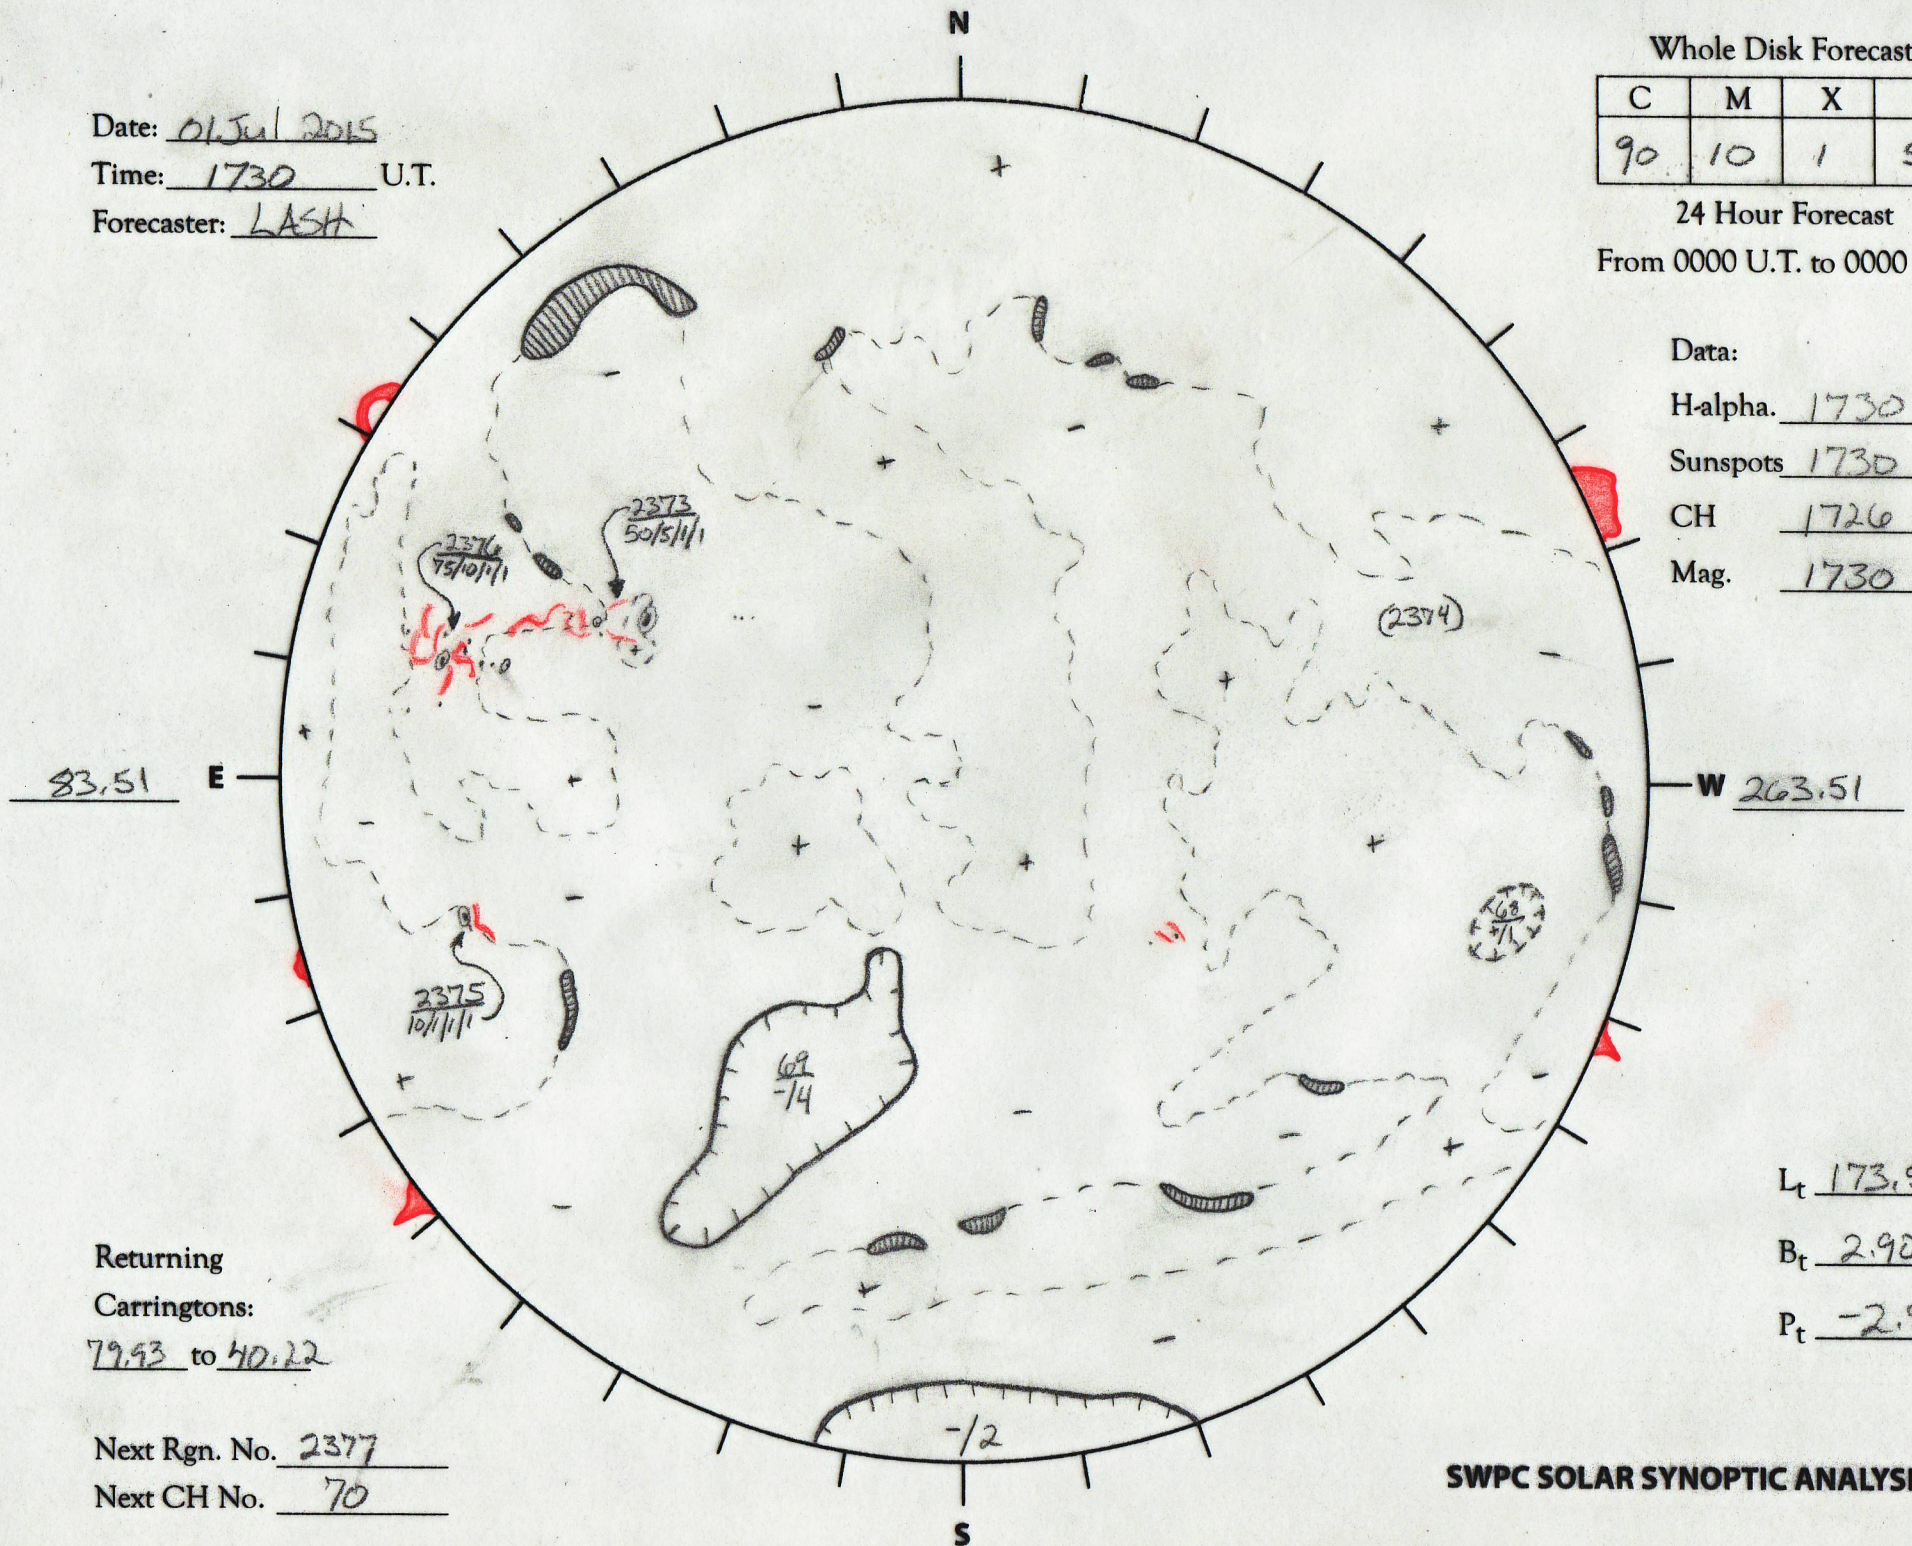

Date: 01 Jul 2015
 Time: 1730 U.T.
 Forecaster: LASH

Whole Disk Forecast

C	M	X	P
90	10	1	5

24 Hour Forecast
 From 0000 U.T. to 0000 U.T.

Data:

H-alpha. 1730 U.T.

Sunspots 1730 U.T.

CH 1726 U.T.

Mag. 1730 U.T.

Returning
 Carringtons:

79.93 to 40.22

Next Rgn. No. 2377

Next CH No. 70

L_t 173.51

B_t 2.90

P_t -2.53