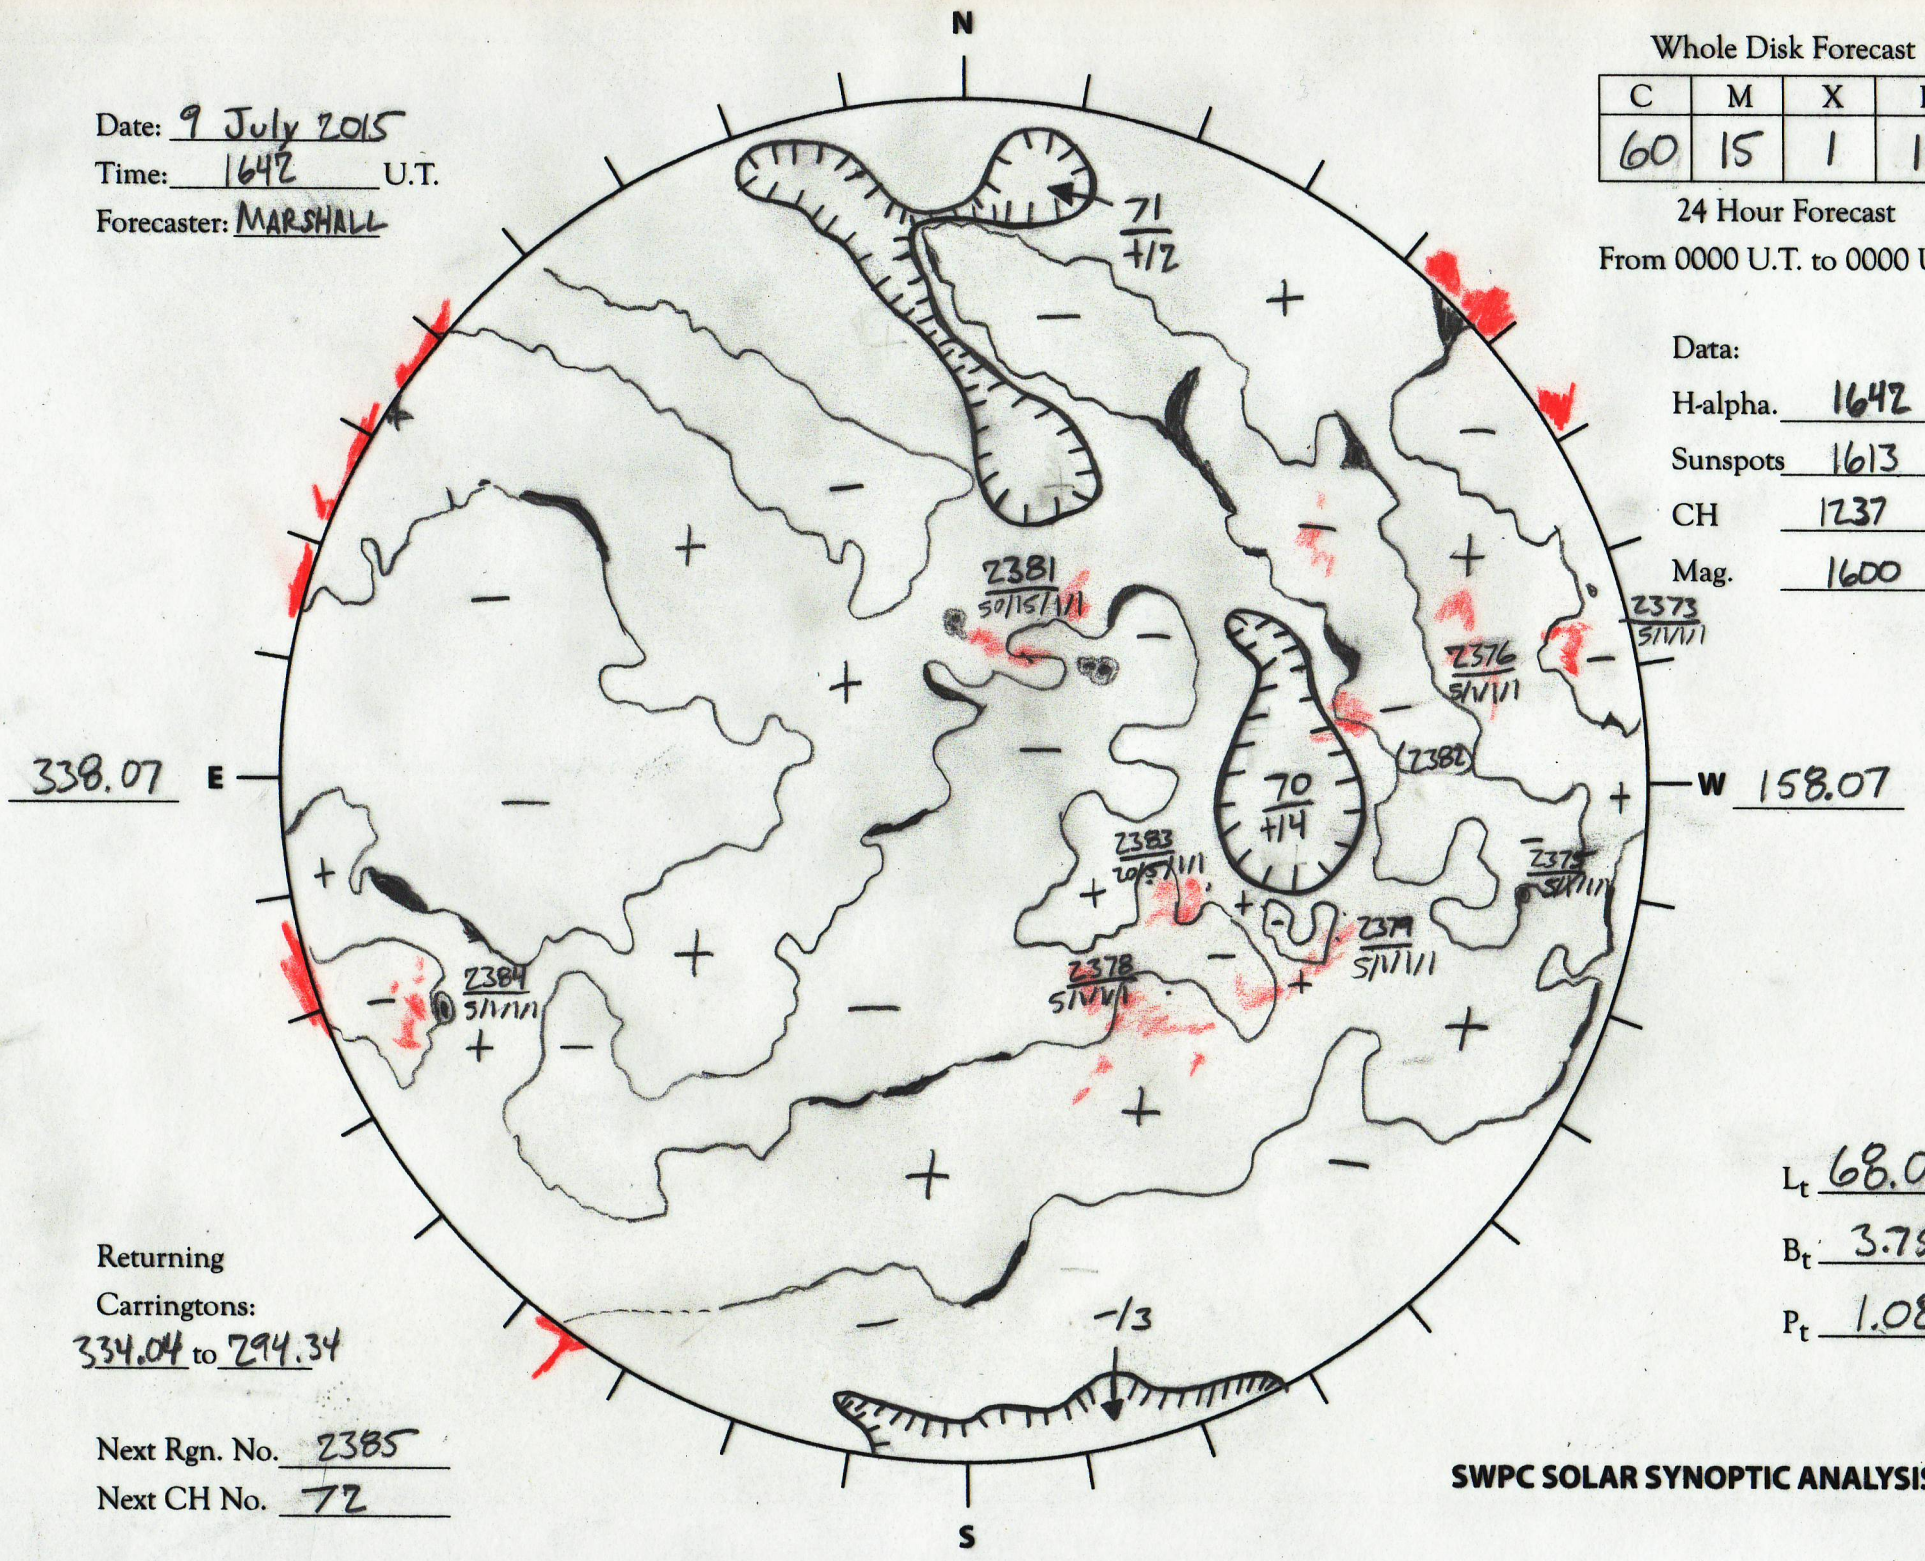

Date: 9 July 2015
 Time: 1642 U.T.
 Forecaster: MARSHALL

Whole Disk Forecast

C	M	X	P
60	15	1	1

24 Hour Forecast
 From 0000 U.T. to 0000 U.T.

Data:
 H-alpha. 1642 U.T.
 Sunspots 1613 U.T.
 CH 1237 U.T.
 Mag. 1600 U.T.

Returning Carringtons: 334.04 to 294.34
 Next Rgn. No. 2385
 Next CH No. 72

L_t 68.07
 B_t 3.75
 P_t 1.08