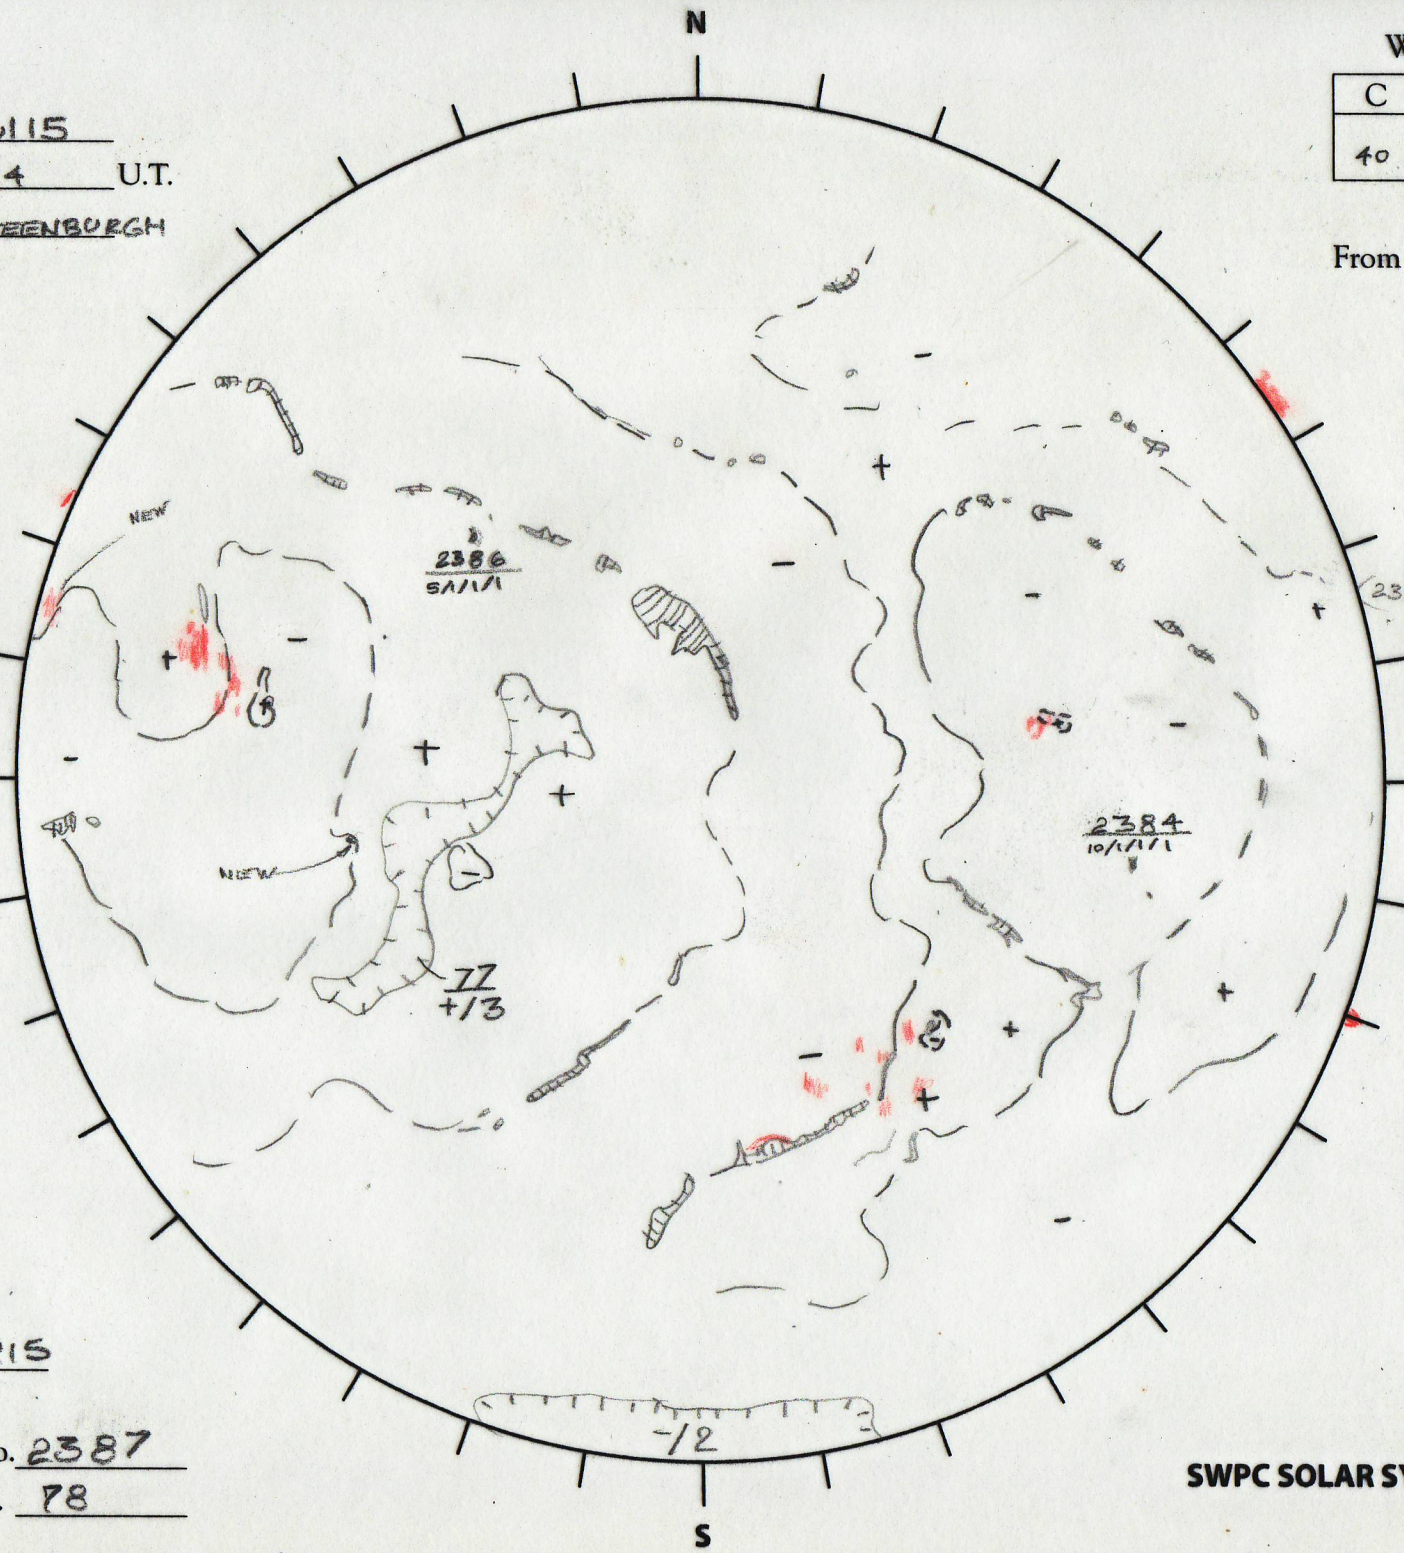

Date: 15 Jul 15  
 Time: 1154 U.T.  
 Forecaster: STEENBURGH

Whole Disk Forecast

C	M	X	P
40	1	1	1

24 Hour Forecast  
 From 0000 U.T. to 0000 U.T.

Data:  
 H-alpha. 1154 U.T.  
 Sunspots 1154 U.T.  
 CH 1210 U.T.  
 Mag. 1145 U.T.

261.31 E

W 81.31

Returning  
 Carringtons:  
255 to 215

Next Rgn. No. 2387  
 Next CH No. 78

$L_t$  351.31  
 $B_t$  +4.33  
 $P_t$  3.67