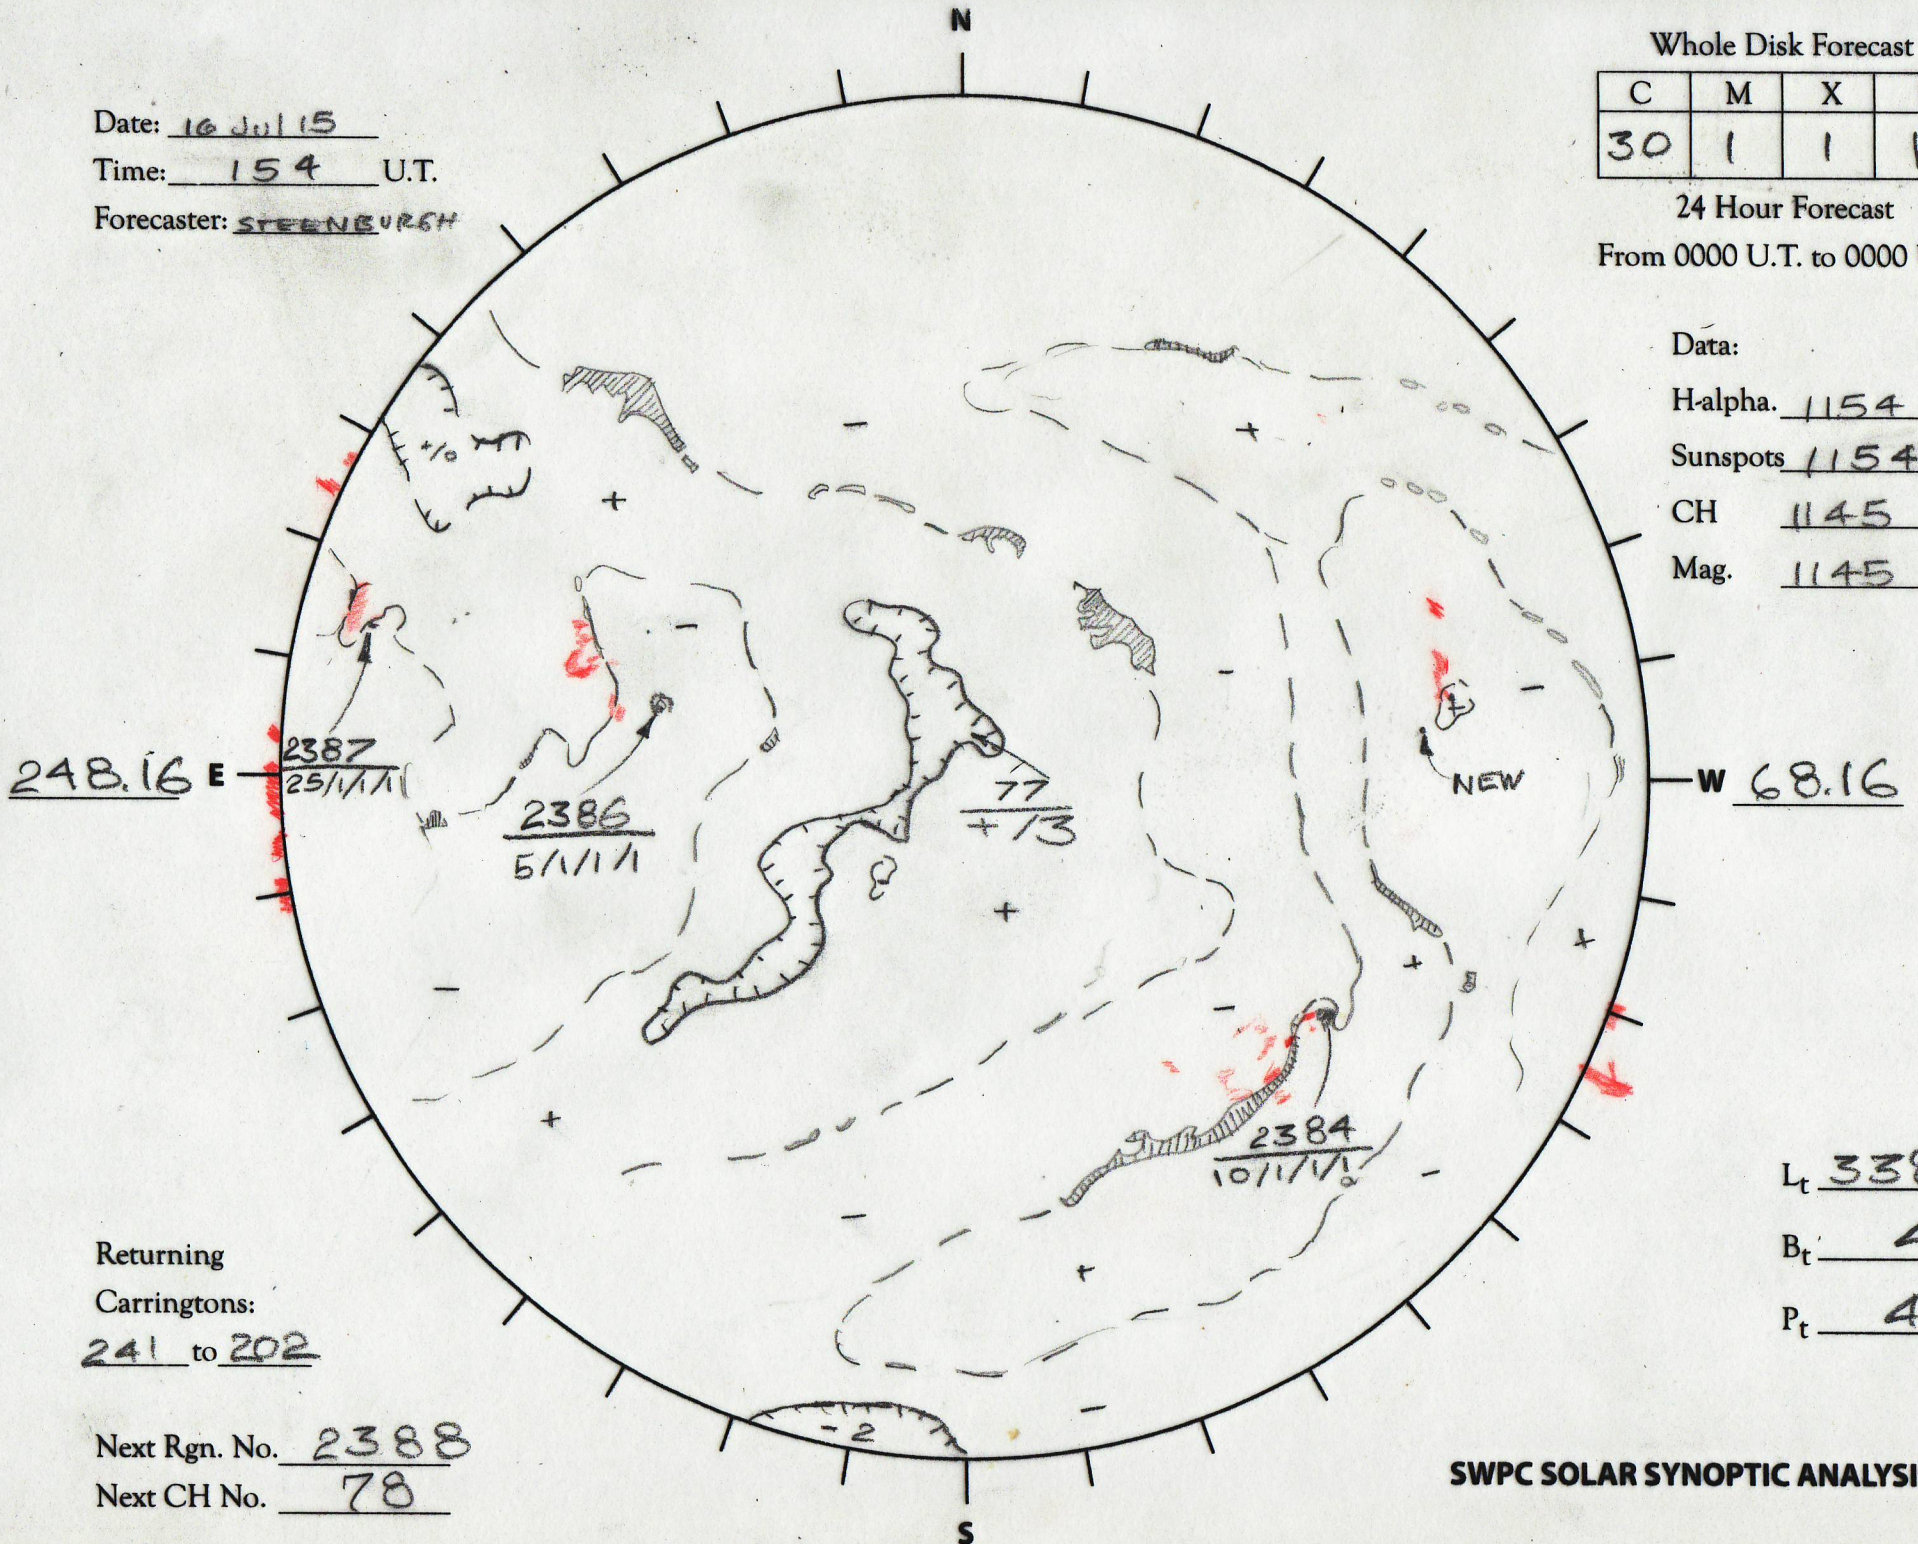

Date: 16 Jul 15
 Time: 154 U.T.
 Forecaster: STEENBURGH

Whole Disk Forecast

C	M	X	P
30	1	1	1

24 Hour Forecast
 From 0000 U.T. to 0000 U.T.

Data:
 H-alpha. 1154 U.T.
 Sunspots 1154 U.T.
 CH 1145 U.T.
 Mag. 1145 U.T.

Returning
 Carringtons:
241 to 202

Next Rgn. No. 2388
 Next CH No. 78

L_t 338.16
 B_t 4.42
 P_t 4.11