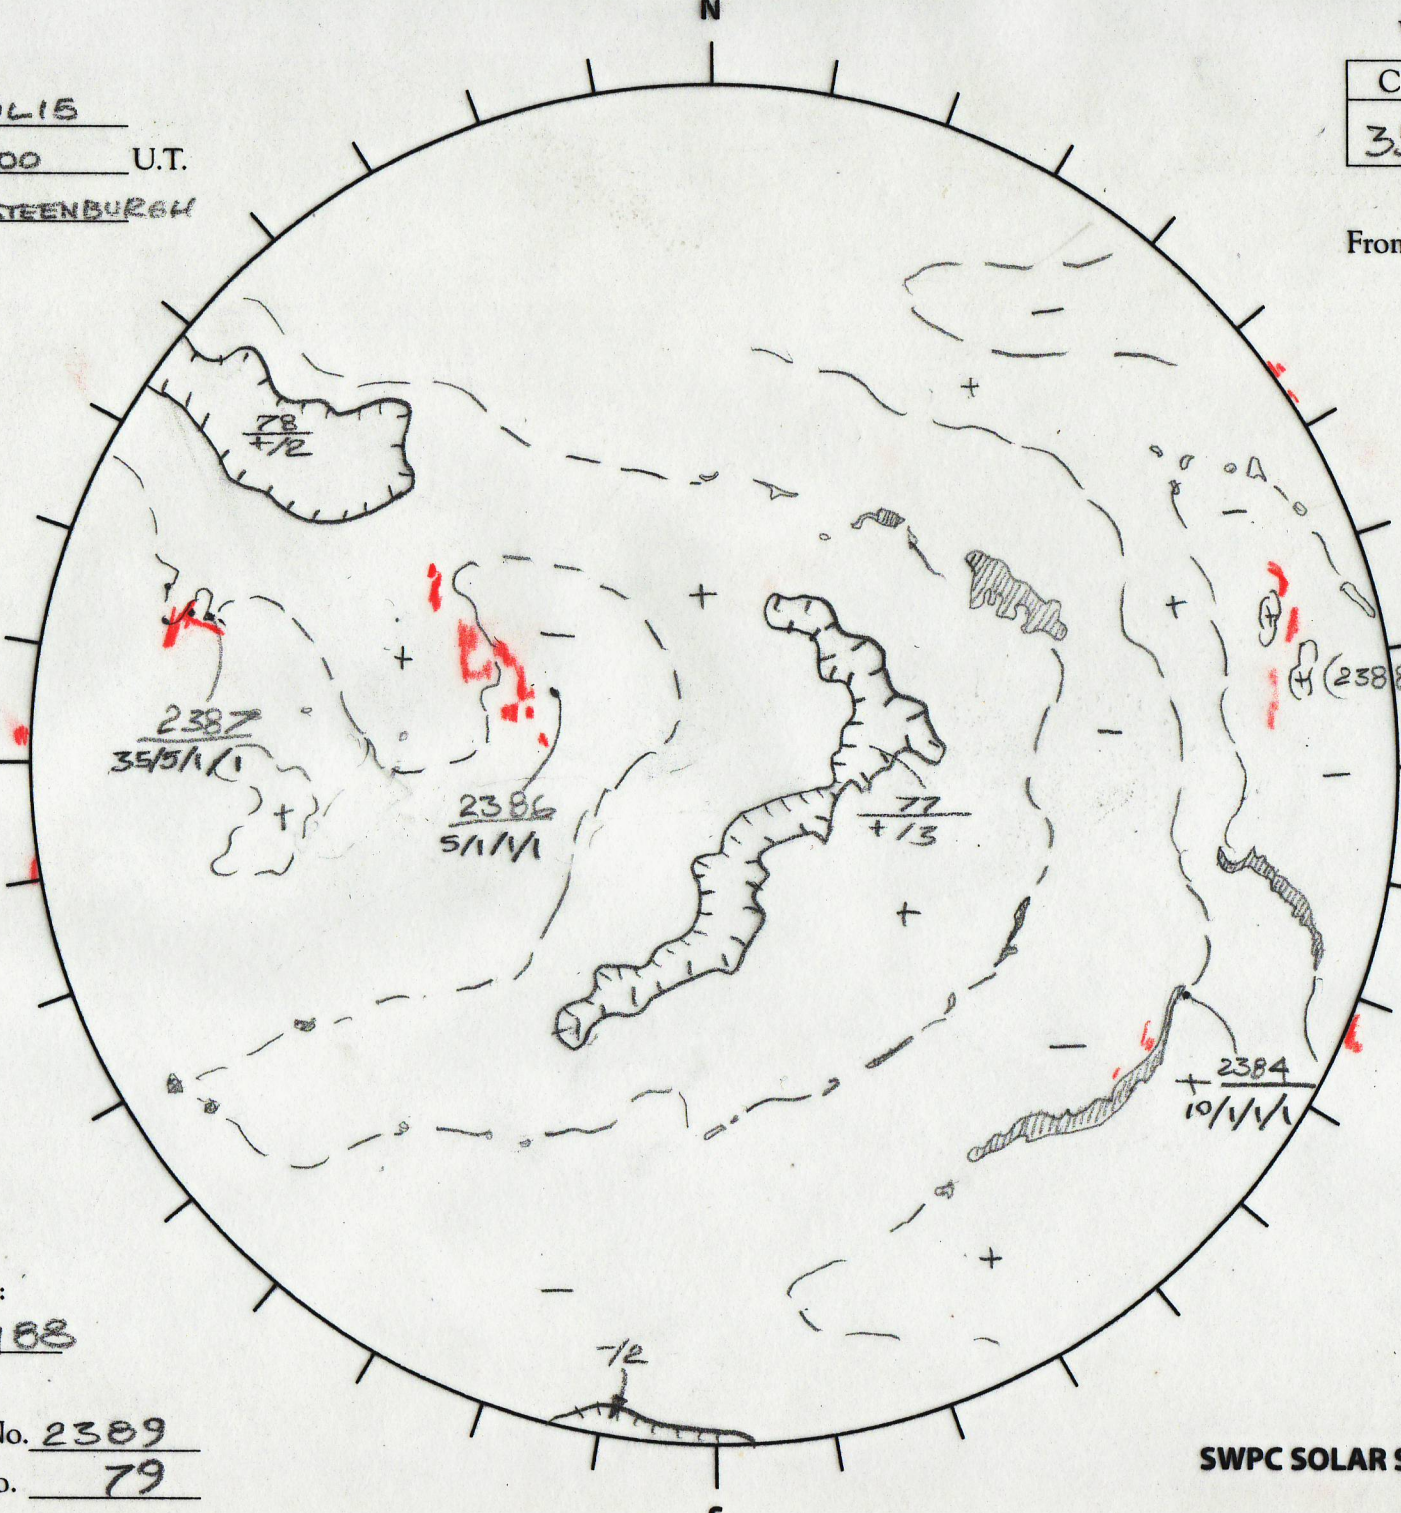

Date: 17 JUL 15
 Time: 1200 U.T.
 Forecaster: STEENBURGH

Whole Disk Forecast

C	M	X	P
35	5	1	1

24 Hour Forecast
 From 0000 U.T. to 0000 U.T.

Data:

H-alpha. 1200 U.T.

Sunspots 1200 U.T.

CH 1153 U.T.

Mag. 1200 U.T.

234.79 E

W 54.79

Returning
 Carringtons:
228 to 188

Next Rgn. No. 2389
 Next CH No. 79

L_t 324.79

B_t +4.52

P_t 4.56