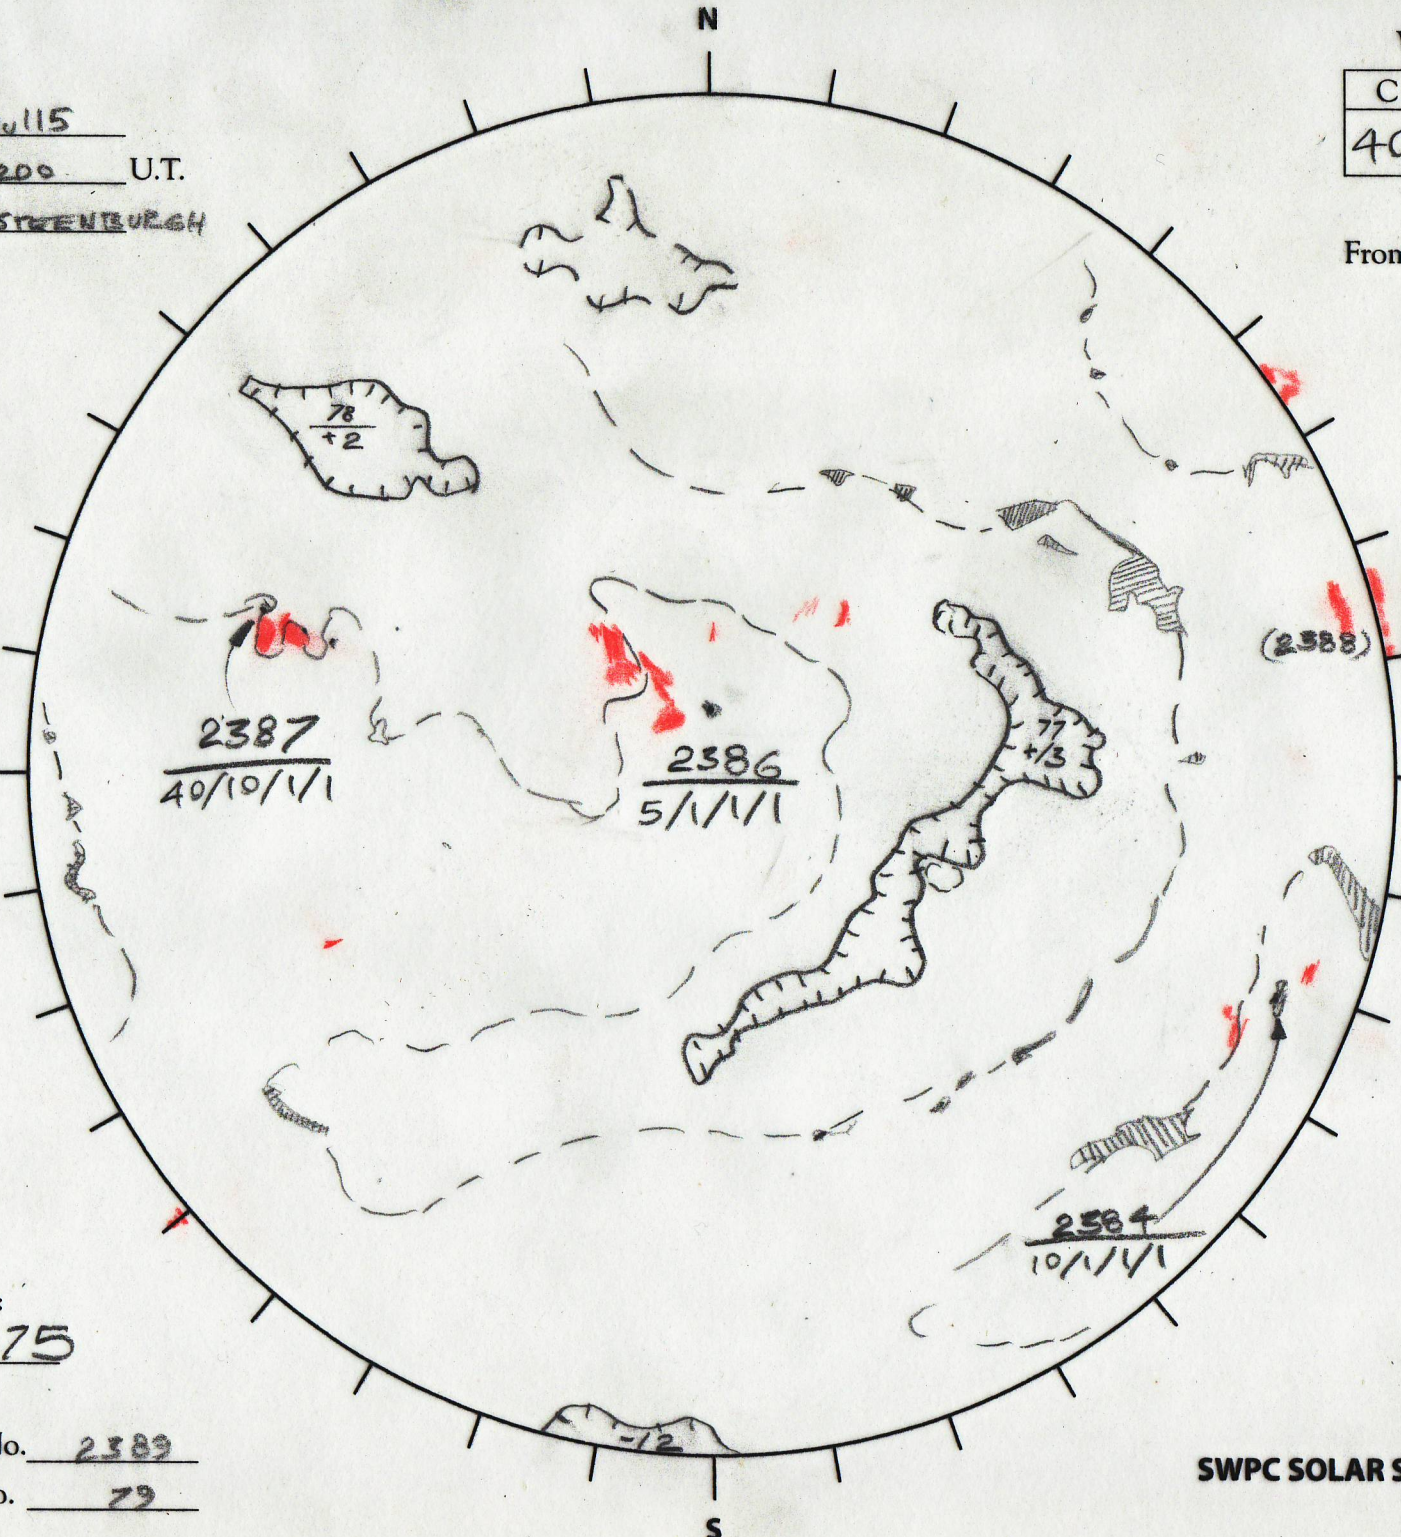

Date: 18 Jul 15
 Time: 1200 U.T.
 Forecaster: STWENTBURGH

Whole Disk Forecast

C	M	X	P
40	10	1	1

24 Hour Forecast
 From 0000 U.T. to 0000 U.T.

Data:
 H-alpha. 1200 U.T.
 Sunspots 1200 U.T.
 CH 1208 U.T.
 Mag. 1200 U.T.

221.56 E

W 41.56

Returning
 Carringtons:
215 to 175

Next Rgn. No. 2389
 Next CH No. 79

L_t 311.56
 B_t +4.61
 P_t 5.00