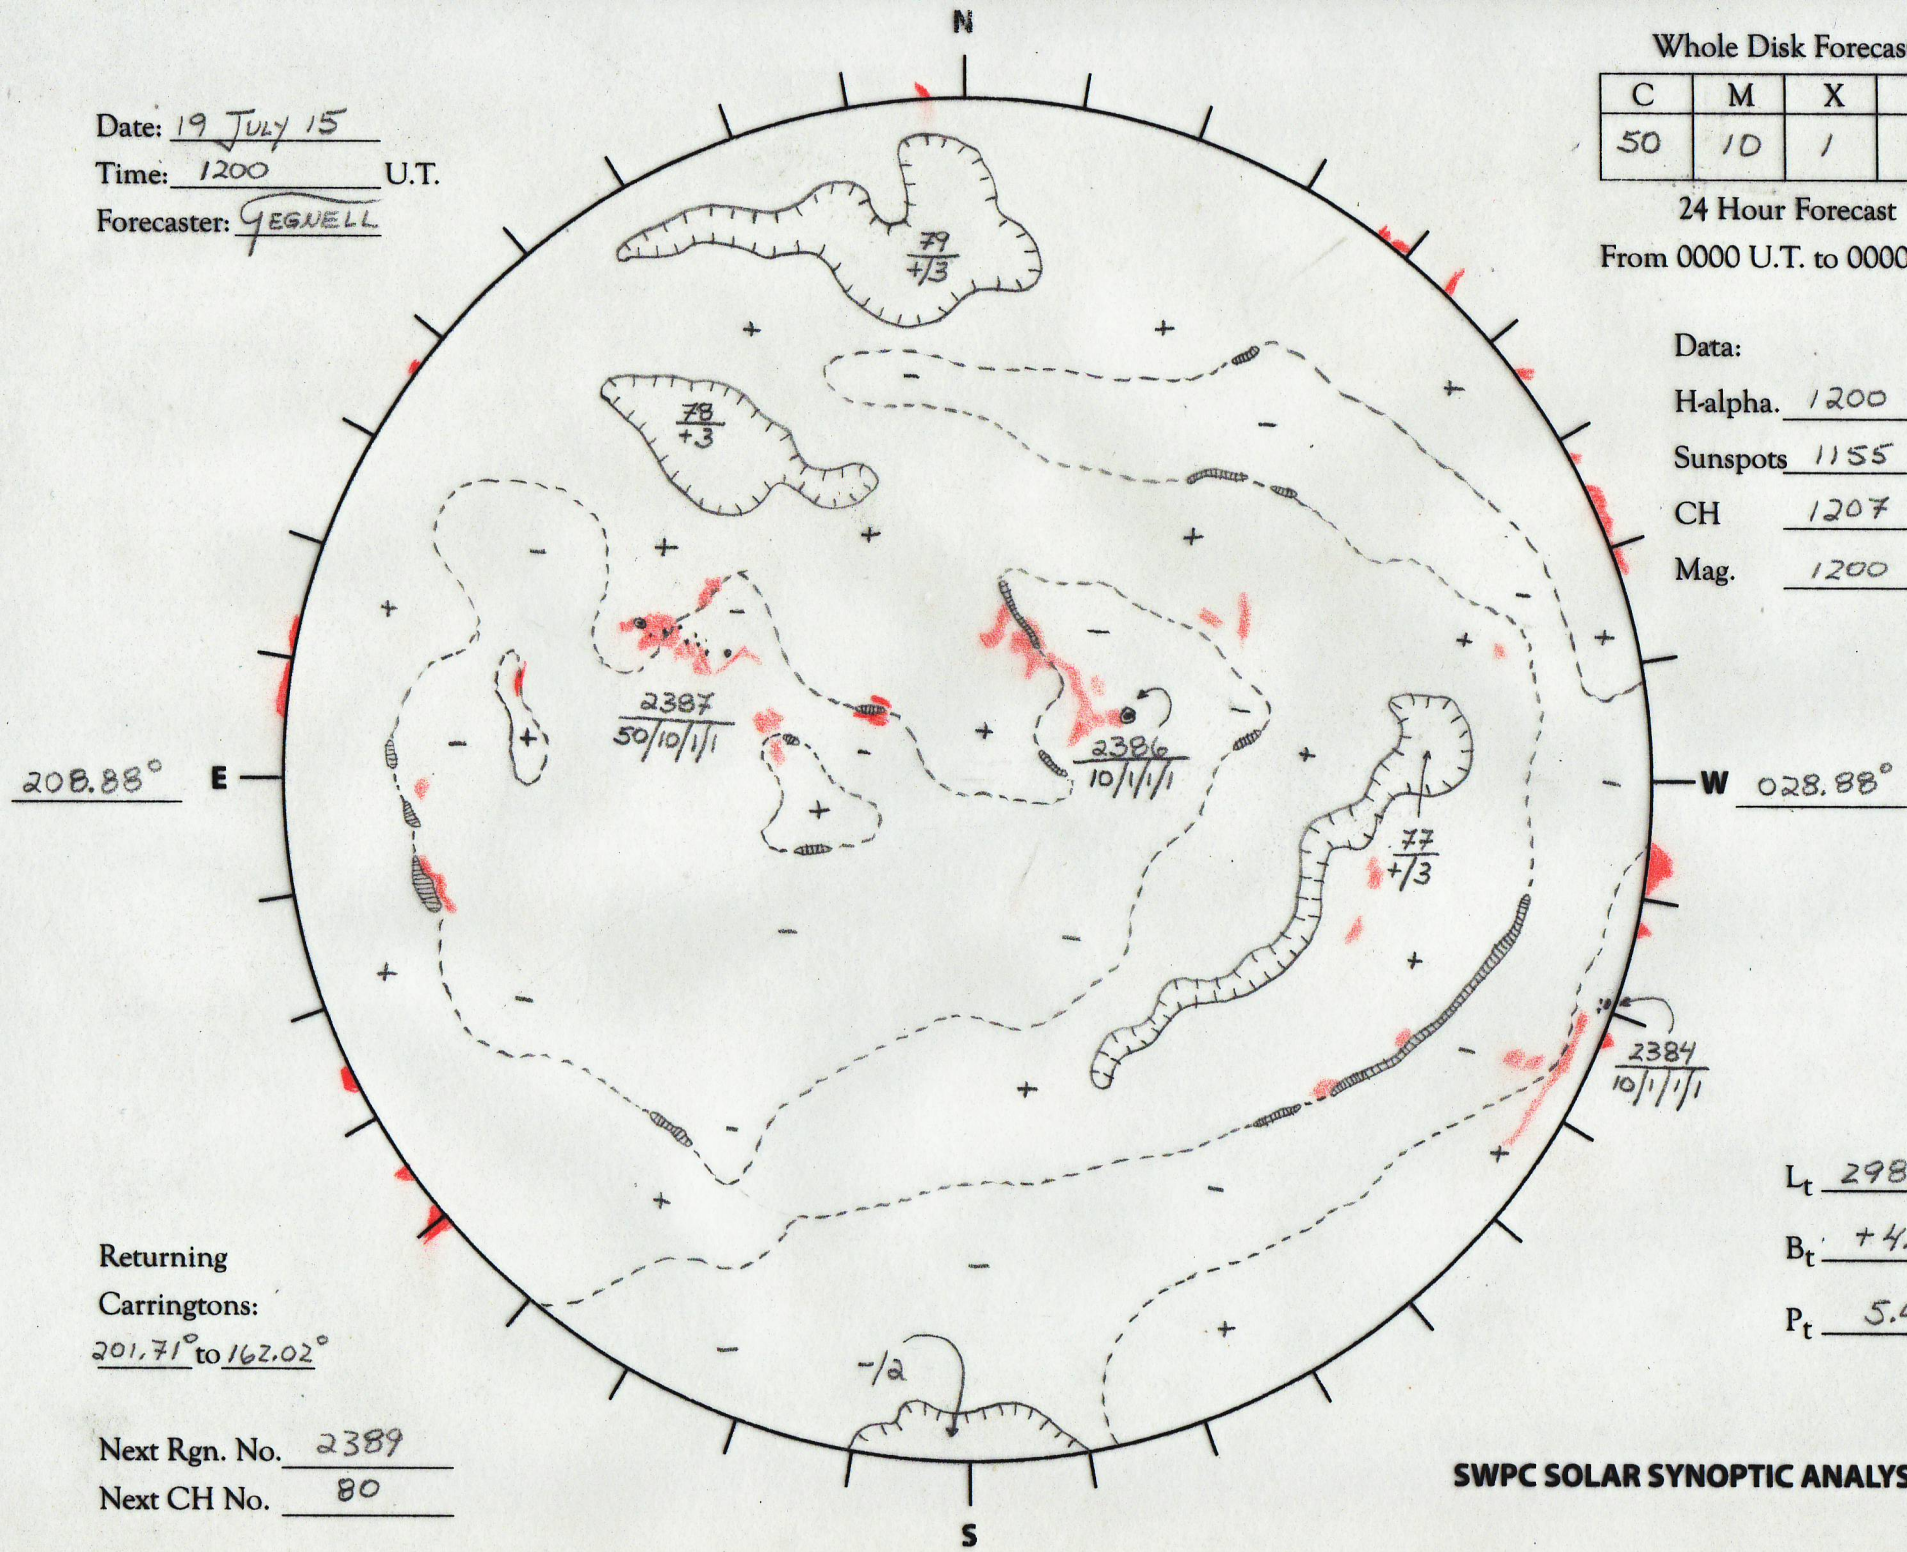

Date: 19 JULY 15
 Time: 1200 U.T.
 Forecaster: YEGUELL

Whole Disk Forecast

C	M	X	P
50	10	1	1

24 Hour Forecast
 From 0000 U.T. to 0000 U.T.

Data:
 H-alpha. 1200 U.T.
 Sunspots 1155 U.T.
 CH 1207 U.T.
 Mag. 1200 U.T.

L_t 298.88°
 B_t +4.70°
 P_t 5.42°