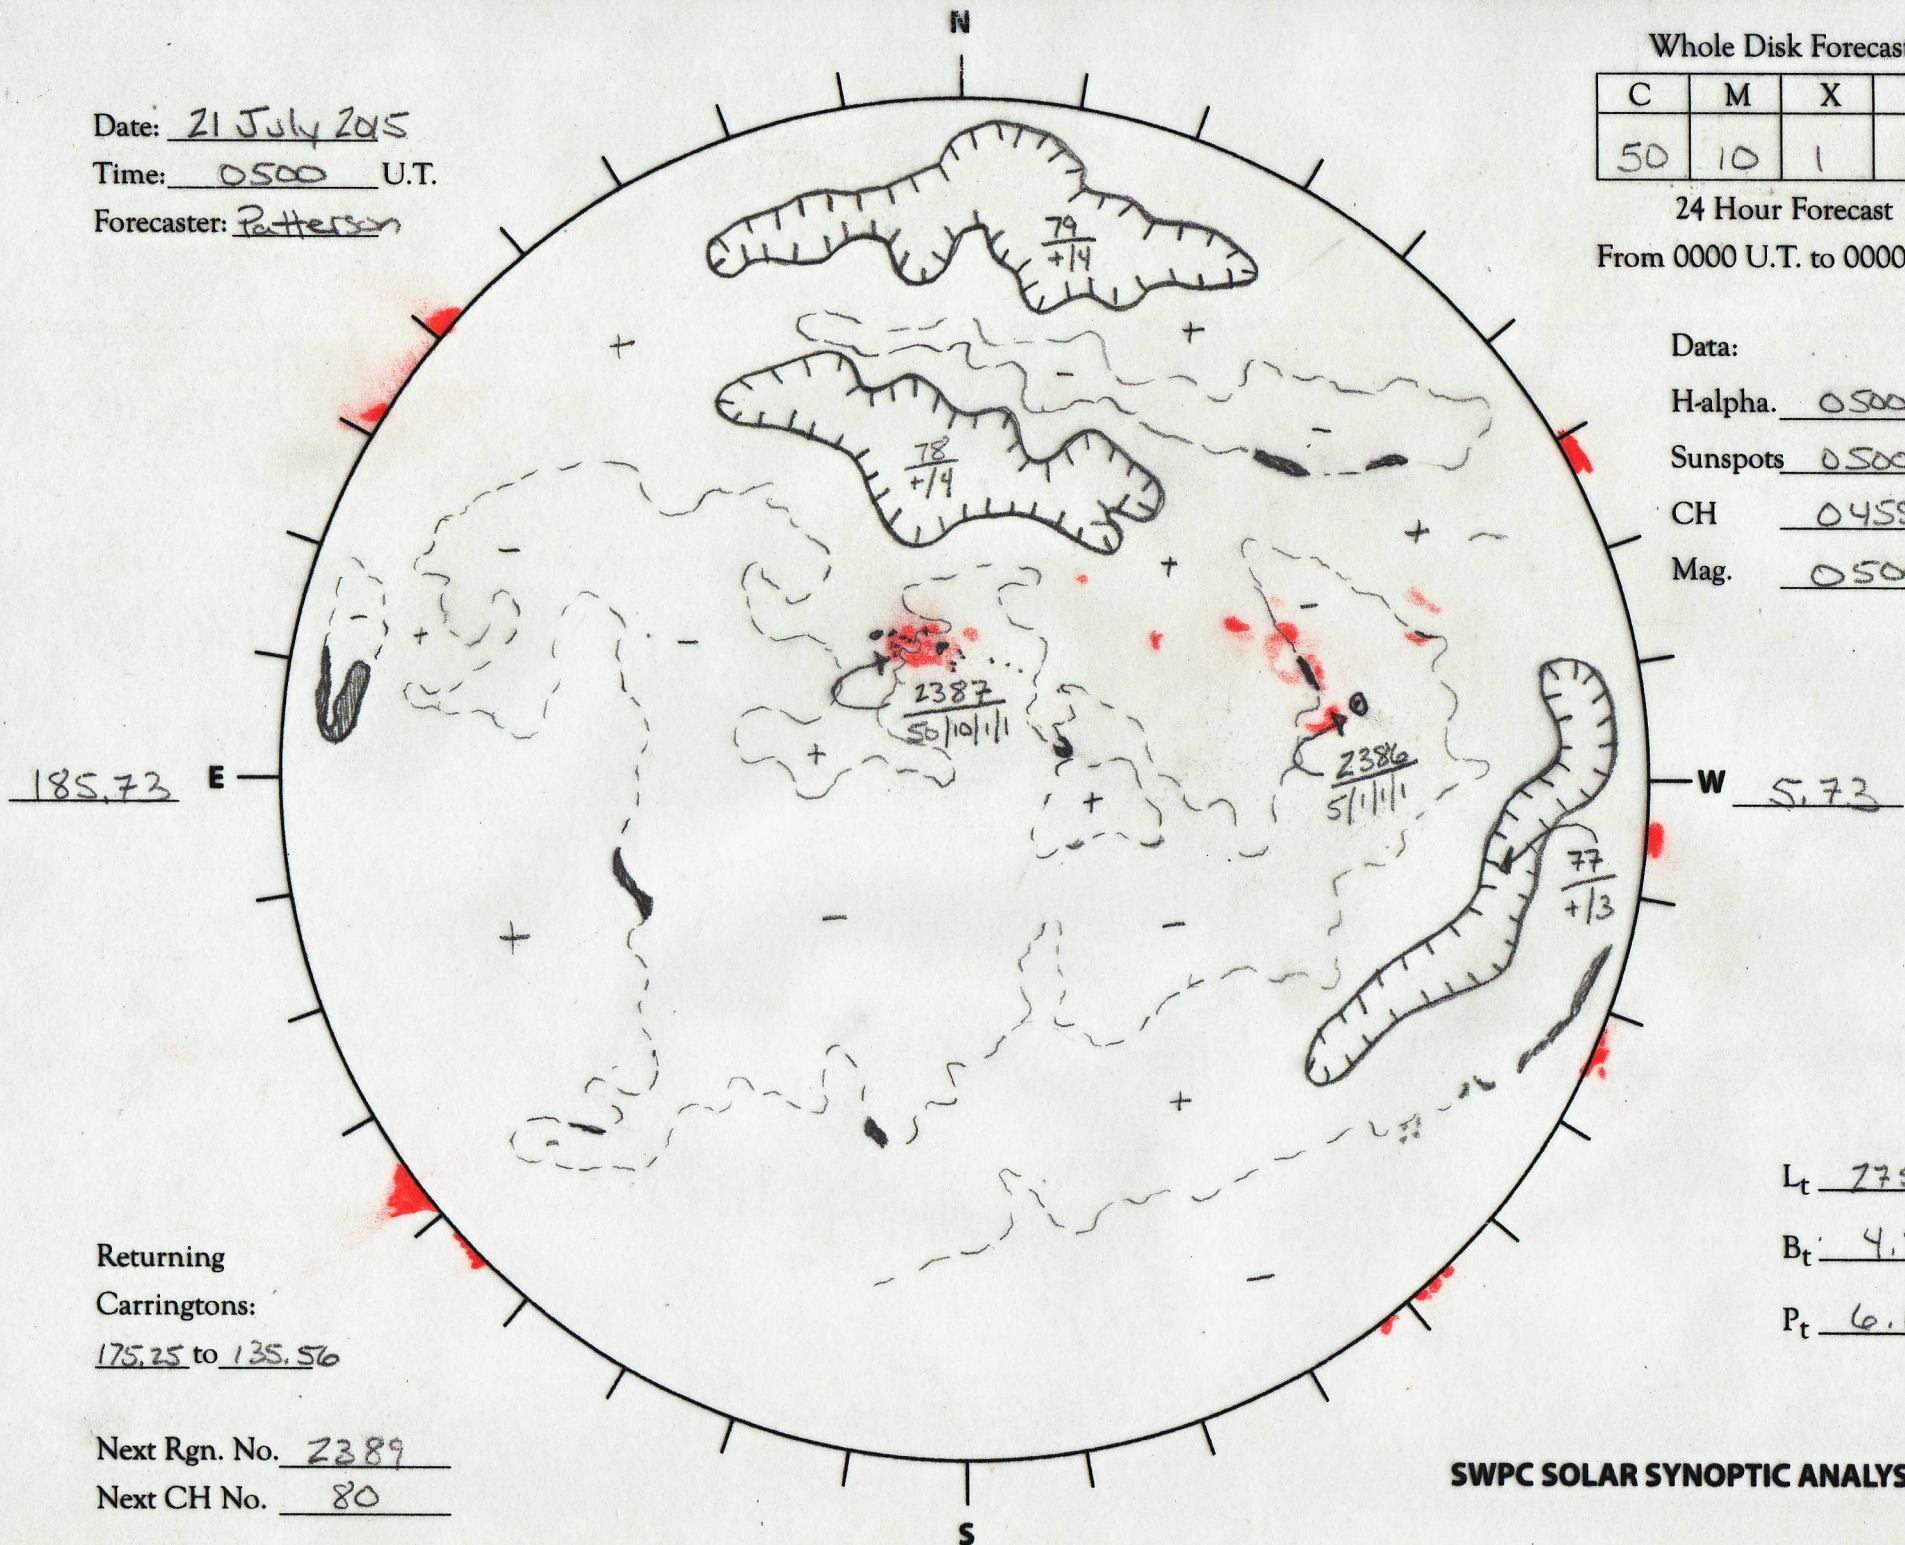

Date: 21 July 2015
 Time: 0500 U.T.
 Forecaster: Patterson

Whole Disk Forecast

C	M	X	P
50	10	1	1

24 Hour Forecast
 From 0000 U.T. to 0000 U.T.

Data:

H-alpha. 0500 U.T.

Sunspots 0500 U.T.

CH 0455 U.T.

Mag. 0500 U.T.

Returning
 Carringtons:
175.25 to 135.56

Next Rgn. No. 2389
 Next CH No. 80

L_t 775.73

B_t 4.86

P_t 6.17