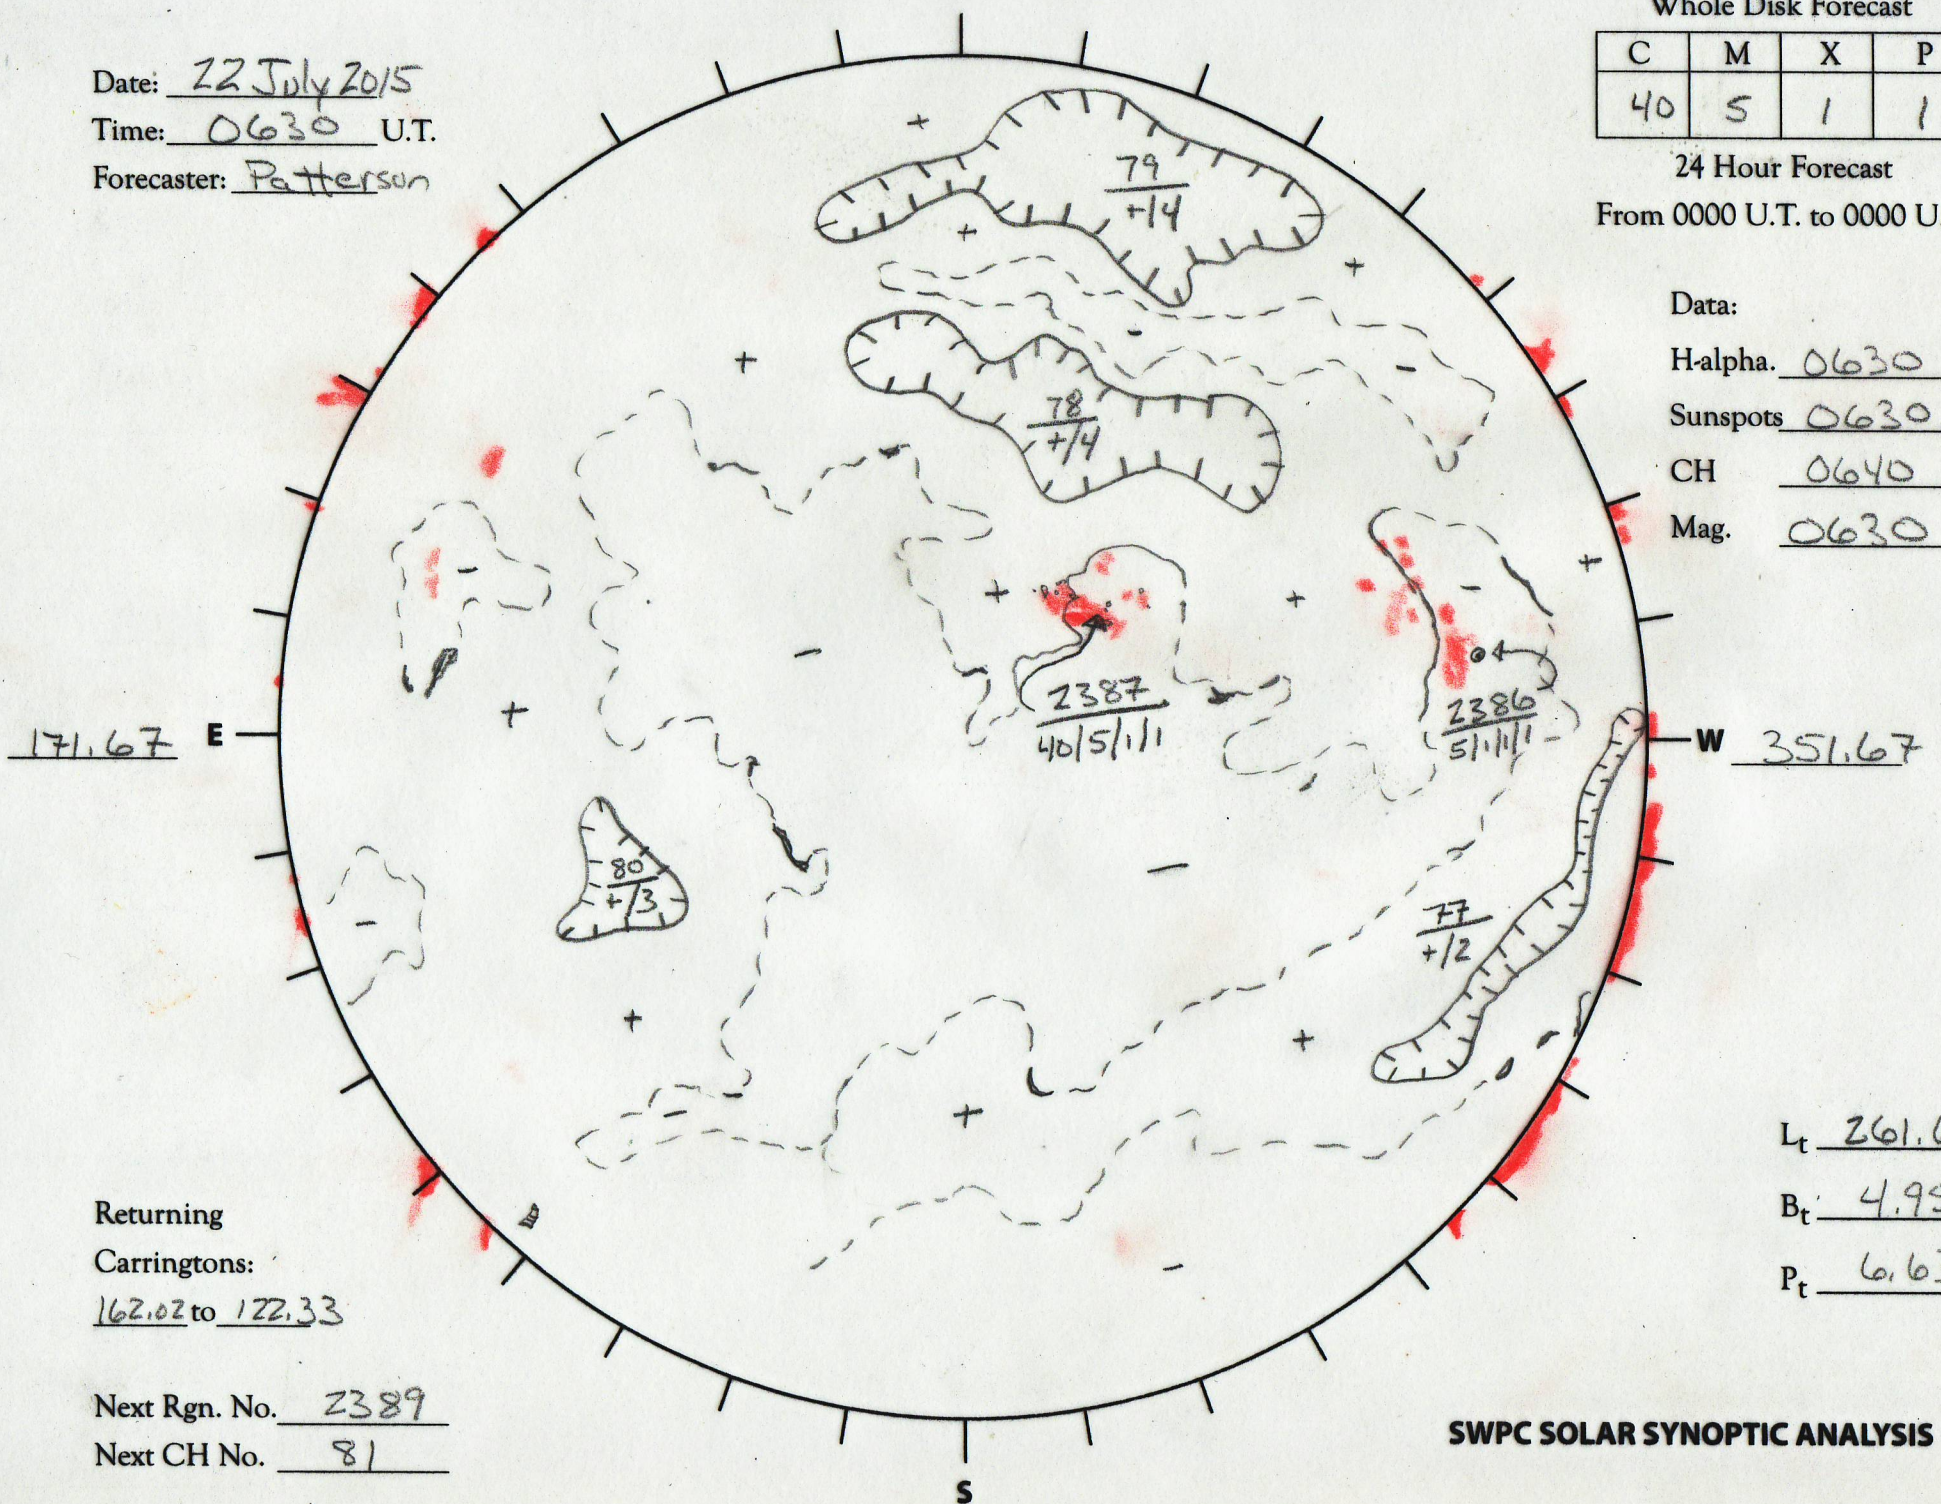

Date: 22 July 2015  
 Time: 0630 U.T.  
 Forecaster: Patterson

Whole Disk Forecast

C	M	X	P
40	5	1	1

24 Hour Forecast  
 From 0000 U.T. to 0000 U.T.

Data:

H-alpha. 0630 U.T.

Sunspots 0630 U.T.

CH 0640 U.T.

Mag. 0630 U.T.

171.67 E

W 351.67

Returning  
 Carringtons:  
162.02 to 122.33

Next Rgn. No. 2389  
 Next CH No. 81

$L_t$  261.67

$B_t$  4.95

$P_t$  6.63